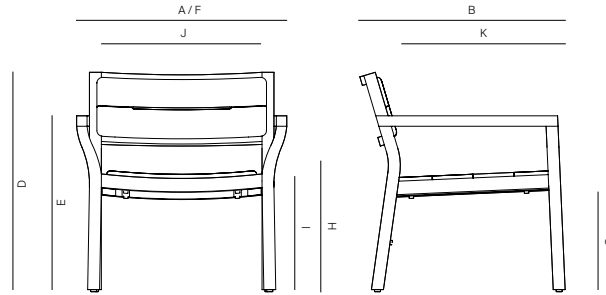

YUKI

by Arthur Gentil

LOUNGE CHAIR STACKABLE

069.2311

SPECIFICATIONS

Width:	27 ³ / ₄ "	71 cm
Depth:	27"	69 cm
Height:	29"	74 cm
Seat height:	16"	41 cm
Seat height *with optional cushion:	18"	45.7 cm
COM *for optional cushion:	3 yds	

Fabric options.

Furniture cover available

TRHOW PILLOWS SOLD SEPARATELY

DANA O

danaoliving.com

MEASURES INCH CM	OVERALL WIDTH	OVERALL DEPTH	OVERALL HEIGHT WITH CUSHIONS	OVERALL FRAME HEIGHT	ARM HEIGHT	ARM WIDTH	FOOT HEIGHT	SEAT HEIGHT WITH CUSHIONS	FRAME SEAT HEIGHT (FLOOR TO FRAME)	INSIDE SEAT WIDTH	INSIDE SEAT DEPTH
DESCRIPTION	A	B	C	D	E	F	G	H	I	J	K
LOUNGE CHAIR STACKABLE	27 3/4	27	-	29	23 1/4	27 3/4	12 3/4	18	16	21 1/4	21 1/4
SKU# 069.2311	71	69	-	74	59	71	32.3	45.7	41	53.9	53.9

MEASURES INCH CM	# OF BACK CUSHIONS	# OF SEAT CUSHIONS	COM YARDS METERS	DIAGONAL CLEARANCE	FURNITURE WEIGHT LBS KGS	NESTING	TOTAL PIECES IN A BOX	BOXED WEIGHT LBS KGS	CUBE
DESCRIPTION									
LOUNGE CHAIR STACKABLE	-	-	3	35 1/2	27	4	2	64	20.5
SKU# 069.2311	-	-		90	12	4	2	29	