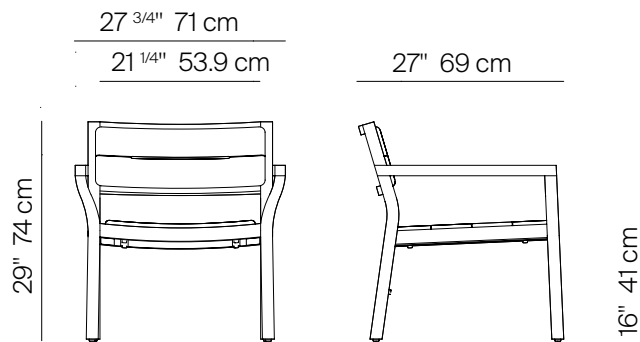

YUKI

by Arthur Gentil

LOUNGE CHAIR STACKABLE

069.2311

SPECIFICATIONS

Width:	27 ³ / ₄ "	71 cm
Depth:	27"	69 cm
Height:	29"	74 cm
Seat height:	16"	41 cm
Seat height *with optional cushion:	18"	45.7 cm
COM *for optional cushion:	3 yds	

Fabric options.

Furniture cover available

TRHOW PILLOWS SOLD SEPARATELY

DANA O

danaoliving.com

MEASURES INCH CM	OVERALL WIDTH	OVERALL DEPTH	OVERALL HEIGHT WITH CUSHIONS	OVERALL FRAME HEIGHT	ARM HEIGHT	ARM WIDTH	FOOT HEIGHT	SEAT HEIGHT WITH CUSHIONS	FRAME SEAT HEIGHT (FLOOR TO FRAME)	INSIDE SEAT WIDTH	INSIDE SEAT DEPTH
DESCRIPTION	A	B	C	D	E	F	G	H	I	J	K
LOUNGE CHAIR STACKABLE	27 3/4	27	-	29	23 1/4	27 3/4	12 3/4	18	16	21 1/4	21 1/4
SKU# 069.2311	71	69	-	74	59	71	32.3	45.7	41	53.9	53.9

MEASURES INCH CM	# OF BACK CUSHIONS	# OF SEAT CUSHIONS	COM YARDS METERS	DIAGONAL CLEARANCE	FURNITURE WEIGHT LBS KGS	NESTING	TOTAL PIECES IN A BOX	BOXED WEIGHT LBS KGS	CUBE
DESCRIPTION									
LOUNGE CHAIR STACKABLE	-	-	3	35 1/2	27	4	2	64	20.5
SKU# 069.2311	-	-		90	12	4	2	29	