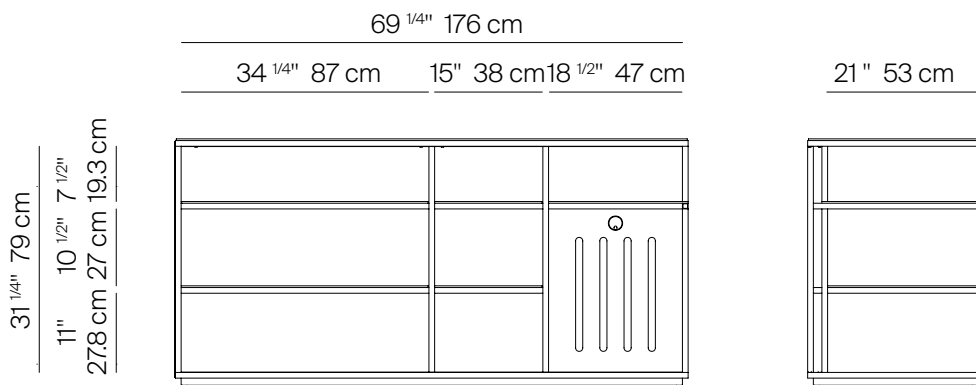

INTERIOR SHELF PLACEMENT

TRHOW PILLOWS SOLD SEPARATELY