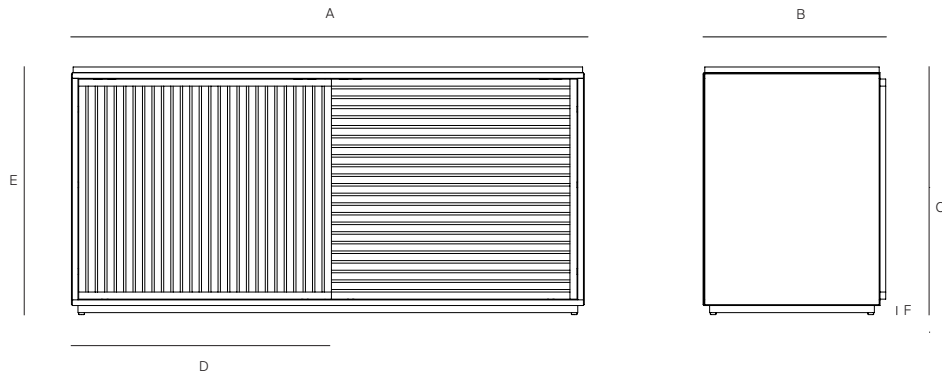

SAVOY

by Danao Studio

HIGH CREDENZA STONE TOP & ALUMINUM DOORS

098.9523

SPECIFICATIONS

Width:	71"	181 cm
Depth:	25 1/4"	64 cm
Height:	34 1/4"	87 cm

MATERIALS

Frame: Powder coated aluminum frame.

ALUMINUM

STONE

TRHOW PILLOWS SOLD SEPARATELY

DANAo

danaoliving.com

MEASURES INCH CM	OVERALL WIDTH	OVERALL DEPTH	OVERALL HEIGHT	DOOR WIDTH	DOOR HEIGHT	FOOT HEIGHT
DESCRIPTION	A	B	C	D	E	F
HIGH CREDENZA STONE TOP & ALUMINUM DOORS	71	25 1/4	34 1/4	35	30 1/2	1 1/4
SKU# 098.9523	181	64	87	89	77.5	3.2

MEASURES INCH CM	# OF BACK CUSHIONS	# OF SEAT CUSHIONS	COM YARDS METERS	DIAGONAL CLEARANCE	FURNITURE WEIGHT LBS KGS	TOTAL PIECES IN A BOX	BOXED WEIGHT LBS KGS	CUBE
DESCRIPTION								
HIGH CREDENZA STONE TOP & ALUMINUM DOORS	-	-	-	29 1/2	223	1	251	50
SKU# 098.9523	-	-	-	75	101	1	114	