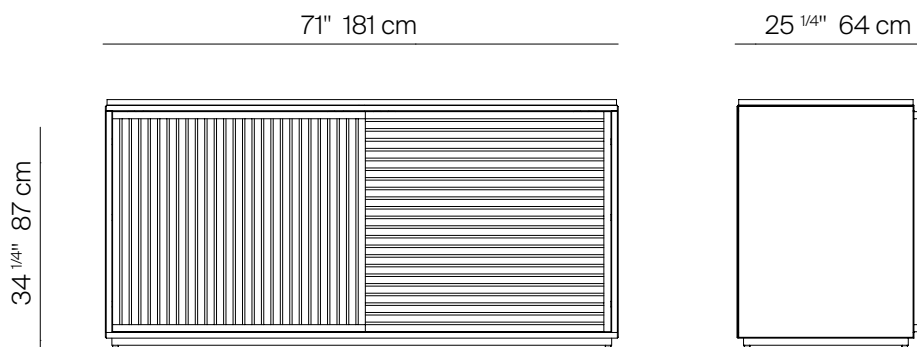

SAVOY

by Danao Studio

HIGH CREDENZA STONE TOP & ALUMINUM DOORS

098.9523

SPECIFICATIONS

Width:	71"	181 cm
Depth:	25 1/4"	64 cm
Height:	34 1/4"	87 cm

MATERIALS

Frame: Powder coated aluminum frame.

ALUMINUM

STONE

TRHOW PILLOWS SOLD SEPARATELY

DANAo

danaoliving.com

MEASURES INCH CM	OVERALL WIDTH	OVERALL DEPTH	OVERALL HEIGHT	DOOR WIDTH	DOOR HEIGHT	FOOT HEIGHT
DESCRIPTION	A	B	C	D	E	F
HIGH CREDENZA STONE TOP & ALUMINUM DOORS	71	25 1/4	34 1/4	35	30 1/2	1 1/4
SKU# 098.9523	181	64	87	89	77.5	3.2

MEASURES INCH CM	# OF BACK CUSHIONS	# OF SEAT CUSHIONS	COM YARDS METERS	DIAGONAL CLEARANCE	FURNITURE WEIGHT LBS KGS	TOTAL PIECES IN A BOX	BOXED WEIGHT LBS KGS	CUBE
DESCRIPTION								
HIGH CREDENZA STONE TOP & ALUMINUM DOORS	-	-	-	29 1/2	223	1	251	50
SKU# 098.9523	-	-	-	75	101	1	114	