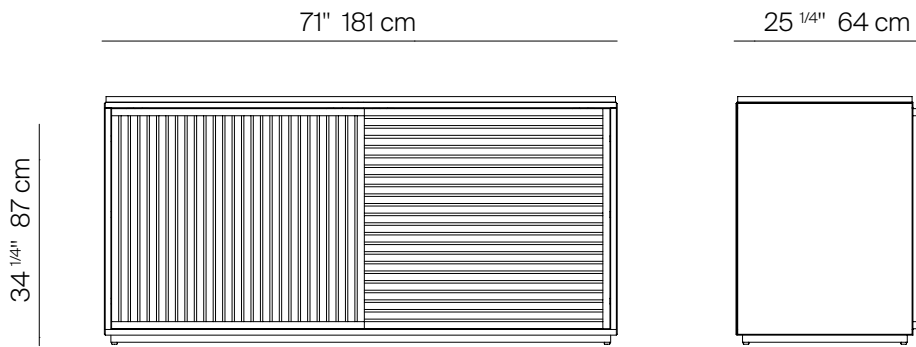

SAVOY

by Danao Studio

HIGH CREDENZA ALUMINUM TOP & TEAK DOORS

098.9506

SPECIFICATIONS

Width:	71"	181 cm
Depth:	25 1/4"	64 cm
Height:	34 1/4"	87 cm

MATERIALS

Frame: Powder coated aluminum frame.

NATURAL
-20

ALUMINUM

TEAK

TRHOW PILLOWS SOLD SEPARATELY

DANA O

danaoliving.com

MEASURES INCH CM	OVERALL WIDTH	OVERALL DEPTH	OVERALL HEIGHT	DOOR WIDTH	DOOR HEIGHT	FOOT HEIGHT
DESCRIPTION	A	B	C	D	E	F
HIGH CREDENZA ALUMINUM TOP & TEAK DOORS	71	25 1/4	34 1/4	35	30 1/2	1 1/4
SKU# 098.9506	181	64	87	89	77.5	3.2

MEASURES INCH CM	# OF BACK CUSHIONS	# OF SEAT CUSHIONS	COM YARDS METERS	DIAGONAL CLEARANCE	FURNITURE WEIGHT LBS KGS	TOTAL PIECES IN A BOX	BOXED WEIGHT LBS KGS	CUBE
DESCRIPTION								
HIGH CREDENZA ALUMINUM TOP & TEAK DOORS	-	-	-	29 1/2	189	1	218	50
SKU# 098.9506	-	-	-	75	86	1	99	