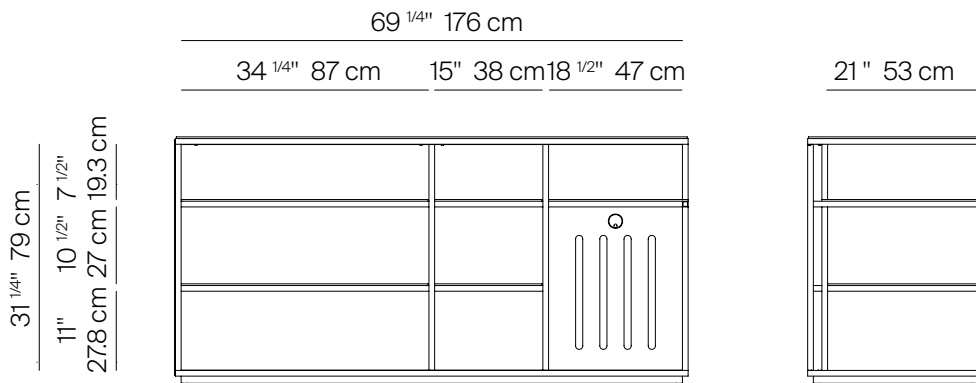

INTERIOR SHELF PLACEMENT

TRHOW PILLOWS SOLD SEPARATELY