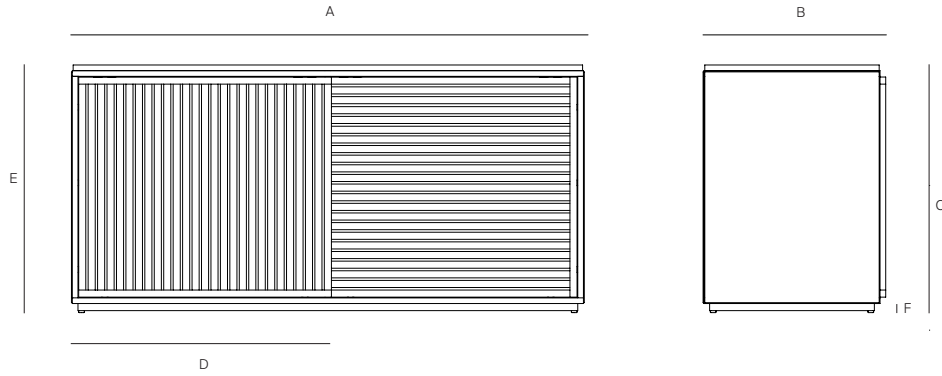

SAVOY

by Danao Studio

HIGH CREDENZA ALUMINUM TOP & TEAK DOORS

098.9506

SPECIFICATIONS

Width:	71"	181 cm
Depth:	25 1/4"	64 cm
Height:	34 1/4"	87 cm

MATERIALS

Frame: Powder coated aluminum frame.

NATURAL
-20

ALUMINUM

TEAK

TRHOW PILLOWS SOLD SEPARATELY

DANA O

danaoliving.com

MEASURES INCH CM	OVERALL WIDTH	OVERALL DEPTH	OVERALL HEIGHT	DOOR WIDTH	DOOR HEIGHT	FOOT HEIGHT
DESCRIPTION	A	B	C	D	E	F
HIGH CREDENZA ALUMINUM TOP & TEAK DOORS	71	25 1/4	34 1/4	35	30 1/2	1 1/4
SKU# 098.9506	181	64	87	89	77.5	3.2

MEASURES INCH CM	# OF BACK CUSHIONS	# OF SEAT CUSHIONS	COM YARDS METERS	DIAGONAL CLEARANCE	FURNITURE WEIGHT LBS KGS	TOTAL PIECES IN A BOX	BOXED WEIGHT LBS KGS	CUBE
DESCRIPTION								
HIGH CREDENZA ALUMINUM TOP & TEAK DOORS	-	-	-	29 1/2	189	1	218	50
SKU# 098.9506	-	-	-	75	86	1	99	