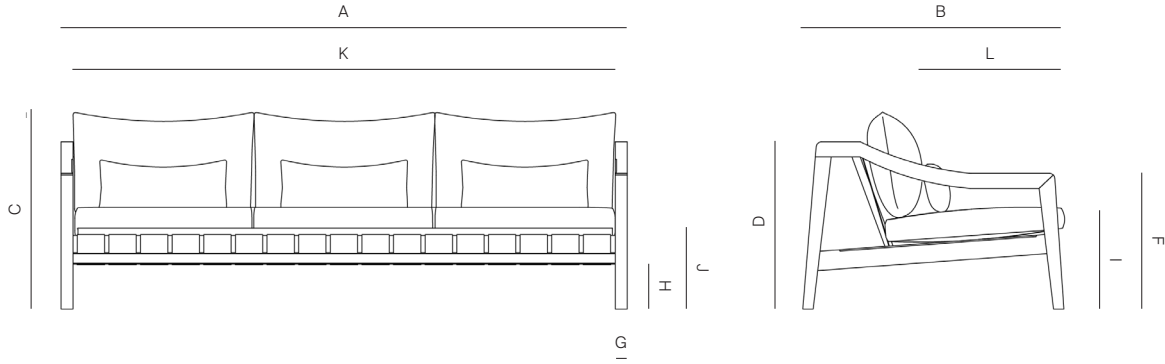

108" SOFA

342503

SPECIFICATIONS

Width:	81"	207 cm	COM: 15 yds
	53"	133 cm	COM: 10 yds
	108"	273 cm	COM: 20 yds
Depth:	37 1/2"	96 cm	
Height:	28"	71 cm	
Seat height:	17 1/2"	45 cm	

*COM based on 54" wide no repeat fabric.

Furniture Cover Available.

DANAO

danaoliving.com

81" SOFA

342503

MEASURES INCH CM	OVERALL WIDTH	OVERALL DEPTH	OVERALL HEIGHT WITH CUSHIONS	OVERALL FRAME HEIGHT	ARM HEIGHT	ARM WIDTH	FOOT HEIGHT	SEAT HEIGHT WITH CUSHIONS	FRAME SEAT HEIGHT (FLOOR TO FRAME)	INSIDE SEAT WIDTH	INSIDE SEAT DEPTH	# OF BACK CUSHIONS	COM BACK CUSHIONS YARDS METERS
DESCRIPTION	A	B	C	D	F	G	H	I	J	K	L		
LOUNGE CHAIR	27 1/2	37 1/2	28	24	19 1/2	13/4	8	16	10 3/4	24	21	1	2
SKU# 342301	70	95.6	71.12	61	49.5	4.4	20	40.64	27.6	61	53.34	1	1.5
53" SOFA	54 1/2	37 1/2	28	24	19 1/2	13/4	8	16	10 3/4	50 3/4	21	2	4
SKU# 342501	137.8	95.6	71.12	61	49.5	4.4	20	40.64	27.6	129	53.34	2	3
81" SOFA	81 1/2	37 1/2	28	24	19 1/2	13/4	8	16	10 3/4	78	21	3	6
SKU# 342503	207	95.6	71.12	61	49.5	4.4	20	40.64	27.6	198.12	53.34	3	4.5
108" SOFA	107 1/2	37 1/2	28	24	19 1/2	13/4	8	16	10 3/4	104 1/4	21	4	8
SKU# 342503	273.3	95.6	71.12	61	49.5	4.4	20	40.64	27.6	264.79	53.34	4	6
DINING CHAIR	22 3/4	24 3/4	-	24 3/4	21 3/4	11/2	12 3/4	18 1/2	15 1/4	19 3/4	15 1/2	1	1
SKU# 342201	57.7	63	-	62.8	55	3.8	32	47	38.7	50.16	39.37	1	1
CHAISE	30 1/4	80	35	13 1/2	13 1/2	13/4	7 1/2	13	10 1/2	27	50	1	3.5
SKU# 342901	76.8	203.5	88 8/9	34.2	34.2	4.4	19	33	26.5	68.58	127	1	3.5
DOUBLE CHAISE	57	80	35	13 1/2	13 1/2	13/4	7 1/2	13	10 1/2	53 1/2	50	2	7
SKU# 342902	114.7	203.5	88 8/9	34.2	34.2	4.4	9	33	26.5	135.89	127	2	7