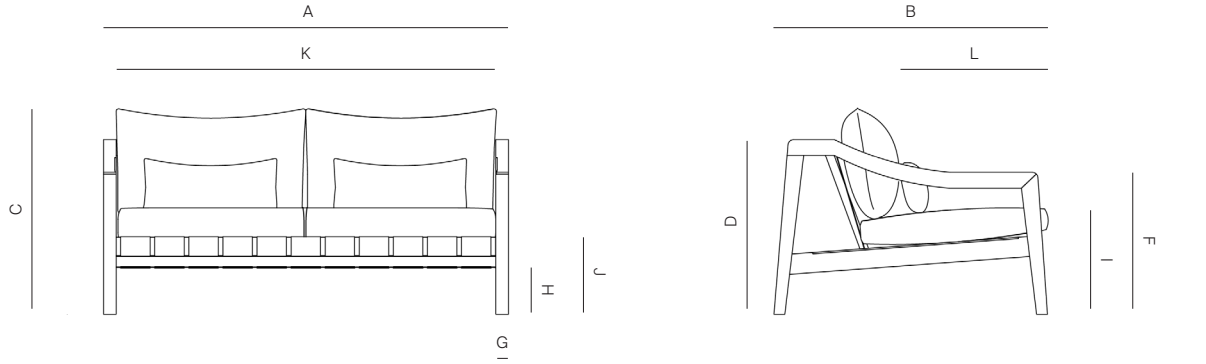

53" SOFA

342501

MEASURES INCH CM	OVERALL WIDTH	OVERALL DEPTH	OVERALL HEIGHT WITH CUSHIONS	OVERALL FRAME HEIGHT	ARM HEIGHT	ARM WIDTH	FOOT HEIGHT	SEAT HEIGHT WITH CUSHIONS	FRAME SEAT HEIGHT (FLOOR TO FRAME)	INSIDE SEAT WIDTH	INSIDE SEAT DEPTH	# OF BACK CUSHIONS	COM BACK CUSHIONS YARDS METERS
DESCRIPTION	A	B	C	D	F	G	H	I	J	K	L		
LOUNGE CHAIR	27 1/2	37 1/2	28	24	19 1/2	13/4	8	16	10 3/4	24	21	1	2
SKU# 342301	70	95.6	71.12	61	49.5	4.4	20	40.64	27.6	61	53.34	1	1.5
53" SOFA	54 1/2	37 1/2	28	24	19 1/2	13/4	8	16	10 3/4	50 3/4	21	2	4
SKU# 342501	137.8	95.6	71.12	61	49.5	4.4	20	40.64	27.6	129	53.34	2	3
81" SOFA	81 1/2	37 1/2	28	24	19 1/2	13/4	8	16	10 3/4	78	21	3	6
SKU# 342503	207	95.6	71.12	61	49.5	4.4	20	40.64	27.6	198.12	53.34	3	4.5
108" SOFA	107 1/2	37 1/2	28	24	19 1/2	13/4	8	16	10 3/4	104 1/4	21	4	8
SKU# 342503	273.3	95.6	71.12	61	49.5	4.4	20	40.64	27.6	264.79	53.34	4	6
DINING CHAIR	22 3/4	24 3/4	-	24 3/4	21 3/4	1 1/2	12 3/4	18 1/2	15 1/4	19 3/4	15 1/2	1	1
SKU# 342201	57.7	63	-	62.8	55	3.8	32	47	38.7	50.16	39.37	1	1
CHAISE	30 1/4	80	35	13 1/2	13 1/2	13/4	7 1/2	13	10 1/2	27	50	1	3.5
SKU# 342901	76.8	203.5	88 8/9	34.2	34.2	4.4	19	33	26.5	68.58	127	1	3.5
DOUBLE CHAISE	57	80	35	13 1/2	13 1/2	13/4	7 1/2	13	10 1/2	53 1/2	50	2	7
SKU# 342902	114.7	203.5	88 8/9	34.2	34.2	4.4	9	33	26.5	135.89	127	2	7

MEASURES INCH CM	# OF SEAT CUSHIONS	COM SEAT CUSHIONS YARDS METERS	# THROW PILLOWS	COM THROW PILLOWS YARDS METERS	DIAGONAL CLEARANCE	MINIMUM CLEARANCE NEEDED FOR DELIVERY	FURNITURE WEIGHT LBS KGS	TOTAL PIECES IN A BOX	BOXED WEIGHT LBS KGS	BOXED WIDTH	BOXED DEPTH	BOXED HEIGHT	CBM
DESCRIPTION					M								
LOUNGE CHAIR	1	2.5	1	1	41 1/2		35	1	41	30.75	40.75	27.25	0.56
SKU# 342301	1	2.5	1	1	105	135.8	16	1	18	78.11	103.51	69.22	0.56
53" SOFA	2	5	2	2	41 1/2		40	1	55	55.50	40.75	27.25	1.01
SKU# 342501	2	5	2	2	105	135.8	18	1	25	140.97	103.51	69.22	1.01
81" SOFA	3	7.5	3	3	41 1/2		60	1	83	86.50	40.75	27.25	1.57
SKU# 342503	3	7.5	3	3	105	135.8	27	1	37	219.71	103.51	69.22	1.57
108" SOFA	4	10	4	4	41 1/2		79	1	111	112.32	40.75	27.25	2.04
SKU# 342503	4	10	4	4	105	135.8	36	1	50	285.30	103.51	69.22	2.04
DINING CHAIR	1	1.5	-	-	31 1/2		24	1	32	25.75	28	28	0.33
SKU# 342201	1	1.5	-	-	80	121	11	1	14	65.41	71.12	71.12	0.33
CHAISE	1	3.5	1	1	32 3/4		56	1	94	33.50	83.25	16.50	0.75
SKU# 342901	1	3.5	1	1	83	99.6	25	1	42	85.09	211.46	41.91	0.75
DOUBLE CHAISE	2	7	2	2	58		131	1	138	60	83.25	16.50	1.35
SKU# 342902	2	7	2	2	147	157	59	1	62	152.40	211.46	41.91	1.35