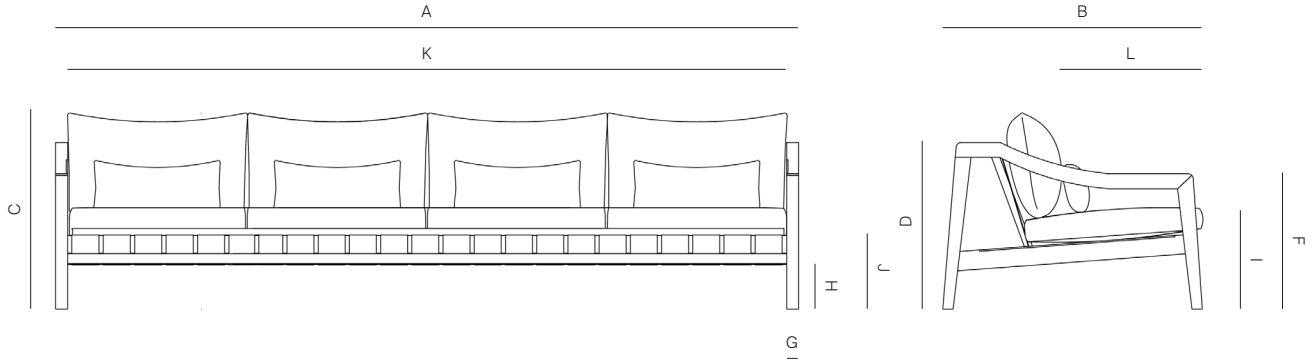

108" SOFA

342503

MEASURES INCH CM	OVERALL WIDTH	OVERALL DEPTH	OVERALL HEIGHT WITH CUSHIONS	OVERALL FRAME HEIGHT	ARM HEIGHT	ARM WIDTH	FOOT HEIGHT	SEAT HEIGHT WITH CUSHIONS	FRAME SEAT HEIGHT (FLOOR TO FRAME)	INSIDE SEAT WIDTH	INSIDE SEAT DEPTH	# OF BACK CUSHIONS	COM BACK CUSHIONS YARDS METERS
DESCRIPTION	A	B	C	D	F	G	H	I	J	K	L		
LOUNGE CHAIR	27 1/2	37 1/2	28	24	19 1/2	13/4	8	16	10 3/4	24	21	1	2
SKU# 342301	70	95.6	71.12	61	49.5	4.4	20	40.64	27.6	61	53.34	1	1.5
53" SOFA	54 1/2	37 1/2	28	24	19 1/2	13/4	8	16	10 3/4	50 3/4	21	2	4
SKU# 342501	137.8	95.6	71.12	61	49.5	4.4	20	40.64	27.6	129	53.34	2	3
81" SOFA	81 1/2	37 1/2	28	24	19 1/2	13/4	8	16	10 3/4	78	21	3	6
SKU# 342503	207	95.6	71.12	61	49.5	4.4	20	40.64	27.6	198.12	53.34	3	4.5
108" SOFA	107 1/2	37 1/2	28	24	19 1/2	13/4	8	16	10 3/4	104 1/4	21	4	8
SKU# 342503	273.3	95.6	71.12	61	49.5	4.4	20	40.64	27.6	264.79	53.34	4	6
DINING CHAIR	22 3/4	24 3/4	-	24 3/4	21 3/4	1 1/2	12 3/4	18 1/2	15 1/4	19 3/4	15 1/2	1	1
SKU# 342201	57.7	63	-	62.8	55	3.8	32	47	38.7	50.16	39.37	1	1
CHAISE	30 1/4	80	35	13 1/2	13 1/2	13/4	7 1/2	13	10 1/2	27	50	1	3.5
SKU# 342901	76.8	203.5	88 8/9	34.2	34.2	4.4	19	33	26.5	68.58	127	1	3.5
DOUBLE CHAISE	57	80	35	13 1/2	13 1/2	13/4	7 1/2	13	10 1/2	53 1/2	50	2	7
SKU# 342902	114.7	203.5	88 8/9	34.2	34.2	4.4	9	33	26.5	135.89	127	2	7

MEASURES INCH CM	# OF SEAT CUSHIONS	COM SEAT CUSHIONS YARDS METERS	# THROW PILLOWS	COM THROW PILLOWS YARDS METERS	DIAGONAL CLEARANCE	MINIMUM CLEARANCE NEEDED FOR DELIVERY	FURNITURE WEIGHT LBS KGS	TOTAL PIECES IN A BOX	BOXED WEIGHT LBS KGS	BOXED WIDTH	BOXED DEPTH	BOXED HEIGHT	CBM
DESCRIPTION					M								
LOUNGE CHAIR	1	2.5	1	1	41 1/2		35	1	41	30.75	40.75	27.25	0.56
SKU# 342301	1	2.5	1	1	105	135.8	16	1	18	78.11	103.51	69.22	0.56
53" SOFA	2	5	2	2	41 1/2		40	1	55	55.50	40.75	27.25	1.01
SKU# 342501	2	5	2	2	105	135.8	18	1	25	140.97	103.51	69.22	1.01
81" SOFA	3	7.5	3	3	41 1/2		60	1	83	86.50	40.75	27.25	1.57
SKU# 342503	3	7.5	3	3	105	135.8	27	1	37	219.71	103.51	69.22	1.57
108" SOFA	4	10	4	4	41 1/2		79	1	111	112.32	40.75	27.25	2.04
SKU# 342503	4	10	4	4	105	135.8	36	1	50	285.30	103.51	69.22	2.04
DINING CHAIR	1	1.5	-	-	31 1/2		24	1	32	25.75	28	28	0.33
SKU# 342201	1	1.5	-	-	80	121	11	1	14	65.41	71.12	71.12	0.33
CHAISE	1	3.5	1	1	32 3/4		56	1	94	33.50	83.25	16.50	0.75
SKU# 342901	1	3.5	1	1	83	99.6	25	1	42	85.09	211.46	41.91	0.75
DOUBLE CHAISE	2	7	2	2	58		131	1	138	60	83.25	16.50	1.35
SKU# 342902	2	7	2	2	147	157	59	1	62	152.40	211.46	41.91	1.35