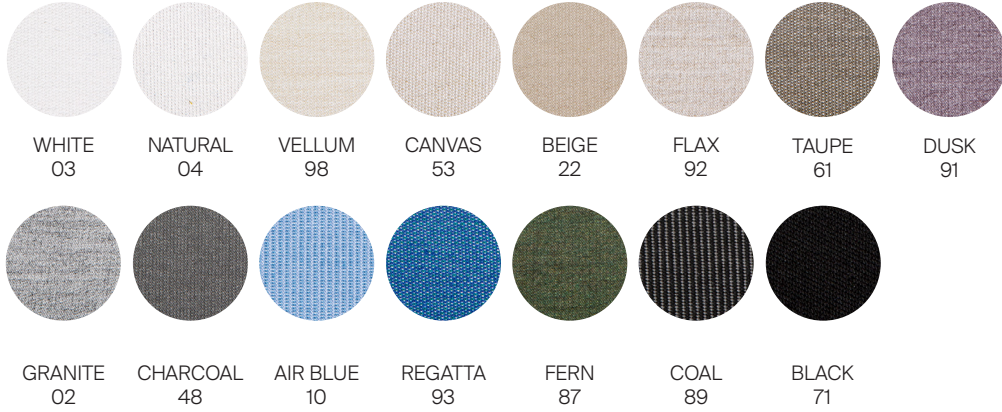

Dining table 84"

Dining table 96"

Dining table 108"

Coffee table large

Coffee table small

Side table

_Grade A Fabric:

_Grade B Fabric:

*** Quick ship fabrics