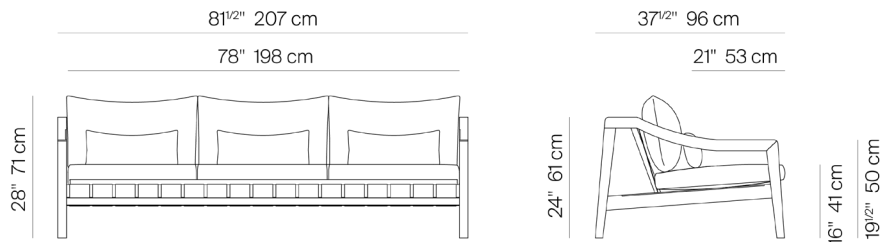

ALSO AVAILABLE IN:

342501

342503

SPECIFICATIONS

Width:	81"	207 cm	COM: 15 yds
	53"	133 cm	COM: 10 yds
	108"	273 cm	COM: 20 yds
Depth:	37 1/2"	96 cm	
Height:	28"	71 cm	
Seat height:	17 1/2"	45 cm	

*COM based on 54" wide no repeat fabric.

FINISHES

TEAK

STRAPS

MATERIALS

Frame: Premium grade Teak wood with Italian strapping.

Cushion Foam: Made of flow-through foam with Dacron wrap.

Cushion Fabric: COM/Outdoor Canvas Grade A / Luxury
Grade B Fabric options available.

(Reference Fabric Specification Sheet)

Throw Pillows Included: Outdoor Polyfill

Furniture Cover Available.

DANAO

danaoliving.com