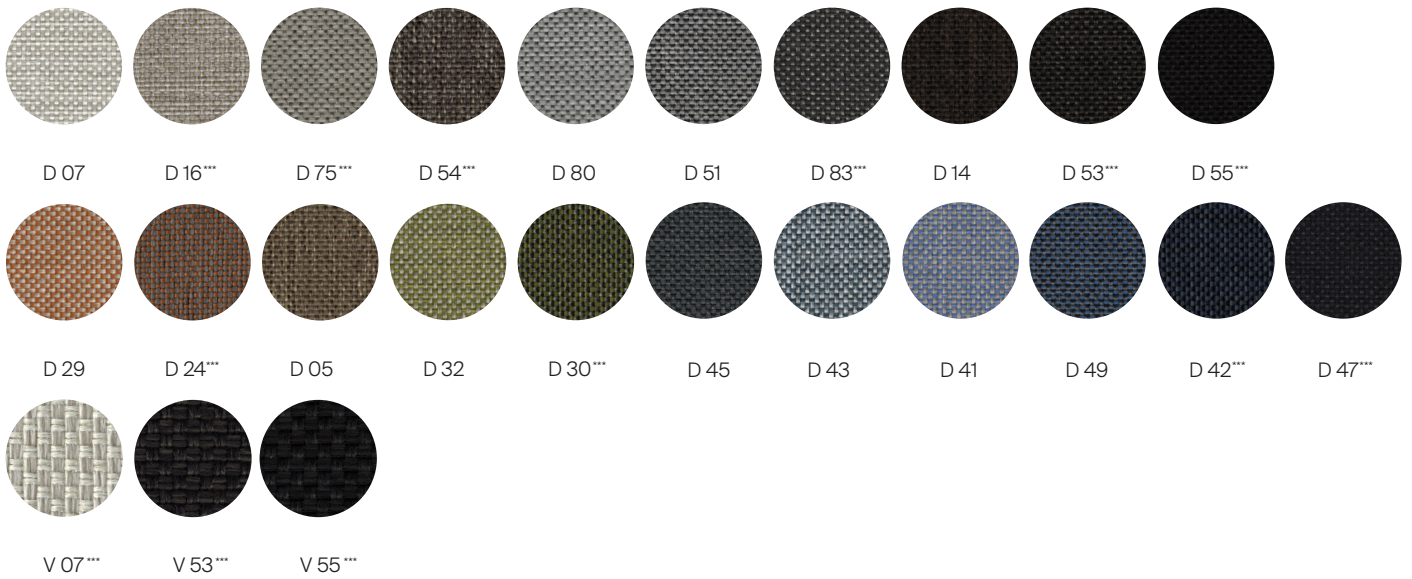

Dining table 84"

Dining table 96"

Dining table 108"

Coffee table large

Coffee table small

Side table

_Grade A Fabric:

_Grade B Fabric: