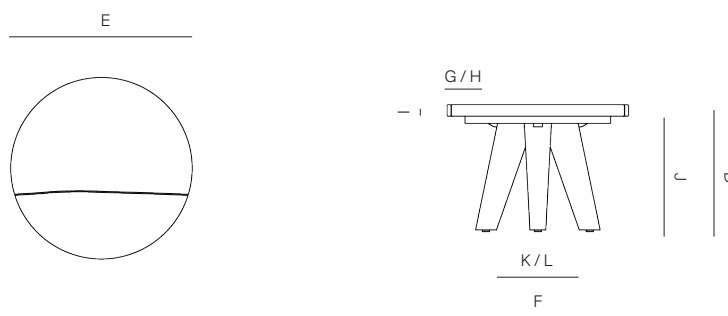

Diameter: 20" 51 cm
Height: 14" 35 cm

MATERIALS

Frame: Premium Grade Teak Wood.

Furniture cover available.

FINISHES

NATURAL
-20

GREY
-22

TEAK

SIDE TABLE

345101

MEASURES INCH CM	OVERALL LENGTH	OVERALL WIDTH	OVERALL HEIGHT	DIAMETER	SIZE OF BASE	OVERHANG AT ENDS	OVERHANG AT SIDES	TABLE TOP THICKNESS	APRON TO FLOOR CLEARANCE	SPACE BETWEEN LEGS AT HEAD	SPACE BETWEEN LEGS AT SIDE
DESCRIPTION	A	C	D	E	F	G	H	I	J	K	L
DINING TABLE 84 "	84	39	29 1/4	-	63 3/4	11 1/4	6 3/4	1 1/4	25 3/4	27 3/4	63 3/4
SKU# 346101	213.3	99	74.5	-	162	28.5	17	3.2	65	70	162
DINING TABLE 96 "	96	39	29 1/4	-	79	11 1/4	6 3/4	1 1/4	25 3/4	27 3/4	75 1/2
SKU # 346102	243.6	99	74.5	-	200	28.5	17	3.2	65	70	191.7
DINING TABLE 120 "	120	39	29 1/4	-	103 1/4	11 1/4	6 3/4	1 1/4	25 3/4	27 3/4	99 3/4
SKU# 346103	305	99	74.5	-	262	28.5	17	3.2	65	70	253
COFFEE TABLE LARGE	72	34	11	-	61 1/2	5 1/2	6 1/2	1 1/2	4 1/2	19	58
SKU# 345302	183	86.5	28	-	156	14	16.5	3.8	11	48	147
COFFEE TABLE SMALL	48	28	11	-	38 3/4	5 1/2	6 1/2	6 1/2	4 1/2	16	38
SKU# 345302	121.9	71.1	28	-	98.7	14	16.5	3.8	11	40.9	98.7
SIDE TABLE	-	-	14	20	13 3/4	2 1/2	2 1/2	1 1/4	12 1/2	12	12
SKU# 345101	-	-	35	50.8	35	6.3	6.3	3.2	31.7	30	30