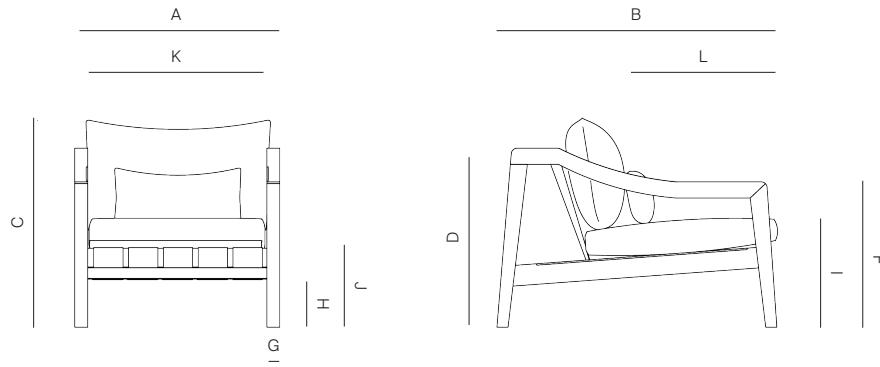

COM: 5.5 yds
COM based on 54" wide no repeat fabric.

MATERIALS

Frame: Premium grade Teak wood with Italian strapping.

Cushion Foam: Made of flow-through foam with Dacron wrap.

Cushion Fabric: COM/Outdoor Canvas Grade A / Luxury
Grade B Fabric options available.

STRAPS

DANAO

danaoliving.com

LOUNGE CHAIR

342301

MEASURES INCH CM	OVERALL WIDTH	OVERALL DEPTH	OVERALL HEIGHT WITH CUSHIONS	OVERALL FRAME HEIGHT	ARM HEIGHT	ARM WIDTH	FOOT HEIGHT	SEAT HEIGHT WITH CUSHIONS	FRAME SEAT HEIGHT (FLOOR TO FRAME)	INSIDE SEAT WIDTH	INSIDE SEAT DEPTH	# OF BACK CUSHIONS	COM BACK CUSHIONS YARDS METERS
DESCRIPTION	A	B	C	D	F	G	H	I	J	K	L		
LOUNGE CHAIR	27 1/2	37 1/2	28	24	19 1/2	13/4	8	16	10 3/4	24	21	1	2
SKU# 342301	70	95.6	71.12	61	49.5	4.4	20	40.64	27.6	61	53.34	1	1.5
53" SOFA	54 1/2	37 1/2	28	24	19 1/2	13/4	8	16	10 3/4	50 3/4	21	2	4
SKU# 342501	137.8	95.6	71.12	61	49.5	4.4	20	40.64	27.6	129	53.34	2	3
81" SOFA	81 1/2	37 1/2	28	24	19 1/2	13/4	8	16	10 3/4	78	21	3	6
SKU# 342503	207	95.6	71.12	61	49.5	4.4	20	40.64	27.6	198.12	53.34	3	4.5
108" SOFA	107 1/2	37 1/2	28	24	19 1/2	13/4	8	16	10 3/4	104 1/4	21	4	8
SKU# 342503	273.3	95.6	71.12	61	49.5	4.4	20	40.64	27.6	264.79	53.34	4	6
DINING CHAIR	22 3/4	24 3/4	-	24 3/4	21 3/4	1 1/2	12 3/4	18 1/2	15 1/4	19 3/4	15 1/2	1	1
SKU# 342201	57.7	63	-	62.8	55	3.8	32	47	38.7	50.16	39.37	1	1
CHAISE	30 1/4	80	35	13 1/2	13 1/2	13/4	7 1/2	13	10 1/2	27	50	1	3.5
SKU# 342901	76.8	203.5	88 8/9	34.2	34.2	4.4	19	33	26.5	68.58	127	1	3.5
DOUBLE CHAISE	57	80	35	13 1/2	13 1/2	13/4	7 1/2	13	10 1/2	53 1/2	50	2	7
SKU# 342902	114.7	203.5	88 8/9	34.2	34.2	4.4	9	33	26.5	135.89	127	2	7