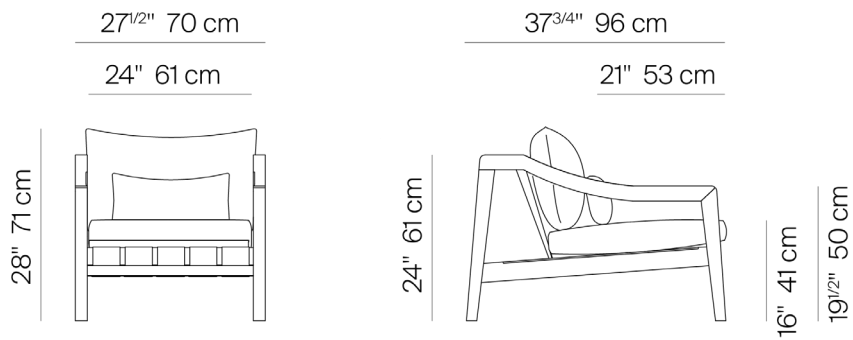

REDDINGTON

by Ann Vering

The Reddington collection is made of premium grade teak frame with italian strapping.

LOUNGE CHAIR

342301

SPECIFICATIONS

Width: 27 1/2" 70 cm
Depth: 37 3/4" 96 cm
Height: 28" 71 cm
Seat height: 16" 41 cm

COM: 5.5 yds
COM based on 54" wide no repeat fabric.

MATERIALS

Frame: Premium grade Teak wood with Italian strapping.

Cushion Foam: Made of flow-through foam with Dacron wrap.

Cushion Fabric: COM/Outdoor Canvas Grade A / Luxury
Grade B Fabric options available.

STRAPS

DANAO

danaoliving.com

LOUNGE CHAIR

342301

MEASURES INCH CM	OVERALL WIDTH	OVERALL DEPTH	OVERALL HEIGHT WITH CUSHIONS	OVERALL FRAME HEIGHT	ARM HEIGHT	ARM WIDTH	FOOT HEIGHT	SEAT HEIGHT WITH CUSHIONS	FRAME SEAT HEIGHT (FLOOR TO FRAME)	INSIDE SEAT WIDTH	INSIDE SEAT DEPTH	# OF BACK CUSHIONS	COM BACK CUSHIONS YARDS METERS
DESCRIPTION	A	B	C	D	F	G	H	I	J	K	L		
LOUNGE CHAIR	27 1/2	37 1/2	28	24	19 1/2	13/4	8	16	10 3/4	24	21	1	2
SKU# 342301	70	95.6	71.12	61	49.5	4.4	20	40.64	27.6	61	53.34	1	1.5
53" SOFA	54 1/2	37 1/2	28	24	19 1/2	13/4	8	16	10 3/4	50 3/4	21	2	4
SKU# 342501	137.8	95.6	71.12	61	49.5	4.4	20	40.64	27.6	129	53.34	2	3
81" SOFA	81 1/2	37 1/2	28	24	19 1/2	13/4	8	16	10 3/4	78	21	3	6
SKU# 342503	207	95.6	71.12	61	49.5	4.4	20	40.64	27.6	198.12	53.34	3	4.5
108" SOFA	107 1/2	37 1/2	28	24	19 1/2	13/4	8	16	10 3/4	104 1/4	21	4	8
SKU# 342503	273.3	95.6	71.12	61	49.5	4.4	20	40.64	27.6	264.79	53.34	4	6
DINING CHAIR	22 3/4	24 3/4	-	24 3/4	21 3/4	1 1/2	12 3/4	18 1/2	15 1/4	19 3/4	15 1/2	1	1
SKU# 342201	57.7	63	-	62.8	55	3.8	32	47	38.7	50.16	39.37	1	1
CHAISE	30 1/4	80	35	13 1/2	13 1/2	13/4	7 1/2	13	10 1/2	27	50	1	3.5
SKU# 342901	76.8	203.5	88 8/9	34.2	34.2	4.4	19	33	26.5	68.58	127	1	3.5
DOUBLE CHAISE	57	80	35	13 1/2	13 1/2	13/4	7 1/2	13	10 1/2	53 1/2	50	2	7
SKU# 342902	114.7	203.5	88 8/9	34.2	34.2	4.4	9	33	26.5	135.89	127	2	7