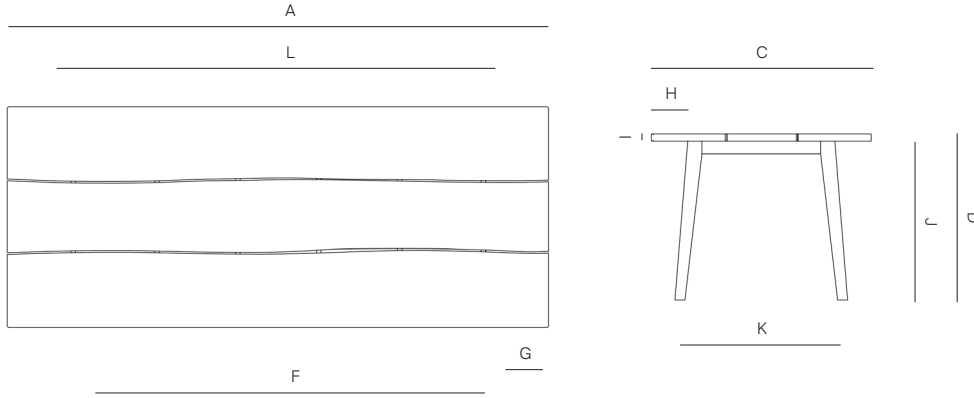

96" DINING TABLE

346102

MEASURES INCH CM	OVERALL LENGTH	OVERALL WIDTH	OVERALL HEIGHT	DIAMETER	SIZE OF BASE	OVERHANG AT ENDS	OVERHANG AT SIDES	TABLE TOP THICKNESS	APRON TO FLOOR CLEARANCE	SPACE BETWEEN LEGS AT HEAD	SPACE BETWEEN LEGS AT SIDE
DESCRIPTION	A	C	D	E	F	G	H	I	J	K	L
DINING TABLE 84 "	84	39	29 1/4	-	63 3/4	11 1/4	6 3/4	1 1/4	25 3/4	27 3/4	63 3/4
SKU# 346101	213.3	99	74.5	-	162	28.5	17	3.2	65	70	162
DINING TABLE 96 "	96	39	29 1/4	-	79	11 1/4	6 3/4	1 1/4	25 3/4	27 3/4	75 1/2
SKU # 346102	243.6	99	74.5	-	200	28.5	17	3.2	65	70	191.7
DINING TABLE 120 "	120	39	29 1/4	-	103 1/4	11 1/4	6 3/4	1 1/4	25 3/4	27 3/4	99 3/4
SKU# 346103	305	99	74.5	-	262	28.5	17	3.2	65	70	253
COFFEE TABLE LARGE	72	34	11	-	61 1/2	5 1/2	6 1/2	1 1/2	4 1/2	19	58
SKU# 345302	183	86.5	28	-	156	14	16.5	3.8	11	48	147
COFFEE TABLE SMALL	48	28	11	-	38 3/4	5 1/2	6 1/2	6 1/2	4 1/2	16	38
SKU# 345302	121.9	71.1	28	-	98.7	14	16.5	3.8	11	40.9	98.7
SIDE TABLE	-	-	14	20	13 3/4	2 1/2	2 1/2	1 1/4	12 1/2	12	12
SKU# 345101	-	-	35	50.8	35	6.3	6.3	3.2	31.7	30	30

MEASURES INCH CM	SEAT UP TO (APPROX. 20"W CHAIRS SPACED 2" APART)	DIAGONAL CLEARANCE	MINIMUM CLEARANCE NEEDED FOR DELIVERY	OVERALL FURNITURE WEIGHT INCH CM	TOTAL PIECES IN A BOX	BOXED WEIGHT INCH CM	BOXED WIDTH	BOXED DEPTH	BOXED HEIGHT	CBM
DESCRIPTION	M									
DINING TABLE 84 "	6 TO 8	45 1/2	44 1/4	124	1	174	87	42	32.50	1.95
SKU# 346101	6	115.5	112	56	1	79	220.98	106.68	82.55	1.95
DINING TABLE 96 "	8 TO 10	45 1/2	44 1/4	140	1	182	99	42	32.50	2.21
SKU # 346102	6	115.5	112	63	1	82	251.46	106.68	82.55	2.21
DINING TABLE 120 "	10 TO 12	45 1/2	44 1/4	158	1	205	123	42	32.25	2.73
SKU# 346103	9	115.5	112	71	1	93	312.42	106.68	81.92	2.73
COFFEE TABLE LARGE	-	29	39 1/2	68	1	75	75.25	37.25	14.25	0.65
SKU# 345302	-	73.6	100	30	1	33	191.14	94.62	36.20	0.65
COFFEE TABLE LARGE	-	25	34	58	1	62	51.25	31.25	14.25	0.37
SKU# 345303	-	63.5	86.4	26	1	28	130	79.40	36.20	0.37
SIDE TABLE	-	21 1/2	29 3/4	19	1	23	23.25	23.25	17	0.15
SKU# 345101	-	54.6	75.5	8	1	10	59.06	59.06	43.18	0.15