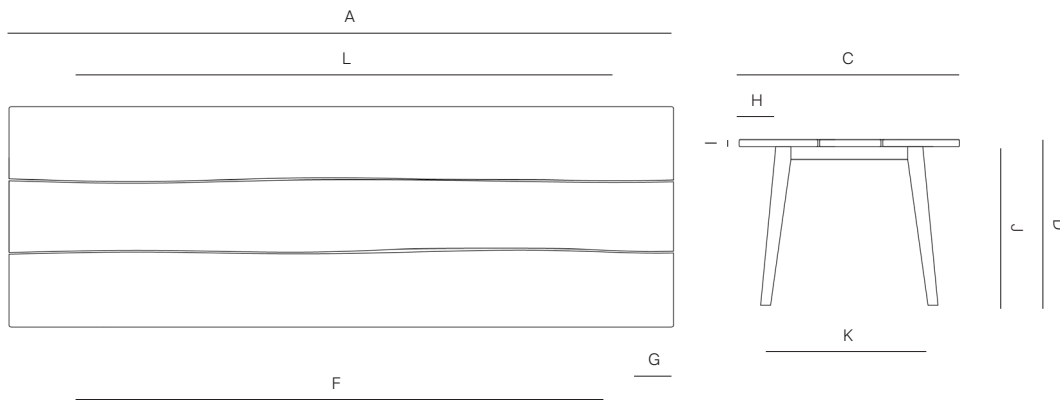

120" DINING TABLE

346103

MEASURES INCH CM	OVERALL LENGTH	OVERALL WIDTH	OVERALL HEIGHT	DIAMETER	SIZE OF BASE	OVERHANG AT ENDS	OVERHANG AT SIDES	TABLE TOP THICKNESS	APRON TO FLOOR CLEARANCE	SPACE BETWEEN LEGS AT HEAD	SPACE BETWEEN LEGS AT SIDE
DESCRIPTION	A	C	D	E	F	G	H	I	J	K	L
DINING TABLE 84 "	84	39	29 1/4	-	63 3/4	11 1/4	6 3/4	1 1/4	25 3/4	27 3/4	63 3/4
SKU# 346101	213.3	99	74.5	-	162	28.5	17	3.2	65	70	162
DINING TABLE 96 "	96	39	29 1/4	-	79	11 1/4	6 3/4	1 1/4	25 3/4	27 3/4	75 1/2
SKU # 346102	243.6	99	74.5	-	200	28.5	17	3.2	65	70	191.7
DINING TABLE 120 "	120	39	29 1/4	-	103 1/4	11 1/4	6 3/4	1 1/4	25 3/4	27 3/4	99 3/4
SKU# 346103	305	99	74.5	-	262	28.5	17	3.2	65	70	253
COFFEE TABLE LARGE	72	34	11	-	61 1/2	5 1/2	6 1/2	1 1/2	4 1/2	19	58
SKU# 345302	183	86.5	28	-	156	14	16.5	3.8	11	48	147
COFFEE TABLE SMALL	48	28	11	-	38 3/4	5 1/2	6 1/2	6 1/2	4 1/2	16	38
SKU# 345302	121.9	71.1	28	-	98.7	14	16.5	3.8	11	40.9	98.7
SIDE TABLE	-	-	14	20	13 3/4	2 1/2	2 1/2	1 1/4	12 1/2	12	12
SKU# 345101	-	-	35	50.8	35	6.3	6.3	3.2	31.7	30	30

MEASURES INCH CM	SEAT UP TO (APPROX. 20"W CHAIRS SPACED 2" APART)	DIAGONAL CLEARANCE	MINIMUM CLEARANCE NEEDED FOR DELIVERY	OVERALL FURNITURE WEIGHT INCH CM	TOTAL PIECES IN A BOX	BOXED WEIGHT INCH CM	BOXED WIDTH	BOXED DEPTH	BOXED HEIGHT	CBM
DESCRIPTION	M									
DINING TABLE 84 "	6 TO 8	45 1/2	44 1/4	124	1	174	87	42	32.50	1.95
SKU# 346101	6	115.5	112	56	1	79	220.98	106.68	82.55	1.95
DINING TABLE 96 "	8 TO 10	45 1/2	44 1/4	140	1	182	99	42	32.50	2.21
SKU # 346102	6	115.5	112	63	1	82	251.46	106.68	82.55	2.21
DINING TABLE 120 "	10 TO 12	45 1/2	44 1/4	158	1	205	123	42	32.25	2.73
SKU# 346103	9	115.5	112	71	1	93	312.42	106.68	81.92	2.73
COFFEE TABLE LARGE	-	29	39 1/2	68	1	75	75.25	37.25	14.25	0.65
SKU# 345302	-	73.6	100	30	1	33	191.14	94.62	36.20	0.65
COFFEE TABLE LARGE	-	25	34	58	1	62	51.25	31.25	14.25	0.37
SKU# 345303	-	63.5	86.4	26	1	28	130	79.40	36.20	0.37
SIDE TABLE	-	21 1/2	29 3/4	19	1	23	23.25	23.25	17	0.15
SKU# 345101	-	54.6	75.5	8	1	10	59.06	59.06	43.18	0.15