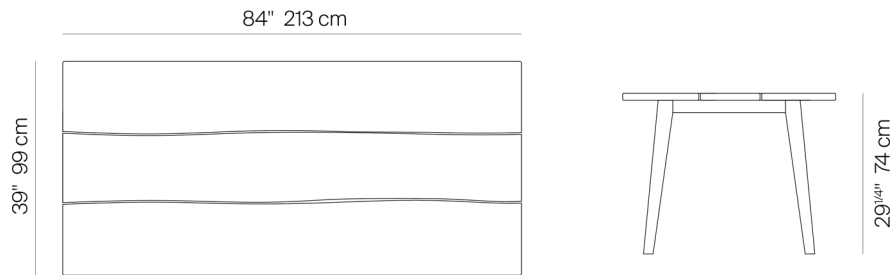

ALSO AVAILABLE IN:

96" DINING TABLE

346102

120" DINING TABLE

346103

FINISHES

Width:	84"	213 cm
	96"	241 cm
	120"	305 cm
Depth:	39"	99 cm
Height:	29 1/4"	74 cm

MATERIALS

Frame: Premium Grade Teak Wood.

Furniture cover available.

FINISHES

NATURAL
-20

GREY
-22

TEAK