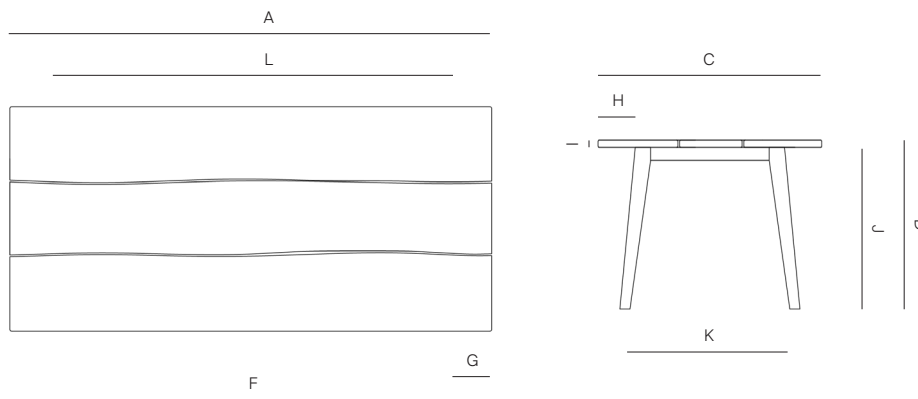

DINING TABLE 84"

346101

MEASURES INCH CM	OVERALL LENGTH	OVERALL WIDTH	OVERALL HEIGHT	DIAMETER	SIZE OF BASE	OVERHANG AT ENDS	OVERHANG AT SIDES	TABLE TOP THICKNESS	APRON TO FLOOR CLEARANCE	SPACE BETWEEN LEGS AT HEAD	SPACE BETWEEN LEGS AT SIDE
DESCRIPTION	A	C	D	E	F	G	H	I	J	K	L
DINING TABLE 84 "	84	39	29 1/4	-	63 3/4	11 1/4	6 3/4	1 1/4	25 3/4	27 3/4	63 3/4
SKU# 346101	213.3	99	74.5	-	162	28.5	17	3.2	65	70	162
DINING TABLE 96 "	96	39	29 1/4	-	79	11 1/4	6 3/4	1 1/4	25 3/4	27 3/4	75 1/2
SKU # 346102	243.6	99	74.5	-	200	28.5	17	3.2	65	70	191.7
DINING TABLE 120 "	120	39	29 1/4	-	103 1/4	11 1/4	6 3/4	1 1/4	25 3/4	27 3/4	99 3/4
SKU# 346103	305	99	74.5	-	262	28.5	17	3.2	65	70	253
COFFEE TABLE LARGE	72	34	11	-	61 1/2	5 1/2	6 1/2	1 1/2	4 1/2	19	58
SKU# 345302	183	86.5	28	-	156	14	16.5	3.8	11	48	147
COFFEE TABLE SMALL	48	28	11	-	38 3/4	5 1/2	6 1/2	6 1/2	4 1/2	16	38
SKU# 345302	121.9	71.1	28	-	98.7	14	16.5	3.8	11	40.9	98.7
SIDE TABLE	-	-	14	20	13 3/4	2 1/2	2 1/2	1 1/4	12 1/2	12	12
SKU# 345101	-	-	35	50.8	35	6.3	6.3	3.2	31.7	30	30

MEASURES INCH CM	SEAT UP TO (APPROX. 20"W CHAIRS SPACED 2" APART)	DIAGONAL CLEARANCE	MINIMUM CLEARANCE NEEDED FOR DELIVERY	OVERALL FURNITURE WEIGHT INCH CM	TOTAL PIECES IN A BOX	BOXED WEIGHT INCH CM	BOXED WIDTH	BOXED DEPTH	BOXED HEIGHT	CBM
DESCRIPTION	M									
DINING TABLE 84 "	6 TO 8	45 1/2	44 1/4	124	1	174	87	42	32.50	1.95
SKU# 346101	6	115.5	112	56	1	79	220.98	106.68	82.55	1.95
DINING TABLE 96 "	8 TO 10	45 1/2	44 1/4	140	1	182	99	42	32.50	2.21
SKU # 346102	6	115.5	112	63	1	82	251.46	106.68	82.55	2.21
DINING TABLE 120 "	10 TO 12	45 1/2	44 1/4	158	1	205	123	42	32.25	2.73
SKU# 346103	9	115.5	112	71	1	93	312.42	106.68	81.92	2.73
COFFEE TABLE LARGE	-	29	39 1/2	68	1	75	75.25	37.25	14.25	0.65
SKU# 345302	-	73.6	100	30	1	33	191.14	94.62	36.20	0.65
COFFEE TABLE LARGE	-	25	34	58	1	62	51.25	31.25	14.25	0.37
SKU# 345303	-	63.5	86.4	26	1	28	130	79.40	36.20	0.37
SIDE TABLE	-	21 1/2	29 3/4	19	1	23	23.25	23.25	17	0.15
SKU# 345101	-	54.6	75.5	8	1	10	59.06	59.06	43.18	0.15