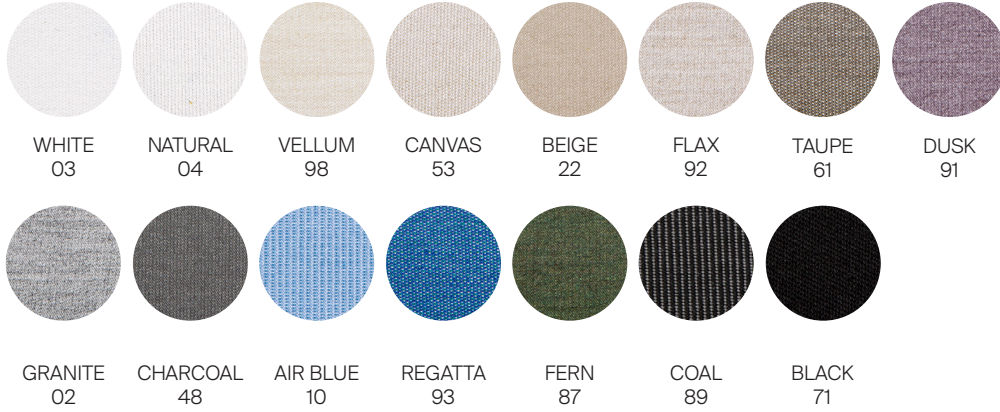

Dining table 84"

Dining table 96"

Dining table 108"

Coffee table large

Coffee table small

Side table

_Grade A Fabric:

_Grade B Fabric:

*** Quick ship fabrics