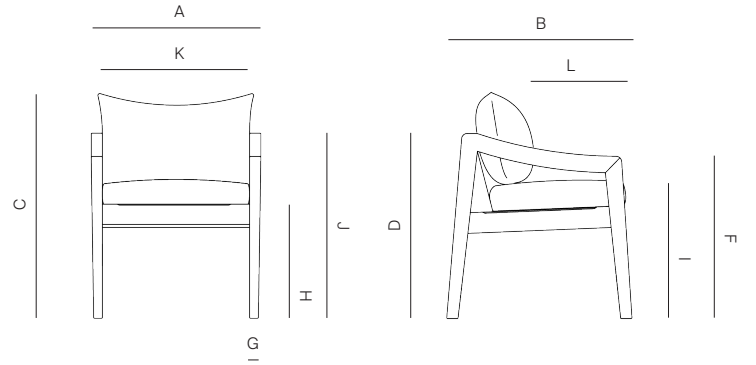

COM: 2.5 yds
COM based on 54" wide no repeat fabric.

MATERIALS

Frame: Premium grade Teak wood with Italian strapping.

Cushion Foam: Made of flow-through foam with Dacron wrap.

Cushion Fabric: COM/Outdoor Canvas Grade A / Luxury
Grade B Fabric options available.

STRAPS

DANAO

danaoliving.com

DINING CHAIR

342201

MEASURES INCH CM	OVERALL WIDTH	OVERALL DEPTH	OVERALL HEIGHT WITH CUSHIONS	OVERALL FRAME HEIGHT	ARM HEIGHT	ARM WIDTH	FOOT HEIGHT	SEAT HEIGHT WITH CUSHIONS	FRAME SEAT HEIGHT (FLOOR TO FRAME)	INSIDE SEAT WIDTH	INSIDE SEAT DEPTH	# OF BACK CUSHIONS	COM BACK CUSHIONS YARDS METERS
DESCRIPTION	A	B	C	D	F	G	H	I	J	K	L		
LOUNGE CHAIR	27 1/2	37 1/2	28	24	19 1/2	13/4	8	16	10 3/4	24	21	1	2
SKU# 342301	70	95.6	71.12	61	49.5	4.4	20	40.64	27.6	61	53.34	1	1.5
53" SOFA	54 1/2	37 1/2	28	24	19 1/2	13/4	8	16	10 3/4	50 3/4	21	2	4
SKU# 342501	137.8	95.6	71.12	61	49.5	4.4	20	40.64	27.6	129	53.34	2	3
81" SOFA	81 1/2	37 1/2	28	24	19 1/2	13/4	8	16	10 3/4	78	21	3	6
SKU# 342503	207	95.6	71.12	61	49.5	4.4	20	40.64	27.6	198.12	53.34	3	4.5
108" SOFA	107 1/2	37 1/2	28	24	19 1/2	13/4	8	16	10 3/4	104 1/4	21	4	8
SKU# 342503	273.3	95.6	71.12	61	49.5	4.4	20	40.64	27.6	264.79	53.34	4	6
DINING CHAIR	22 3/4	24 3/4	-	24 3/4	21 3/4	1 1/2	12 3/4	18 1/2	15 1/4	19 3/4	15 1/2	1	1
SKU# 342201	57.7	63	-	62.8	55	3.8	32	47	38.7	50.16	39.37	1	1
CHAISE	30 1/4	80	35	13 1/2	13 1/2	13/4	7 1/2	13	10 1/2	27	50	1	3.5
SKU# 342901	76.8	203.5	88 8/9	34.2	34.2	4.4	19	33	26.5	68.58	127	1	3.5
DOUBLE CHAISE	57	80	35	13 1/2	13 1/2	13/4	7 1/2	13	10 1/2	53 1/2	50	2	7
SKU# 342902	114.7	203.5	88 8/9	34.2	34.2	4.4	9	33	26.5	135.89	127	2	7