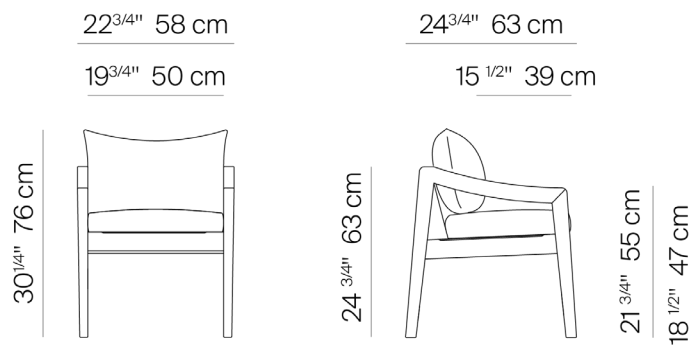

REDDINGTON

by Ann Vering

The Reddington collection is made of premium grade teak frame with italian strapping.

DINING CHAIR

342201

SPECIFICATIONS

Width: 22 3/4" 58 cm
Depth: 24 3/4" 63 cm
Height: 30 1/4" 76 cm
Seat height: 18 1/2" 47 cm

STRAPS

DANAO

danaoliving.com

DINING CHAIR

342201

MEASURES INCH CM	OVERALL WIDTH	OVERALL DEPTH	OVERALL HEIGHT WITH CUSHIONS	OVERALL FRAME HEIGHT	ARM HEIGHT	ARM WIDTH	FOOT HEIGHT	SEAT HEIGHT WITH CUSHIONS	FRAME SEAT HEIGHT (FLOOR TO FRAME)	INSIDE SEAT WIDTH	INSIDE SEAT DEPTH	# OF BACK CUSHIONS	COM BACK CUSHIONS YARDS METERS
DESCRIPTION	A	B	C	D	F	G	H	I	J	K	L		
LOUNGE CHAIR	27 1/2	37 1/2	28	24	19 1/2	13/4	8	16	10 3/4	24	21	1	2
SKU# 342301	70	95.6	71.12	61	49.5	4.4	20	40.64	27.6	61	53.34	1	1.5
53" SOFA	54 1/2	37 1/2	28	24	19 1/2	13/4	8	16	10 3/4	50 3/4	21	2	4
SKU# 342501	137.8	95.6	71.12	61	49.5	4.4	20	40.64	27.6	129	53.34	2	3
81" SOFA	81 1/2	37 1/2	28	24	19 1/2	13/4	8	16	10 3/4	78	21	3	6
SKU# 342503	207	95.6	71.12	61	49.5	4.4	20	40.64	27.6	198.12	53.34	3	4.5
108" SOFA	107 1/2	37 1/2	28	24	19 1/2	13/4	8	16	10 3/4	104 1/4	21	4	8
SKU# 342503	273.3	95.6	71.12	61	49.5	4.4	20	40.64	27.6	264.79	53.34	4	6
DINING CHAIR	22 3/4	24 3/4	-	24 3/4	21 3/4	1 1/2	12 3/4	18 1/2	15 1/4	19 3/4	15 1/2	1	1
SKU# 342201	57.7	63	-	62.8	55	3.8	32	47	38.7	50.16	39.37	1	1
CHAISE	30 1/4	80	35	13 1/2	13 1/2	13/4	7 1/2	13	10 1/2	27	50	1	3.5
SKU# 342901	76.8	203.5	88 8/9	34.2	34.2	4.4	19	33	26.5	68.58	127	1	3.5
DOUBLE CHAISE	57	80	35	13 1/2	13 1/2	13/4	7 1/2	13	10 1/2	53 1/2	50	2	7
SKU# 342902	114.7	203.5	88 8/9	34.2	34.2	4.4	9	33	26.5	135.89	127	2	7