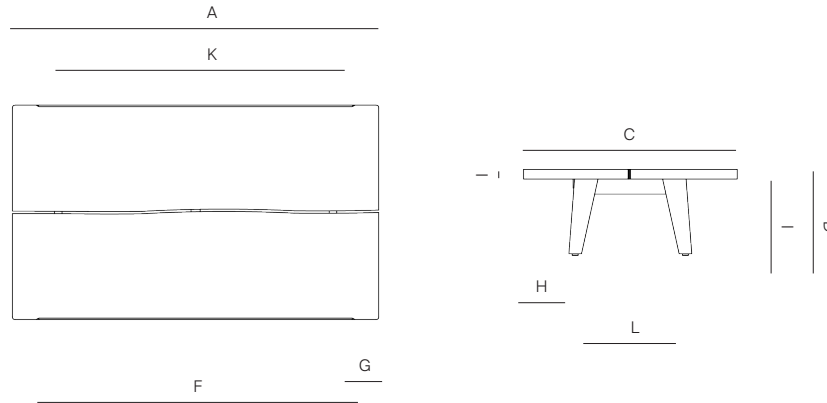

REDDINGTON

by Ann Vering

The Reddington Collection is made of premium grade teak frame.

COFFEE TABLE SMALL

345303

SPECIFICATIONS

| | | |
|---------|-----|--------|
| Width: | 48" | 122 cm |
| Depth: | 28" | 71 cm |
| Height: | 11" | 28 cm |

345303

| MEASURES INCH CM | OVERALL LENGTH | OVERALL WIDTH | OVERALL HEIGHT | DIAMETER | SIZE OF BASE | OVERHANG AT ENDS | OVERHANG AT SIDES | TABLE TOP THICKNESS | APRON TO FLOOR CLEARANCE | SPACE BETWEEN LEGS AT HEAD | SPACE BETWEEN LEGS AT SIDE |
|------------------------|-------------------|------------------|-------------------|----------|-----------------|---------------------|----------------------|------------------------|--------------------------------|-------------------------------------|-------------------------------------|
| DESCRIPTION | A | C | D | E | F | G | H | I | J | K | L |
| DINING TABLE 84 " | 84 | 39 | 29 1/4 | - | 63 3/4 | 11 1/4 | 6 3/4 | 1 1/4 | 25 3/4 | 27 3/4 | 63 3/4 |
| SKU# 346101 | 213.3 | 99 | 74.5 | - | 162 | 28.5 | 17 | 3.2 | 65 | 70 | 162 |
| DINING TABLE 96 " | 96 | 39 | 29 1/4 | - | 79 | 11 1/4 | 6 3/4 | 1 1/4 | 25 3/4 | 27 3/4 | 75 1/2 |
| SKU # 346102 | 243.6 | 99 | 74.5 | - | 200 | 28.5 | 17 | 3.2 | 65 | 70 | 191.7 |
| DINING TABLE 120 " | 120 | 39 | 29 1/4 | - | 103 1/4 | 11 1/4 | 6 3/4 | 1 1/4 | 25 3/4 | 27 3/4 | 99 3/4 |
| SKU# 346103 | 305 | 99 | 74.5 | - | 262 | 28.5 | 17 | 3.2 | 65 | 70 | 253 |
| COFFEE TABLE LARGE | 72 | 34 | 11 | - | 61 1/2 | 5 1/2 | 6 1/2 | 1 1/2 | 4 1/2 | 19 | 58 |
| SKU# 345302 | 183 | 86.5 | 28 | - | 156 | 14 | 16.5 | 3.8 | 11 | 48 | 147 |
| COFFEE TABLE SMALL | 48 | 28 | 11 | - | 38 3/4 | 5 1/2 | 6 1/2 | 6 1/2 | 4 1/2 | 16 | 38 |
| SKU# 345302 | 121.9 | 71.1 | 28 | - | 98.7 | 14 | 16.5 | 3.8 | 11 | 40.9 | 98.7 |
| SIDE TABLE | - | - | 14 | 20 | 13 3/4 | 2 1/2 | 2 1/2 | 1 1/4 | 12 1/2 | 12 | 12 |
| SKU# 345101 | - | - | 35 | 50.8 | 35 | 6.3 | 6.3 | 3.2 | 31.7 | 30 | 30 |