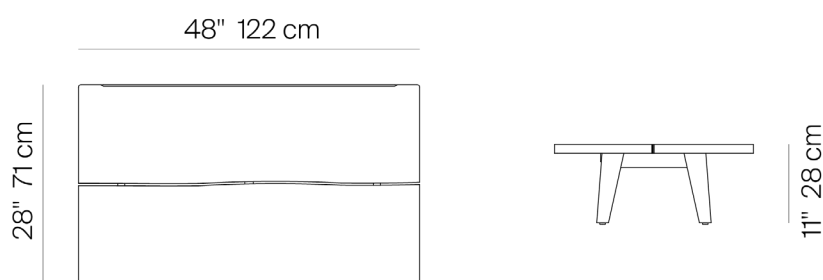

REDDINGTON

by Ann Vering

The Reddington Collection is made of premium grade teak frame.

COFFEE TABLE SMALL

345303

SPECIFICATIONS

| | | |
|---------|-----|--------|
| Width: | 48" | 122 cm |
| Depth: | 28" | 71 cm |
| Height: | 11" | 28 cm |

345303

| MEASURES INCH CM | OVERALL LENGTH | OVERALL WIDTH | OVERALL HEIGHT | DIAMETER | SIZE OF BASE | OVERHANG AT ENDS | OVERHANG AT SIDES | TABLE TOP THICKNESS | APRON TO FLOOR CLEARANCE | SPACE BETWEEN LEGS AT HEAD | SPACE BETWEEN LEGS AT SIDE |
|------------------------|-------------------|------------------|-------------------|----------|-----------------|---------------------|----------------------|------------------------|--------------------------------|-------------------------------------|-------------------------------------|
| DESCRIPTION | A | C | D | E | F | G | H | I | J | K | L |
| DINING TABLE 84 " | 84 | 39 | 29 1/4 | - | 63 3/4 | 11 1/4 | 6 3/4 | 1 1/4 | 25 3/4 | 27 3/4 | 63 3/4 |
| SKU# 346101 | 213.3 | 99 | 74.5 | - | 162 | 28.5 | 17 | 3.2 | 65 | 70 | 162 |
| DINING TABLE 96 " | 96 | 39 | 29 1/4 | - | 79 | 11 1/4 | 6 3/4 | 1 1/4 | 25 3/4 | 27 3/4 | 75 1/2 |
| SKU # 346102 | 243.6 | 99 | 74.5 | - | 200 | 28.5 | 17 | 3.2 | 65 | 70 | 191.7 |
| DINING TABLE 120 " | 120 | 39 | 29 1/4 | - | 103 1/4 | 11 1/4 | 6 3/4 | 1 1/4 | 25 3/4 | 27 3/4 | 99 3/4 |
| SKU# 346103 | 305 | 99 | 74.5 | - | 262 | 28.5 | 17 | 3.2 | 65 | 70 | 253 |
| COFFEE TABLE LARGE | 72 | 34 | 11 | - | 61 1/2 | 5 1/2 | 6 1/2 | 1 1/2 | 4 1/2 | 19 | 58 |
| SKU# 345302 | 183 | 86.5 | 28 | - | 156 | 14 | 16.5 | 3.8 | 11 | 48 | 147 |
| COFFEE TABLE SMALL | 48 | 28 | 11 | - | 38 3/4 | 5 1/2 | 6 1/2 | 6 1/2 | 4 1/2 | 16 | 38 |
| SKU# 345302 | 121.9 | 71.1 | 28 | - | 98.7 | 14 | 16.5 | 3.8 | 11 | 40.9 | 98.7 |
| SIDE TABLE | - | - | 14 | 20 | 13 3/4 | 2 1/2 | 2 1/2 | 1 1/4 | 12 1/2 | 12 | 12 |
| SKU# 345101 | - | - | 35 | 50.8 | 35 | 6.3 | 6.3 | 3.2 | 31.7 | 30 | 30 |