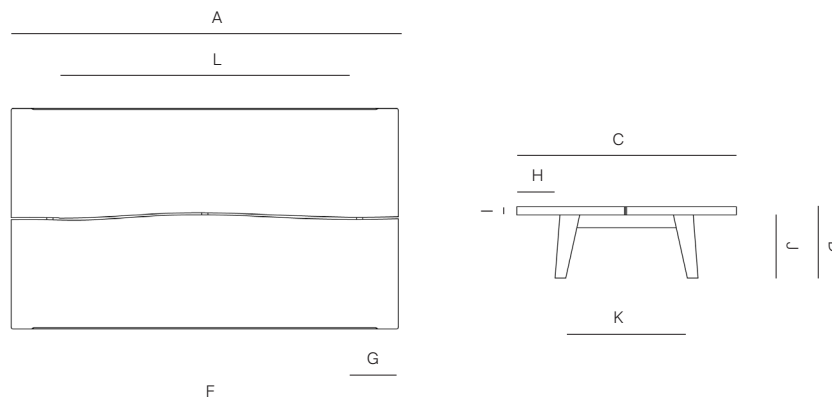

MEASURES INCH CM	OVERALL LENGTH	OVERALL WIDTH	OVERALL HEIGHT	DIAMETER	SIZE OF BASE	OVERHANG AT ENDS	OVERHANG AT SIDES	TABLE TOP THICKNESS	APRON TO FLOOR CLEARANCE	SPACE BETWEEN LEGS AT HEAD	SPACE BETWEEN LEGS AT SIDE
DESCRIPTION	A	C	D	E	F	G	H	I	J	K	L
DINING TABLE 84 "	84	39	29 1/4	-	63 3/4	11 1/4	6 3/4	1 1/4	25 3/4	27 3/4	63 3/4
SKU# 346101	213.3	99	74.5	-	162	28.5	17	3.2	65	70	162
DINING TABLE 96 "	96	39	29 1/4	-	79	11 1/4	6 3/4	1 1/4	25 3/4	27 3/4	75 1/2
SKU # 346102	243.6	99	74.5	-	200	28.5	17	3.2	65	70	191.7
DINING TABLE 120 "	120	39	29 1/4	-	103 1/4	11 1/4	6 3/4	1 1/4	25 3/4	27 3/4	99 3/4
SKU# 346103	305	99	74.5	-	262	28.5	17	3.2	65	70	253
COFFEE TABLE LARGE	72	34	11	-	61 1/2	5 1/2	6 1/2	1 1/2	4 1/2	19	58
SKU# 345302	183	86.5	28	-	156	14	16.5	3.8	11	48	147
COFFEE TABLE SMALL	48	28	11	-	38 3/4	5 1/2	6 1/2	6 1/2	4 1/2	16	38
SKU# 345302	121.9	71.1	28	-	98.7	14	16.5	3.8	11	40.9	98.7
SIDE TABLE	-	-	14	20	13 3/4	2 1/2	2 1/2	1 1/4	12 1/2	12	12
SKU# 345101	-	-	35	50.8	35	6.3	6.3	3.2	31.7	30	30

MEASURES INCH CM	SEAT UP TO (APPROX. 20"W CHAIRS SPACED 2" APART)	DIAGONAL CLEARANCE	MINIMUM CLEARANCE NEEDED FOR DELIVERY	OVERALL FURNITURE WEIGHT INCH CM	TOTAL PIECES IN A BOX	BOXED WEIGHT INCH CM	BOXED WIDTH	BOXED DEPTH	BOXED HEIGHT	CBM
DESCRIPTION	M									
DINING TABLE 84 "	6 TO 8	45 1/2	44 1/4	124	1	174	87	42	32.50	1.95
SKU# 346101	6	115.5	112	56	1	79	220.98	106.68	82.55	1.95
DINING TABLE 96 "	8 TO 10	45 1/2	44 1/4	140	1	182	99	42	32.50	2.21
SKU # 346102	6	115.5	112	63	1	82	251.46	106.68	82.55	2.21
DINING TABLE 120 "	10 TO 12	45 1/2	44 1/4	158	1	205	123	42	32.25	2.73
SKU# 346103	9	115.5	112	71	1	93	312.42	106.68	81.92	2.73
COFFEE TABLE LARGE	-	29	39 1/2	68	1	75	75.25	37.25	14.25	0.65
SKU# 345302	-	73.6	100	30	1	33	191.14	94.62	36.20	0.65
COFFEE TABLE LARGE	-	25	34	58	1	62	51.25	31.25	14.25	0.37
SKU# 345303	-	63.5	86.4	26	1	28	130	79.40	36.20	0.37
SIDE TABLE	-	21 1/2	29 3/4	19	1	23	23.25	23.25	17	0.15
SKU# 345101	-	54.6	75.5	8	1	10	59.06	59.06	43.18	0.15