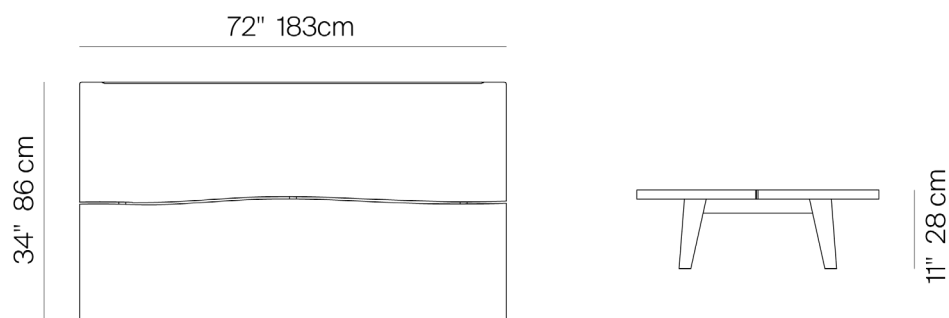

REDDINGTON

by Ann Vering

The Reddington Collection is made of premium grade teak frame.

COFFEE TABLE LARGE

345302

SPECIFICATIONS

Width:	72"	183 cm
Depth:	34"	86 cm
Height:	11"	28 cm

MATERIALS

MEASURES INCH CM	OVERALL LENGTH	OVERALL WIDTH	OVERALL HEIGHT	DIAMETER	SIZE OF BASE	OVERHANG AT ENDS	OVERHANG AT SIDES	TABLE TOP THICKNESS	APRON TO FLOOR CLEARANCE	SPACE BETWEEN LEGS AT HEAD	SPACE BETWEEN LEGS AT SIDE
DESCRIPTION	A	C	D	E	F	G	H	I	J	K	L
DINING TABLE 84 "	84	39	29 1/4	-	63 3/4	11 1/4	6 3/4	1 1/4	25 3/4	27 3/4	63 3/4
SKU# 346101	213.3	99	74.5	-	162	28.5	17	3.2	65	70	162
DINING TABLE 96 "	96	39	29 1/4	-	79	11 1/4	6 3/4	1 1/4	25 3/4	27 3/4	75 1/2
SKU # 346102	243.6	99	74.5	-	200	28.5	17	3.2	65	70	191.7
DINING TABLE 120 "	120	39	29 1/4	-	103 1/4	11 1/4	6 3/4	1 1/4	25 3/4	27 3/4	99 3/4
SKU# 346103	305	99	74.5	-	262	28.5	17	3.2	65	70	253
COFFEE TABLE LARGE	72	34	11	-	61 1/2	5 1/2	6 1/2	1 1/2	4 1/2	19	58
SKU# 345302	183	86.5	28	-	156	14	16.5	3.8	11	48	147
COFFEE TABLE SMALL	48	28	11	-	38 3/4	5 1/2	6 1/2	6 1/2	4 1/2	16	38
SKU# 345302	121.9	71.1	28	-	98.7	14	16.5	3.8	11	40.9	98.7
SIDE TABLE	-	-	14	20	13 3/4	2 1/2	2 1/2	1 1/4	12 1/2	12	12
SKU# 345101	-	-	35	50.8	35	6.3	6.3	3.2	31.7	30	30