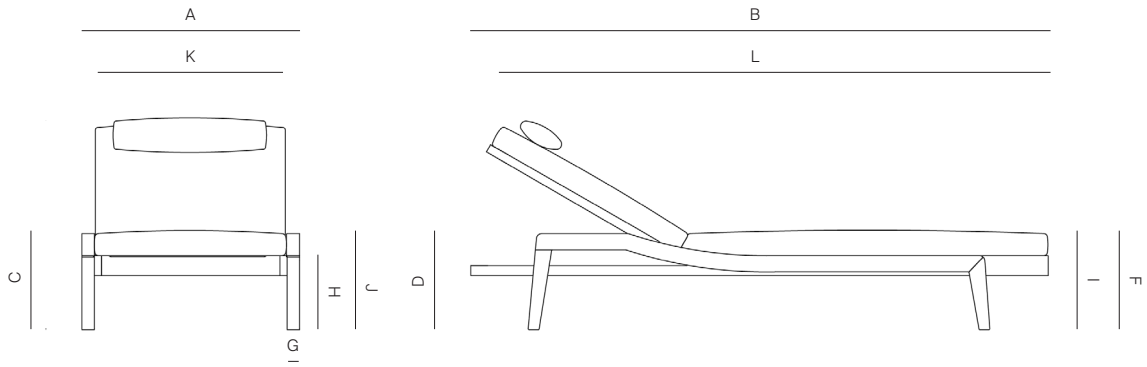

80" 203 cm

30^{3/4}" 76 cm

49^{1/4}" 125 cm

14" 35 cm

ALSO AVAILABLE IN:

DOUBLE CHAISE 342902

SPECIFICATIONS

Width:	27 1/2"	70 cm	COM: 8 yds
	53 1/2"	136 cm	COM: 16 yds
Depth:	37 3/4"	96 cm	
Height:	28"	71 cm	
Seat height:	16"	41 cm	

STRAPS

DANAO

danaoliving.com

CHAISE

342301

MEASURES INCH CM	OVERALL WIDTH	OVERALL DEPTH	OVERALL HEIGHT WITH CUSHIONS	OVERALL FRAME HEIGHT	ARM HEIGHT	ARM WIDTH	FOOT HEIGHT	SEAT HEIGHT WITH CUSHIONS	FRAME SEAT HEIGHT (FLOOR TO FRAME)	INSIDE SEAT WIDTH	INSIDE SEAT DEPTH	# OF BACK CUSHIONS	COM BACK CUSHIONS YARDS METERS
DESCRIPTION	A	B	C	D	F	G	H	I	J	K	L		
LOUNGE CHAIR	27 1/2	37 1/2	28	24	19 1/2	13/4	8	16	10 3/4	24	21	1	2
SKU# 342301	70	95.6	71.12	61	49.5	4.4	20	40.64	27.6	61	53.34	1	1.5
53" SOFA	54 1/2	37 1/2	28	24	19 1/2	13/4	8	16	10 3/4	50 3/4	21	2	4
SKU# 342501	137.8	95.6	71.12	61	49.5	4.4	20	40.64	27.6	129	53.34	2	3
81" SOFA	81 1/2	37 1/2	28	24	19 1/2	13/4	8	16	10 3/4	78	21	3	6
SKU# 342503	207	95.6	71.12	61	49.5	4.4	20	40.64	27.6	198.12	53.34	3	4.5
108" SOFA	107 1/2	37 1/2	28	24	19 1/2	13/4	8	16	10 3/4	104 1/4	21	4	8
SKU# 342503	273.3	95.6	71.12	61	49.5	4.4	20	40.64	27.6	264.79	53.34	4	6
DINING CHAIR	22 3/4	24 3/4	-	24 3/4	21 3/4	1 1/2	12 3/4	18 1/2	15 1/4	19 3/4	15 1/2	1	1
SKU# 342201	57.7	63	-	62.8	55	3.8	32	47	38.7	50.16	39.37	1	1
CHAISE	30 1/4	80	35	13 1/2	13 1/2	13/4	7 1/2	13	10 1/2	27	50	1	3.5
SKU# 342901	76.8	203.5	88 8/9	34.2	34.2	4.4	19	33	26.5	68.58	127	1	3.5
DOUBLE CHAISE	57	80	35	13 1/2	13 1/2	13/4	7 1/2	13	10 1/2	53 1/2	50	2	7
SKU# 342902	114.7	203.5	88 8/9	34.2	34.2	4.4	9	33	26.5	135.89	127	2	7