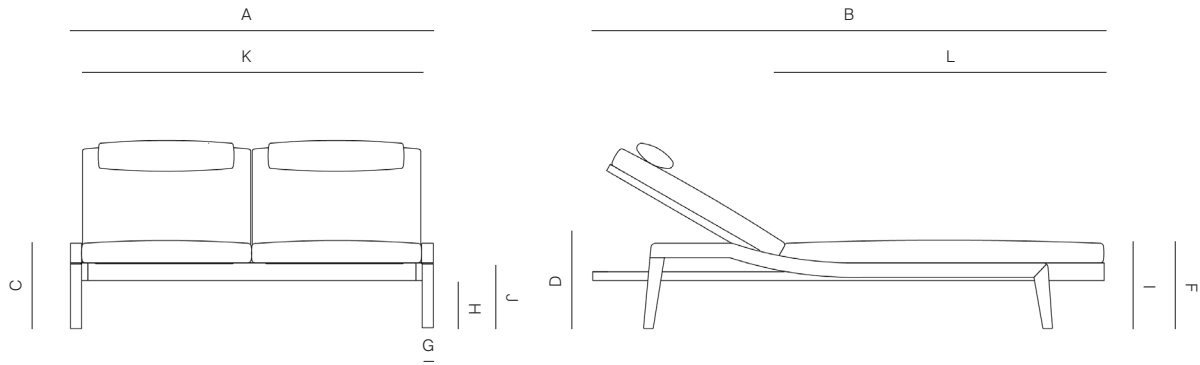

DOUBLE CHAISE

342902

MEASURES INCH CM	OVERALL WIDTH	OVERALL DEPTH	OVERALL HEIGHT WITH CUSHIONS	OVERALL FRAME HEIGHT	ARM HEIGHT	ARM WIDTH	FOOT HEIGHT	SEAT HEIGHT WITH CUSHIONS	FRAME SEAT HEIGHT (FLOOR TO FRAME)	INSIDE SEAT WIDTH	INSIDE SEAT DEPTH	# OF BACK CUSHIONS	COM BACK CUSHIONS YARDS METERS
DESCRIPTION	A	B	C	D	F	G	H	I	J	K	L		
LOUNGE CHAIR	27 1/2	37 1/2	28	24	19 1/2	13/4	8	16	10 3/4	24	21	1	2
SKU# 342301	70	95.6	71.12	61	49.5	4.4	20	40.64	27.6	61	53.34	1	1.5
53" SOFA	54 1/2	37 1/2	28	24	19 1/2	13/4	8	16	10 3/4	50 3/4	21	2	4
SKU# 342501	137.8	95.6	71.12	61	49.5	4.4	20	40.64	27.6	129	53.34	2	3
81" SOFA	81 1/2	37 1/2	28	24	19 1/2	13/4	8	16	10 3/4	78	21	3	6
SKU# 342503	207	95.6	71.12	61	49.5	4.4	20	40.64	27.6	198.12	53.34	3	4.5
108" SOFA	107 1/2	37 1/2	28	24	19 1/2	13/4	8	16	10 3/4	104 1/4	21	4	8
SKU# 342503	273.3	95.6	71.12	61	49.5	4.4	20	40.64	27.6	264.79	53.34	4	6
DINING CHAIR	22 3/4	24 3/4	-	24 3/4	21 3/4	1 1/2	12 3/4	18 1/2	15 1/4	19 3/4	15 1/2	1	1
SKU# 342201	57.7	63	-	62.8	55	3.8	32	47	38.7	50.16	39.37	1	1
CHAISE	30 1/4	80	35	13 1/2	13 1/2	13/4	7 1/2	13	10 1/2	27	50	1	3.5
SKU# 342901	76.8	203.5	88 8/9	34.2	34.2	4.4	19	33	26.5	68.58	127	1	3.5
DOUBLE CHAISE	57	80	35	13 1/2	13 1/2	13/4	7 1/2	13	10 1/2	53 1/2	50	2	7
SKU# 342902	114.7	203.5	88 8/9	34.2	34.2	4.4	9	33	26.5	135.89	127	2	7

MEASURES INCH CM	# OF SEAT CUSHIONS	COM SEAT CUSHIONS YARDS METERS	# THROW PILLOWS	COM THROW PILLOWS YARDS METERS	DIAGONAL CLEARANCE	MINIMUM CLEARANCE NEEDED FOR DELIVERY	FURNITURE WEIGHT LBS KGS	TOTAL PIECES IN A BOX	BOXED WEIGHT LBS KGS	BOXED WIDTH	BOXED DEPTH	BOXED HEIGHT	CBM
DESCRIPTION					M								
LOUNGE CHAIR	1	2.5	1	1	41 1/2		35	1	41	30.75	40.75	27.25	0.56
SKU# 342301	1	2.5	1	1	105	135.8	16	1	18	78.11	103.51	69.22	0.56
53" SOFA	2	5	2	2	41 1/2		40	1	55	55.50	40.75	27.25	1.01
SKU# 342501	2	5	2	2	105	135.8	18	1	25	140.97	103.51	69.22	1.01
81" SOFA	3	7.5	3	3	41 1/2		60	1	83	86.50	40.75	27.25	1.57
SKU# 342503	3	7.5	3	3	105	135.8	27	1	37	219.71	103.51	69.22	1.57
108" SOFA	4	10	4	4	41 1/2		79	1	111	112.32	40.75	27.25	2.04
SKU# 342503	4	10	4	4	105	135.8	36	1	50	285.30	103.51	69.22	2.04
DINING CHAIR	1	1.5	-	-	31 1/2		24	1	32	25.75	28	28	0.33
SKU# 342201	1	1.5	-	-	80	121	11	1	14	65.41	71.12	71.12	0.33
CHAISE	1	3.5	1	1	32 3/4		56	1	94	33.50	83.25	16.50	0.75
SKU# 342901	1	3.5	1	1	83	99.6	25	1	42	85.09	211.46	41.91	0.75
DOUBLE CHAISE	2	7	2	2	58		131	1	138	60	83.25	16.50	1.35
SKU# 342902	2	7	2	2	147	157	59	1	62	152.40	211.46	41.91	1.35