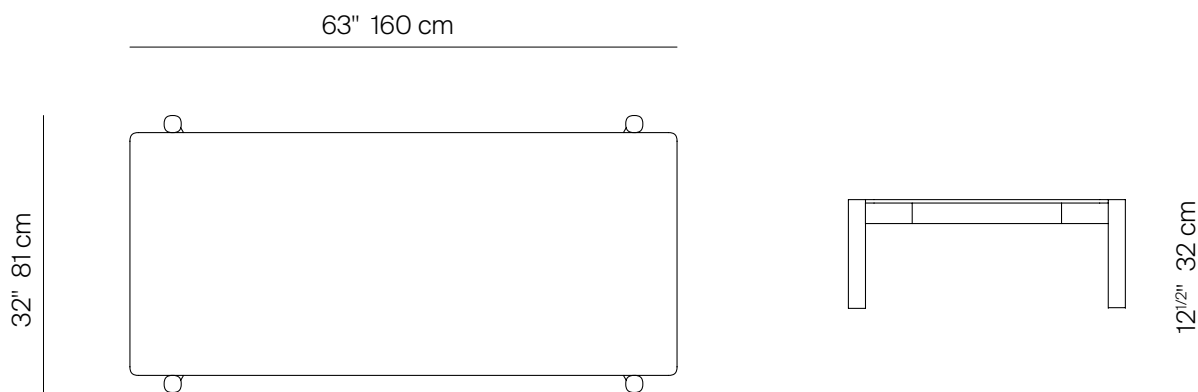

# HUDSON

by Ramón Esteve

RECTANGULAR COFFEE TABLE LARGE 63"

335101

## SPECIFICATIONS

Width:	63"	160 cm
Depth:	32"	81 cm
Height:	12 1/2"	32 cm

# DANAO

[danaoliving.com](http://danaoliving.com)

RECTANGULAR COFFEE TABLE LARGE 63"

335101

MEASURES INCH CM	OVERALL LENGTH	OVERALL WIDTH	OVERALL HEIGHT	DIAMETER	SIZE OF BASE	OVERHANG AT ENDS	TABLE TOP THICKNESS	APRON TO FLOOR CLEARANCE	SPACE BETWEEN LEGS AT HEAD	SPACE BETWEEN LEGS AT SIDE
DESCRIPTION	A	B	C	D	E	F	G	H	I	J
RECTANGULAR COFFEE TABLE LARGE 63"	63	32	12 1/2	-	55	4	1/4	9 3/4	33 1/2	51 1/4
SKU# 335101	160	81	32	-	139.8	10	0.5	24.8	85	130

MEASURES INCH CM	SEAT UP TO (APROX. 20"W CHAIRS SPACED 2" APART)	DIAGONAL CLEARANCE	OVERALL FURNITURE WEIGHT LBS KGS	TOTAL PIECES IN A BOX	BOXED WEIGHT LBS KGS	CUBE
DESCRIPTION	K					
RECTANGULAR COFFEE TABLE LARGE 63"	-	34 1/4	44	1	61	20.5
SKU# 335101	-	86.8	19	1	27	