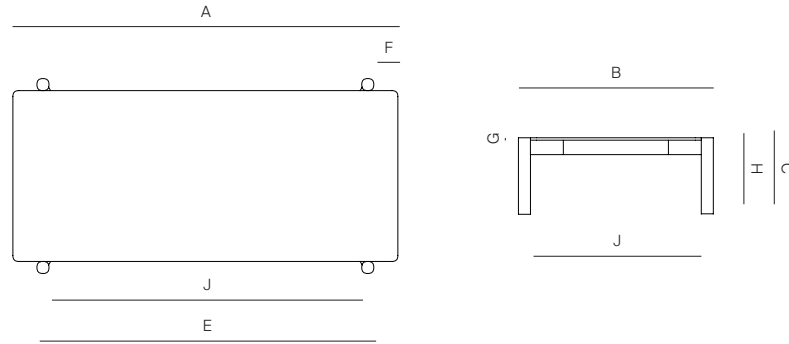

## SPECIFICATIONS

Width:	63"	160 cm
Depth:	32"	81 cm
Height:	12 1/2"	32 cm

## FINISHES

SPACE GREY  
-52

ALUMINUM

THROW PILLOWS SOLD SEPARATELY

# DANAO

[danaoliving.com](http://danaoliving.com)

RECTANGULAR COFFEE TABLE LARGE 63"

335101

MEASURES INCH CM	OVERALL LENGTH	OVERALL WIDTH	OVERALL HEIGHT	DIAMETER	SIZE OF BASE	OVERHANG AT ENDS	TABLE TOP THICKNESS	APRON TO FLOOR CLEARANCE	SPACE BETWEEN LEGS AT HEAD	SPACE BETWEEN LEGS AT SIDE
DESCRIPTION	A	B	C	D	E	F	G	H	I	J
RECTANGULAR COFFEE TABLE LARGE 63"	63	32	12 1/2	-	55	4	1/4	9 3/4	33 1/2	51 1/4
SKU# 335101	160	81	32	-	139.8	10	0.5	24.8	85	130