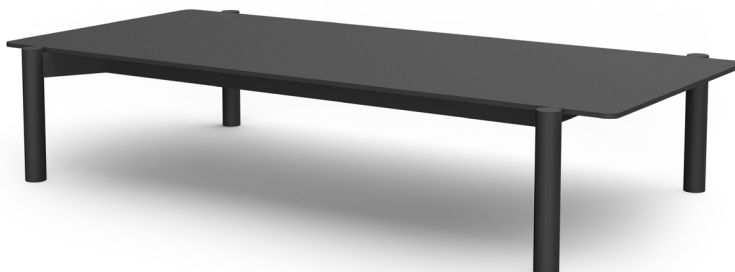

# HUDSON

by Ramón Esteve

RECTANGULAR COFFEE TABLE LARGE 63"

335101

## SPECIFICATIONS

Width:	63"	160 cm
Depth:	32"	81 cm
Height:	12 1/2"	32 cm

## MATERIALS

Frame: Powder coated aluminum.

Furniture cover available.

# DANAO

[danaoliving.com](http://danaoliving.com)

RECTANGULAR COFFEE TABLE LARGE 63"

335101

MEASURES INCH CM	OVERALL LENGTH	OVERALL WIDTH	OVERALL HEIGHT	DIAMETER	SIZE OF BASE	OVERHANG AT ENDS	TABLE TOP THICKNESS	APRON TO FLOOR CLEARANCE	SPACE BETWEEN LEGS AT HEAD	SPACE BETWEEN LEGS AT SIDE
DESCRIPTION	A	B	C	D	E	F	G	H	I	J
RECTANGULAR COFFEE TABLE LARGE 63"	63	32	12 1/2	-	55	4	1/4	9 3/4	33 1/2	51 1/4
SKU# 335101	160	81	32	-	139.8	10	0.5	24.8	85	130