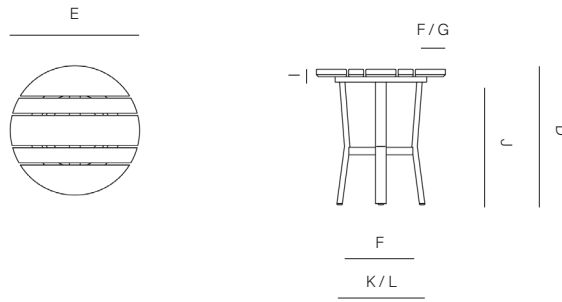

Width: 19" 48 cm
Depth: 19" 48 cm
Height: 19 3/4" 51 cm

MATERIALS

Frame: Premium Grade Teak Wood.

Furniture Cover Available.

FINISHES

NATURAL
-20

GREY
-22

TEAK

TALL SIDE TABLE

305101

MEASURES INCH CM	OVERALL LENGTH	OVERALL WIDTH	OVERALL HEIGHT	DIAMETER	SIZE OF BASE	OVERHANG AT ENDS	OVERHANG AT SIDES	TABLE TOP THICKNESS	APRON TO FLOOR CLEARANCE	SPACE BETWEEN LEGS AT HEAD
DESCRIPTION	A	C	D	E	F	G	H	I	J	K
SQUARE COFFEE TABLE SKU# 305201	40 3/4 103.2	40 3/4 103.2	14 1/4 36.2	-	32 81.3	6 15.2	11/2 3.8	2 1/2 6.4	11 3/4 30	31 3/4 81
RECTANGLE COFFEE TABLE SKU# 305202	63 160	33 1/2 84.8	14 1/4 36.2	-	54 1/4 138	6 15.2	11/2 3.8	2 1/2 6.4	11 3/4 30	31 3/4 81
TALL SIDE TABLE SKU# 305101	-	-	19 3/4 50.4	19 48	13 33	2 3/4 70	2 3/4 70	1 2.5	18 1/2 47	5 12.7
LOW SIDE TABLE SKU# 305102	-	-	14 3/4 37.4	26 1/4 66.7	21 53	3 7.6	3 7.6	1 2.5	13 33	8 3/4 22
ROUND DINING TABLE SKU# 306401	-	-	29 3/4 75	62 1/4 158.4	34 86	17 3/4 45	17 3/4 45	2 1/2 6.3	27 68.5	27 68.5
SQUARE DINING TABLE SKU# 306402	40 3/4 103.2	40 3/4 103.2	29 3/4 75	-	36 91.5	6 15	11/2 3.8	2 1/2 6.3	27 68.5	31 3/4 96
RECTANGULAR DINING TABLE SKU# 306403	98 1/2 250	40 3/4 103.2	29 3/4 75	-	94 239	6 15	11/2 3.8	2 1/2 6.3	27 68.5	31 3/4 80