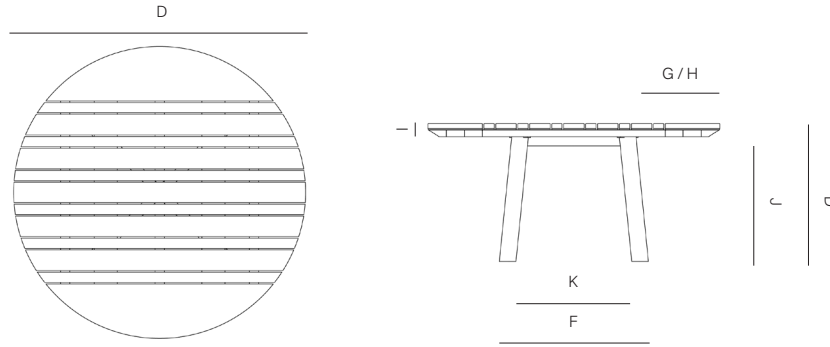

Width: 62 1/4" 158 cm
Depth: 62 1/4" 158 cm
Height: 29 1/2" 75 cm
Seat: 6

FINISHES

NATURAL
-20

GREY
-22

TEAK

MATERIALS

Frame: Premium Grade Teak Wood.

Furniture Cover Available.

DANAO

danaoliving.com

ROUND DINING TABLE

306401

MEASURES INCH CM	OVERALL LENGTH	OVERALL WIDTH	OVERALL HEIGHT	DIAMETER	SIZE OF BASE	OVERHANG AT ENDS	OVERHANG AT SIDES	TABLE TOP THICKNESS	APRON TO FLOOR CLEARANCE	SPACE BETWEEN LEGS AT HEAD
DESCRIPTION	A	C	D	E	F	G	H	I	J	K
SQUARE COFFEE TABLE SKU# 305201	40 3/4 103.2	40 3/4 103.2	14 1/4 36.2	- -	32 81.3	6 15.2	11/2 3.8	2 1/2 6.4	11 3/4 30	31 3/4 81
RECTANGLE COFFEE TABLE SKU# 305202	63 160	33 1/2 84.8	14 1/4 36.2	- -	54 1/4 138	6 15.2	11/2 3.8	2 1/2 6.4	11 3/4 30	31 3/4 81
TALL SIDE TABLE SKU# 305101	- -	- -	19 3/4 50.4	19 48	13 33	2 3/4 70	2 3/4 70	1 2.5	18 1/2 47	5 12.7
LOW SIDE TABLE SKU# 305102	- -	- -	14 3/4 37.4	26 1/4 66.7	21 53	3 7.6	3 7.6	1 2.5	13 33	8 3/4 22
ROUND DINING TABLE SKU# 306401	- -	- -	29 3/4 75	62 1/4 158.4	34 86	17 3/4 45	17 3/4 45	2 1/2 6.3	27 68.5	27 68.5
SQUARE DINING TABLE SKU# 306402	40 3/4 103.2	40 3/4 103.2	29 3/4 75	- -	36 91.5	6 15	11/2 3.8	2 1/2 6.3	27 68.5	31 3/4 96
RECTANGULAR DINING TABLE SKU# 306403	98 1/2 250	40 3/4 103.2	29 3/4 75	- -	94 239	6 15	11/2 3.8	2 1/2 6.3	27 68.5	31 3/4 80