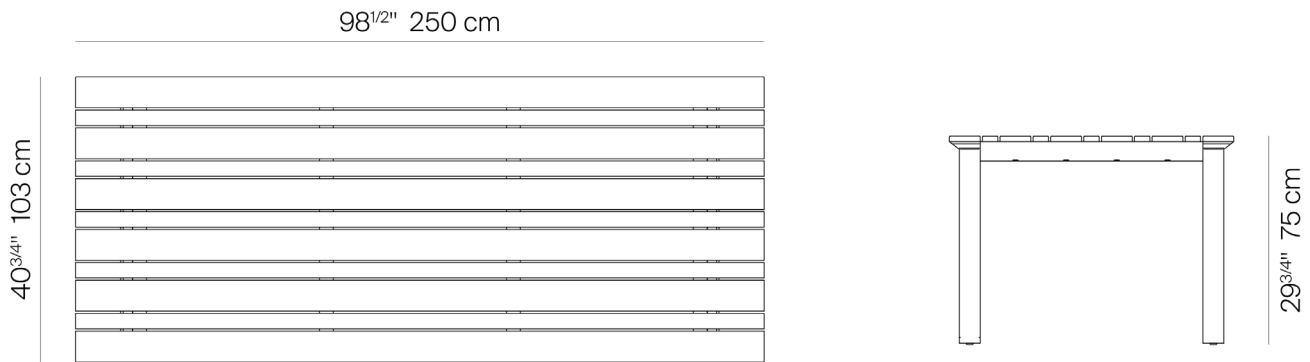

TOPANGA

by Monica Armani

The Topanga Collection is made of premium grade teak wood.

RECTANGULAR DINING TABLE

306403

SPECIFICATIONS

Width: 98 1/2" 250 cm
Depth: 40 3/4" 103 cm
Height: 29 3/4" 75 cm
Seat: 8

FINISHES

RECTANGULAR DINING TABLE

306403

MEASURES INCH CM	OVERALL LENGTH	OVERALL WIDTH	OVERALL HEIGHT	DIAMETER	SIZE OF BASE	OVERHANG AT ENDS	OVERHANG AT SIDES	TABLE TOP THICKNESS	APRON TO FLOOR CLEARANCE	SPACE BETWEEN LEGS AT HEAD
DESCRIPTION	A	C	D	E	F	G	H	I	J	K
SQUARE COFFEE TABLE SKU# 305201	40 3/4 103.2	40 3/4 103.2	14 1/4 36.2	-	32 81.3	6 15.2	11/2 3.8	2 1/2 6.4	11 3/4 30	31 3/4 81
RECTANGLE COFFEE TABLE SKU# 305202	63 160	33 1/2 84.8	14 1/4 36.2	-	54 1/4 138	6 15.2	11/2 3.8	2 1/2 6.4	11 3/4 30	31 3/4 81
TALL SIDE TABLE SKU# 305101	-	-	19 3/4 50.4	19 48	13 33	2 3/4 70	2 3/4 70	1 2.5	18 1/2 47	5 12.7
LOW SIDE TABLE SKU# 305102	-	-	14 3/4 37.4	26 1/4 66.7	21 53	3 7.6	3 7.6	1 2.5	13 33	8 3/4 22
ROUND DINING TABLE SKU# 306401	-	-	29 3/4 75	62 1/4 158.4	34 86	17 3/4 45	17 3/4 45	2 1/2 6.3	27 68.5	27 68.5
SQUARE DINING TABLE SKU# 306402	40 3/4 103.2	40 3/4 103.2	29 3/4 75	-	36 91.5	6 15	11/2 3.8	2 1/2 6.3	27 68.5	31 3/4 96
RECTANGULAR DINING TABLE SKU# 306403	98 1/2 250	40 3/4 103.2	29 3/4 75	-	94 239	6 15	11/2 3.8	2 1/2 6.3	27 68.5	31 3/4 80