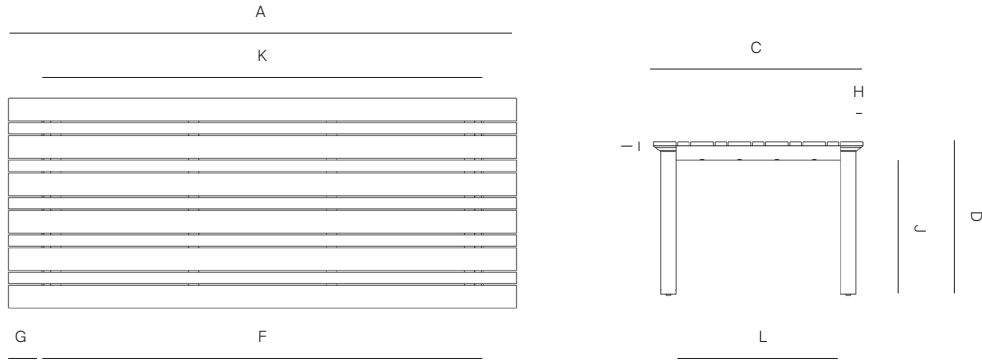

RECTANGULAR DINING TABLE

306403

MEASURES INCH CM	OVERALL LENGTH	OVERALL WIDTH	OVERALL HEIGHT	DIAMETER	SIZE OF BASE	OVERHANG AT ENDS	OVERHANG AT SIDES	TABLE TOP THICKNESS	APRON TO FLOOR CLEARANCE	SPACE BETWEEN LEGS AT HEAD
DESCRIPTION	A	C	D	E	F	G	H	I	J	K
SQUARE COFFEE TABLE SKU# 305201	40 3/4 103.2	40 3/4 103.2	14 1/4 36.2	-	32 81.3	6 15.2	11/2 3.8	2 1/2 6.4	11 3/4 30	31 3/4 81
RECTANGLE COFFEE TABLE SKU# 305202	63 160	33 1/2 84.8	14 1/4 36.2	-	54 1/4 138	6 15.2	11/2 3.8	2 1/2 6.4	11 3/4 30	31 3/4 81
TALL SIDE TABLE SKU# 305101	-	-	19 3/4 50.4	19 48	13 33	2 3/4 70	2 3/4 70	1 2.5	18 1/2 47	5 12.7
LOW SIDE TABLE SKU# 305102	-	-	14 3/4 37.4	26 1/4 66.7	21 53	3 7.6	3 7.6	1 2.5	13 33	8 3/4 22
ROUND DINING TABLE SKU# 306401	-	-	29 3/4 75	62 1/4 158.4	34 86	17 3/4 45	17 3/4 45	2 1/2 6.3	27 68.5	27 68.5
SQUARE DINING TABLE SKU# 306402	40 3/4 103.2	40 3/4 103.2	29 3/4 75	-	36 91.5	6 15	11/2 3.8	2 1/2 6.3	27 68.5	31 3/4 96
RECTANGULAR DINING TABLE SKU# 306403	98 1/2 250	40 3/4 103.2	29 3/4 75	-	94 239	6 15	11/2 3.8	2 1/2 6.3	27 68.5	31 3/4 80