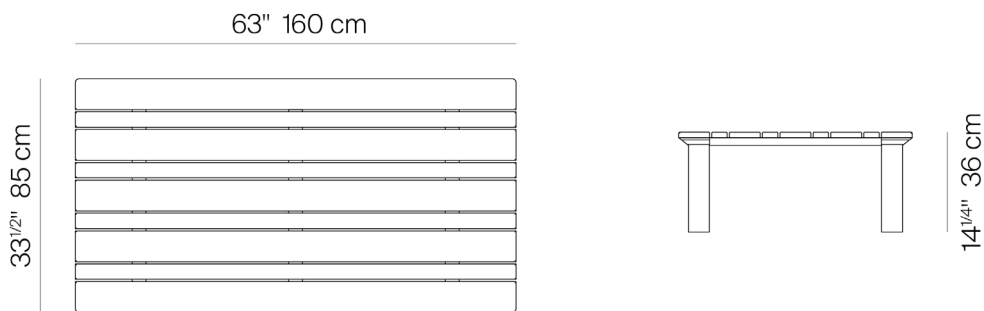

TOPANGA

by Monica Armani

The Topanga Collection is made of premium grade teak wood.

RECTANGULAR COFFEE TABLE

305202

SPECIFICATIONS

Width:	63"	160 cm
Depth:	33 1/2"	85 cm
Height:	14 1/4"	36 cm

MATERIALS

MEASURES INCH CM	OVERALL LENGTH	OVERALL WIDTH	OVERALL HEIGHT	DIAMETER	SIZE OF BASE	OVERHANG AT ENDS	OVERHANG AT SIDES	TABLE TOP THICKNESS	APRON TO FLOOR CLEARANCE	SPACE BETWEEN LEGS AT HEAD
DESCRIPTION	A	C	D	E	F	G	H	I	J	K
SQUARE COFFEE TABLE SKU# 305201	40 3/4 103.2	40 3/4 103.2	14 1/4 36.2	- -	32 81.3	6 15.2	1 1/2 3.8	2 1/2 6.4	11 3/4 30	31 3/4 81
RECTANGLE COFFEE TABLE SKU# 305202	63 160	33 1/2 84.8	14 1/4 36.2	- -	54 1/4 138	6 15.2	1 1/2 3.8	2 1/2 6.4	11 3/4 30	31 3/4 81
TALL SIDE TABLE SKU# 305101	- -	- -	19 3/4 50.4	19 48	13 33	2 3/4 70	2 3/4 70	1 2.5	18 1/2 47	5 12.7
LOW SIDE TABLE SKU# 305102	- -	- -	14 3/4 37.4	26 1/4 66.7	21 53	3 7.6	3 7.6	1 2.5	13 33	8 3/4 22
ROUND DINING TABLE SKU# 306401	- -	- -	29 3/4 75	62 1/4 158.4	34 86	17 3/4 45	17 3/4 45	2 1/2 6.3	27 68.5	27 68.5
SQUARE DINING TABLE SKU# 306402	40 3/4 103.2	40 3/4 103.2	29 3/4 75	- -	36 91.5	6 15	1 1/2 3.8	2 1/2 6.3	27 68.5	31 3/4 96
RECTANGULAR DINING TABLE SKU# 306403	98 1/2 250	40 3/4 103.2	29 3/4 75	- -	94 239	6 15	1 1/2 3.8	2 1/2 6.3	27 68.5	31 3/4 80