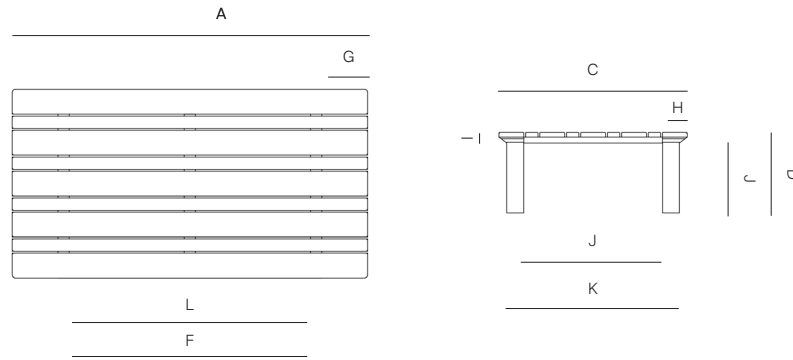

MEASURES INCH CM	OVERALL LENGTH	OVERALL WIDTH	OVERALL HEIGHT	DIAMETER	SIZE OF BASE	OVERHANG AT ENDS	OVERHANG AT SIDES	TABLE TOP THICKNESS	APRON TO FLOOR CLEARANCE	SPACE BETWEEN LEGS AT HEAD
DESCRIPTION	A	C	D	E	F	G	H	I	J	K
SQUARE COFFEE TABLE SKU# 305201	40 3/4 103.2	40 3/4 103.2	14 1/4 36.2	- -	32 81.3	6 15.2	1 1/2 3.8	2 1/2 6.4	11 3/4 30	31 3/4 81
RECTANGLE COFFEE TABLE SKU# 305202	63 160	33 1/2 84.8	14 1/4 36.2	- -	54 1/4 138	6 15.2	1 1/2 3.8	2 1/2 6.4	11 3/4 30	31 3/4 81
TALL SIDE TABLE SKU# 305101	- -	- -	19 3/4 50.4	19 48	13 33	2 3/4 70	2 3/4 70	1 2.5	18 1/2 47	5 12.7
LOW SIDE TABLE SKU# 305102	- -	- -	14 3/4 37.4	26 1/4 66.7	21 53	3 7.6	3 7.6	1 2.5	13 33	8 3/4 22
ROUND DINING TABLE SKU# 306401	- -	- -	29 3/4 75	62 1/4 158.4	34 86	17 3/4 45	17 3/4 45	2 1/2 6.3	27 68.5	27 68.5
SQUARE DINING TABLE SKU# 306402	40 3/4 103.2	40 3/4 103.2	29 3/4 75	- -	36 91.5	6 15	1 1/2 3.8	2 1/2 6.3	27 68.5	31 3/4 96
RECTANGULAR DINING TABLE SKU# 306403	98 1/2 250	40 3/4 103.2	29 3/4 75	- -	94 239	6 15	1 1/2 3.8	2 1/2 6.3	27 68.5	31 3/4 80