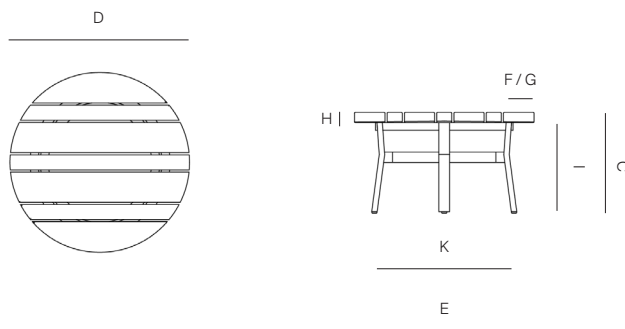

Diameter: 26" 66 cm
Height: 14 1/2" 37 cm

MATERIALS

Frame: Premium Grade Teak Wood.

Furniture Cover Available.

FINISHES

NATURAL
-20

GREY
-22

TEAK

LOW SIDE TABLE

305102

MEASURES INCH CM	OVERALL LENGTH	OVERALL WIDTH	OVERALL HEIGHT	DIAMETER	SIZE OF BASE	OVERHANG AT ENDS	OVERHANG AT SIDES	TABLE TOP THICKNESS	APRON TO FLOOR CLEARANCE	SPACE BETWEEN LEGS AT HEAD
DESCRIPTION	A	C	D	E	F	G	H	I	J	K
SQUARE COFFEE TABLE SKU# 305201	40 3/4 103.2	40 3/4 103.2	14 1/4 36.2	- -	32 81.3	6 15.2	11/2 3.8	2 1/2 6.4	11 3/4 30	31 3/4 81
RECTANGLE COFFEE TABLE SKU# 305202	63 160	33 1/2 84.8	14 1/4 36.2	- -	54 1/4 138	6 15.2	11/2 3.8	2 1/2 6.4	11 3/4 30	31 3/4 81
TALL SIDE TABLE SKU# 305101	- -	- -	19 3/4 50.4	19 48	13 33	2 3/4 70	2 3/4 70	1 2.5	18 1/2 47	5 12.7
LOW SIDE TABLE SKU# 305102	- -	- -	14 3/4 37.4	26 1/4 66.7	21 53	3 7.6	3 7.6	1 2.5	13 33	8 3/4 22
ROUND DINING TABLE SKU# 306401	- -	- -	29 3/4 75	62 1/4 158.4	34 86	17 3/4 45	17 3/4 45	2 1/2 6.3	27 68.5	27 68.5
SQUARE DINING TABLE SKU# 306402	40 3/4 103.2	40 3/4 103.2	29 3/4 75	- -	36 91.5	6 15	11/2 3.8	2 1/2 6.3	27 68.5	31 3/4 96
RECTANGULAR DINING TABLE SKU# 306403	98 1/2 250	40 3/4 103.2	29 3/4 75	- -	94 239	6 15	11/2 3.8	2 1/2 6.3	27 68.5	31 3/4 80