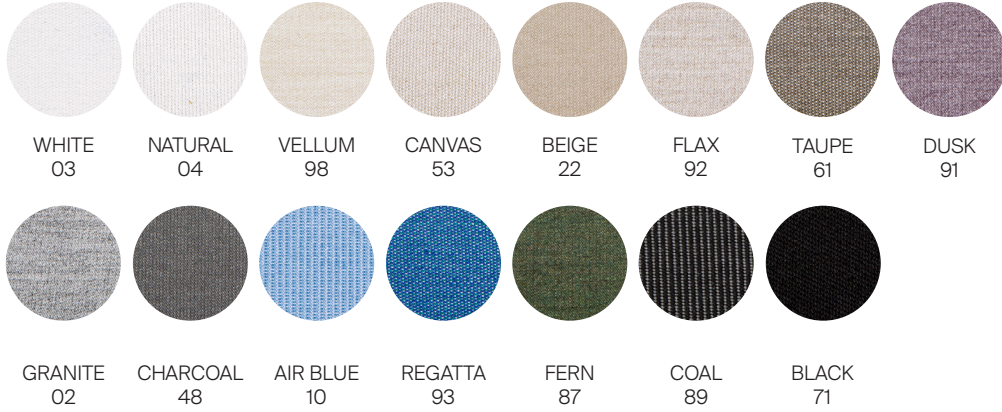

Rectangular dining table

Round dining table

Square dining table

Rectangular coffee table

Square coffee table

Tall side table

Low side table

_Grade A Fabric:

_Grade B Fabric:

*** Quick ship fabrics