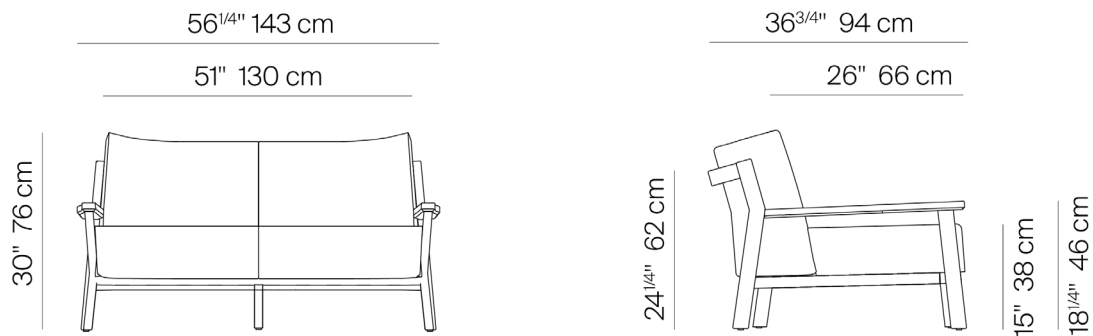

TOPANGA

by Monica Armani

The Topanga Collection is made of premium grade teak with custom molded cushions.

56" SOFA

302502

SPECIFICATIONS

Width:	56 1/4"	143 cm
Depth:	36 3/4"	94 cm
Height:	30"	76 cm
Seat height:	15"	38 cm

COM: 11 yds

*COM based on 54" wide no repeat fabric.

MATERIALS

Frame: Premium Grade Teak Wood.

Cushion Foam: Made of flow-through foam with Dacron wrap.

Cushion Fabric: COM/Outdoor Canvas Grade A / Luxury Grade B Fabric options.

danaoliving.com

MEASURES INCH CM	OVERALL WIDTH	OVERALL DEPTH	OVERALL HEIGHT WITH CUSHIONS	OVERALL FRAME HEIGHT	ARM HEIGHT	ARM WIDTH	FOOT HEIGHT	SEAT HEIGHT WITH CUSHIONS	FRAME SEAT HEIGHT (FLOOR TO FRAME)	INSIDE SEAT WIDTH	INSIDE SEAT DEPTH	# OF BACK CUSHIONS
DESCRIPTION	A	B	C	D	F	G	H	I	J	K	L	
DINING CHAIR SKU# 302201	25 1/4 64.3	22 55.8	31 1/4 79.4	31 1/4 78.5	25 63.2	2 3/4 17	14 1/2 40.4	20 53.3	18 45.6	19 1/4 48.9	18 45.7	- -
LOUNGE CHAIR SKU# 302301	29 1/2 75.2	36 3/4 93.5	30 76.2	24 1/4 61.8	18 1/4 46.5	3 3/4 9.5	6 1/2 16.7	15 38.1	8 1/2 20.9	24 1/2 62.2	26 66	1 1
POOL CHAISE SKU# 302901	33 3/4 85.8	82 1/4 209.2	33 83.8	12 1/2 31.4	- -	- -	7 1/2 18.9	13 33.0	8 1/2 22	30 76.2	49 124.5	1 1
56" SOFA SKU# 302502	56 1/4 143	36 3/4 93.5	30 76.2	24 1/4 61.8	18 1/4 46	3 3/4 9.5	6 1/2 16.7	15 38.1	8 1/2 22	51 129.5	26 66	2 2
78" SOFA SKU# 302503	78 1/2 199.4	36 3/4 93.5	30 76.2	24 1/4 61.8	18 1/4 46	3 3/4 9.5	6 1/2 16.7	15 38.1	8 1/2 22	73 3/4 187.3	26 66	3 3
100" SOFA SKU# 302504	100 3/4 256	36 3/4 93.5	30 76.2	24 1/4 61.8	18 1/4 46	3 3/4 9.5	6 1/2 16.7	15 38.1	8 1/2 22	97 246.4	26 66	4 4
POOL BED SKU# 304001	34 86.3	65 165	30 76.2	24 1/2 62.1	18 1/4 46	3 3/4 9.5	6 3/4 17.8	15 38.1	8 1/2 22	29 73.7	53 134.6	1 1