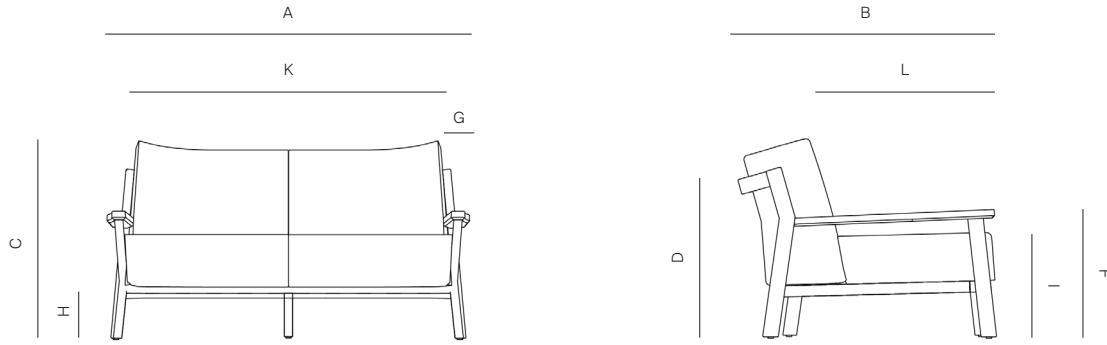

danaoliving.com

MEASURES INCH CM	OVERALL WIDTH	OVERALL DEPTH	OVERALL HEIGHT WITH CUSHIONS	OVERALL FRAME HEIGHT	ARM HEIGHT	ARM WIDTH	FOOT HEIGHT	SEAT HEIGHT WITH CUSHIONS	FRAME SEAT HEIGHT (FLOOR TO FRAME)	INSIDE SEAT WIDTH	INSIDE SEAT DEPTH	# OF BACK CUSHIONS
DESCRIPTION	A	B	C	D	F	G	H	I	J	K	L	
DINING CHAIR SKU# 302201	25 1/4 64.3	22 55.8	31 1/4 79.4	31 1/4 78.5	25 63.2	2 3/4 17	14 1/2 40.4	20 53.3	18 45.6	19 1/4 48.9	18 45.7	- -
LOUNGE CHAIR SKU# 302301	29 1/2 75.2	36 3/4 93.5	30 76.2	24 1/4 61.8	18 1/4 46.5	3 3/4 9.5	6 1/2 16.7	15 38.1	8 1/2 20.9	24 1/2 62.2	26 66	1 1
POOL CHAISE SKU# 302901	33 3/4 85.8	82 1/4 209.2	33 83.8	12 1/2 31.4	- -	- -	7 1/2 18.9	13 33.0	8 1/2 22	30 76.2	49 124.5	1 1
56" SOFA SKU# 302502	56 1/4 143	36 3/4 93.5	30 76.2	24 1/4 61.8	18 1/4 46	3 3/4 9.5	6 1/2 16.7	15 38.1	8 1/2 22	51 129.5	26 66	2 2
78" SOFA SKU# 302503	78 1/2 199.4	36 3/4 93.5	30 76.2	24 1/4 61.8	18 1/4 46	3 3/4 9.5	6 1/2 16.7	15 38.1	8 1/2 22	73 3/4 187.3	26 66	3 3
100" SOFA SKU# 302504	100 3/4 256	36 3/4 93.5	30 76.2	24 1/4 61.8	18 1/4 46	3 3/4 9.5	6 1/2 16.7	15 38.1	8 1/2 22	97 246.4	26 66	4 4
POOL BED SKU# 304001	34 86.3	65 165	30 76.2	24 1/2 62.1	18 1/4 46	3 3/4 9.5	6 3/4 17.8	15 38.1	8 1/2 22	29 73.7	53 134.6	1 1