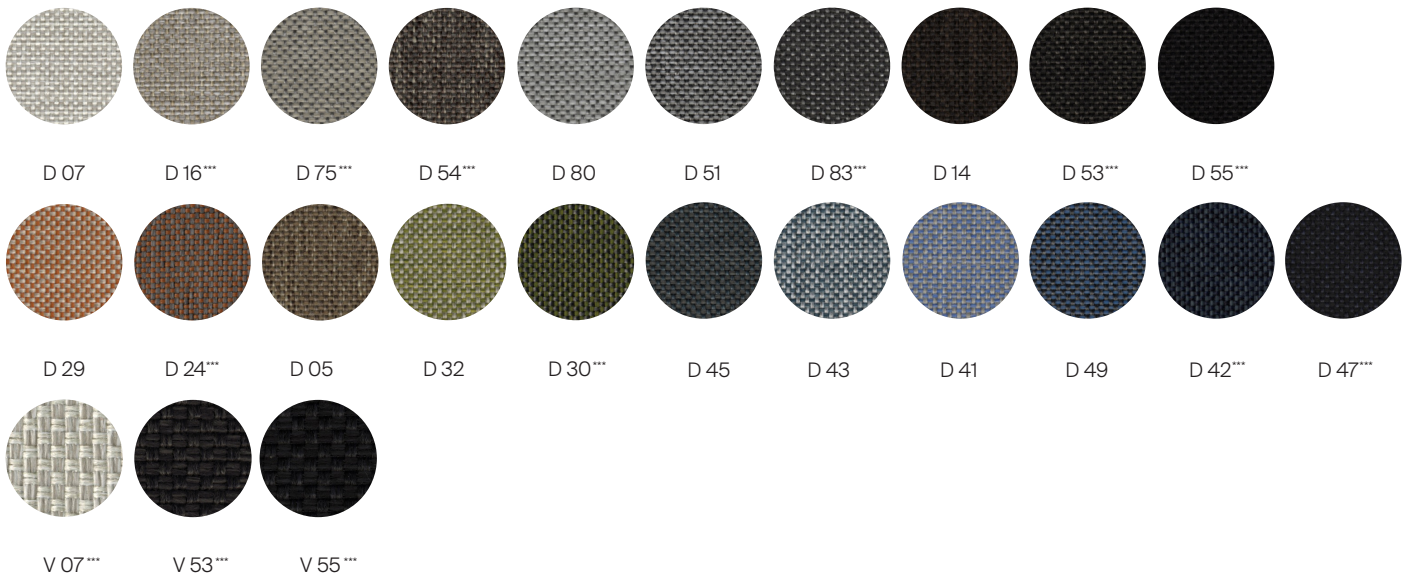

Rectangular dining table

Round dining table

Square dining table

Rectangular coffee table

Square coffee table

Tall side table

Low side table

_Grade A Fabric:

_Grade B Fabric:

*** Quick ship fabrics