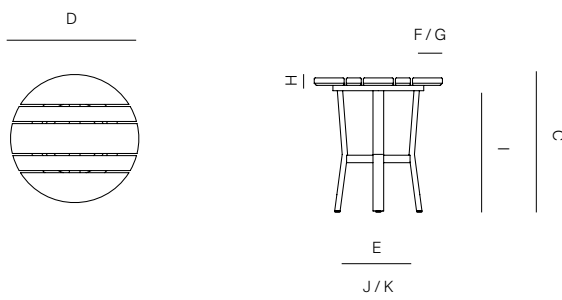

TOPANGA

by Monica Armani

RD TALL SIDE TABLE 19"

305101

Ø 19" 48 cm

19³/₄" 51 cm

SPECIFICATIONS

Width: 19" 48 cm
Depth: 19" 48 cm
Height: 19 3/4" 51 cm

MATERIALS

Frame: Premium Grade Teak Wood.

Furniture Cover Available.

FINISHES

NATURAL
-20

TEAK

MEASURES INCH CM	OVERALL LENGTH A	OVERALL WIDTH B	OVERALL HEIGHT C	DIAMETER D	SIZE OF BASE E	OVERHANG AT ENDS F	OVERHANG AT SIDES G	TABLE TOP THICKNESS H	APRON TO FLOOR CLEARANCE I	SPACE BETWEEN LEGS AT HEAD J
RD TALL SIDE TABLE 19"	-	-	19 3/4	19	13	2 3/4	2 3/4	1	18 1/2	5
SKU# 305101	-	-	50.4	48	33	70	70	2.5	47	12.7

MEASURES INCH CM	SPACE BETWEEN LEGS AT SIDE K	SEAT UP TO (APROX. 20"W CHAIRS SPACED 2" APART) L	DIAGONAL CLEARANCE	MINIMUM CLEARANCE NEEDED FOR DELIVERY	OVERALL FURNITURE WEIGHT LBS KGS	TOTAL PIECES IN A BOX	BOXED WEIGHT LBS KGS	CUBE
RD TALL SIDE TABLE 19"	11 1/4	-	23 1/2	32	8	1	9	6.4
SKU# 305101	28.5	-	60		3	1	4	