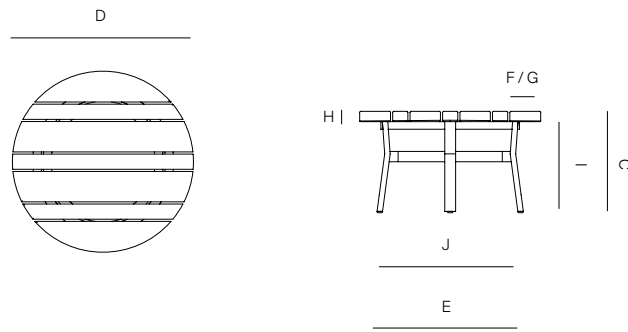

TOPANGA

by Monica Armani

RD LOW SIDE TABLE 26"

305102

Ø 26¹/₄" 66 cm

14³/₄" 37 cm

SPECIFICATIONS

Diameter: 26 1/4" 66 cm
Height: 14 3/4" 37 cm

MATERIALS

Frame: Premium Grade Teak Wood.
Furniture Cover Available.

FINISHES

NATURAL
-20

TEAK

MEASURES INCH CM	OVERALL LENGTH	OVERALL WIDTH	OVERALL HEIGHT	DIAMETER	SIZE OF BASE	OVERHANG AT ENDS	OVERHANG AT SIDES	TABLE TOP THICKNESS	APRON TO FLOOR CLEARANCE	SPACE BETWEEN LEGS AT HEAD
DESCRIPTION	A	B	C	D	E	F	G	H	I	J
RD LOW SIDE TABLE 26"	-	-	14 3/4	26 1/4	21	3	3	1	13	8 3/4
SKU# 305102	-	-	37.4	66.7	53	7.6	7.6	2.5	33	22

MEASURES INCH CM	SPACE BETWEEN LEGS AT SIDE	SEAT UP TO (APROX. 20"W CHAIRS SPACED 2" APART)	DIAGONAL CLEARANCE	MINIMUM CLEARANCE NEEDED FOR DELIVERY	OVERALL FURNITURE WEIGHT LBS KGS	TOTAL PIECES IN A BOX	BOXED WEIGHT LBS KGS	CUBE
DESCRIPTION	K	L						
RD LOW SIDE TABLE 26"	19 1/4	-	27 1/4	34 1/2	28	1	37	8.9
SKU# 305102	49	-	70		12	1	16	