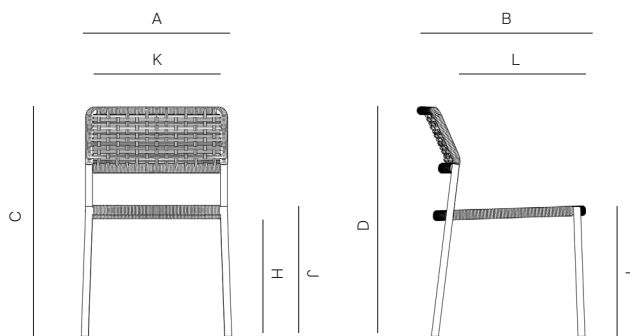

THOMPSON

by Mario Ruiz

SIDE DINING CHAIR

822201

SPECIFICATIONS

Width:	21"	54 cm
Depth:	23"	58 cm
Height:	32"	81 cm
Seat height:	18 1/4"	46 cm

MATERIALS

Frame: Powder coated aluminum.

ROPE

DANAO

danaoliving.com

SIDE DINING CHAIR

822201

MEASURES INCH CM	OVERALL WIDTH	OVERALL DEPTH	OVERALL HEIGHT WITH CUSHIONS	OVERALL FRAME HEIGHT	ARM HEIGHT	ARM WIDTH	FOOT HEIGHT	SEAT HEIGHT WITH CUSHIONS	SEAT HEIGHT (FLOOR TO FRAME)	INSIDE SEAT WIDTH	INSIDE SEAT DEPTH
DESCRIPTION	A	B	C	D	F	G	H	I	J	K	L
CLASSIC LOUNGE CHAIR	27 1/2	26	28 1/2	28 1/2	22 1/2	1	12 3/4	17 1/2	14 1/2	24 3/4	24 1/4
SKU# 822301	69.8	66.3	72.4	72.4	57.1	2.5	32.6	44.6	37.1	63	61.8
ARM DINING CHAIR	23 1/4	23	32	32	25	1	17	18 1/4	18 1/4	20	21
SKU# 822101	58.9	58.1	81.4	81.4	63.5	2.5	43	46.2	46.2	50.7	53.6
SIDE CHAIR	21	23	32	32	-	-	17	18 1/4	18 1/4	20	21
SKU# 822201	53.6	58.1	81.4	81.4	-	-	43	46.2	46.2	50.7	53.3
ARM BAR STOOL	23	23	44	44	37	1	12 1/4	30 1/4	30 1/4	20	21 1/4
SKU# 828441	58.5	58.1	112	112	94	2.5	31.2	76.8	76.8	50.8	54.1
BAR STOOL	21	23	44	44	-	-	12 1/4	30 1/4	30 1/4	20	21
SKU# 828201	53.2	58.1	112	112	-	-	31.2	76.8	76.8	50.7	53.3

MEASURES INCH CM	# OF SEAT CUSHIONS	COM SEAT CUSHIONS YARDS METERS	DIAGONAL CLEARANCE	FURNITURE WEIGHT LBS KGS	TOTAL PIECES IN A BOX	BOXED WEIGHT LBS KGS	BOXED WIDTH	BOXED DEPTH	BOXED HEIGHT	CBM
DESCRIPTION			M							
CLASSIC LOUNGE CHAIR	-	-	39	41.89	1	45	30.50	29.75	31.50	0.47
SKU# 822301	-	-	99.3	19.00	1	20	77.47	75.57	80.01	0.47
ARM DINING CHAIR	-	-	39 3/4	30.80	1	35	26.25	26.25	34.75	0.39
SKU# 822101	-	-	101.1	14.00	1	16	66.68	66.68	88.27	0.39
SIDE CHAIR	-	-	39 1/2	26.40	1	30	24	26.25	34.75	0.36
SKU# 822201	-	-	100.5	12.00	1	14	60.96	66.68	88.27	0.36
ARM BAR STOOL	-	-	50 1/2	33.00	1	37	26	26.25	47.50	0.53
SKU# 828441	-	-	128.3	15.00	1	17	66.04	66.68	120.65	0.53
BAR STOOL	-	-	50 1/2	33.00	1	37	24	26.25	47.50	0.49
SKU# 828201	-	-	128.3	15.00	1	17	60.96	66.68	120.65	0.49