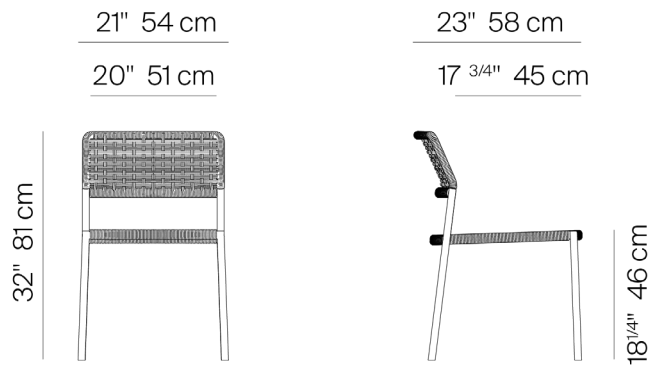

THOMPSON

by Mario Ruiz

SIDE DINING CHAIR

822201

SPECIFICATIONS

Width:	21"	54 cm
Depth:	23"	58 cm
Height:	32"	81 cm
Seat height:	18 1/4"	46 cm

MATERIALS

Frame: Powder coated aluminum.

ROPE

DANAO

danaoliving.com

SIDE DINING CHAIR

822201

MEASURES INCH CM	OVERALL WIDTH	OVERALL DEPTH	OVERALL HEIGHT WITH CUSHIONS	OVERALL FRAME HEIGHT	ARM HEIGHT	ARM WIDTH	FOOT HEIGHT	SEAT HEIGHT WITH CUSHIONS	SEAT HEIGHT (FLOOR TO FRAME)	INSIDE SEAT WIDTH	INSIDE SEAT DEPTH
DESCRIPTION	A	B	C	D	F	G	H	I	J	K	L
CLASSIC LOUNGE CHAIR	27 1/2	26	28 1/2	28 1/2	22 1/2	1	12 3/4	17 1/2	14 1/2	24 3/4	24 1/4
SKU# 822301	69.8	66.3	72.4	72.4	57.1	2.5	32.6	44.6	37.1	63	61.8
ARM DINING CHAIR	23 1/4	23	32	32	25	1	17	18 1/4	18 1/4	20	21
SKU# 822101	58.9	58.1	81.4	81.4	63.5	2.5	43	46.2	46.2	50.7	53.6
SIDE CHAIR	21	23	32	32	-	-	17	18 1/4	18 1/4	20	21
SKU# 822201	53.6	58.1	81.4	81.4	-	-	43	46.2	46.2	50.7	53.3
ARM BAR STOOL	23	23	44	44	37	1	12 1/4	30 1/4	30 1/4	20	21 1/4
SKU# 828441	58.5	58.1	112	112	94	2.5	31.2	76.8	76.8	50.8	54.1
BAR STOOL	21	23	44	44	-	-	12 1/4	30 1/4	30 1/4	20	21
SKU# 828201	53.2	58.1	112	112	-	-	31.2	76.8	76.8	50.7	53.3

MEASURES INCH CM	# OF SEAT CUSHIONS	COM SEAT CUSHIONS YARDS METERS	DIAGONAL CLEARANCE	FURNITURE WEIGHT LBS KGS	TOTAL PIECES IN A BOX	BOXED WEIGHT LBS KGS	BOXED WIDTH	BOXED DEPTH	BOXED HEIGHT	CBM
DESCRIPTION			M							
CLASSIC LOUNGE CHAIR	-	-	39	41.89	1	45	30.50	29.75	31.50	0.47
SKU# 822301	-	-	99.3	19.00	1	20	77.47	75.57	80.01	0.47
ARM DINING CHAIR	-	-	39 3/4	30.80	1	35	26.25	26.25	34.75	0.39
SKU# 822101	-	-	101.1	14.00	1	16	66.68	66.68	88.27	0.39
SIDE CHAIR	-	-	39 1/2	26.40	1	30	24	26.25	34.75	0.36
SKU# 822201	-	-	100.5	12.00	1	14	60.96	66.68	88.27	0.36
ARM BAR STOOL	-	-	50 1/2	33.00	1	37	26	26.25	47.50	0.53
SKU# 828441	-	-	128.3	15.00	1	17	66.04	66.68	120.65	0.53
BAR STOOL	-	-	50 1/2	33.00	1	37	24	26.25	47.50	0.49
SKU# 828201	-	-	128.3	15.00	1	17	60.96	66.68	120.65	0.49