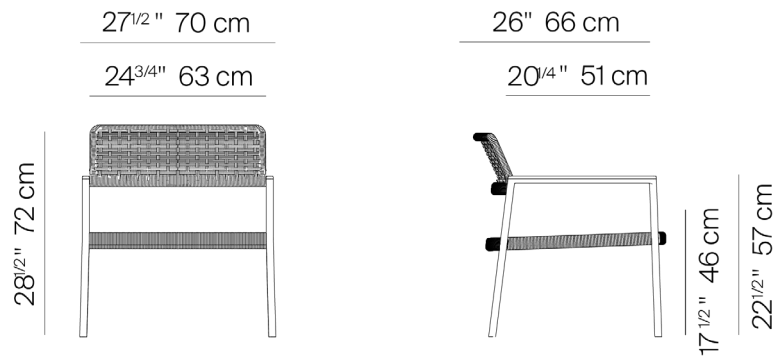

THOMPSON

by Mario Ruiz

CLASSIC LOUNGE CHAIR

822301

SPECIFICATIONS

Width:	27 1/2"	70 cm
Depth:	26"	66 cm
Height:	28 1/2"	72 cm
Seat height:	17 1/2"	46 cm

MATERIALS

Frame: Powder coated aluminum.

MEASURES INCH CM	OVERALL WIDTH	OVERALL DEPTH	OVERALL HEIGHT WITH CUSHIONS	OVERALL FRAME HEIGHT	ARM HEIGHT	ARM WIDTH	FOOT HEIGHT	SEAT HEIGHT WITH CUSHIONS	SEAT HEIGHT (FLOOR TO FRAME)	INSIDE SEAT WIDTH	INSIDE SEAT DEPTH
DESCRIPTION	A	B	C	D	F	G	H	I	J	K	L
CLASSIC LOUNGE CHAIR	27 1/2	26	28 1/2	28 1/2	22 1/2	1	12 3/4	17 1/2	14 1/2	24 3/4	24 1/4
SKU# 822301	69.8	66.3	72.4	72.4	57.1	2.5	32.6	44.6	37.1	63	61.8
ARM DINING CHAIR	23 1/4	23	32	32	25	1	17	18 1/4	18 1/4	20	21
SKU# 822101	58.9	58.1	81.4	81.4	63.5	2.5	43	46.2	46.2	50.7	53.6
SIDE CHAIR	21	23	32	32	-	-	17	18 1/4	18 1/4	20	21
SKU# 822201	53.6	58.1	81.4	81.4	-	-	43	46.2	46.2	50.7	53.3
ARM BAR STOOL	23	23	44	44	37	1	12 1/4	30 1/4	30 1/4	20	21 1/4
SKU# 828441	58.5	58.1	112	112	94	2.5	31.2	76.8	76.8	50.8	54.1
BAR STOOL	21	23	44	44	-	-	12 1/4	30 1/4	30 1/4	20	21
SKU# 828201	53.2	58.1	112	112	-	-	31.2	76.8	76.8	50.7	53.3

MEASURES INCH CM	# OF SEAT CUSHIONS	COM SEAT CUSHIONS YARDS METERS	DIAGONAL CLEARANCE	FURNITURE WEIGHT LBS KGS	TOTAL PIECES IN A BOX	BOXED WEIGHT LBS KGS	BOXED WIDTH	BOXED DEPTH	BOXED HEIGHT	CBM
DESCRIPTION			M							
CLASSIC LOUNGE CHAIR	-	-	39	41.89	1	45	30.50	29.75	31.50	0.47
SKU# 822301	-	-	99.3	19.00	1	20	77.47	75.57	80.01	0.47
ARM DINING CHAIR	-	-	39 3/4	30.80	1	35	26.25	26.25	34.75	0.39
SKU# 822101	-	-	101.1	14.00	1	16	66.68	66.68	88.27	0.39
SIDE CHAIR	-	-	39 1/2	26.40	1	30	24	26.25	34.75	0.36
SKU# 822201	-	-	100.5	12.00	1	14	60.96	66.68	88.27	0.36
ARM BAR STOOL	-	-	50 1/2	33.00	1	37	26	26.25	47.50	0.53
SKU# 828441	-	-	128.3	15.00	1	17	66.04	66.68	120.65	0.53
BAR STOOL	-	-	50 1/2	33.00	1	37	24	26.25	47.50	0.49
SKU# 828201	-	-	128.3	15.00	1	17	60.96	66.68	120.65	0.49