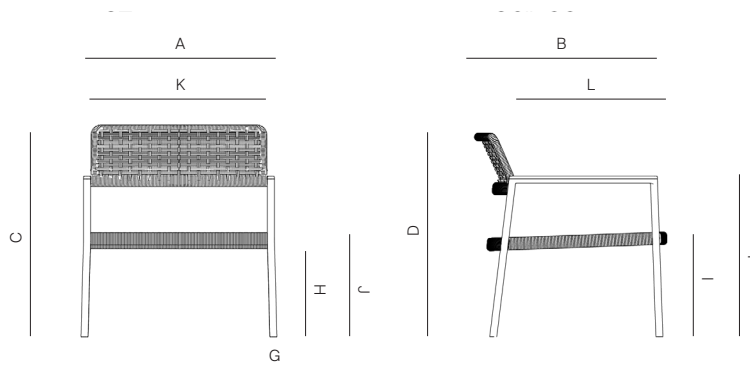

THOMPSON

by Mario Ruiz

CLASSIC LOUNGE CHAIR

822301

SPECIFICATIONS

Width:	27 1/2"	70 cm
Depth:	26"	66 cm
Height:	28 1/2"	72 cm
Seat height:	17 1/2"	46 cm

MATERIALS

Frame: Powder coated aluminum.

GREY
-22

ROPE

TEAK

ROPE

DANA O

danaoliving.com

CLASSIC LOUNGE CHAIR

822301

MEASURES INCH CM	OVERALL WIDTH	OVERALL DEPTH	OVERALL HEIGHT WITH CUSHIONS	OVERALL FRAME HEIGHT	ARM HEIGHT	ARM WIDTH	FOOT HEIGHT	SEAT HEIGHT WITH CUSHIONS	SEAT HEIGHT (FLOOR TO FRAME)	INSIDE SEAT WIDTH	INSIDE SEAT DEPTH
DESCRIPTION	A	B	C	D	F	G	H	I	J	K	L
CLASSIC LOUNGE CHAIR	27 1/2	26	28 1/2	28 1/2	22 1/2	1	12 3/4	17 1/2	14 1/2	24 3/4	24 1/4
SKU# 822301	69.8	66.3	72.4	72.4	57.1	2.5	32.6	44.6	37.1	63	61.8
ARM DINING CHAIR	23 1/4	23	32	32	25	1	17	18 1/4	18 1/4	20	21
SKU# 822101	58.9	58.1	81.4	81.4	63.5	2.5	43	46.2	46.2	50.7	53.6
SIDE CHAIR	21	23	32	32	-	-	17	18 1/4	18 1/4	20	21
SKU# 822201	53.6	58.1	81.4	81.4	-	-	43	46.2	46.2	50.7	53.3
ARM BAR STOOL	23	23	44	44	37	1	12 1/4	30 1/4	30 1/4	20	21 1/4
SKU# 828441	58.5	58.1	112	112	94	2.5	31.2	76.8	76.8	50.8	54.1
BAR STOOL	21	23	44	44	-	-	12 1/4	30 1/4	30 1/4	20	21
SKU# 828201	53.2	58.1	112	112	-	-	31.2	76.8	76.8	50.7	53.3

MEASURES INCH CM	# OF SEAT CUSHIONS	COM SEAT CUSHIONS YARDS METERS	DIAGONAL CLEARANCE	FURNITURE WEIGHT LBS KGS	TOTAL PIECES IN A BOX	BOXED WEIGHT LBS KGS	BOXED WIDTH	BOXED DEPTH	BOXED HEIGHT	CBM
DESCRIPTION			M							
CLASSIC LOUNGE CHAIR	-	-	39	41.89	1	45	30.50	29.75	31.50	0.47
SKU# 822301	-	-	99.3	19.00	1	20	77.47	75.57	80.01	0.47
ARM DINING CHAIR	-	-	39 3/4	30.80	1	35	26.25	26.25	34.75	0.39
SKU# 822101	-	-	101.1	14.00	1	16	66.68	66.68	88.27	0.39
SIDE CHAIR	-	-	39 1/2	26.40	1	30	24	26.25	34.75	0.36
SKU# 822201	-	-	100.5	12.00	1	14	60.96	66.68	88.27	0.36
ARM BAR STOOL	-	-	50 1/2	33.00	1	37	26	26.25	47.50	0.53
SKU# 828441	-	-	128.3	15.00	1	17	66.04	66.68	120.65	0.53
BAR STOOL	-	-	50 1/2	33.00	1	37	24	26.25	47.50	0.49
SKU# 828201	-	-	128.3	15.00	1	17	60.96	66.68	120.65	0.49