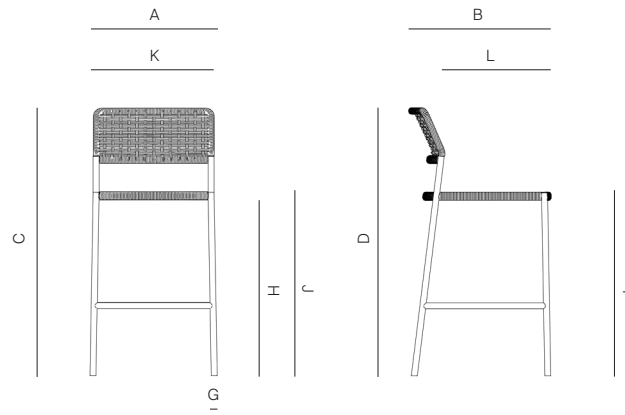

## SPECIFICATIONS

Width:	21"	53 cm
Depth:	23"	58 cm
Height:	44"	112 cm
Seat height:	30 1/4"	77 cm

## ALUMINUM

NATURAL  
-20

GREY  
-22

ROPE

TEAK

ROPE

# DANAO

[danaoliving.com](http://danaoliving.com)

BAR STOOL

828201

MEASURES INCH CM	OVERALL WIDTH	OVERALL DEPTH	OVERALL HEIGHT WITH CUSHIONS	OVERALL FRAME HEIGHT	ARM HEIGHT	ARM WIDTH	FOOT HEIGHT	SEAT HEIGHT WITH CUSHIONS	SEAT HEIGHT (FLOOR TO FRAME)	INSIDE SEAT WIDTH	INSIDE SEAT DEPTH
DESCRIPTION	A	B	C	D	F	G	H	I	J	K	L
CLASSIC LOUNGE CHAIR	27 1/2	26	28 1/2	28 1/2	22 1/2	1	12 3/4	17 1/2	14 1/2	24 3/4	24 1/4
SKU# 822301	69.8	66.3	72.4	72.4	57.1	2.5	32.6	44.6	37.1	63	61.8
ARM DINING CHAIR	23 1/4	23	32	32	25	1	17	18 1/4	18 1/4	20	21
SKU# 822101	58.9	58.1	81.4	81.4	63.5	2.5	43	46.2	46.2	50.7	53.6
SIDE CHAIR	21	23	32	32	-	-	17	18 1/4	18 1/4	20	21
SKU# 822201	53.6	58.1	81.4	81.4	-	-	43	46.2	46.2	50.7	53.3
ARM BAR STOOL	23	23	44	44	37	1	12 1/4	30 1/4	30 1/4	20	21 1/4
SKU# 828441	58.5	58.1	112	112	94	2.5	31.2	76.8	76.8	50.8	54.1
BAR STOOL	21	23	44	44	-	-	12 1/4	30 1/4	30 1/4	20	21
SKU# 828201	53.2	58.1	112	112	-	-	31.2	76.8	76.8	50.7	53.3

MEASURES INCH CM	# OF SEAT CUSHIONS	COM SEAT CUSHIONS YARDS METERS	DIAGONAL CLEARANCE	FURNITURE WEIGHT LBS KGS	TOTAL PIECES IN A BOX	BOXED WEIGHT LBS KGS	BOXED WIDTH	BOXED DEPTH	BOXED HEIGHT	CBM
DESCRIPTION			M							
CLASSIC LOUNGE CHAIR	-	-	39	41.89	1	45	30.50	29.75	31.50	0.47
SKU# 822301	-	-	99.3	19.00	1	20	77.47	75.57	80.01	0.47
ARM DINING CHAIR	-	-	39 3/4	30.80	1	35	26.25	26.25	34.75	0.39
SKU# 822101	-	-	101.1	14.00	1	16	66.68	66.68	88.27	0.39
SIDE CHAIR	-	-	39 1/2	26.40	1	30	24	26.25	34.75	0.36
SKU# 822201	-	-	100.5	12.00	1	14	60.96	66.68	88.27	0.36
ARM BAR STOOL	-	-	50 1/2	33.00	1	37	26	26.25	47.50	0.53
SKU# 828441	-	-	128.3	15.00	1	17	66.04	66.68	120.65	0.53
BAR STOOL	-	-	50 1/2	33.00	1	37	24	26.25	47.50	0.49
SKU# 828201	-	-	128.3	15.00	1	17	60.96	66.68	120.65	0.49