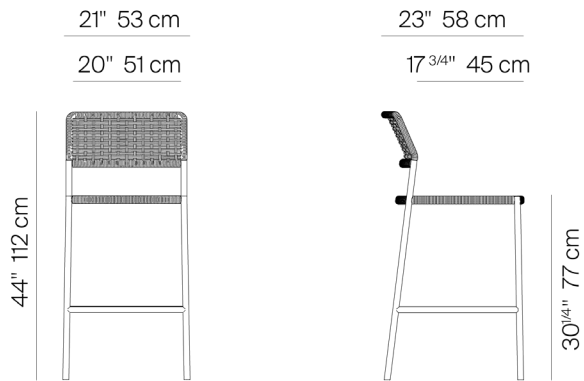

# THOMPSON

by Mario Ruiz

BAR STOOL

828201

## SPECIFICATIONS

Width:	21"	53 cm
Depth:	23"	58 cm
Height:	44"	112 cm
Seat height:	30 1/4"	77 cm

# DANAO

[danaoliving.com](http://danaoliving.com)

BAR STOOL

828201

MEASURES INCH CM	OVERALL WIDTH	OVERALL DEPTH	OVERALL HEIGHT WITH CUSHIONS	OVERALL FRAME HEIGHT	ARM HEIGHT	ARM WIDTH	FOOT HEIGHT	SEAT HEIGHT WITH CUSHIONS	SEAT HEIGHT (FLOOR TO FRAME)	INSIDE SEAT WIDTH	INSIDE SEAT DEPTH
DESCRIPTION	A	B	C	D	F	G	H	I	J	K	L
CLASSIC LOUNGE CHAIR	27 1/2	26	28 1/2	28 1/2	22 1/2	1	12 3/4	17 1/2	14 1/2	24 3/4	24 1/4
SKU# 822301	69.8	66.3	72.4	72.4	57.1	2.5	32.6	44.6	37.1	63	61.8
ARM DINING CHAIR	23 1/4	23	32	32	25	1	17	18 1/4	18 1/4	20	21
SKU# 822101	58.9	58.1	81.4	81.4	63.5	2.5	43	46.2	46.2	50.7	53.6
SIDE CHAIR	21	23	32	32	-	-	17	18 1/4	18 1/4	20	21
SKU# 822201	53.6	58.1	81.4	81.4	-	-	43	46.2	46.2	50.7	53.3
ARM BAR STOOL	23	23	44	44	37	1	12 1/4	30 1/4	30 1/4	20	21 1/4
SKU# 828441	58.5	58.1	112	112	94	2.5	31.2	76.8	76.8	50.8	54.1
BAR STOOL	21	23	44	44	-	-	12 1/4	30 1/4	30 1/4	20	21
SKU# 828201	53.2	58.1	112	112	-	-	31.2	76.8	76.8	50.7	53.3

MEASURES INCH CM	# OF SEAT CUSHIONS	COM SEAT CUSHIONS YARDS METERS	DIAGONAL CLEARANCE	FURNITURE WEIGHT LBS KGS	TOTAL PIECES IN A BOX	BOXED WEIGHT LBS KGS	BOXED WIDTH	BOXED DEPTH	BOXED HEIGHT	CBM
DESCRIPTION			M							
CLASSIC LOUNGE CHAIR	-	-	39	41.89	1	45	30.50	29.75	31.50	0.47
SKU# 822301	-	-	99.3	19.00	1	20	77.47	75.57	80.01	0.47
ARM DINING CHAIR	-	-	39 3/4	30.80	1	35	26.25	26.25	34.75	0.39
SKU# 822101	-	-	101.1	14.00	1	16	66.68	66.68	88.27	0.39
SIDE CHAIR	-	-	39 1/2	26.40	1	30	24	26.25	34.75	0.36
SKU# 822201	-	-	100.5	12.00	1	14	60.96	66.68	88.27	0.36
ARM BAR STOOL	-	-	50 1/2	33.00	1	37	26	26.25	47.50	0.53
SKU# 828441	-	-	128.3	15.00	1	17	66.04	66.68	120.65	0.53
BAR STOOL	-	-	50 1/2	33.00	1	37	24	26.25	47.50	0.49
SKU# 828201	-	-	128.3	15.00	1	17	60.96	66.68	120.65	0.49