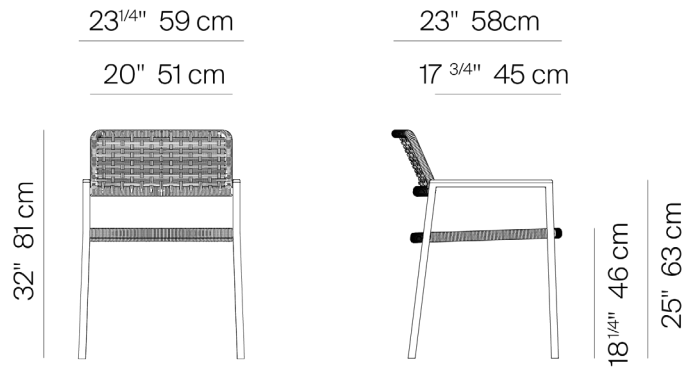

THOMPSON

by Mario Ruiz

ARM DINING CHAIR

822101

SPECIFICATIONS

Width:	23 1/4"	59 cm
Depth:	23"	58 cm
Height:	32"	81 cm
Seat height:	18 1/4"	46 cm

MATERIALS

Frame: Powder coated aluminum.

MEASURES INCH CM	OVERALL WIDTH	OVERALL DEPTH	OVERALL HEIGHT WITH CUSHIONS	OVERALL FRAME HEIGHT	ARM HEIGHT	ARM WIDTH	FOOT HEIGHT	SEAT HEIGHT WITH CUSHIONS	SEAT HEIGHT (FLOOR TO FRAME)	INSIDE SEAT WIDTH	INSIDE SEAT DEPTH
DESCRIPTION	A	B	C	D	F	G	H	I	J	K	L
CLASSIC LOUNGE CHAIR	27 1/2	26	28 1/2	28 1/2	22 1/2	1	12 3/4	17 1/2	14 1/2	24 3/4	24 1/4
SKU# 822301	69.8	66.3	72.4	72.4	57.1	2.5	32.6	44.6	37.1	63	61.8
ARM DINING CHAIR	23 1/4	23	32	32	25	1	17	18 1/4	18 1/4	20	21
SKU# 822101	58.9	58.1	81.4	81.4	63.5	2.5	43	46.2	46.2	50.7	53.6
SIDE CHAIR	21	23	32	32	-	-	17	18 1/4	18 1/4	20	21
SKU# 822201	53.6	58.1	81.4	81.4	-	-	43	46.2	46.2	50.7	53.3
ARM BAR STOOL	23	23	44	44	37	1	12 1/4	30 1/4	30 1/4	20	21 1/4
SKU# 828441	58.5	58.1	112	112	94	2.5	31.2	76.8	76.8	50.8	54.1
BAR STOOL	21	23	44	44	-	-	12 1/4	30 1/4	30 1/4	20	21
SKU# 828201	53.2	58.1	112	112	-	-	31.2	76.8	76.8	50.7	53.3

MEASURES INCH CM	# OF SEAT CUSHIONS	COM SEAT CUSHIONS YARDS METERS	DIAGONAL CLEARANCE	FURNITURE WEIGHT LBS KGS	TOTAL PIECES IN A BOX	BOXED WEIGHT LBS KGS	BOXED WIDTH	BOXED DEPTH	BOXED HEIGHT	CBM
DESCRIPTION			M							
CLASSIC LOUNGE CHAIR	-	-	39	41.89	1	45	30.50	29.75	31.50	0.47
SKU# 822301	-	-	99.3	19.00	1	20	77.47	75.57	80.01	0.47
ARM DINING CHAIR	-	-	39 3/4	30.80	1	35	26.25	26.25	34.75	0.39
SKU# 822101	-	-	101.1	14.00	1	16	66.68	66.68	88.27	0.39
SIDE CHAIR	-	-	39 1/2	26.40	1	30	24	26.25	34.75	0.36
SKU# 822201	-	-	100.5	12.00	1	14	60.96	66.68	88.27	0.36
ARM BAR STOOL	-	-	50 1/2	33.00	1	37	26	26.25	47.50	0.53
SKU# 828441	-	-	128.3	15.00	1	17	66.04	66.68	120.65	0.53
BAR STOOL	-	-	50 1/2	33.00	1	37	24	26.25	47.50	0.49
SKU# 828201	-	-	128.3	15.00	1	17	60.96	66.68	120.65	0.49