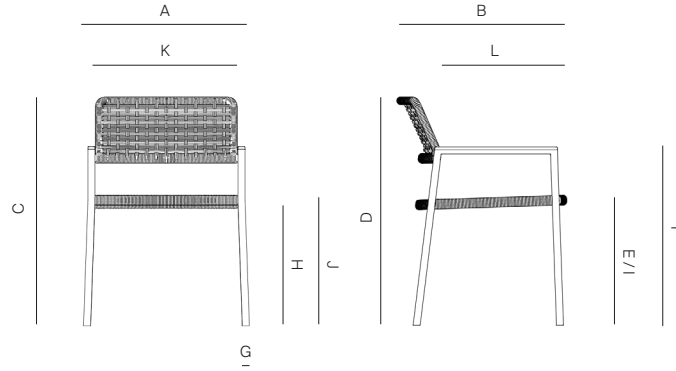

THOMPSON

by Mario Ruiz

ARM DINING CHAIR

822101

SPECIFICATIONS

Width:	23 1/4"	59 cm
Depth:	23"	58 cm
Height:	32"	81 cm
Seat height:	18 1/4"	46 cm

MATERIALS

Frame: Powder coated aluminum.

GREY
-22

ROPE

TEAK

ROPE

DANAO

danaoliving.com

ARM DINING CHAIR

822101

MEASURES INCH CM	OVERALL WIDTH	OVERALL DEPTH	OVERALL HEIGHT WITH CUSHIONS	OVERALL FRAME HEIGHT	ARM HEIGHT	ARM WIDTH	FOOT HEIGHT	SEAT HEIGHT WITH CUSHIONS	SEAT HEIGHT (FLOOR TO FRAME)	INSIDE SEAT WIDTH	INSIDE SEAT DEPTH
DESCRIPTION	A	B	C	D	F	G	H	I	J	K	L
CLASSIC LOUNGE CHAIR	27 1/2	26	28 1/2	28 1/2	22 1/2	1	12 3/4	17 1/2	14 1/2	24 3/4	24 1/4
SKU# 822301	69.8	66.3	72.4	72.4	57.1	2.5	32.6	44.6	37.1	63	61.8
ARM DINING CHAIR	23 1/4	23	32	32	25	1	17	18 1/4	18 1/4	20	21
SKU# 822101	58.9	58.1	81.4	81.4	63.5	2.5	43	46.2	46.2	50.7	53.6
SIDE CHAIR	21	23	32	32	-	-	17	18 1/4	18 1/4	20	21
SKU# 822201	53.6	58.1	81.4	81.4	-	-	43	46.2	46.2	50.7	53.3
ARM BAR STOOL	23	23	44	44	37	1	12 1/4	30 1/4	30 1/4	20	21 1/4
SKU# 828441	58.5	58.1	112	112	94	2.5	31.2	76.8	76.8	50.8	54.1
BAR STOOL	21	23	44	44	-	-	12 1/4	30 1/4	30 1/4	20	21
SKU# 828201	53.2	58.1	112	112	-	-	31.2	76.8	76.8	50.7	53.3

MEASURES INCH CM	# OF SEAT CUSHIONS	COM SEAT CUSHIONS YARDS METERS	DIAGONAL CLEARANCE	FURNITURE WEIGHT LBS KGS	TOTAL PIECES IN A BOX	BOXED WEIGHT LBS KGS	BOXED WIDTH	BOXED DEPTH	BOXED HEIGHT	CBM
DESCRIPTION			M							
CLASSIC LOUNGE CHAIR	-	-	39	41.89	1	45	30.50	29.75	31.50	0.47
SKU# 822301	-	-	99.3	19.00	1	20	77.47	75.57	80.01	0.47
ARM DINING CHAIR	-	-	39 3/4	30.80	1	35	26.25	26.25	34.75	0.39
SKU# 822101	-	-	101.1	14.00	1	16	66.68	66.68	88.27	0.39
SIDE CHAIR	-	-	39 1/2	26.40	1	30	24	26.25	34.75	0.36
SKU# 822201	-	-	100.5	12.00	1	14	60.96	66.68	88.27	0.36
ARM BAR STOOL	-	-	50 1/2	33.00	1	37	26	26.25	47.50	0.53
SKU# 828441	-	-	128.3	15.00	1	17	66.04	66.68	120.65	0.53
BAR STOOL	-	-	50 1/2	33.00	1	37	24	26.25	47.50	0.49
SKU# 828201	-	-	128.3	15.00	1	17	60.96	66.68	120.65	0.49