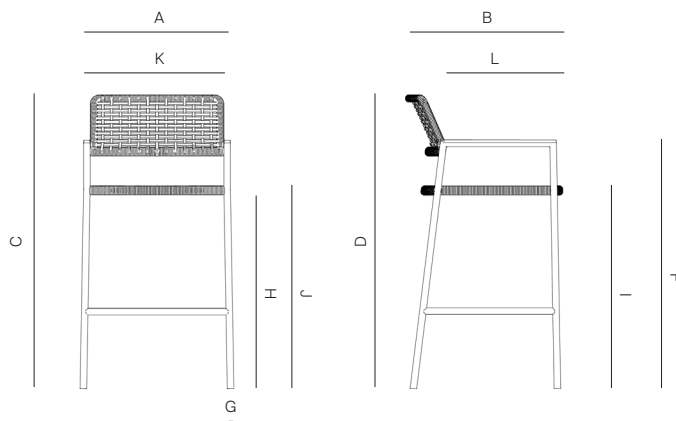

THOMPSON

by Mario Ruiz

ARM BAR STOOL

828441

SPECIFICATIONS

Width:	23"	58 cm
Depth:	23"	58 cm
Height:	44"	112 cm
Seat height:	30 1/4"	77 cm

MATERIALS

Frame: Powder coated aluminum.

GREY
-22

ROPE

TEAK

ROPE

DANAO

ARM BAR STOOL

828441

MEASURES INCH CM	OVERALL WIDTH	OVERALL DEPTH	OVERALL HEIGHT WITH CUSHIONS	OVERALL FRAME HEIGHT	ARM HEIGHT	ARM WIDTH	FOOT HEIGHT	SEAT HEIGHT WITH CUSHIONS	SEAT HEIGHT (FLOOR TO FRAME)	INSIDE SEAT WIDTH	INSIDE SEAT DEPTH
DESCRIPTION	A	B	C	D	F	G	H	I	J	K	L
CLASSIC LOUNGE CHAIR	27 1/2	26	28 1/2	28 1/2	22 1/2	1	12 3/4	17 1/2	14 1/2	24 3/4	24 1/4
SKU# 822301	69.8	66.3	72.4	72.4	57.1	2.5	32.6	44.6	37.1	63	61.8
ARM DINING CHAIR	23 1/4	23	32	32	25	1	17	18 1/4	18 1/4	20	21
SKU# 822101	58.9	58.1	81.4	81.4	63.5	2.5	43	46.2	46.2	50.7	53.6
SIDE CHAIR	21	23	32	32	-	-	17	18 1/4	18 1/4	20	21
SKU# 822201	53.6	58.1	81.4	81.4	-	-	43	46.2	46.2	50.7	53.3
ARM BAR STOOL	23	23	44	44	37	1	12 1/4	30 1/4	30 1/4	20	21 1/4
SKU# 828441	58.5	58.1	112	112	94	2.5	31.2	76.8	76.8	50.8	54.1
BAR STOOL	21	23	44	44	-	-	12 1/4	30 1/4	30 1/4	20	21
SKU# 828201	53.2	58.1	112	112	-	-	31.2	76.8	76.8	50.7	53.3

MEASURES INCH CM	# OF SEAT CUSHIONS	COM SEAT CUSHIONS YARDS METERS	DIAGONAL CLEARANCE	FURNITURE WEIGHT LBS KGS	TOTAL PIECES IN A BOX	BOXED WEIGHT LBS KGS	BOXED WIDTH	BOXED DEPTH	BOXED HEIGHT	CBM
DESCRIPTION			M							
CLASSIC LOUNGE CHAIR	-	-	39	41.89	1	45	30.50	29.75	31.50	0.47
SKU# 822301	-	-	99.3	19.00	1	20	77.47	75.57	80.01	0.47
ARM DINING CHAIR	-	-	39 3/4	30.80	1	35	26.25	26.25	34.75	0.39
SKU# 822101	-	-	101.1	14.00	1	16	66.68	66.68	88.27	0.39
SIDE CHAIR	-	-	39 1/2	26.40	1	30	24	26.25	34.75	0.36
SKU# 822201	-	-	100.5	12.00	1	14	60.96	66.68	88.27	0.36
ARM BAR STOOL	-	-	50 1/2	33.00	1	37	26	26.25	47.50	0.53
SKU# 828441	-	-	128.3	15.00	1	17	66.04	66.68	120.65	0.53
BAR STOOL	-	-	50 1/2	33.00	1	37	24	26.25	47.50	0.49
SKU# 828201	-	-	128.3	15.00	1	17	60.96	66.68	120.65	0.49