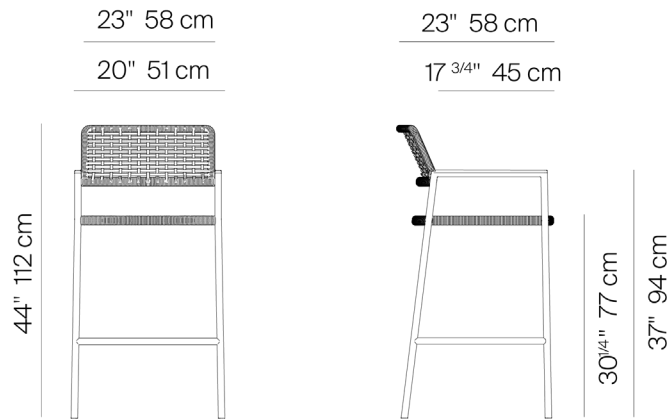

THOMPSON

by Mario Ruiz

ARM BAR STOOL

828441

SPECIFICATIONS

Width:	23"	58 cm
Depth:	23"	58 cm
Height:	44"	112 cm
Seat height:	30 1/4"	77 cm

MATERIALS

Frame: Powder coated aluminum.

GREY
-22

ROPE

TEAK

ROPE

DANAO

ARM BAR STOOL

828441

MEASURES INCH CM	OVERALL WIDTH	OVERALL DEPTH	OVERALL HEIGHT WITH CUSHIONS	OVERALL FRAME HEIGHT	ARM HEIGHT	ARM WIDTH	FOOT HEIGHT	SEAT HEIGHT WITH CUSHIONS	SEAT HEIGHT (FLOOR TO FRAME)	INSIDE SEAT WIDTH	INSIDE SEAT DEPTH
DESCRIPTION	A	B	C	D	F	G	H	I	J	K	L
CLASSIC LOUNGE CHAIR	27 1/2	26	28 1/2	28 1/2	22 1/2	1	12 3/4	17 1/2	14 1/2	24 3/4	24 1/4
SKU# 822301	69.8	66.3	72.4	72.4	57.1	2.5	32.6	44.6	37.1	63	61.8
ARM DINING CHAIR	23 1/4	23	32	32	25	1	17	18 1/4	18 1/4	20	21
SKU# 822101	58.9	58.1	81.4	81.4	63.5	2.5	43	46.2	46.2	50.7	53.6
SIDE CHAIR	21	23	32	32	-	-	17	18 1/4	18 1/4	20	21
SKU# 822201	53.6	58.1	81.4	81.4	-	-	43	46.2	46.2	50.7	53.3
ARM BAR STOOL	23	23	44	44	37	1	12 1/4	30 1/4	30 1/4	20	21 1/4
SKU# 828441	58.5	58.1	112	112	94	2.5	31.2	76.8	76.8	50.8	54.1
BAR STOOL	21	23	44	44	-	-	12 1/4	30 1/4	30 1/4	20	21
SKU# 828201	53.2	58.1	112	112	-	-	31.2	76.8	76.8	50.7	53.3

MEASURES INCH CM	# OF SEAT CUSHIONS	COM SEAT CUSHIONS YARDS METERS	DIAGONAL CLEARANCE	FURNITURE WEIGHT LBS KGS	TOTAL PIECES IN A BOX	BOXED WEIGHT LBS KGS	BOXED WIDTH	BOXED DEPTH	BOXED HEIGHT	CBM
DESCRIPTION			M							
CLASSIC LOUNGE CHAIR	-	-	39	41.89	1	45	30.50	29.75	31.50	0.47
SKU# 822301	-	-	99.3	19.00	1	20	77.47	75.57	80.01	0.47
ARM DINING CHAIR	-	-	39 3/4	30.80	1	35	26.25	26.25	34.75	0.39
SKU# 822101	-	-	101.1	14.00	1	16	66.68	66.68	88.27	0.39
SIDE CHAIR	-	-	39 1/2	26.40	1	30	24	26.25	34.75	0.36
SKU# 822201	-	-	100.5	12.00	1	14	60.96	66.68	88.27	0.36
ARM BAR STOOL	-	-	50 1/2	33.00	1	37	26	26.25	47.50	0.53
SKU# 828441	-	-	128.3	15.00	1	17	66.04	66.68	120.65	0.53
BAR STOOL	-	-	50 1/2	33.00	1	37	24	26.25	47.50	0.49
SKU# 828201	-	-	128.3	15.00	1	17	60.96	66.68	120.65	0.49