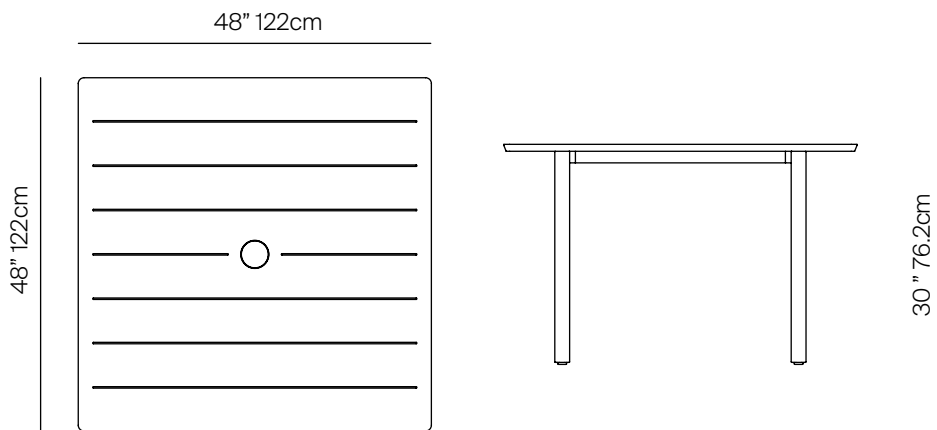

TAOS

by Mario Ruiz

SQ DINING TABLE ALUMINUM 48"

866304

SPECIFICATIONS

Width:	48"	122 cm
Depth:	48"	122 cm
Height:	30"	76.2 cm

MATERIALS

Frame: Powder coated aluminum.
Table top: Powder coated aluminum.
Furniture Cover Available.

FINISHES

SPACE GREY
-52

MUSCADE
-51

STONE
-43

SHELL
-45

WHITE
-53

ALUMINUM

SQUARE DINING TABLE ALUMINUM 48"

866304

MEASURES INCH CM	OVERALL LENGTH	OVERALL WIDTH	OVERALL HEIGHT	SIZE OF BASE	FOOT HEIGHT	OVERGANG AT ENDS	TABLE TOP THICKNESS	APRON TO FLOOR CLEARANCE	SPACE BETWEEN LEGS AT HEAD	SPACE BETWEEN LEGS AT SIDE	SEAT UP TO (APROX. 20"W CHAIRS SPACED 2" APART)
DESCRIPTION	A	B	C	D	E	F	G	H	I	J	K
SQUARE DINING TABLE ALUMINUM 48"	48	48	30	34 1/4	27 1/2	7	1	29	30.5	30.5	4
SKU# 866304	122	122	76.2	86.8	69.6	17.6	2.4	73.6	77	77	

MEASURES INCH CM	DIAGONAL CLEARANCE	OVERALL FURNITURE WEIGHT LBS KGS	TOTAL PIECES IN A BOX	BOXED WEIGHT LBS KGS	CBM
DESCRIPTION	L				
SQUARE DINING TABLE ALUMINUM	50 3/4	58	1	96	11.3
SKU# 866304	128.6	26	1	44	