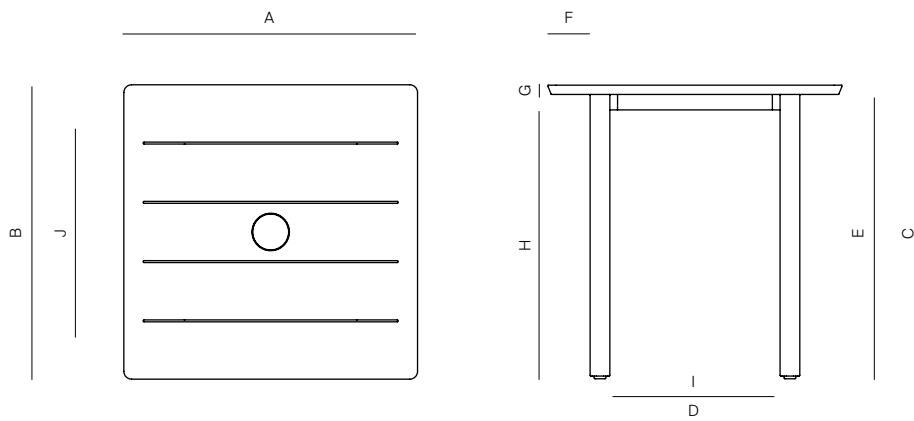

TAOS

by Mario Ruiz

SQ DINING TABLE ALUMINUM 48"

866304

SPECIFICATIONS

Width:	48"	122 cm
Depth:	48"	122 cm
Height:	30"	76.2 cm

MATERIALS

Frame: Powder coated aluminum.
Table top: Powder coated aluminum.
Furniture Cover Available.

FINISHES

SPACE GREY
-52

MUSCADE
-51

STONE
-43

SHELL
-45

WHITE
-53

ALUMINUM

SQUARE DINING TABLE ALUMINUM 48"

866304

MEASURES INCH CM	OVERALL LENGTH	OVERALL WIDTH	OVERALL HEIGHT	SIZE OF BASE	FOOT HEIGHT	OVERGANG AT ENDS	TABLE TOP THICKNESS	APRON TO FLOOR CLEARANCE	SPACE BETWEEN LEGS AT HEAD	SPACE BETWEEN LEGS AT SIDE	SEAT UP TO (APROX. 20"W CHAIRS SPACED 2" APART)
DESCRIPTION	A	B	C	D	E	F	G	H	I	J	K
SQUARE DINING TABLE ALUMINUM 48"	48	48	30	34 1/4	27 1/2	7	1	29	30.5	30.5	4
SKU# 866304	122	122	76.2	86.8	69.6	17.6	2.4	73.6	77	77	

MEASURES INCH CM	DIAGONAL CLEARANCE	OVERALL FURNITURE WEIGHT LBS KGS	TOTAL PIECES IN A BOX	BOXED WEIGHT LBS KGS	CBM
DESCRIPTION	L				
SQUARE DINING TABLE ALUMINUM	50 3/4	58	1	96	11.3
SKU# 866304	128.6	26	1	44	