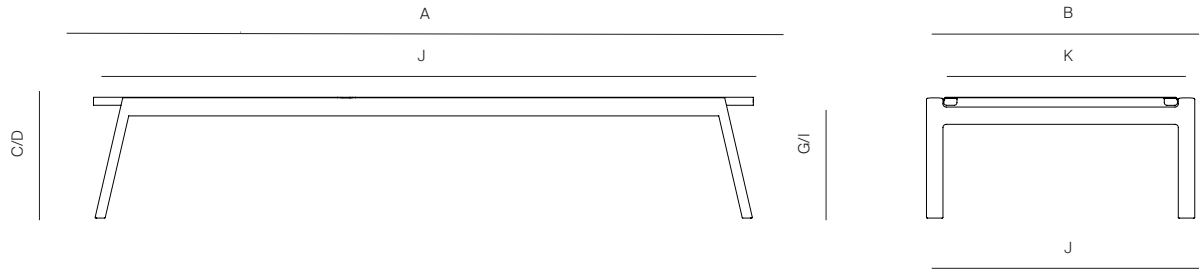

TAOS

by Mario Ruiz

BATYLINE CHAISE STACKABLE

862901

SPECIFICATIONS

Width:	78 1/2"	199.4 cm
Depth:	32"	81.4 cm
Height:	14 1/4"	36.5 cm
Seat height:	14 1/4"	36.5 cm

MATERIALS

Frame: Marine Grade Powder coated aluminum.

SAGE -76
PUMICE -34

SHELL -45
SAND -35

WHITE -53
WHITE -32

ALUMINUM / BATYLINE

DANAO

danaoliving.com

MEASURES INCH CM	OVERALL WIDTH	OVERALL DEPTH	OVERALL HEIGHT WITH CUSHIONS	OVERALL FRAME HEIGHT	ARM HEIGHT	ARM WIDTH	FOOT HEIGHT	SEAT HEIGHT WITH CUSHIONS	SEAT HEIGHT (FLOOR TO FRAME)	INSIDE SEAT WIDTH	INSIDE SEAT DEPTH
DESCRIPTION	A	B	C	D	E	F	G	H	I	J	K
POOL CHAISE STACKABLE	78 1/2	32	14 1/4	14 1/4	-	-	11 1/4	-	14 1/4	48 1/2	28
SKU# 862901	199.4	81.4	36.5	36.5	-	-	28.4	-	36.5	123.5	71.4

MEASURES INCH CM	# OF SEAT CUSHIONS	COM SEAT CUSHIONS YARDS METERS	DIAGONAL CLEARANCE	FURNITURE WEIGHT LBS KGS	TOTAL PIECES IN A BOX	BOXED WEIGHT LBS KGS	CBM
DESCRIPTION	L						
POOL CHAISE STACKABLE	-	-	35	56	2	121	34.8
SKU# 862901	-	-	88.5	25	2	55	