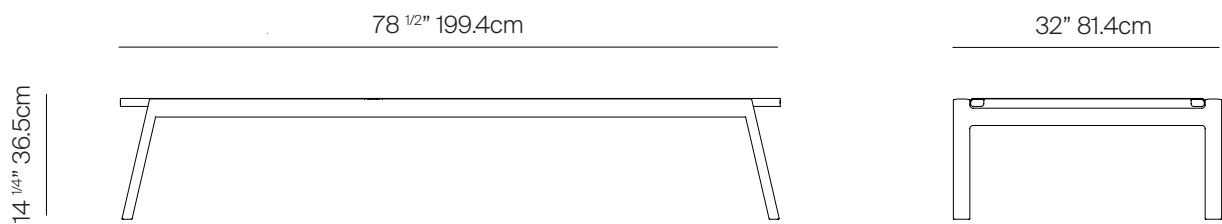

TAOS

by Mario Ruiz

BATYLINE CHAISE STACKABLE

862901

SPECIFICATIONS

Width:	78 1/2"	199.4 cm
Depth:	32"	81.4 cm
Height:	14 1/4"	36.5 cm
Seat height:	14 1/4"	36.5 cm

MATERIALS

Frame: Marine Grade Powder coated aluminum.

SAGE -76
PUMICE -34

SHELL -45
SAND -35

WHITE -53
WHITE -32

ALUMINUM / BATYLINE

DANAO

danaoliving.com

MEASURES INCH CM	OVERALL WIDTH	OVERALL DEPTH	OVERALL HEIGHT WITH CUSHIONS	OVERALL FRAME HEIGHT	ARM HEIGHT	ARM WIDTH	FOOT HEIGHT	SEAT HEIGHT WITH CUSHIONS	SEAT HEIGHT (FLOOR TO FRAME)	INSIDE SEAT WIDTH	INSIDE SEAT DEPTH
DESCRIPTION	A	B	C	D	E	F	G	H	I	J	K
POOL CHAISE STACKABLE	78 1/2	32	14 1/4	14 1/4	-	-	11 1/4	-	14 1/4	48 1/2	28
SKU# 862901	199.4	81.4	36.5	36.5	-	-	28.4	-	36.5	123.5	71.4

MEASURES INCH CM	# OF SEAT CUSHIONS	COM SEAT CUSHIONS YARDS METERS	DIAGONAL CLEARANCE	FURNITURE WEIGHT LBS KGS	TOTAL PIECES IN A BOX	BOXED WEIGHT LBS KGS	CBM
DESCRIPTION	L						
POOL CHAISE STACKABLE	-	-	35	56	2	121	34.8
SKU# 862901	-	-	88.5	25	2	55	