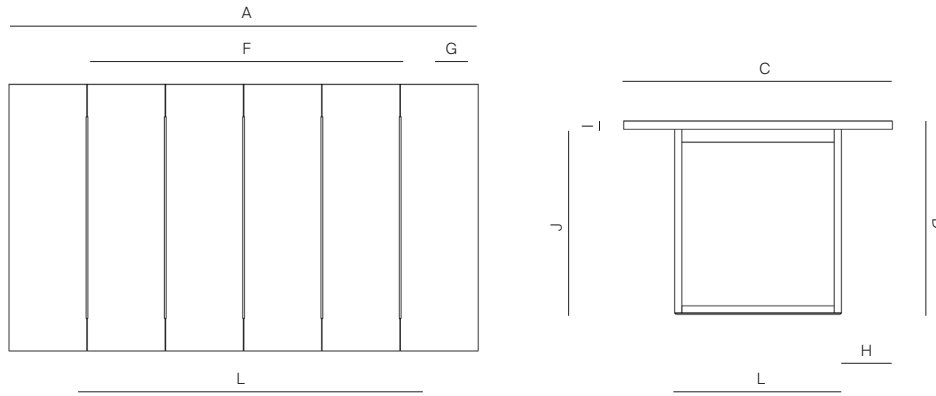

DINING TABLE 72"

176201

MEASURES INCH CM	OVERALL LENGTH	OVERALL WIDTH	OVERALL HEIGHT	SIZE OF BASE	OVERHANG AT ENDS	OVERHANG AT SIDES	TABLE TOP THICKNESS	APRON TO FLOOR CLEARANCE	SPACE BETWEEN LEGS AT HEAD	SPACE BETWEEN LEGS AT SIDE	SEAT UP TO
DESCRIPTION	A	C	D	F	G	H	I	J	K	L	
51" COFFEE TABLE SKU# 175201	51 1/4 130.2	34 86.6	9 23	36 1/2 93	7 3/4 20	7 3/4 20	1 1/4 3.2	7 1/2 19	-	-	-
71" COFFEE TABLE SKU# 175202	71 1/2 181.7	46 116.8	9 23	56 142	7 3/4 20	7 3/4 20	1 1/4 3.2	7 1/2 19	-	-	-
SIDE TABLE SKU# 175001	30 1/2 77.7	30 1/2 77.7	9 23	17 1/4 44	6 1/2 16.5	6 1/2 16.5	1 1/4 3.2	7 1/2 19	-	-	-
DINING TABLE 72" SKU# 176201	72 183	41 104	29 1/2 75	48 122	12 30	7 3/4 19.6	1 1/4 3.2	24 3/4 63	23 58.5	38 96.5	4 TO 6 4 TO 6
DINING TABLE 84" SKU# 176202	84 213	41 104	29 1/2 75	60 152.4	12 30	7 3/4 19.6	1 1/4 3.2	24 3/4 63	23 58.5	50 127	6 6
DINING TABLE 96" SKU# 176203	96 243.8	41 104	29 1/2 75	72 183	12 30	7 3/4 19.6	1 1/4 3.2	24 3/4 63	23 58.5	62 157	6 TO 8 6 TO 8
DINING TABLE 108" SKU# 176204	108 274.3	41 104	29 1/2 75	83 3/4 212.7	12 30	7 3/4 19.6	1 1/4 3.2	24 3/4 63	23 58.5	73 3/4 187	8 TO 10 8 TO 10
DINING TABLE 120" SKU# 176205	120 305	41 104	29 1/2 75	96 244	12 30	7 3/4 19.6	1 1/4 3.2	24 3/4 63	23 58.5	86 218.5	10 TO 12 10 TO 12

MEASURES INCH CM	DIAGONAL CLEARANCE	OVERALL FURNITURE WEIGHT LBS KGS	TOTAL PIECES IN A BOX	BOXED WEIGHT LBS KGS	BOXED WIDTH	BOXED DEPTH	BOXED HEIGHT	CBM
DESCRIPTION	M							
51" COFFEE TABLE SKU# 175201	27 1/2 70	77 34	1 1	83 37	54.50 138	37.25 94.62	12.25 31.12	0.41 0.41
71" COFFEE TABLE SKU# 175202	39 99	134 60	1 1	163 73	74.75 189	49 124.46	12.25 31.12	0.74 0.74
SIDE TABLE SKU# 175001	25 1/4 64	46 21	1 1	50 22	33.75 85	33.75 85.73	12.25 31.12	0.23 0.23
DINING TABLE 72" SKU# 176201	44 1/2 113	147 67	1 1	196 88	75 190	44 111.76	32.50 82.55	1.76 1.76
DINING TABLE 84" SKU# 176202	44 1/2 113	150 69	1 1	201 91	87 220.98	44 111.76	32.50 82.55	2.04 2.04
DINING TABLE 96" SKU# 176203	44 1/2 113	157 71	1 1	205 92	99 251.46	44 111.76	32.75 83.19	2.34 2.34
DINING TABLE 108" SKU# 176204	44 1/2 113	161 73	1 1	210 95	111 281.94	44 111.76	32.75 83.19	2.62 2.62
DINING TABLE 120" SKU# 176205	44 1/2 113	165 75	1 1	214 96	123.25 313.06	44 111.76	32.75 83.19	2.91 2.91