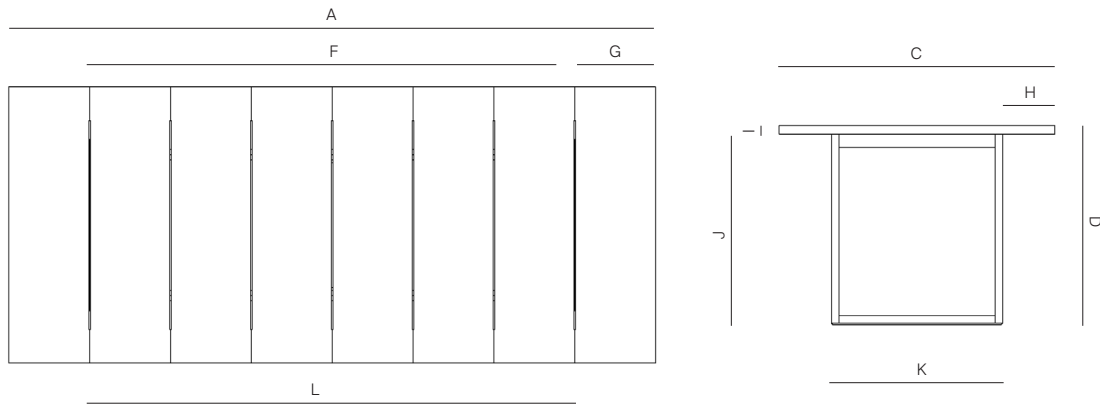

danaoliving.com

DINING TABLE 96"

176203

MEASURES INCH CM	OVERALL LENGTH	OVERALL WIDTH	OVERALL HEIGHT	SIZE OF BASE	OVERHANG AT ENDS	OVERHANG AT SIDES	TABLE TOP THICKNESS	APRON TO FLOOR CLEARANCE	SPACE BETWEEN LEGS AT HEAD	SPACE BETWEEN LEGS AT SIDE	SEAT UP TO
DESCRIPTION	A	C	D	F	G	H	I	J	K	L	
51" COFFEE TABLE SKU# 175201	51 1/4 130.2	34 86.6	9 23	36 1/2 93	7 3/4 20	7 3/4 20	1 1/4 3.2	7 1/2 19	-	-	-
71" COFFEE TABLE SKU# 175202	71 1/2 181.7	46 116.8	9 23	56 142	7 3/4 20	7 3/4 20	1 1/4 3.2	7 1/2 19	-	-	-
SIDE TABLE SKU# 175001	30 1/2 77.7	30 1/2 77.7	9 23	17 1/4 44	6 1/2 16.5	6 1/2 16.5	1 1/4 3.2	7 1/2 19	-	-	-
DINING TABLE 72" SKU# 176201	72 183	41 104	29 1/2 75	48 122	12 30	7 3/4 19.6	1 1/4 3.2	24 3/4 63	23 58.5	38 96.5	4 TO 6 4 TO 6
DINING TABLE 84" SKU# 176202	84 213	41 104	29 1/2 75	60 152.4	12 30	7 3/4 19.6	1 1/4 3.2	24 3/4 63	23 58.5	50 127	6 6
DINING TABLE 96" SKU# 176203	96 243.8	41 104	29 1/2 75	72 183	12 30	7 3/4 19.6	1 1/4 3.2	24 3/4 63	23 58.5	62 157	6 TO 8 6 TO 8
DINING TABLE 108" SKU# 176204	108 274.3	41 104	29 1/2 75	83 3/4 212.7	12 30	7 3/4 19.6	1 1/4 3.2	24 3/4 63	23 58.5	73 3/4 187	8 TO 10 8 TO 10
DINING TABLE 120" SKU# 176205	120 305	41 104	29 1/2 75	96 244	12 30	7 3/4 19.6	1 1/4 3.2	24 3/4 63	23 58.5	86 218.5	10 TO 12 10 TO 12