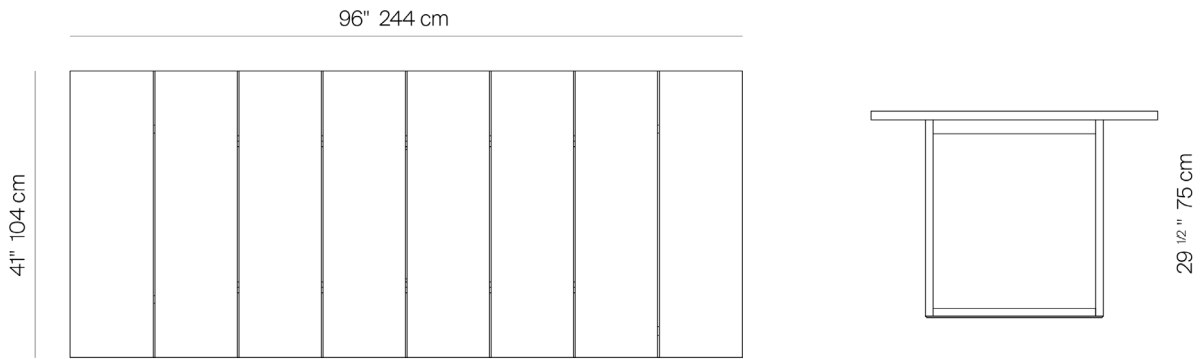

ALSO AVAILABLE IN:

DINING TABLE 72"

176201

DINING TABLE 84"

176202

DINING TABLE 108"

176204

DINING TABLE 120"

176205

SPECIFICATIONS

Width:	72"	183 cm
	84"	213 cm
	96"	244 cm
	108"	274 cm
	120"	305 cm
Depth:	41"	104 cm
Height:	29 1/4"	74 cm

FINISHES

NATURAL
-20

GREY
-22

TEAK

MATERIALS

Frame: Premium Grade Teak Wood.

Furniture cover available

DANAO

danaoliving.com