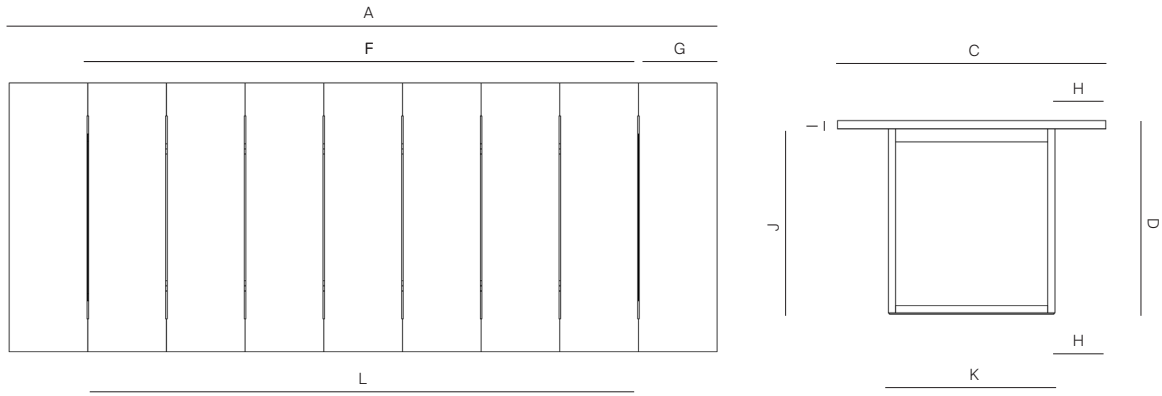

DINING TABLE 108"

176204

MEASURES INCH CM	OVERALL LENGTH	OVERALL WIDTH	OVERALL HEIGHT	SIZE OF BASE	OVERHANG AT ENDS	OVERHANG AT SIDES	TABLE TOP THICKNESS	APRON TO FLOOR CLEARANCE	SPACE BETWEEN LEGS AT HEAD	SPACE BETWEEN LEGS AT SIDE	SEAT UP TO
DESCRIPTION	A	C	D	F	G	H	I	J	K	L	
51" COFFEE TABLE SKU# 175201	51 1/4 130.2	34 86.6	9 23	36 1/2 93	7 3/4 20	7 3/4 20	1 1/4 3.2	7 1/2 19	-	-	-
71" COFFEE TABLE SKU# 175202	71 1/2 181.7	46 116.8	9 23	56 142	7 3/4 20	7 3/4 20	1 1/4 3.2	7 1/2 19	-	-	-
SIDE TABLE SKU# 175001	30 1/2 77.7	30 1/2 77.7	9 23	17 1/4 44	6 1/2 16.5	6 1/2 16.5	1 1/4 3.2	7 1/2 19	-	-	-
DINING TABLE 72" SKU# 176201	72 183	41 104	29 1/2 75	48 122	12 30	7 3/4 19.6	1 1/4 3.2	24 3/4 63	23 58.5	38 96.5	4 TO 6 4 TO 6
DINING TABLE 84" SKU# 176202	84 213	41 104	29 1/2 75	60 152.4	12 30	7 3/4 19.6	1 1/4 3.2	24 3/4 63	23 58.5	50 127	6 6
DINING TABLE 96" SKU# 176203	96 243.8	41 104	29 1/2 75	72 183	12 30	7 3/4 19.6	1 1/4 3.2	24 3/4 63	23 58.5	62 157	6 TO 8 6 TO 8
DINING TABLE 108" SKU# 176204	108 274.3	41 104	29 1/2 75	83 3/4 212.7	12 30	7 3/4 19.6	1 1/4 3.2	24 3/4 63	23 58.5	73 3/4 187	8 TO 10 8 TO 10
DINING TABLE 120" SKU# 176205	120 305	41 104	29 1/2 75	96 244	12 30	7 3/4 19.6	1 1/4 3.2	24 3/4 63	23 58.5	86 218.5	10 TO 12 10 TO 12

MEASURES INCH CM	DIAGONAL CLEARANCE	OVERALL FURNITURE WEIGHT LBS KGS	TOTAL PIECES IN A BOX	BOXED WEIGHT LBS KGS	BOXED WIDTH	BOXED DEPTH	BOXED HEIGHT	CBM
DESCRIPTION	M							
51" COFFEE TABLE SKU# 175201	27 1/2 70	77 34	1 1	83 37	54.50 138	37.25 94.62	12.25 31.12	0.41 0.41
71" COFFEE TABLE SKU# 175202	39 99	134 60	1 1	163 73	74.75 189	49 124.46	12.25 31.12	0.74 0.74
SIDE TABLE SKU# 175001	25 1/4 64	46 21	1 1	50 22	33.75 85	33.75 85.73	12.25 31.12	0.23 0.23
DINING TABLE 72" SKU# 176201	44 1/2 113	147 67	1 1	196 88	75 190	44 111.76	32.50 82.55	1.76 1.76
DINING TABLE 84" SKU# 176202	44 1/2 113	150 69	1 1	201 91	87 220.98	44 111.76	32.50 82.55	2.04 2.04
DINING TABLE 96" SKU# 176203	44 1/2 113	157 71	1 1	205 92	99 251.46	44 111.76	32.75 83.19	2.34 2.34
DINING TABLE 108" SKU# 176204	44 1/2 113	161 73	1 1	210 95	111 281.94	44 111.76	32.75 83.19	2.62 2.62
DINING TABLE 120" SKU# 176205	44 1/2 113	165 75	1 1	214 96	123.25 313.06	44 111.76	32.75 83.19	2.91 2.91