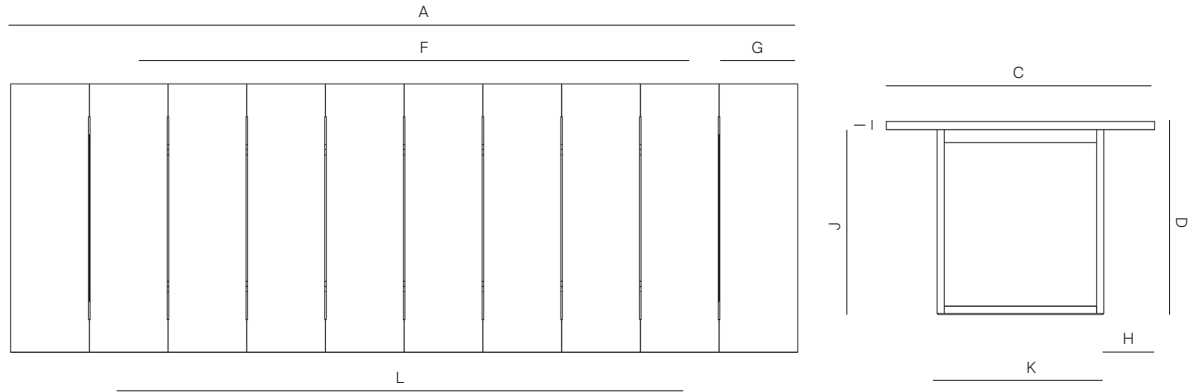

DINING TABLE 120"

176205

MEASURES INCH CM	OVERALL LENGTH	OVERALL WIDTH	OVERALL HEIGHT	SIZE OF BASE	OVERHANG AT ENDS	OVERHANG AT SIDES	TABLE TOP THICKNESS	APRON TO FLOOR CLEARANCE	SPACE BETWEEN LEGS AT HEAD	SPACE BETWEEN LEGS AT SIDE	SEAT UP TO
DESCRIPTION	A	C	D	F	G	H	I	J	K	L	
51" COFFEE TABLE SKU# 175201	51 1/4 130.2	34 86.6	9 23	36 1/2 93	7 3/4 20	7 3/4 20	1 1/4 3.2	7 1/2 19	-	-	-
71" COFFEE TABLE SKU# 175202	71 1/2 181.7	46 116.8	9 23	56 142	7 3/4 20	7 3/4 20	1 1/4 3.2	7 1/2 19	-	-	-
SIDE TABLE SKU# 175001	30 1/2 77.7	30 1/2 77.7	9 23	17 1/4 44	6 1/2 16.5	6 1/2 16.5	1 1/4 3.2	7 1/2 19	-	-	-
DINING TABLE 72" SKU# 176201	72 183	41 104	29 1/2 75	48 122	12 30	7 3/4 19.6	1 1/4 3.2	24 3/4 63	23 58.5	38 96.5	4 TO 6 4 TO 6
DINING TABLE 84" SKU# 176202	84 213	41 104	29 1/2 75	60 152.4	12 30	7 3/4 19.6	1 1/4 3.2	24 3/4 63	23 58.5	50 127	6 6
DINING TABLE 96" SKU# 176203	96 243.8	41 104	29 1/2 75	72 183	12 30	7 3/4 19.6	1 1/4 3.2	24 3/4 63	23 58.5	62 157	6 TO 8 6 TO 8
DINING TABLE 108" SKU# 176204	108 274.3	41 104	29 1/2 75	83 3/4 212.7	12 30	7 3/4 19.6	1 1/4 3.2	24 3/4 63	23 58.5	73 3/4 187	8 TO 10 8 TO 10
DINING TABLE 120" SKU# 176205	120 305	41 104	29 1/2 75	96 244	12 30	7 3/4 19.6	1 1/4 3.2	24 3/4 63	23 58.5	86 218.5	10 TO 12 10 TO 12

MEASURES INCH CM	DIAGONAL CLEARANCE	OVERALL FURNITURE WEIGHT LBS KGS	TOTAL PIECES IN A BOX	BOXED WEIGHT LBS KGS	BOXED WIDTH	BOXED DEPTH	BOXED HEIGHT	CBM
DESCRIPTION	M							
51" COFFEE TABLE SKU# 175201	27 1/2 70	77 34	1 1	83 37	54.50 138	37.25 94.62	12.25 31.12	0.41 0.41
71" COFFEE TABLE SKU# 175202	39 99	134 60	1 1	163 73	74.75 189	49 124.46	12.25 31.12	0.74 0.74
SIDE TABLE SKU# 175001	25 1/4 64	46 21	1 1	50 22	33.75 85	33.75 85.73	12.25 31.12	0.23 0.23
DINING TABLE 72" SKU# 176201	44 1/2 113	147 67	1 1	196 88	75 190	44 111.76	32.50 82.55	1.76 1.76
DINING TABLE 84" SKU# 176202	44 1/2 113	150 69	1 1	201 91	87 220.98	44 111.76	32.50 82.55	2.04 2.04
DINING TABLE 96" SKU# 176203	44 1/2 113	157 71	1 1	205 92	99 251.46	44 111.76	32.75 83.19	2.34 2.34
DINING TABLE 108" SKU# 176204	44 1/2 113	161 73	1 1	210 95	111 281.94	44 111.76	32.75 83.19	2.62 2.62
DINING TABLE 120" SKU# 176205	44 1/2 113	165 75	1 1	214 96	123.25 313.06	44 111.76	32.75 83.19	2.91 2.91