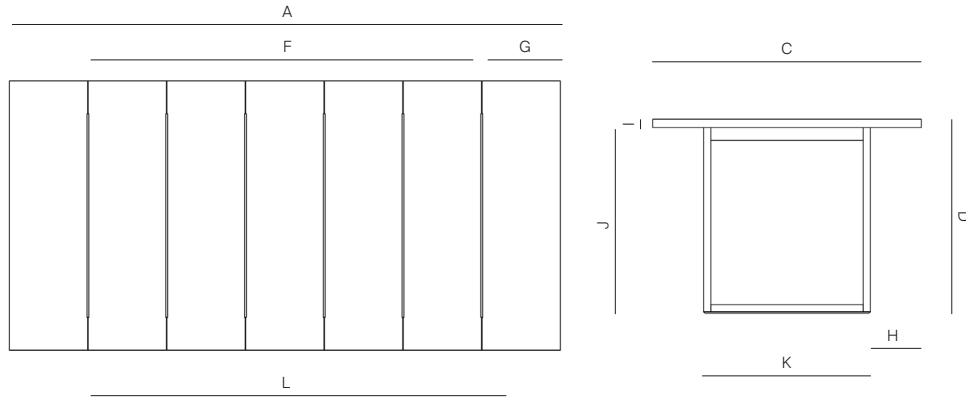

DINING TABLE 84"

176202

MEASURES INCH CM	OVERALL LENGTH	OVERALL WIDTH	OVERALL HEIGHT	SIZE OF BASE	OVERHANG AT ENDS	OVERHANG AT SIDES	TABLE TOP THICKNESS	APRON TO FLOOR CLEARANCE	SPACE BETWEEN LEGS AT HEAD	SPACE BETWEEN LEGS AT SIDE	SEAT UP TO
DESCRIPTION	A	C	D	F	G	H	I	J	K	L	
51" COFFEE TABLE SKU# 175201	51 1/4 130.2	34 86.6	9 23	36 1/2 93	7 3/4 20	7 3/4 20	1 1/4 3.2	7 1/2 19	-	-	-
71" COFFEE TABLE SKU# 175202	71 1/2 181.7	46 116.8	9 23	56 142	7 3/4 20	7 3/4 20	1 1/4 3.2	7 1/2 19	-	-	-
SIDE TABLE SKU# 175001	30 1/2 77.7	30 1/2 77.7	9 23	17 1/4 44	6 1/2 16.5	6 1/2 16.5	1 1/4 3.2	7 1/2 19	-	-	-
DINING TABLE 72" SKU# 176201	72 183	41 104	29 1/2 75	48 122	12 30	7 3/4 19.6	1 1/4 3.2	24 3/4 63	23 58.5	38 96.5	4 TO 6 4 TO 6
DINING TABLE 84" SKU# 176202	84 213	41 104	29 1/2 75	60 152.4	12 30	7 3/4 19.6	1 1/4 3.2	24 3/4 63	23 58.5	50 127	6 6
DINING TABLE 96" SKU# 176203	96 243.8	41 104	29 1/2 75	72 183	12 30	7 3/4 19.6	1 1/4 3.2	24 3/4 63	23 58.5	62 157	6 TO 8 6 TO 8
DINING TABLE 108" SKU# 176204	108 274.3	41 104	29 1/2 75	83 3/4 212.7	12 30	7 3/4 19.6	1 1/4 3.2	24 3/4 63	23 58.5	73 3/4 187	8 TO 10 8 TO 10
DINING TABLE 120" SKU# 176205	120 305	41 104	29 1/2 75	96 244	12 30	7 3/4 19.6	1 1/4 3.2	24 3/4 63	23 58.5	86 218.5	10 TO 12 10 TO 12

MEASURES INCH CM	DIAGONAL CLEARANCE	OVERALL FURNITURE WEIGHT LBS KGS	TOTAL PIECES IN A BOX	BOXED WEIGHT LBS KGS	BOXED WIDTH	BOXED DEPTH	BOXED HEIGHT	CBM
DESCRIPTION	M							
51" COFFEE TABLE SKU# 175201	27 1/2 70	77 34	1 1	83 37	54.50 138	37.25 94.62	12.25 31.12	0.41 0.41
71" COFFEE TABLE SKU# 175202	39 99	134 60	1 1	163 73	74.75 189	49 124.46	12.25 31.12	0.74 0.74
SIDE TABLE SKU# 175001	25 1/4 64	46 21	1 1	50 22	33.75 85	33.75 85.73	12.25 31.12	0.23 0.23
DINING TABLE 72" SKU# 176201	44 1/2 113	147 67	1 1	196 88	75 190	44 111.76	32.50 82.55	1.76 1.76
DINING TABLE 84" SKU# 176202	44 1/2 113	150 69	1 1	201 91	87 220.98	44 111.76	32.50 82.55	2.04 2.04
DINING TABLE 96" SKU# 176203	44 1/2 113	157 71	1 1	205 92	99 251.46	44 111.76	32.75 83.19	2.34 2.34
DINING TABLE 108" SKU# 176204	44 1/2 113	161 73	1 1	210 95	111 281.94	44 111.76	32.75 83.19	2.62 2.62
DINING TABLE 120" SKU# 176205	44 1/2 113	165 75	1 1	214 96	123.25 313.06	44 111.76	32.75 83.19	2.91 2.91