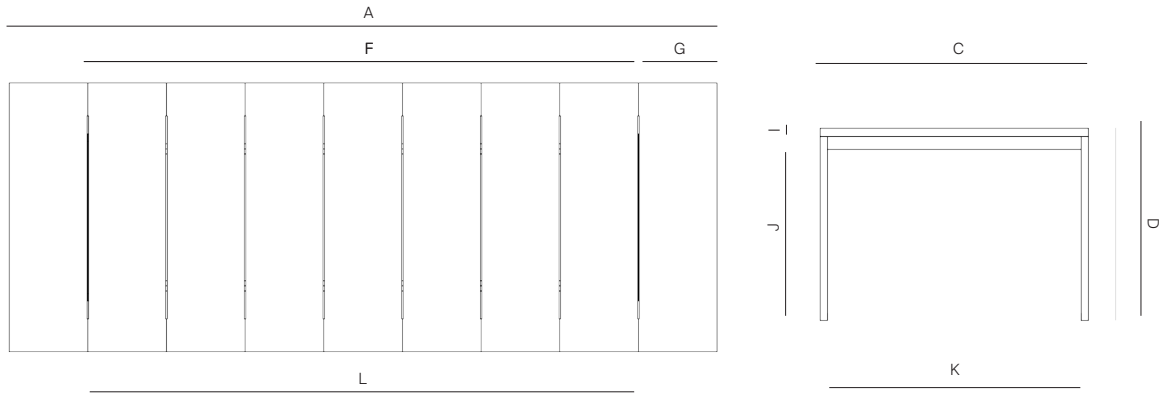

DINING TABLE 108"

176204

MEASURES INCH CM	OVERALL LENGTH	OVERALL WIDTH	OVERALL HEIGHT	SIZE OF BASE	OVERHANG AT ENDS	OVERHANG AT SIDES	TABLE TOP THICKNESS	APRON TO FLOOR CLEARANCE	SPACE BETWEEN LEGS AT HEAD	SPACE BETWEEN LEGS AT SIDE	SEAT UP TO
DESCRIPTION	A	C	D	F	G	H	I	J	K	L	
51" COFFEE TABLE SKU# 175201	51 1/4 130.2	34 86.6	9 23	36 1/2 93	7 3/4 20	7 3/4 20	1 1/4 3.2	7 1/2 19	-	-	-
71" COFFEE TABLE SKU# 175202	71 1/2 181.7	46 116.8	9 23	56 142	7 3/4 20	7 3/4 20	1 1/4 3.2	7 1/2 19	-	-	-
SIDE TABLE SKU# 175001	30 1/2 77.7	30 1/2 77.7	9 23	17 1/4 44	6 1/2 16.5	6 1/2 16.5	1 1/4 3.2	7 1/2 19	-	-	-
DINING TABLE 72" SKU# 176201	72 183	41 104	29 1/2 75	48 122	0 0	0 0	1 1/4 3.2	24 3/4 63	37 3/4 96	60 1/4 153	4 TO 6 4 TO 6
DINING TABLE 84" SKU# 176202	84 213	41 104	29 1/2 75	60 152.4	0 0	0 0	1 1/4 3.2	24 3/4 63	37 3/4 96	72 183	6 6
DINING TABLE 96" SKU# 176203	96 243.8	41 104	29 1/2 75	72 183	0 0	0 0	1 1/4 3.2	24 3/4 63	37 3/4 96	84 213	6 TO 8 6 TO 8
DINING TABLE 108" SKU# 176204	108 274.3	41 104	29 1/2 75	83 3/4 212.7	0 0	0 0	1 1/4 3.2	24 3/4 63	37 3/4 96	93 244	8 TO 10 8 TO 10
DINING TABLE 120" SKU# 176205	120 305	41 104	29 1/2 75	96 244	0 0	0 0	1 1/4 3.2	24 3/4 63	37 3/4 96	106 1/4 270	10 TO 12 10 TO 12

MEASURES INCH CM	DIAGONAL CLEARANCE	OVERALL FURNITURE WEIGHT LBS KGS	TOTAL PIECES IN A BOX	BOXED WEIGHT LBS KGS	BOXED WIDTH	BOXED DEPTH	BOXED HEIGHT	CBM
DESCRIPTION	M							
51" COFFEE TABLE SKU# 175201	27 1/2 70	77 34	1 1	83 37	54.50 138	37.25 94.62	12.25 31.12	0.41 0.41
71" COFFEE TABLE SKU# 175202	39 99	134 60	1 1	163 73	74.75 189	49 124.46	12.25 31.12	0.74 0.74
SIDE TABLE SKU# 175001	25 1/4 64	46 21	1 1	50 22	33.75 85	33.75 85.73	12.25 31.12	0.23 0.23
DINING TABLE 72" SKU# 176201	44 1/2 113	147 67	1 1	196 88	75 190	44 111.76	32.50 82.55	1.76 1.76
DINING TABLE 84" SKU# 176202	44 1/2 113	150 69	1 1	201 91	87 220.98	44 111.76	32.50 82.55	2.04 2.04
DINING TABLE 96" SKU# 176203	44 1/2 113	157 71	1 1	205 92	99 251.46	44 111.76	32.75 83.19	2.34 2.34
DINING TABLE 108" SKU# 176204	44 1/2 113	161 73	1 1	210 95	111 281.94	44 111.76	32.75 83.19	2.62 2.62
DINING TABLE 120" SKU# 176205	44 1/2 113	165 75	1 1	214 96	123.25 313.06	44 111.76	32.75 83.19	2.91 2.91