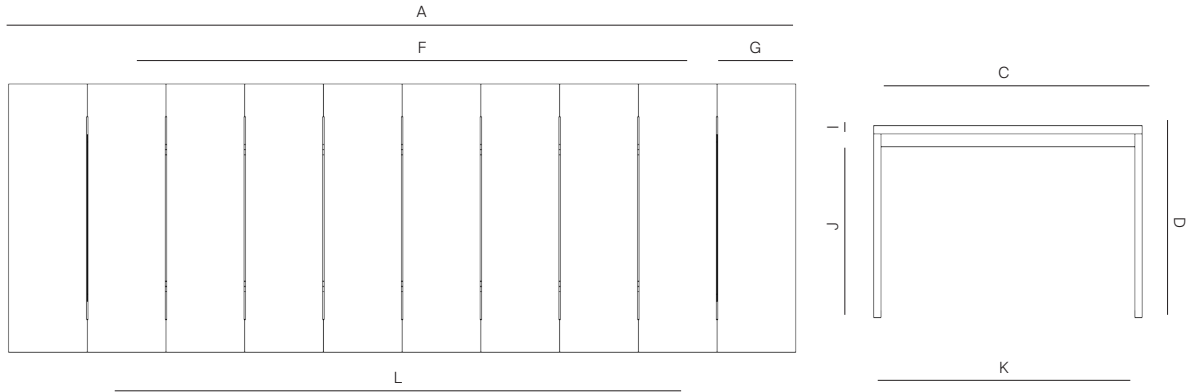

DINING TABLE 120"

176205

MEASURES INCH CM	OVERALL LENGTH	OVERALL WIDTH	OVERALL HEIGHT	SIZE OF BASE	OVERHANG AT ENDS	OVERHANG AT SIDES	TABLE TOP THICKNESS	APRON TO FLOOR CLEARANCE	SPACE BETWEEN LEGS AT HEAD	SPACE BETWEEN LEGS AT SIDE	SEAT UP TO
DESCRIPTION	A	C	D	F	G	H	I	J	K	L	
51" COFFEE TABLE SKU# 175201	51 1/4 130.2	34 86.6	9 23	36 1/2 93	7 3/4 20	7 3/4 20	1 1/4 3.2	7 1/2 19	-	-	-
71" COFFEE TABLE SKU# 175202	71 1/2 181.7	46 116.8	9 23	56 142	7 3/4 20	7 3/4 20	1 1/4 3.2	7 1/2 19	-	-	-
SIDE TABLE SKU# 175001	30 1/2 77.7	30 1/2 77.7	9 23	17 1/4 44	6 1/2 16.5	6 1/2 16.5	1 1/4 3.2	7 1/2 19	-	-	-
DINING TABLE 72" SKU# 176201	72 183	41 104	29 1/2 75	48 122	0 0	0 0	1 1/4 3.2	24 3/4 63	37 3/4 96	60 1/4 153	4 TO 6 4 TO 6
DINING TABLE 84" SKU# 176202	84 213	41 104	29 1/2 75	60 152.4	0 0	0 0	1 1/4 3.2	24 3/4 63	37 3/4 96	72 183	6 6
DINING TABLE 96" SKU# 176203	96 243.8	41 104	29 1/2 75	72 183	0 0	0 0	1 1/4 3.2	24 3/4 63	37 3/4 96	84 213	6 TO 8 6 TO 8
DINING TABLE 108" SKU# 176204	108 274.3	41 104	29 1/2 75	83 3/4 212.7	0 0	0 0	1 1/4 3.2	24 3/4 63	37 3/4 96	93 244	8 TO 10 8 TO 10
DINING TABLE 120" SKU# 176205	120 305	41 104	29 1/2 75	96 244	0 0	0 0	1 1/4 3.2	24 3/4 63	37 3/4 96	106 1/4 270	10 TO 12 10 TO 12

MEASURES INCH CM	DIAGONAL CLEARANCE	OVERALL FURNITURE WEIGHT LBS KGS	TOTAL PIECES IN A BOX	BOXED WEIGHT LBS KGS	BOXED WIDTH	BOXED DEPTH	BOXED HEIGHT	CBM
DESCRIPTION	M							
51" COFFEE TABLE SKU# 175201	27 1/2 70	77 34	1 1	83 37	54.50 138	37.25 94.62	12.25 31.12	0.41 0.41
71" COFFEE TABLE SKU# 175202	39 99	134 60	1 1	163 73	74.75 189	49 124.46	12.25 31.12	0.74 0.74
SIDE TABLE SKU# 175001	25 1/4 64	46 21	1 1	50 22	33.75 85	33.75 85.73	12.25 31.12	0.23 0.23
DINING TABLE 72" SKU# 176201	44 1/2 113	147 67	1 1	196 88	75 190	44 111.76	32.50 82.55	1.76 1.76
DINING TABLE 84" SKU# 176202	44 1/2 113	150 69	1 1	201 91	87 220.98	44 111.76	32.50 82.55	2.04 2.04
DINING TABLE 96" SKU# 176203	44 1/2 113	157 71	1 1	205 92	99 251.46	44 111.76	32.75 83.19	2.34 2.34
DINING TABLE 108" SKU# 176204	44 1/2 113	161 73	1 1	210 95	111 281.94	44 111.76	32.75 83.19	2.62 2.62
DINING TABLE 120" SKU# 176205	44 1/2 113	165 75	1 1	214 96	123.25 313.06	44 111.76	32.75 83.19	2.91 2.91