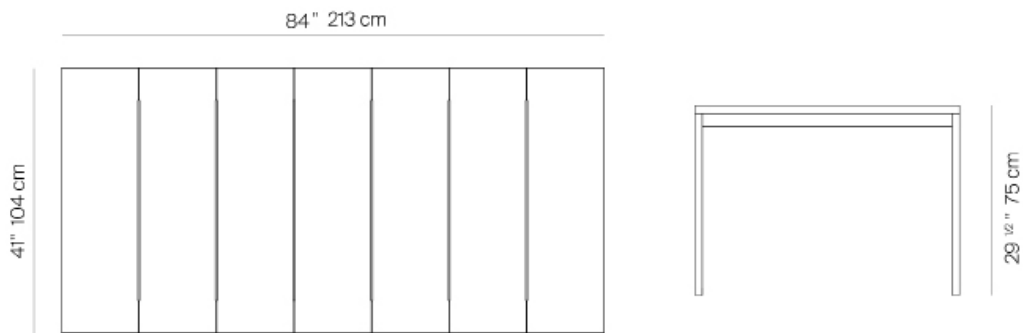

ALSO AVAILABLE IN:

176201

176202

176204

176205

SPECIFICATIONS

Width:	72"	183 cm
	84"	213 cm
	96"	244 cm
	108"	274 cm
	120"	305 cm
Depth:	41"	104 cm
Height:	29 1/4"	74 cm

FINISHES

NATURAL
-20

TEAK

MATERIALS

Frame: Premium Grade Teak Wood.

Furniture cover available