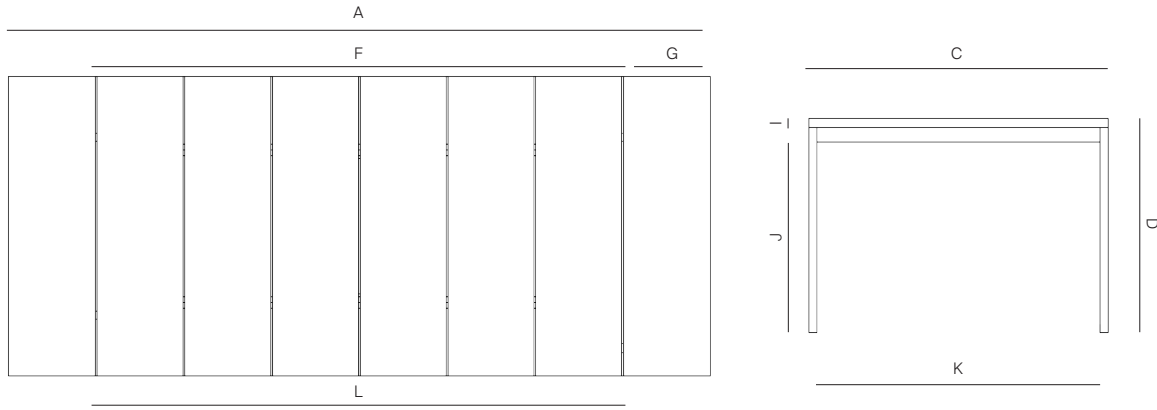

DINING TABLE 96"

176203

MEASURES INCH CM	OVERALL LENGTH	OVERALL WIDTH	OVERALL HEIGHT	SIZE OF BASE	OVERHANG AT ENDS	OVERHANG AT SIDES	TABLE TOP THICKNESS	APRON TO FLOOR CLEARANCE	SPACE BETWEEN LEGS AT HEAD	SPACE BETWEEN LEGS AT SIDE	SEAT UP TO
DESCRIPTION	A	C	D	F	G	H	I	J	K	L	
51" COFFEE TABLE SKU# 175201	51 1/4 130.2	34 86.6	9 23	36 1/2 93	7 3/4 20	7 3/4 20	1 1/4 3.2	7 1/2 19	-	-	-
71" COFFEE TABLE SKU# 175202	71 1/2 181.7	46 116.8	9 23	56 142	7 3/4 20	7 3/4 20	1 1/4 3.2	7 1/2 19	-	-	-
SIDE TABLE SKU# 175001	30 1/2 77.7	30 1/2 77.7	9 23	17 1/4 44	6 1/2 16.5	6 1/2 16.5	1 1/4 3.2	7 1/2 19	-	-	-
DINING TABLE 72" SKU# 176201	72 183	41 104	29 1/2 75	48 122	0 0	0 0	1 1/4 3.2	24 3/4 63	37 3/4 96	60 1/4 153	4 TO 6 4 TO 6
DINING TABLE 84" SKU# 176202	84 213	41 104	29 1/2 75	60 152.4	0 0	0 0	1 1/4 3.2	24 3/4 63	37 3/4 96	72 183	6 6
DINING TABLE 96" SKU# 176203	96 243.8	41 104	29 1/2 75	72 183	0 0	0 0	1 1/4 3.2	24 3/4 63	37 3/4 96	84 213	6 TO 8 6 TO 8
DINING TABLE 108" SKU# 176204	108 274.3	41 104	29 1/2 75	83 3/4 212.7	0 0	0 0	1 1/4 3.2	24 3/4 63	37 3/4 96	93 244	8 TO 10 8 TO 10
DINING TABLE 120" SKU# 176205	120 305	41 104	29 1/2 75	96 244	0 0	0 0	1 1/4 3.2	24 3/4 63	37 3/4 96	106 1/4 270	10 TO 12 10 TO 12

MEASURES INCH CM	DIAGONAL CLEARANCE	OVERALL FURNITURE WEIGHT LBS KGS	TOTAL PIECES IN A BOX	BOXED WEIGHT LBS KGS	BOXED WIDTH	BOXED DEPTH	BOXED HEIGHT	CBM
DESCRIPTION	M							
51" COFFEE TABLE SKU# 175201	27 1/2 70	77 34	1 1	83 37	54.50 138	37.25 94.62	12.25 31.12	0.41 0.41
71" COFFEE TABLE SKU# 175202	39 99	134 60	1 1	163 73	74.75 189	49 124.46	12.25 31.12	0.74 0.74
SIDE TABLE SKU# 175001	25 1/4 64	46 21	1 1	50 22	33.75 85	33.75 85.73	12.25 31.12	0.23 0.23
DINING TABLE 72" SKU# 176201	44 1/2 113	147 67	1 1	196 88	75 190	44 111.76	32.50 82.55	1.76 1.76
DINING TABLE 84" SKU# 176202	44 1/2 113	150 69	1 1	201 91	87 220.98	44 111.76	32.50 82.55	2.04 2.04
DINING TABLE 96" SKU# 176203	44 1/2 113	157 71	1 1	205 92	99 251.46	44 111.76	32.75 83.19	2.34 2.34
DINING TABLE 108" SKU# 176204	44 1/2 113	161 73	1 1	210 95	111 281.94	44 111.76	32.75 83.19	2.62 2.62
DINING TABLE 120" SKU# 176205	44 1/2 113	165 75	1 1	214 96	123.25 313.06	44 111.76	32.75 83.19	2.91 2.91