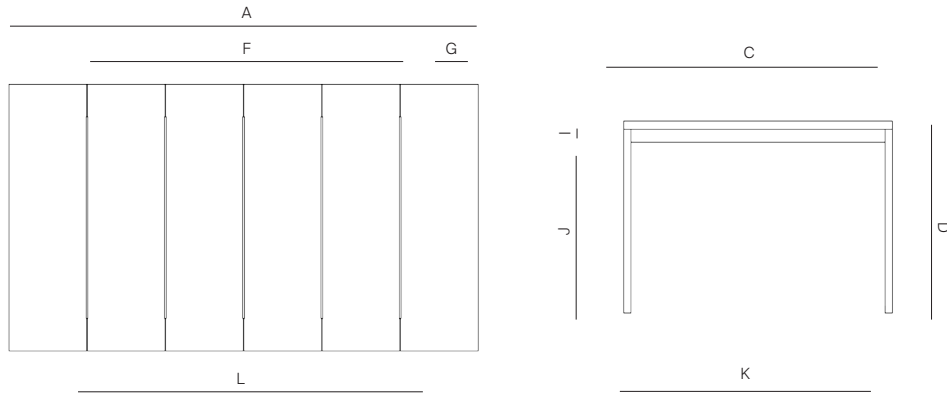

DINING TABLE 72"

176201

MEASURES INCH CM	OVERALL LENGTH	OVERALL WIDTH	OVERALL HEIGHT	SIZE OF BASE	OVERHANG AT ENDS	OVERHANG AT SIDES	TABLE TOP THICKNESS	APRON TO FLOOR CLEARANCE	SPACE BETWEEN LEGS AT HEAD	SPACE BETWEEN LEGS AT SIDE	SEAT UP TO
DESCRIPTION	A	C	D	F	G	H	I	J	K	L	
51" COFFEE TABLE SKU# 175201	51 1/4 130.2	34 86.6	9 23	36 1/2 93	7 3/4 20	7 3/4 20	1 1/4 3.2	7 1/2 19	-	-	-
71" COFFEE TABLE SKU# 175202	71 1/2 181.7	46 116.8	9 23	56 142	7 3/4 20	7 3/4 20	1 1/4 3.2	7 1/2 19	-	-	-
SIDE TABLE SKU# 175001	30 1/2 77.7	30 1/2 77.7	9 23	17 1/4 44	6 1/2 16.5	6 1/2 16.5	1 1/4 3.2	7 1/2 19	-	-	-
DINING TABLE 72" SKU# 176201	72 183	41 104	29 1/2 75	48 122	0 0	0 0	1 1/4 3.2	24 3/4 63	37 3/4 96	60 1/4 153	4 TO 6 4 TO 6
DINING TABLE 84" SKU# 176202	84 213	41 104	29 1/2 75	60 152.4	0 0	0 0	1 1/4 3.2	24 3/4 63	37 3/4 96	72 183	6 6
DINING TABLE 96" SKU# 176203	96 243.8	41 104	29 1/2 75	72 183	0 0	0 0	1 1/4 3.2	24 3/4 63	37 3/4 96	84 213	6 TO 8 6 TO 8
DINING TABLE 108" SKU# 176204	108 274.3	41 104	29 1/2 75	83 3/4 212.7	0 0	0 0	1 1/4 3.2	24 3/4 63	37 3/4 96	93 244	8 TO 10 8 TO 10
DINING TABLE 120" SKU# 176205	120 305	41 104	29 1/2 75	96 244	0 0	0 0	1 1/4 3.2	24 3/4 63	37 3/4 96	106 1/4 270	10 TO 12 10 TO 12

MEASURES INCH CM	DIAGONAL CLEARANCE	OVERALL FURNITURE WEIGHT LBS KGS	TOTAL PIECES IN A BOX	BOXED WEIGHT LBS KGS	BOXED WIDTH	BOXED DEPTH	BOXED HEIGHT	CBM
DESCRIPTION	M							
51" COFFEE TABLE SKU# 175201	27 1/2 70	77 34	1 1	83 37	54.50 138	37.25 94.62	12.25 31.12	0.41 0.41
71" COFFEE TABLE SKU# 175202	39 99	134 60	1 1	163 73	74.75 189	49 124.46	12.25 31.12	0.74 0.74
SIDE TABLE SKU# 175001	25 1/4 64	46 21	1 1	50 22	33.75 85	33.75 85.73	12.25 31.12	0.23 0.23
DINING TABLE 72" SKU# 176201	44 1/2 113	147 67	1 1	196 88	75 190	44 111.76	32.50 82.55	1.76 1.76
DINING TABLE 84" SKU# 176202	44 1/2 113	150 69	1 1	201 91	87 220.98	44 111.76	32.50 82.55	2.04 2.04
DINING TABLE 96" SKU# 176203	44 1/2 113	157 71	1 1	205 92	99 251.46	44 111.76	32.75 83.19	2.34 2.34
DINING TABLE 108" SKU# 176204	44 1/2 113	161 73	1 1	210 95	111 281.94	44 111.76	32.75 83.19	2.62 2.62
DINING TABLE 120" SKU# 176205	44 1/2 113	165 75	1 1	214 96	123.25 313.06	44 111.76	32.75 83.19	2.91 2.91