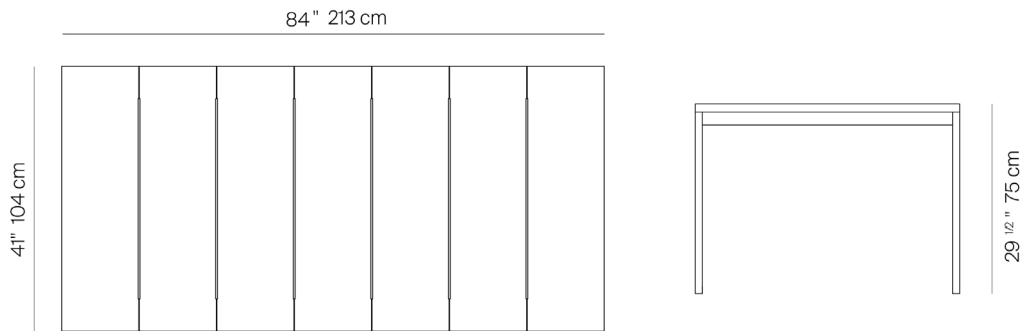

ALSO AVAILABLE IN:

176201

176202

176204

176205

SPECIFICATIONS

Width:	72"	183 cm
	84"	213 cm
	96"	244 cm
	108"	274 cm
	120"	305 cm
Depth:	41"	104 cm
Height:	29 1/4"	74 cm

FINISHES

TEAK

MATERIALS

Frame: Premium Grade Teak Wood.

Furniture cover available