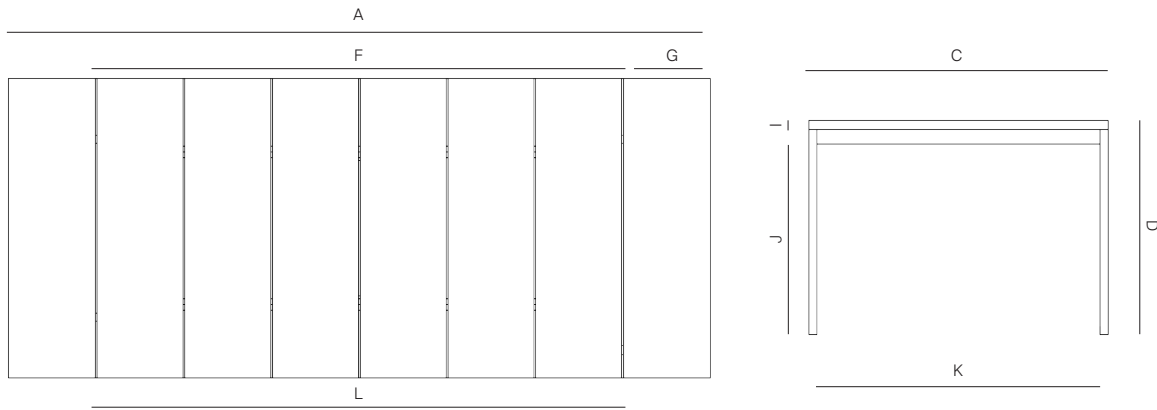

DINING TABLE 96"

176203

MEASURES INCH CM	OVERALL LENGTH	OVERALL WIDTH	OVERALL HEIGHT	SIZE OF BASE	OVERHANG AT ENDS	OVERHANG AT SIDES	TABLE TOP THICKNESS	APRON TO FLOOR CLEARANCE	SPACE BETWEEN LEGS AT HEAD	SPACE BETWEEN LEGS AT SIDE	SEAT UP TO
DESCRIPTION	A	C	D	F	G	H	I	J	K	L	
51" COFFEE TABLE SKU# 175201	51 1/4 130.2	34 86.6	9 23	36 1/2 93	7 3/4 20	7 3/4 20	1 1/4 3.2	7 1/2 19	- -	- -	- -
71" COFFEE TABLE SKU# 175202	71 1/2 181.7	46 116.8	9 23	56 142	7 3/4 20	7 3/4 20	1 1/4 3.2	7 1/2 19	- -	- -	- -
SIDE TABLE SKU# 175001	30 1/2 77.7	30 1/2 77.7	9 23	17 1/4 44	6 1/2 16.5	6 1/2 16.5	1 1/4 3.2	7 1/2 19	- -	- -	- -
DINING TABLE 72" SKU# 176201	72 183	41 104	29 1/2 75	48 122	0 0	0 0	1 1/4 3.2	24 3/4 63	37 3/4 96	60 1/4 153	4 TO 6 4 TO 6
DINING TABLE 84" SKU# 176202	84 213	41 104	29 1/2 75	60 152.4	0 0	0 0	1 1/4 3.2	24 3/4 63	37 3/4 96	72 183	6 6
DINING TABLE 96" SKU# 176203	96 243.8	41 104	29 1/2 75	72 183	0 0	0 0	1 1/4 3.2	24 3/4 63	37 3/4 96	84 213	6 TO 8 6 TO 8
DINING TABLE 108" SKU# 176204	108 274.3	41 104	29 1/2 75	83 3/4 212.7	0 0	0 0	1 1/4 3.2	24 3/4 63	37 3/4 96	93 244	8 TO 10 8 TO 10
DINING TABLE 120" SKU# 176205	120 305	41 104	29 1/2 75	96 244	0 0	0 0	1 1/4 3.2	24 3/4 63	37 3/4 96	106 1/4 270	10 TO 12 10 TO 12

MEASURES INCH CM	DIAGONAL CLEARANCE	OVERALL FURNITURE WEIGHT LBS KGS	TOTAL PIECES IN A BOX	BOXED WEIGHT LBS KGS	BOXED WIDTH	BOXED DEPTH	BOXED HEIGHT	CBM
DESCRIPTION	M							
51" COFFEE TABLE SKU# 175201	27 1/2 70	77 34	1 1	83 37	54.50 138	37.25 94.62	12.25 31.12	0.41 0.41
71" COFFEE TABLE SKU# 175202	39 99	134 60	1 1	163 73	74.75 189	49 124.46	12.25 31.12	0.74 0.74
SIDE TABLE SKU# 175001	25 1/4 64	46 21	1 1	50 22	33.75 85	33.75 85.73	12.25 31.12	0.23 0.23
DINING TABLE 72" SKU# 176201	44 1/2 113	147 67	1 1	196 88	75 190	44 111.76	32.50 82.55	1.76 1.76
DINING TABLE 84" SKU# 176202	44 1/2 113	150 69	1 1	201 91	87 220.98	44 111.76	32.50 82.55	2.04 2.04
DINING TABLE 96" SKU# 176203	44 1/2 113	157 71	1 1	205 92	99 251.46	44 111.76	32.75 83.19	2.34 2.34
DINING TABLE 108" SKU# 176204	44 1/2 113	161 73	1 1	210 95	111 281.94	44 111.76	32.75 83.19	2.62 2.62
DINING TABLE 120" SKU# 176205	44 1/2 113	165 75	1 1	214 96	123.25 313.06	44 111.76	32.75 83.19	2.91 2.91