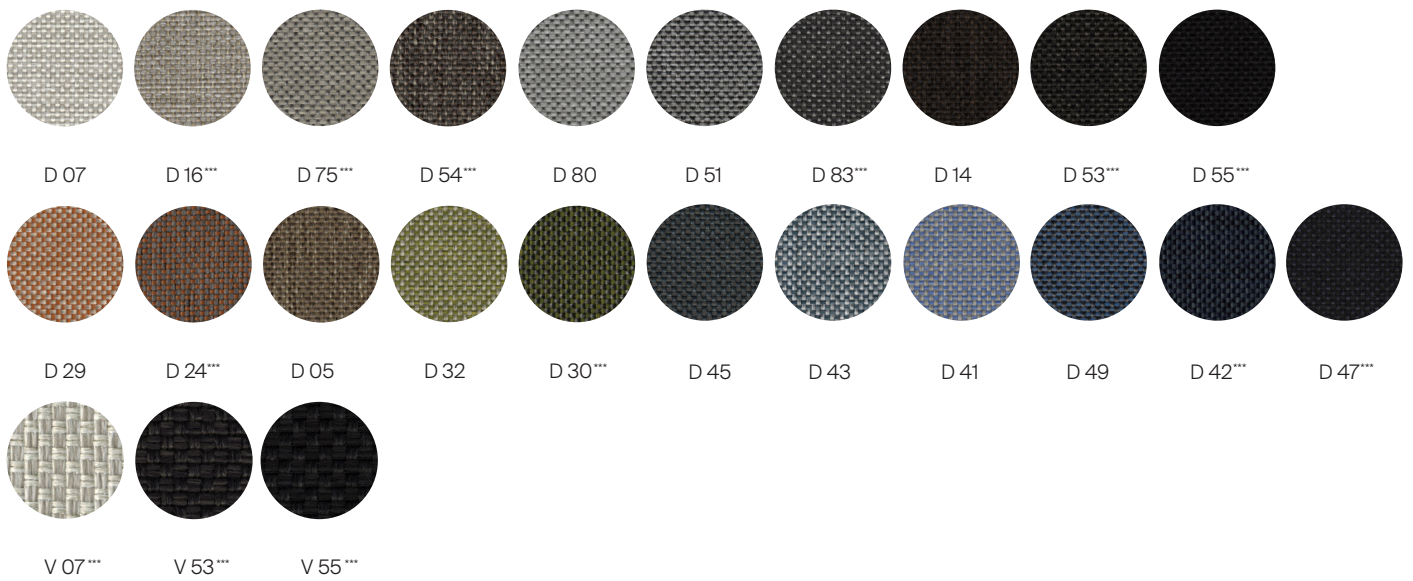

Side table

_Grade A Fabric:

_Grade B Fabric:

*** Quick ship fabrics