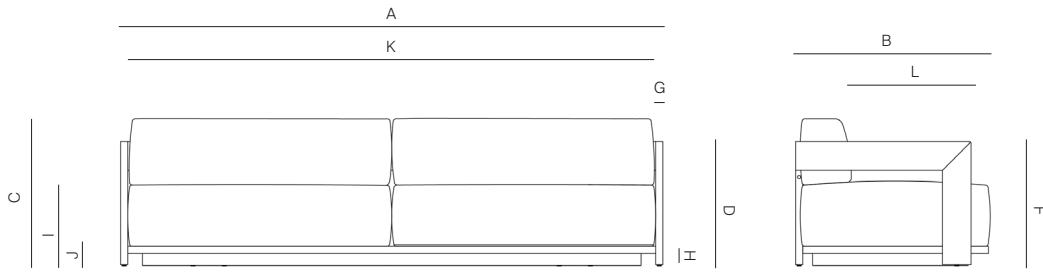

Throw pillows available: Outdoor polyfill

Furniture cover available.

FINISHES

NATURAL
-20

GREY
-22

TEAK

MEASURES INCH CM	OVERALL WIDTH	OVERALL DEPTH	OVERALL HEIGHT WITH CUSHIONS	OVERALL FRAME HEIGHT	ARM HEIGHT	ARM WIDTH	FOOT HEIGHT	SEAT HEIGHT WITH CUSHIONS	FRAME SEAT HEIGHT (FLOOR TO FRAME)	INSIDE SEAT WIDTH	INSIDE SEAT DEPTH	# OF BACK CUSHIONS	COM BACK CUSHIONS YARDS METERS
DESCRIPTION	A	B	C	D	F	G	H	I	J	K	L		
LOUNGE CHAIR	30 3/4	34	27 1/2	21 3/4	21 3/4	11/4	2	15	3 1/4	28 1/4	25	1	2
SKU# 172301	78.4	86.3	69.9	55.1	55.1	3.2	5	38.1	8.7	72	63.5	1	2
62" SOFA	62	34	27 1/2	21 3/4	21 3/4	11/4	2	15	3 1/4	59 1/2	25	2	4
SKU# 172501	157.4	86.3	69.9	55.1	55.1	3.2	5	38.1	8.7	151	63.5	2	4
95" SOFA	95	34	27 1/2	21 3/4	21 3/4	11/4	2	15	3 1/4	92 1/4	25	2	6
SKU# 172502	241.3	86.3	69.9	55.1	55.1	3.2	5	38.1	8.7	234.3	63.5	2	6
119" SOFA	119	34	27 1/2	21 3/4	21 3/4	11/4	2	15	3 1/4	116 1/2	25	2	8
SKU# 172503	302.2	86.3	69.9	55.1	55.1	3.2	5	38.1	8.7	296	63.5	2	8
SINGLE CHAISE	33 1/2	79	32	3 1/2	-	-	2	12 1/2	3 1/4	33 1/2	48 1/2	1	4
SKU# 172901	85.1	200.7	81.3	8.7	-	-	5	31.8	8.7	85	123.2	1	4
DOUBLE CHAISE	67	79	32	3 1/2	-	-	2	12 1/2	3 1/4	67	48 1/2	2	8
SKU# 172902	170.2	200.7	81.3	8.7	-	-	5	31.8	8.7	170	123.2	2	8
OTTOMAN	29	29	12 1/2	3 1/2	-	-	2	12 1/2	3 1/4	29	29	-	-
SKU# 175002	73.4	73.4	31.8	8.7	-	-	5	31.8	8.7	73.7	73.7	-	-
DINING ARM CHAIR	22	24 1/2	29	25 1/4	25 1/4	11/4	13 1/4	18 1/2	14 1/2	19 1/2	20 1/2	1	1
SKU# 172201	56	62.5	73.3	64.3	64.3	3.2	34	47	37	49.5	52.1	1	1