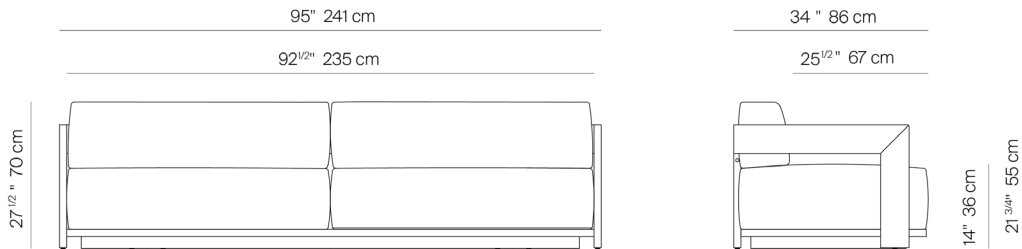

95" SOFA

172502

ALSO AVAILABLE IN:

172501

172503

SPECIFICATIONS

Width:	62"	157 cm	COM: 10 yds
	95"	241 cm	COM: 15 yds
	119"	302 cm	COM: 20 yds
Depth:	34"	86 cm	
Height:	27 1/2"	70 cm	
Seat height:	14"	36 cm	

COM based on 54" wide no repeat fabric.

MATERIALS

Frame: Premium grade teak wood.

Cushion foam: Made of flow-through foam with Dacron wrap.

Cushion fabric: COM/Outdoor Canvas Tier 1 / Luxury Tier 2 Fabric options.

(Reference fabric specification sheet)

Throw pillows available: Outdoor polyfill

Furniture cover available.

FINISHES

NATURAL
-20

GREY
-22

TEAK