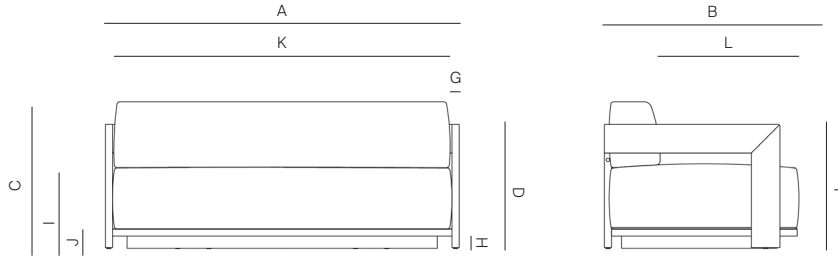

MEASURES INCH CM	# OF SEAT CUSHIONS	COM SEAT CUSHIONS YARDS METERS	THROW / HEADREST PILLOW	COM THROW / HEADREST PILLOW YARDS METERS	DIAGONAL CLEARANCE	FURNITURE WEIGHT LBS KGS	TOTAL PIECES IN A BOX	BOXED WEIGHT LBS KGS	BOXED WIDTH	BOXED DEPTH	BOXED HEIGHT	CBM
DESCRIPTION					M							
LOUNGE CHAIR	1	3			37 1/2	43	1	50	34	37	26.75	0.55
SKU# 172301	1	3			95	19	1	22	86.36	93.98	67.95	0.55
62" SOFA	2	6			37 1/2	56	1	110	65.25	37	26.75	1.06
SKU# 172501	2	6			95	25	1	49	165.74	93.98	67.95	1.06
95" SOFA	2	9			37 1/2	89	1	108	98.00	37	26.75	1.59
SKU# 172502	2	9			95	40	1	49	248.92	93.98	67.95	1.59
119" SOFA	2	12			37 1/2	97	1	121	122	37	24.75	1.83
SKU# 172503	2	12			95	43	1	54	309.88	93.98	62.87	1.83
SINGLE CHAISE	1	4	1	1	31	99	1	105	36.50	82	6.50	0.32
SKU# 172901	1	4	1	1	78.7	44	1	47	92.71	208.28	16.51	0.32
DOUBLE CHAISE	2	8	1	2	6 1/2	180	1	210	70	82	6.50	0.61
SKU# 172902	2	8	1	2	160	88	1	95	177.80	208.28	16.51	0.61
OTTOMAN	1	3			31 1/4	18	1	21	31.50	31.50	8.50	0.14
SKU# 175002	1	3			79.4	8	1	9	80	80	21.59	0.14
DINING ARM CHAIR	1	1.5			33 1/2	46	1	82	25.25	27.75	28.5	0.32
SKU# 172201	1	1.5			85	21	1	37	64.14	70.49	71.76	0.32