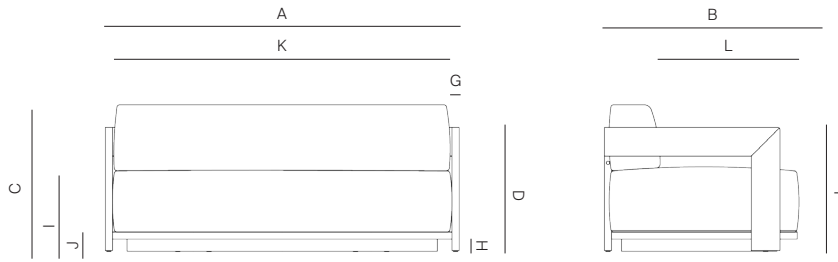

MEASURES INCH CM	OVERALL WIDTH	OVERALL DEPTH	OVERALL HEIGHT WITH CUSHIONS	OVERALL FRAME HEIGHT	ARM HEIGHT	ARM WIDTH	FOOT HEIGHT	SEAT HEIGHT WITH CUSHIONS	FRAME SEAT HEIGHT (FLOOR TO FRAME)	INSIDE SEAT WIDTH	INSIDE SEAT DEPTH	# OF BACK CUSHIONS	COM BACK CUSHIONS YARDS METERS
DESCRIPTION	A	B	C	D	F	G	H	I	J	K	L		
LOUNGE CHAIR	30 3/4	34	27 1/2	21 3/4	21 3/4	11/4	2	15	3 1/4	28 1/4	25	1	2
SKU# 172301	78.4	86.3	69.9	55.1	55.1	3.2	5	38.1	8.7	72	63.5	1	2
62" SOFA	62	34	27 1/2	21 3/4	21 3/4	11/4	2	15	3 1/4	59 1/2	25	2	4
SKU# 172501	157.4	86.3	69.9	55.1	55.1	3.2	5	38.1	8.7	151	63.5	2	4
95" SOFA	95	34	27 1/2	21 3/4	21 3/4	11/4	2	15	3 1/4	92 1/4	25	2	6
SKU# 172502	241.3	86.3	69.9	55.1	55.1	3.2	5	38.1	8.7	234.3	63.5	2	6
119" SOFA	119	34	27 1/2	21 3/4	21 3/4	11/4	2	15	3 1/4	116 1/2	25	2	8
SKU# 172503	302.2	86.3	69.9	55.1	55.1	3.2	5	38.1	8.7	296	63.5	2	8
SINGLE CHAISE	33 1/2	79	32	3 1/2	-	-	2	12 1/2	3 1/4	33 1/2	48 1/2	1	4
SKU# 172901	85.1	200.7	81.3	8.7	-	-	5	31.8	8.7	85	123.2	1	4
DOUBLE CHAISE	67	79	32	3 1/2	-	-	2	12 1/2	3 1/4	67	48 1/2	2	8
SKU# 172902	170.2	200.7	81.3	8.7	-	-	5	31.8	8.7	170	123.2	2	8
OTTOMAN	29	29	12 1/2	3 1/2	-	-	2	12 1/2	3 1/4	29	29	-	-
SKU# 175002	73.4	73.4	31.8	8.7	-	-	5	31.8	8.7	73.7	73.7	-	-
DINING ARM CHAIR	22	24 1/2	29	25 1/4	25 1/4	11/4	13 1/4	18 1/2	14 1/2	19 1/2	20 1/2	1	1
SKU# 172201	56	62.5	73.3	64.3	64.3	3.2	34	47	37	49.5	52.1	1	1

MEASURES INCH CM	# OF SEAT CUSHIONS	COM SEAT CUSHIONS YARDS METERS	THROW / HEADREST PILLOW	COM THROW / HEADREST PILLOW YARDS METERS	DIAGONAL CLEARANCE	FURNITURE WEIGHT LBS KGS	TOTAL PIECES IN A BOX	BOXED WEIGHT LBS KGS	BOXED WIDTH	BOXED DEPTH	BOXED HEIGHT	CBM
DESCRIPTION					M							
LOUNGE CHAIR	1	3			37 1/2	43	1	50	34	37	26.75	0.55
SKU# 172301	1	3			95	19	1	22	86.36	93.98	67.95	0.55
62" SOFA	2	6			37 1/2	56	1	110	65.25	37	26.75	1.06
SKU# 172501	2	6			95	25	1	49	165.74	93.98	67.95	1.06
95" SOFA	2	9			37 1/2	89	1	108	98.00	37	26.75	1.59
SKU# 172502	2	9			95	40	1	49	248.92	93.98	67.95	1.59
119" SOFA	2	12			37 1/2	97	1	121	122	37	24.75	1.83
SKU# 172503	2	12			95	43	1	54	309.88	93.98	62.87	1.83
SINGLE CHAISE	1	4	1	1	31	99	1	105	36.50	82	6.50	0.32
SKU# 172901	1	4	1	1	78.7	44	1	47	92.71	208.28	16.51	0.32
DOUBLE CHAISE	2	8	1	2	6 1/2	180	1	210	70	82	6.50	0.61
SKU# 172902	2	8	1	2	160	88	1	95	177.80	208.28	16.51	0.61
OTTOMAN	1	3			31 1/4	18	1	21	31.50	31.50	8.50	0.14
SKU# 175002	1	3			79.4	8	1	9	80	80	21.59	0.14
DINING ARM CHAIR	1	1.5			33 1/2	46	1	82	25.25	27.75	28.5	0.32
SKU# 172201	1	1.5			85	21	1	37	64.14	70.49	71.76	0.32