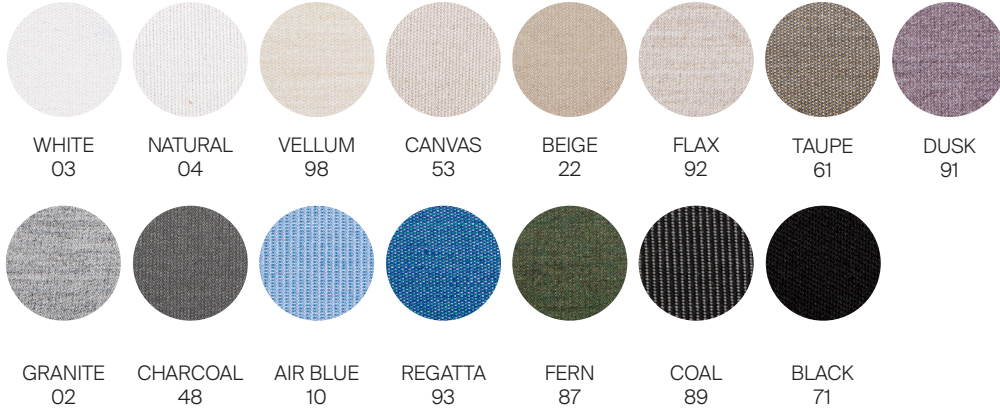

Ottoman

Dining table 84"

71" Coffee table

51" Coffee table

Side table

_Grade A Fabric:

_Grade B Fabric:

*** Quick ship fabrics