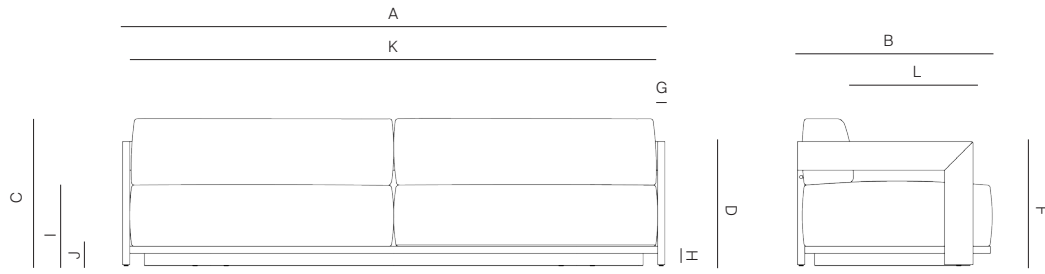

Throw pillows available: Outdoor polyfill

Furniture cover available.

FINISHES

NATURAL
-20

TEAK

MEASURES INCH CM	OVERALL WIDTH	OVERALL DEPTH	OVERALL HEIGHT WITH CUSHIONS	OVERALL FRAME HEIGHT	ARM HEIGHT	ARM WIDTH	FOOT HEIGHT	SEAT HEIGHT WITH CUSHIONS	FRAME SEAT HEIGHT (FLOOR TO FRAME)	INSIDE SEAT WIDTH	INSIDE SEAT DEPTH	# OF BACK CUSHIONS	COM BACK CUSHIONS YARDS METERS
DESCRIPTION	A	B	C	D	F	G	H	I	J	K	L		
LOUNGE CHAIR	30 3/4	34	27 1/2	21 3/4	21 3/4	11/4	2	15	3 1/4	28 1/4	25	1	2
SKU# 172301	78.4	86.3	69.9	55.1	55.1	3.2	5	38.1	8.7	72	63.5	1	2
62" SOFA	62	34	27 1/2	21 3/4	21 3/4	11/4	2	15	3 1/4	59 1/2	25	2	4
SKU# 172501	157.4	86.3	69.9	55.1	55.1	3.2	5	38.1	8.7	151	63.5	2	4
95" SOFA	95	34	27 1/2	21 3/4	21 3/4	11/4	2	15	3 1/4	92 1/4	25	2	6
SKU# 172502	241.3	86.3	69.9	55.1	55.1	3.2	5	38.1	8.7	234.3	63.5	2	6
119" SOFA	119	34	27 1/2	21 3/4	21 3/4	11/4	2	15	3 1/4	116 1/2	25	2	8
SKU# 172503	302.2	86.3	69.9	55.1	55.1	3.2	5	38.1	8.7	296	63.5	2	8
SINGLE CHAISE	33 1/2	79	32	3 1/2	-	-	2	12 1/2	3 1/4	33 1/2	48 1/2	1	4
SKU# 172901	85.1	200.7	81.3	8.7	-	-	5	31.8	8.7	85	123.2	1	4
DOUBLE CHAISE	67	79	32	3 1/2	-	-	2	12 1/2	3 1/4	67	48 1/2	2	8
SKU# 172902	170.2	200.7	81.3	8.7	-	-	5	31.8	8.7	170	123.2	2	8
OTTOMAN	29	29	12 1/2	3 1/2	-	-	2	12 1/2	3 1/4	29	29	-	-
SKU# 175002	73.4	73.4	31.8	8.7	-	-	5	31.8	8.7	73.7	73.7	-	-
DINING ARM CHAIR	22	24 1/2	29	25 1/4	25 1/4	11/4	13 1/4	18 1/2	14 1/2	19 1/2	20 1/2	1	1
SKU# 172201	56	62.5	73.3	64.3	64.3	3.2	34	47	37	49.5	52.1	1	1