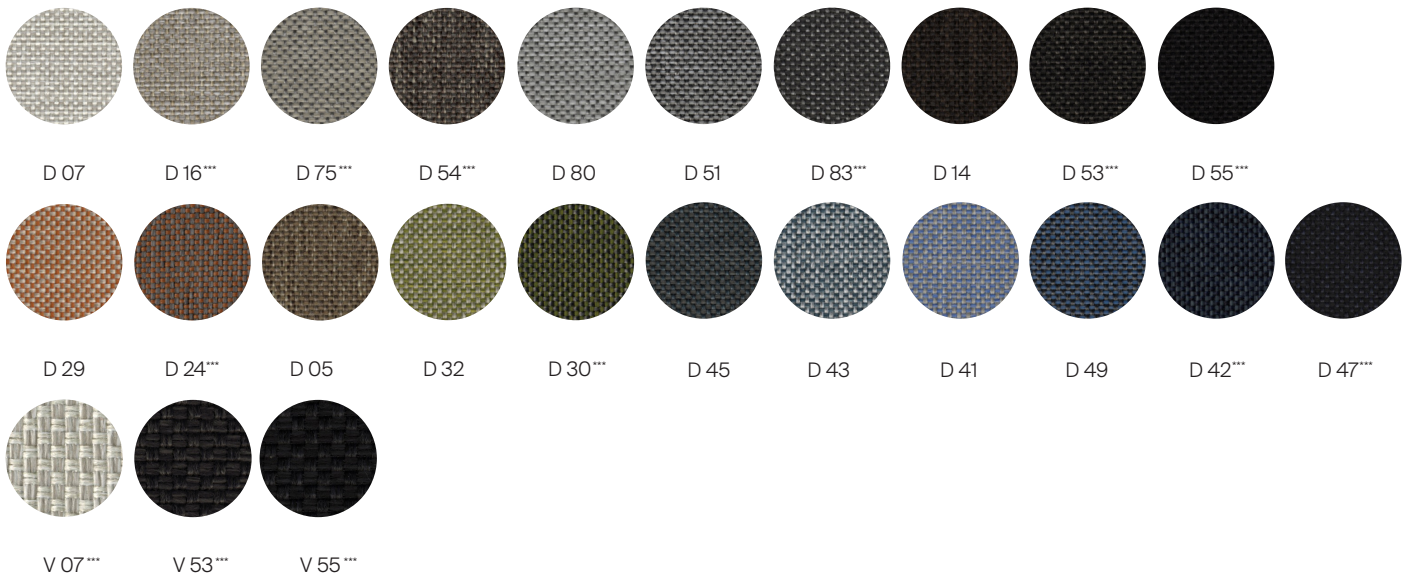

Ottoman

Dining table 84"

71" Coffee table

51" Coffee table

Side table

_Grade A Fabric:

_Grade B Fabric:

*** Quick ship fabrics