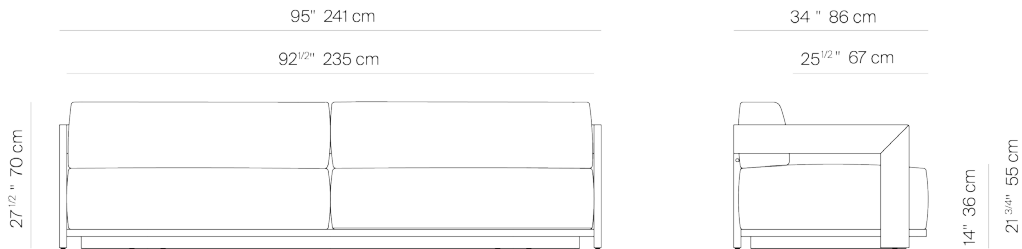

95" SOFA

172502

ALSO AVAILABLE IN:

172501

172503

SPECIFICATIONS

Width:	62"	157 cm	COM: 10 yds
	95"	241 cm	COM: 15 yds
	119"	302 cm	COM: 20 yds
Depth:	34"	86 cm	
Height:	27 1/2"	70 cm	
Seat height:	14"	36 cm	

COM based on 54" wide no repeat fabric.

MATERIALS

Frame: Premium grade teak wood.

Cushion foam: Made of flow-through foam with Dacron wrap.

Cushion fabric: COM/Outdoor Canvas Tier 1 / Luxury Tier 2 Fabric options.

(Reference fabric specification sheet)

Throw pillows available: Outdoor polyfill

Furniture cover available.

FINISHES

NATURAL
-20

TEAK