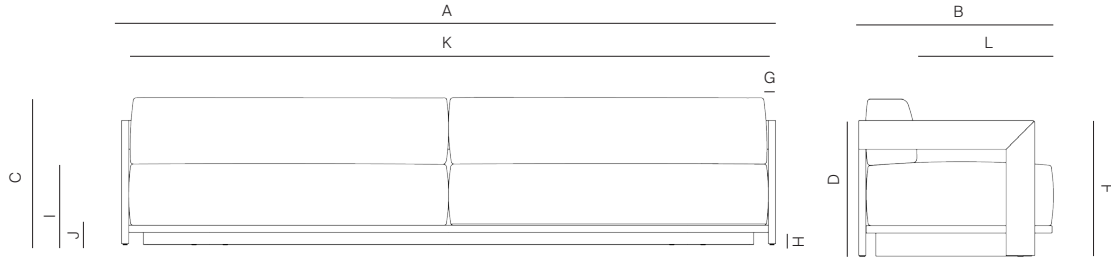

MEASURES INCH CM	OVERALL WIDTH	OVERALL DEPTH	OVERALL HEIGHT WITH CUSHIONS	OVERALL FRAME HEIGHT	ARM HEIGHT	ARM WIDTH	FOOT HEIGHT	SEAT HEIGHT WITH CUSHIONS	FRAME SEAT HEIGHT (FLOOR TO FRAME)	INSIDE SEAT WIDTH	INSIDE SEAT DEPTH	# OF BACK CUSHIONS	COM BACK CUSHIONS YARDS METERS
DESCRIPTION	A	B	C	D	F	G	H	I	J	K	L		
LOUNGE CHAIR	30 3/4	34	27 1/2	21 3/4	21 3/4	11/4	2	15	3 1/4	28 1/4	25	1	2
SKU# 172301	78.4	86.3	69.9	55.1	55.1	3.2	5	38.1	8.7	72	63.5	1	2
62" SOFA	62	34	27 1/2	21 3/4	21 3/4	11/4	2	15	3 1/4	59 1/2	25	2	4
SKU# 172501	157.4	86.3	69.9	55.1	55.1	3.2	5	38.1	8.7	151	63.5	2	4
95" SOFA	95	34	27 1/2	21 3/4	21 3/4	11/4	2	15	3 1/4	92 1/4	25	2	6
SKU# 172502	241.3	86.3	69.9	55.1	55.1	3.2	5	38.1	8.7	234.3	63.5	2	6
119" SOFA	119	34	27 1/2	21 3/4	21 3/4	11/4	2	15	3 1/4	116 1/2	25	2	8
SKU# 172503	302.2	86.3	69.9	55.1	55.1	3.2	5	38.1	8.7	296	63.5	2	8
SINGLE CHAISE	33 1/2	79	32	3 1/2	-	-	2	12 1/2	3 1/4	33 1/2	48 1/2	1	4
SKU# 172901	85.1	200.7	81.3	8.7	-	-	5	31.8	8.7	85	123.2	1	4
DOUBLE CHAISE	67	79	32	3 1/2	-	-	2	12 1/2	3 1/4	67	48 1/2	2	8
SKU# 172902	170.2	200.7	81.3	8.7	-	-	5	31.8	8.7	170	123.2	2	8
OTTOMAN	29	29	12 1/2	3 1/2	-	-	2	12 1/2	3 1/4	29	29	-	-
SKU# 175002	73.4	73.4	31.8	8.7	-	-	5	31.8	8.7	73.7	73.7	-	-
DINING ARM CHAIR	22	24 1/2	29	25 1/4	25 1/4	11/4	13 1/4	18 1/2	14 1/2	19 1/2	20 1/2	1	1
SKU# 172201	56	62.5	73.3	64.3	64.3	3.2	34	47	37	49.5	52.1	1	1

MEASURES INCH CM	# OF SEAT CUSHIONS	COM SEAT CUSHIONS YARDS METERS	THROW / HEADREST PILLOW	COM THROW / HEADREST PILLOW YARDS METERS	DIAGONAL CLEARANCE	FURNITURE WEIGHT LBS KGS	TOTAL PIECES IN A BOX	BOXED WEIGHT LBS KGS	BOXED WIDTH	BOXED DEPTH	BOXED HEIGHT	CBM
DESCRIPTION					M							
LOUNGE CHAIR	1	3			37 1/2	43	1	50	34	37	26.75	0.55
SKU# 172301	1	3			95	19	1	22	86.36	93.98	67.95	0.55
62" SOFA	2	6			37 1/2	56	1	110	65.25	37	26.75	1.06
SKU# 172501	2	6			95	25	1	49	165.74	93.98	67.95	1.06
95" SOFA	2	9			37 1/2	89	1	108	98.00	37	26.75	1.59
SKU# 172502	2	9			95	40	1	49	248.92	93.98	67.95	1.59
119" SOFA	2	12			37 1/2	97	1	121	122	37	24.75	1.83
SKU# 172503	2	12			95	43	1	54	309.88	93.98	62.87	1.83
SINGLE CHAISE	1	4	1	1	31	99	1	105	36.50	82	6.50	0.32
SKU# 172901	1	4	1	1	78.7	44	1	47	92.71	208.28	16.51	0.32
DOUBLE CHAISE	2	8	1	2	6 1/2	180	1	210	70	82	6.50	0.61
SKU# 172902	2	8	1	2	160	88	1	95	177.80	208.28	16.51	0.61
OTTOMAN	1	3			31 1/4	18	1	21	31.50	31.50	8.50	0.14
SKU# 175002	1	3			79.4	8	1	9	80	80	21.59	0.14
DINING ARM CHAIR	1	1.5			33 1/2	46	1	82	25.25	27.75	28.5	0.32
SKU# 172201	1	1.5			85	21	1	37	64.14	70.49	71.76	0.32