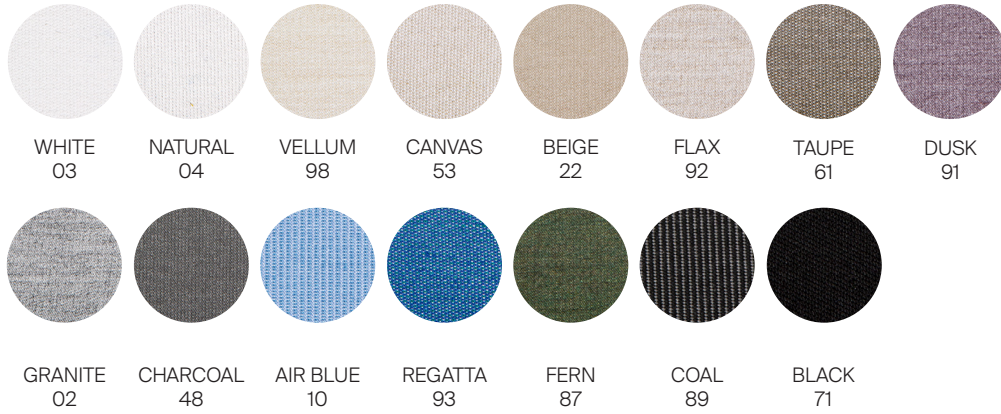

### FINISHES

NATURAL  
-20

GREY  
-22

Side table

\_Grade A Fabric:

---

\_Grade B Fabric:

---

\*\*\* Quick ship fabrics