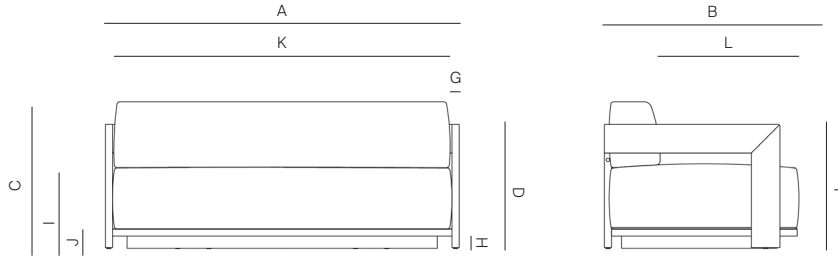

MEASURES INCH CM	OVERALL WIDTH	OVERALL DEPTH	OVERALL HEIGHT WITH CUSHIONS	OVERALL FRAME HEIGHT	ARM HEIGHT	ARM WIDTH	FOOT HEIGHT	SEAT HEIGHT WITH CUSHIONS	FRAME SEAT HEIGHT (FLOOR TO FRAME)	INSIDE SEAT WIDTH	INSIDE SEAT DEPTH	# OF BACK CUSHIONS	COM BACK CUSHIONS YARDS METERS
DESCRIPTION	A	B	C	D	F	G	H	I	J	K	L		
LOUNGE CHAIR	30 3/4	34	27 1/2	21 3/4	21 3/4	11/4	2	15	3 1/4	28 1/4	25	1	2
SKU# 172301	78.4	86.3	69.9	55.1	55.1	3.2	5	38.1	8.7	72	63.5	1	2
62" SOFA	62	34	27 1/2	21 3/4	21 3/4	11/4	2	15	3 1/4	59 1/2	25	2	4
SKU# 172501	157.4	86.3	69.9	55.1	55.1	3.2	5	38.1	8.7	151	63.5	2	4
95" SOFA	95	34	27 1/2	21 3/4	21 3/4	11/4	2	15	3 1/4	92 1/4	25	2	6
SKU# 172502	241.3	86.3	69.9	55.1	55.1	3.2	5	38.1	8.7	234.3	63.5	2	6
119" SOFA	119	34	27 1/2	21 3/4	21 3/4	11/4	2	15	3 1/4	116 1/2	25	2	8
SKU# 172503	302.2	86.3	69.9	55.1	55.1	3.2	5	38.1	8.7	296	63.5	2	8
SINGLE CHAISE	33 1/2	79	32	3 1/2	-	-	2	12 1/2	3 1/4	33 1/2	48 1/2	1	4
SKU# 172901	85.1	200.7	81.3	8.7	-	-	5	31.8	8.7	85	123.2	1	4
DOUBLE CHAISE	67	79	32	3 1/2	-	-	2	12 1/2	3 1/4	67	48 1/2	2	8
SKU# 172902	170.2	200.7	81.3	8.7	-	-	5	31.8	8.7	170	123.2	2	8
OTTOMAN	29	29	12 1/2	3 1/2	-	-	2	12 1/2	3 1/4	29	29	-	-
SKU# 175002	73.4	73.4	31.8	8.7	-	-	5	31.8	8.7	73.7	73.7	-	-
DINING ARM CHAIR	22	24 1/2	29	25 1/4	25 1/4	11/4	13 1/4	18 1/2	14 1/2	19 1/2	20 1/2	1	1
SKU# 172201	56	62.5	73.3	64.3	64.3	3.2	34	47	37	49.5	52.1	1	1

MEASURES INCH CM	# OF SEAT CUSHIONS	COM SEAT CUSHIONS YARDS METERS	THROW / HEADREST PILLOW	COM THROW / HEADREST PILLOW YARDS METERS	DIAGONAL CLEARANCE	FURNITURE WEIGHT LBS KGS	TOTAL PIECES IN A BOX	BOXED WEIGHT LBS KGS	BOXED WIDTH	BOXED DEPTH	BOXED HEIGHT	CBM
DESCRIPTION					M							
LOUNGE CHAIR	1	3			37 1/2	43	1	50	34	37	26.75	0.55
SKU# 172301	1	3			95	19	1	22	86.36	93.98	67.95	0.55
62" SOFA	2	6			37 1/2	56	1	110	65.25	37	26.75	1.06
SKU# 172501	2	6			95	25	1	49	165.74	93.98	67.95	1.06
95" SOFA	2	9			37 1/2	89	1	108	98.00	37	26.75	1.59
SKU# 172502	2	9			95	40	1	49	248.92	93.98	67.95	1.59
119" SOFA	2	12			37 1/2	97	1	121	122	37	24.75	1.83
SKU# 172503	2	12			95	43	1	54	309.88	93.98	62.87	1.83
SINGLE CHAISE	1	4	1	1	31	99	1	105	36.50	82	6.50	0.32
SKU# 172901	1	4	1	1	78.7	44	1	47	92.71	208.28	16.51	0.32
DOUBLE CHAISE	2	8	1	2	6 1/2	180	1	210	70	82	6.50	0.61
SKU# 172902	2	8	1	2	160	88	1	95	177.80	208.28	16.51	0.61
OTTOMAN	1	3			31 1/4	18	1	21	31.50	31.50	8.50	0.14
SKU# 175002	1	3			79.4	8	1	9	80	80	21.59	0.14
DINING ARM CHAIR	1	1.5			33 1/2	46	1	82	25.25	27.75	28.5	0.32
SKU# 172201	1	1.5			85	21	1	37	64.14	70.49	71.76	0.32