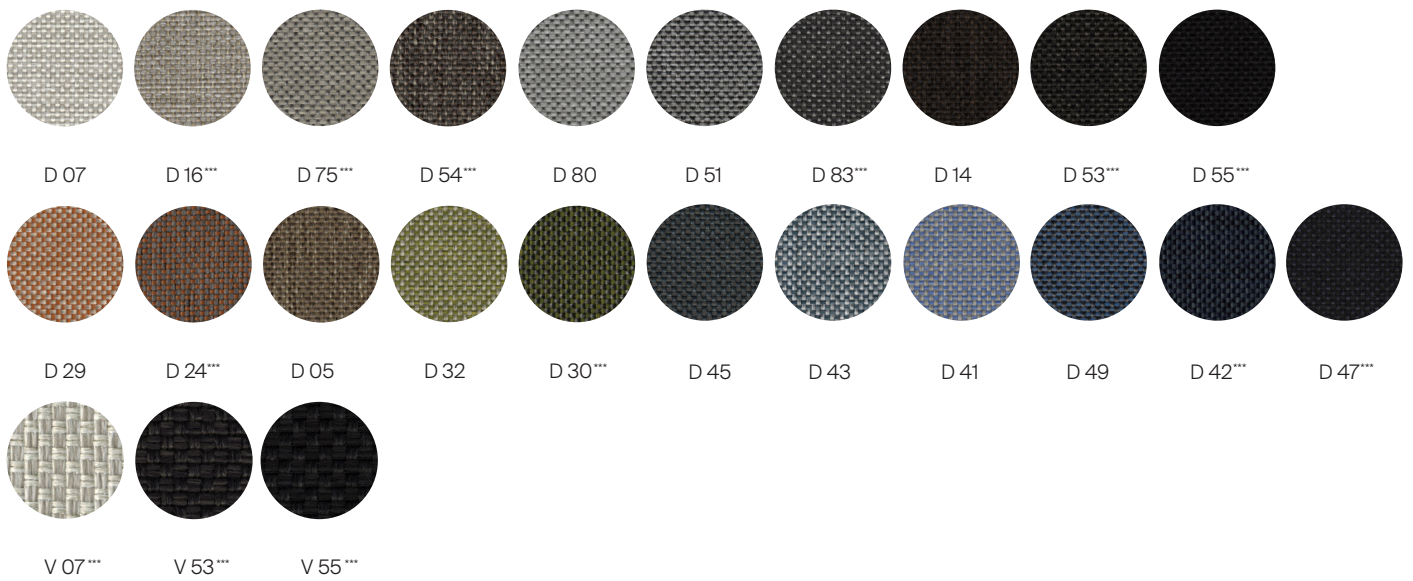

### FINISHES

NATURAL  
-20

GREY  
-22

Side table

\_Grade A Fabric:

---

\_Grade B Fabric:

---

\*\*\* Quick ship fabrics