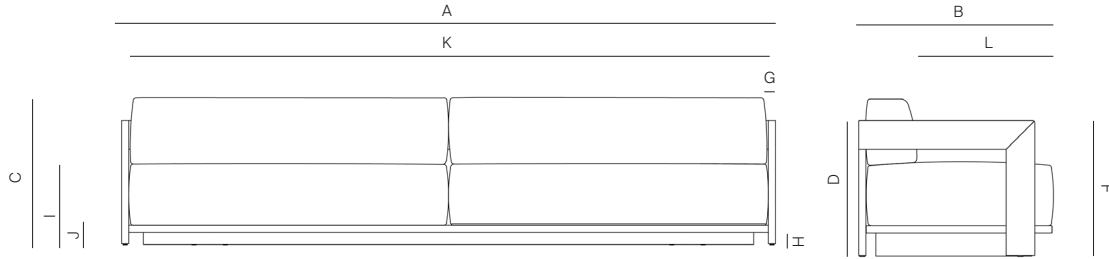

MEASURES INCH CM	OVERALL WIDTH	OVERALL DEPTH	OVERALL HEIGHT WITH CUSHIONS	OVERALL FRAME HEIGHT	ARM HEIGHT	ARM WIDTH	FOOT HEIGHT	SEAT HEIGHT WITH CUSHIONS	FRAME SEAT HEIGHT (FLOOR TO FRAME)	INSIDE SEAT WIDTH	INSIDE SEAT DEPTH	# OF BACK CUSHIONS	COM BACK CUSHIONS YARDS METERS
DESCRIPTION	A	B	C	D	F	G	H	I	J	K	L		
LOUNGE CHAIR	30 3/4	34	27 1/2	21 3/4	21 3/4	11/4	2	15	3 1/4	28 1/4	25	1	2
SKU# 172301	78.4	86.3	69.9	55.1	55.1	3.2	5	38.1	8.7	72	63.5	1	2
62" SOFA	62	34	27 1/2	21 3/4	21 3/4	11/4	2	15	3 1/4	59 1/2	25	2	4
SKU# 172501	157.4	86.3	69.9	55.1	55.1	3.2	5	38.1	8.7	151	63.5	2	4
95" SOFA	95	34	27 1/2	21 3/4	21 3/4	11/4	2	15	3 1/4	92 1/4	25	2	6
SKU# 172502	241.3	86.3	69.9	55.1	55.1	3.2	5	38.1	8.7	234.3	63.5	2	6
119" SOFA	119	34	27 1/2	21 3/4	21 3/4	11/4	2	15	3 1/4	116 1/2	25	2	8
SKU# 172503	302.2	86.3	69.9	55.1	55.1	3.2	5	38.1	8.7	296	63.5	2	8
SINGLE CHAISE	33 1/2	79	32	3 1/2	-	-	2	12 1/2	3 1/4	33 1/2	48 1/2	1	4
SKU# 172901	85.1	200.7	81.3	8.7	-	-	5	31.8	8.7	85	123.2	1	4
DOUBLE CHAISE	67	79	32	3 1/2	-	-	2	12 1/2	3 1/4	67	48 1/2	2	8
SKU# 172902	170.2	200.7	81.3	8.7	-	-	5	31.8	8.7	170	123.2	2	8
OTTOMAN	29	29	12 1/2	3 1/2	-	-	2	12 1/2	3 1/4	29	29	-	-
SKU# 175002	73.4	73.4	31.8	8.7	-	-	5	31.8	8.7	73.7	73.7	-	-
DINING ARM CHAIR	22	24 1/2	29	25 1/4	25 1/4	11/4	13 1/4	18 1/2	14 1/2	19 1/2	20 1/2	1	1
SKU# 172201	56	62.5	73.3	64.3	64.3	3.2	34	47	37	49.5	52.1	1	1

MEASURES INCH CM	# OF SEAT CUSHIONS	COM SEAT CUSHIONS YARDS METERS	THROW / HEADREST PILLOW	COM THROW / HEADREST PILLOW YARDS METERS	DIAGONAL CLEARANCE	FURNITURE WEIGHT LBS KGS	TOTAL PIECES IN A BOX	BOXED WEIGHT LBS KGS	BOXED WIDTH	BOXED DEPTH	BOXED HEIGHT	CBM
DESCRIPTION					M							
LOUNGE CHAIR	1	3			37 1/2	43	1	50	34	37	26.75	0.55
SKU# 172301	1	3			95	19	1	22	86.36	93.98	67.95	0.55
62" SOFA	2	6			37 1/2	56	1	110	65.25	37	26.75	1.06
SKU# 172501	2	6			95	25	1	49	165.74	93.98	67.95	1.06
95" SOFA	2	9			37 1/2	89	1	108	98.00	37	26.75	1.59
SKU# 172502	2	9			95	40	1	49	248.92	93.98	67.95	1.59
119" SOFA	2	12			37 1/2	97	1	121	122	37	24.75	1.83
SKU# 172503	2	12			95	43	1	54	309.88	93.98	62.87	1.83
SINGLE CHAISE	1	4	1	1	31	99	1	105	36.50	82	6.50	0.32
SKU# 172901	1	4	1	1	78.7	44	1	47	92.71	208.28	16.51	0.32
DOUBLE CHAISE	2	8	1	2	6 1/2	180	1	210	70	82	6.50	0.61
SKU# 172902	2	8	1	2	160	88	1	95	177.80	208.28	16.51	0.61
OTTOMAN	1	3			31 1/4	18	1	21	31.50	31.50	8.50	0.14
SKU# 175002	1	3			79.4	8	1	9	80	80	21.59	0.14
DINING ARM CHAIR	1	1.5			33 1/2	46	1	82	25.25	27.75	28.5	0.32
SKU# 172201	1	1.5			85	21	1	37	64.14	70.49	71.76	0.32