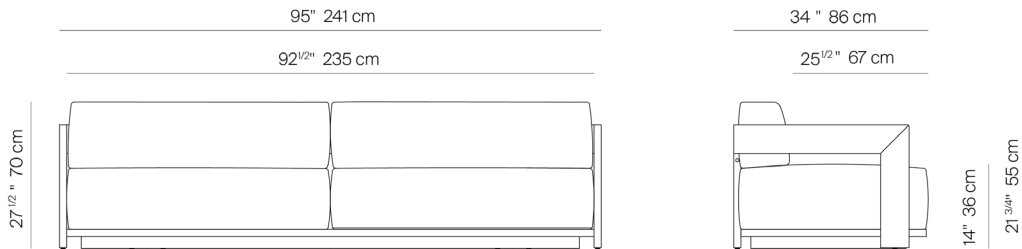

95" SOFA

172502

ALSO AVAILABLE IN:

172501

172503

SPECIFICATIONS

Width:	62"	157 cm	COM: 10 yds
	95"	241 cm	COM: 15 yds
	119"	302 cm	COM: 20 yds
Depth:	34"	86 cm	
Height:	27 1/2"	70 cm	
Seat height:	14"	36 cm	

COM based on 54" wide no repeat fabric.

MATERIALS

Frame: Premium grade teak wood.

Cushion foam: Made of flow-through foam with Dacron wrap.

Cushion fabric: COM/Outdoor Canvas Grade

A / Luxury Grade B Fabric options.

(Reference fabric specification sheet)

Throw pillows available: Outdoor polyfill

Furniture cover available.

FINISHES

TEAK