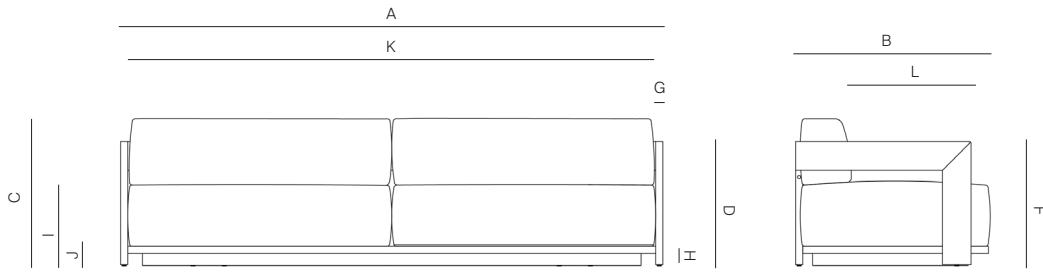

### SPECIFICATIONS

Width:	62"	157 cm	COM: 10 yds
	95"	241 cm	COM: 15 yds
	119"	302 cm	COM: 20 yds
Depth:	34"	86 cm	
Height:	27 1/2"	70 cm	
Seat height:	14"	36 cm	

COM based on 54" wide no repeat fabric.

### TEAK

MEASURES INCH CM	OVERALL WIDTH	OVERALL DEPTH	OVERALL HEIGHT WITH CUSHIONS	OVERALL FRAME HEIGHT	ARM HEIGHT	ARM WIDTH	FOOT HEIGHT	SEAT HEIGHT WITH CUSHIONS	FRAME SEAT HEIGHT (FLOOR TO FRAME)	INSIDE SEAT WIDTH	INSIDE SEAT DEPTH	# OF BACK CUSHIONS	COM BACK CUSHIONS YARDS METERS
DESCRIPTION	A	B	C	D	F	G	H	I	J	K	L		
LOUNGE CHAIR	30 3/4	34	27 1/2	21 3/4	21 3/4	11/4	2	15	3 1/4	28 1/4	25	1	2
SKU# 172301	78.4	86,3	69.9	55.1	55.1	3.2	5	38.1	8.7	72	63.5	1	2
62" SOFA	62	34	27 1/2	21 3/4	21 3/4	11/4	2	15	3 1/4	59 1/2	25	2	4
SKU# 172501	157.4	86,3	69.9	55.1	55.1	3.2	5	38.1	8.7	151	63.5	2	4
95" SOFA	95	34	27 1/2	21 3/4	21 3/4	11/4	2	15	3 1/4	92 1/4	25	2	6
SKU# 172502	241.3	86,3	69.9	55.1	55.1	3.2	5	38.1	8.7	234.3	63.5	2	6
119" SOFA	119	34	27 1/2	21 3/4	21 3/4	11/4	2	15	3 1/4	116 1/2	25	2	8
SKU# 172503	302.2	86,3	69.9	55.1	55.1	3.2	5	38.1	8.7	296	63.5	2	8
SINGLE CHAISE	33 1/2	79	32	3 1/2	-	-	2	12 1/2	3 1/4	33 1/2	48 1/2	1	4
SKU# 172901	85.1	200.7	81.3	8.7	-	-	5	31.8	8.7	85	123.2	1	4
DOUBLE CHAISE	67	79	32	3 1/2	-	-	2	12 1/2	3 1/4	67	48 1/2	2	8
SKU# 172902	170.2	200.7	81,3	8.7	-	-	5	31.8	8.7	170	123.2	2	8
OTTOMAN	29	29	12 1/2	3 1/2	-	-	2	12 1/2	3 1/4	29	29	-	-
SKU# 175002	73.4	73.4	31.8	8.7	-	-	5	31.8	8.7	73.7	73.7	-	-
DINING ARM CHAIR	22	24 1/2	29	25 1/4	25 1/4	11/4	13 1/4	18 1/2	14 1/2	19 1/2	20 1/2	1	1
SKU# 172201	56	62.5	73.3	64.3	64.3	3.2	34	47	37	49.5	52.1	1	1