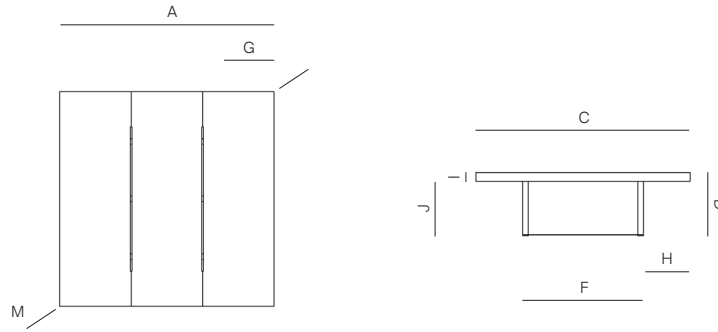

S2

by Ann Vering

The S2 Collection is made of premium grade teak frame.

SIDE TABLE

175001

SPECIFICATIONS

Width: 30 1/2" 78 cm
Depth: 30 1/2" 78 cm
Height: 9" 23 cm

MATERIALS

MEASURES INCH CM	OVERALL LENGTH	OVERALL WIDTH	OVERALL HEIGHT	SIZE OF BASE	OVERHANG AT ENDS	OVERHANG AT SIDES	TABLE TOP THICKNESS	APRON TO FLOOR CLEARANCE	SPACE BETWEEN LEGS AT HEAD	SPACE BETWEEN LEGS AT SIDE	SEAT UP TO
DESCRIPTION	A	C	D	F	G	H	I	J	K	L	
51" COFFEE TABLE SKU# 175201	51 1/4 130.2	34 86.6	9 23	36 1/2 93	7 3/4 20	7 3/4 20	1 1/4 3.2	7 1/2 19	-	-	-
71" COFFEE TABLE SKU# 175202	71 1/2 181.7	46 116.8	9 23	56 142	7 3/4 20	7 3/4 20	1 1/4 3.2	7 1/2 19	-	-	-
SIDE TABLE SKU# 175001	30 1/2 77.7	30 1/2 77.7	9 23	17 1/4 44	6 1/2 16.5	6 1/2 16.5	1 1/4 3.2	7 1/2 19	-	-	-
DINING TABLE 72" SKU# 176201	72 183	41 104	29 1/2 75	48 122	12 30	7 3/4 19.6	1 1/4 3.2	24 3/4 63	23 58.5	38 96.5	4 TO 6 4 TO 6
DINING TABLE 84" SKU# 176202	84 213	41 104	29 1/2 75	60 152.4	12 30	7 3/4 19.6	1 1/4 3.2	24 3/4 63	23 58.5	50 127	6 6
DINING TABLE 96" SKU# 176203	96 243.8	41 104	29 1/2 75	72 183	12 30	7 3/4 19.6	1 1/4 3.2	24 3/4 63	23 58.5	62 157	6 TO 8 6 TO 8
DINING TABLE 108" SKU# 176204	108 274.3	41 104	29 1/2 75	83 3/4 212.7	12 30	7 3/4 19.6	1 1/4 3.2	24 3/4 63	23 58.5	73 3/4 187	8 TO 10 8 TO 10
DINING TABLE 120" SKU# 176205	120 305	41 104	29 1/2 75	96 244	12 30	7 3/4 19.6	1 1/4 3.2	24 3/4 63	23 58.5	86 218.5	10 TO 12 10 TO 12