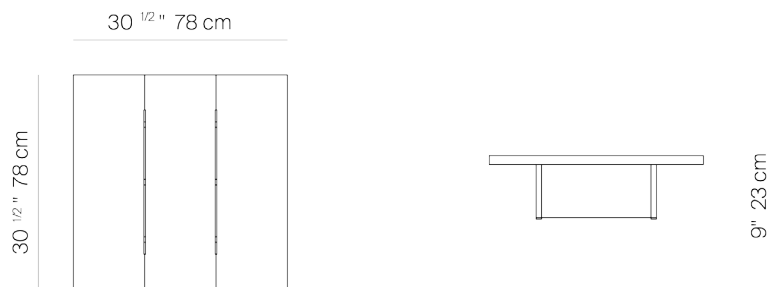

S2

by Ann Vering

The S2 Collection is made of premium grade teak frame.

SIDE TABLE

175001

SPECIFICATIONS

Width: 30 1/2" 78 cm
Depth: 30 1/2" 78 cm
Height: 9" 23 cm

MATERIALS

Frame: Premium Grade Teak Wood.
Furniture cover available

FINISHES

NATURAL
-20

GREY
-22

TEAK

SIDE TABLE

17500120

MEASURES INCH CM	OVERALL LENGTH	OVERALL WIDTH	OVERALL HEIGHT	SIZE OF BASE	OVERHANG AT ENDS	OVERHANG AT SIDES	TABLE TOP THICKNESS	APRON TO FLOOR CLEARANCE	SPACE BETWEEN LEGS AT HEAD	SPACE BETWEEN LEGS AT SIDE	SEAT UP TO
DESCRIPTION	A	C	D	F	G	H	I	J	K	L	
51" COFFEE TABLE SKU# 175201	51 1/4 130.2	34 86.6	9 23	36 1/2 93	7 3/4 20	7 3/4 20	1 1/4 3.2	7 1/2 19	-	-	-
71" COFFEE TABLE SKU# 175202	71 1/2 181.7	46 116.8	9 23	56 142	7 3/4 20	7 3/4 20	1 1/4 3.2	7 1/2 19	-	-	-
SIDE TABLE SKU# 175001	30 1/2 77.7	30 1/2 77.7	9 23	17 1/4 44	6 1/2 16.5	6 1/2 16.5	1 1/4 3.2	7 1/2 19	-	-	-
DINING TABLE 72" SKU# 176201	72 183	41 104	29 1/2 75	48 122	0 0	0 0	1 1/4 3.2	24 3/4 63	37 3/4 96	60 1/4 153	4 TO 6 4 TO 6
DINING TABLE 84" SKU# 176202	84 213	41 104	29 1/2 75	60 152.4	0 0	0 0	1 1/4 3.2	24 3/4 63	37 3/4 96	72 183	6 6
DINING TABLE 96" SKU# 176203	96 243.8	41 104	29 1/2 75	72 183	0 0	0 0	1 1/4 3.2	24 3/4 63	37 3/4 96	84 213	6 TO 8 6 TO 8
DINING TABLE 108" SKU# 176204	108 274.3	41 104	29 1/2 75	83 3/4 212.7	0 0	0 0	1 1/4 3.2	24 3/4 63	37 3/4 96	93 244	8 TO 10 8 TO 10
DINING TABLE 120" SKU# 176205	120 305	41 104	29 1/2 75	96 244	0 0	0 0	1 1/4 3.2	24 3/4 63	37 3/4 96	106 1/4 270	10 TO 12 10 TO 12