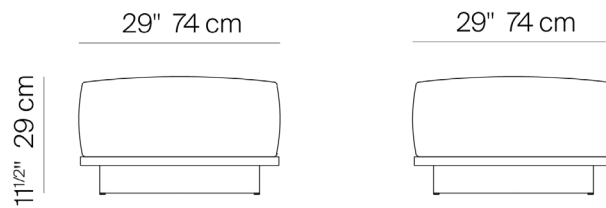

S2

by Ann Vering

The S2 Collection is made of premium grade teak frame.

OTTOMAN

175001

SPECIFICATIONS

Width:	29"	74 cm
Depth:	29"	74 cm
Height:	11 1/2"	29 cm
Seat height:	11 1/2"	29 cm

COM: 3 Yds

(Reference fabric specification sheet)

Throw pillows available: Outdoor polyfill

Furniture cover available.

FINISHES

NATURAL
-20

GREY
-22

TEAK

MEASURES INCH CM	OVERALL WIDTH	OVERALL DEPTH	OVERALL HEIGHT WITH CUSHIONS	OVERALL FRAME HEIGHT	ARM HEIGHT	ARM WIDTH	FOOT HEIGHT	SEAT HEIGHT WITH CUSHIONS	FRAME SEAT HEIGHT (FLOOR TO FRAME)	INSIDE SEAT WIDTH	INSIDE SEAT DEPTH	# OF BACK CUSHIONS	COM BACK CUSHIONS YARDS METERS
DESCRIPTION	A	B	C	D	F	G	H	I	J	K	L		
LOUNGE CHAIR	30 3/4	34	27 1/2	21 3/4	21 3/4	11/4	2	15	3 1/4	28 1/4	25	1	2
SKU# 172301	78.4	86.3	69.9	55.1	55.1	3.2	5	38.1	8.7	72	63.5	1	2
62" SOFA	62	34	27 1/2	21 3/4	21 3/4	11/4	2	15	3 1/4	59 1/2	25	2	4
SKU# 172501	157.4	86.3	69.9	55.1	55.1	3.2	5	38.1	8.7	151	63.5	2	4
95" SOFA	95	34	27 1/2	21 3/4	21 3/4	11/4	2	15	3 1/4	92 1/4	25	2	6
SKU# 172502	241.3	86.3	69.9	55.1	55.1	3.2	5	38.1	8.7	234.3	63.5	2	6
119" SOFA	119	34	27 1/2	21 3/4	21 3/4	11/4	2	15	3 1/4	116 1/2	25	2	8
SKU# 172503	302.2	86.3	69.9	55.1	55.1	3.2	5	38.1	8.7	296	63.5	2	8
SINGLE CHAISE	33 1/2	79	32	3 1/2	-	-	2	12 1/2	3 1/4	33 1/2	48 1/2	1	4
SKU# 172901	85.1	200.7	81.3	8.7	-	-	5	31.8	8.7	85	123.2	1	4
DOUBLE CHAISE	67	79	32	3 1/2	-	-	2	12 1/2	3 1/4	67	48 1/2	2	8
SKU# 172902	170.2	200.7	81.3	8.7	-	-	5	31.8	8.7	170	123.2	2	8
OTTOMAN	29	29	12 1/2	3 1/2	-	-	2	12 1/2	3 1/4	29	29	-	-
SKU# 175002	73.4	73.4	31.8	8.7	-	-	5	31.8	8.7	73.7	73.7	-	-
DINING ARM CHAIR	22	24 1/2	29	25 1/4	25 1/4	11/4	13 1/4	18 1/2	14 1/2	19 1/2	20 1/2	1	1
SKU# 172201	56	62.5	73.3	64.3	64.3	3.2	34	47	37	49.5	52.1	1	1