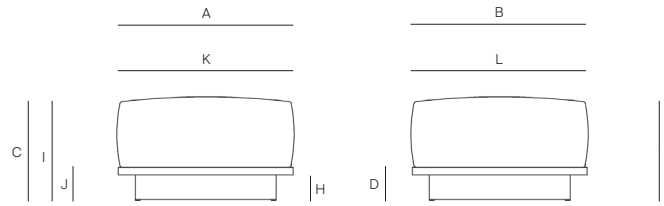

(Reference fabric specification sheet)

Throw pillows available: Outdoor polyfill

Furniture cover available.

FINISHES

NATURAL
-20

GREY
-22

TEAK

MEASURES INCH CM	OVERALL WIDTH	OVERALL DEPTH	OVERALL HEIGHT WITH CUSHIONS	OVERALL FRAME HEIGHT	ARM HEIGHT	ARM WIDTH	FOOT HEIGHT	SEAT HEIGHT WITH CUSHIONS	FRAME SEAT HEIGHT (FLOOR TO FRAME)	INSIDE SEAT WIDTH	INSIDE SEAT DEPTH	# OF BACK CUSHIONS	COM BACK CUSHIONS YARDS METERS
DESCRIPTION	A	B	C	D	F	G	H	I	J	K	L		
LOUNGE CHAIR	30 3/4	34	27 1/2	21 3/4	21 3/4	11/4	2	15	3 1/4	28 1/4	25	1	2
SKU# 172301	78.4	86.3	69.9	55.1	55.1	3.2	5	38.1	8.7	72	63.5	1	2
62" SOFA	62	34	27 1/2	21 3/4	21 3/4	11/4	2	15	3 1/4	59 1/2	25	2	4
SKU# 172501	157.4	86.3	69.9	55.1	55.1	3.2	5	38.1	8.7	151	63.5	2	4
95" SOFA	95	34	27 1/2	21 3/4	21 3/4	11/4	2	15	3 1/4	92 1/4	25	2	6
SKU# 172502	241.3	86.3	69.9	55.1	55.1	3.2	5	38.1	8.7	234.3	63.5	2	6
119" SOFA	119	34	27 1/2	21 3/4	21 3/4	11/4	2	15	3 1/4	116 1/2	25	2	8
SKU# 172503	302.2	86.3	69.9	55.1	55.1	3.2	5	38.1	8.7	296	63.5	2	8
SINGLE CHAISE	33 1/2	79	32	3 1/2	-	-	2	12 1/2	3 1/4	33 1/2	48 1/2	1	4
SKU# 172901	85.1	200.7	81.3	8.7	-	-	5	31.8	8.7	85	123.2	1	4
DOUBLE CHAISE	67	79	32	3 1/2	-	-	2	12 1/2	3 1/4	67	48 1/2	2	8
SKU# 172902	170.2	200.7	81.3	8.7	-	-	5	31.8	8.7	170	123.2	2	8
OTTOMAN	29	29	12 1/2	3 1/2	-	-	2	12 1/2	3 1/4	29	29	-	-
SKU# 175002	73.4	73.4	31.8	8.7	-	-	5	31.8	8.7	73.7	73.7	-	-
DINING ARM CHAIR	22	24 1/2	29	25 1/4	25 1/4	11/4	13 1/4	18 1/2	14 1/2	19 1/2	20 1/2	1	1
SKU# 172201	56	62.5	73.3	64.3	64.3	3.2	34	47	37	49.5	52.1	1	1