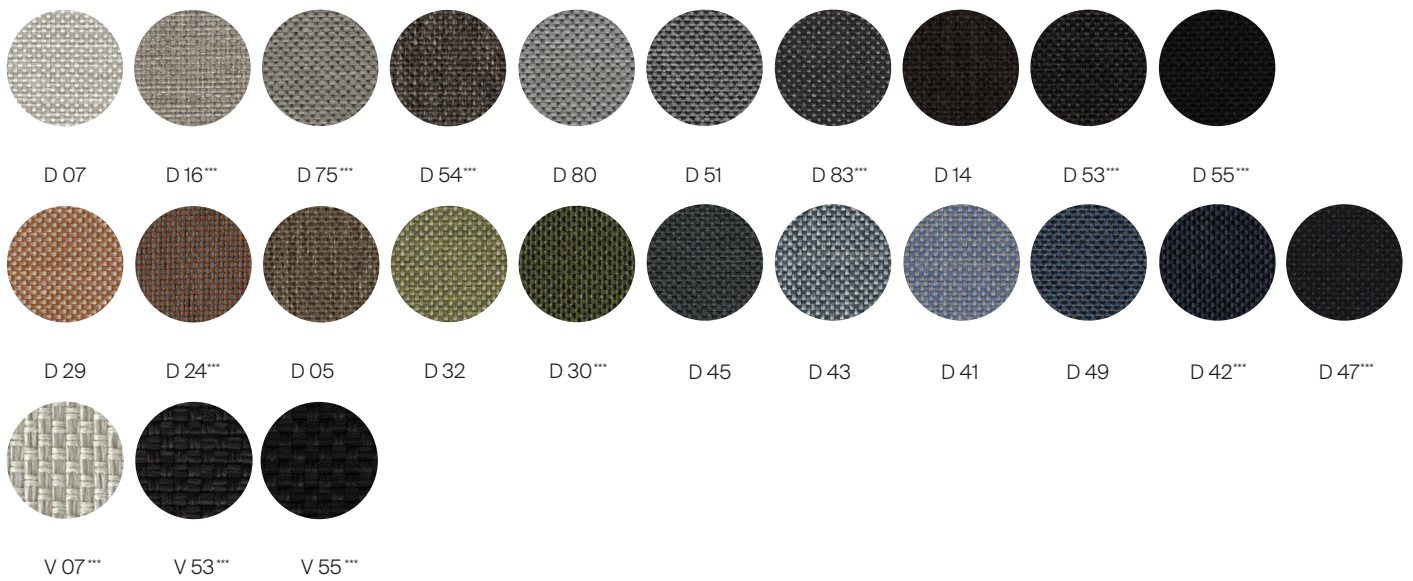

Ottoman

Dining table 72"

Dining table 84"

Dining table 96"

Dining table 108"

Dining table 120"

71" Coffee table

51" Coffee table

Side table

_Grade A Fabric:

_Grade B Fabric:

*** Quick ship fabrics