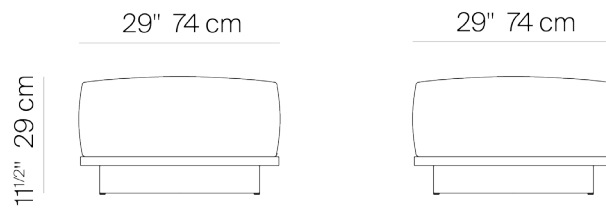

S2

by Ann Vering

The S2 Collection is made of premium grade teak frame.

OTTOMAN

175001

SPECIFICATIONS

Width:	29"	74 cm
Depth:	29"	74 cm
Height:	11 1/2"	29 cm
Seat height:	11 1/2"	29 cm

COM: 3 Yds

(Reference fabric specification sheet)

Throw pillows available: Outdoor polyfill

Furniture cover available.

FINISHES

NATURAL
-20

TEAK

MEASURES INCH CM	OVERALL WIDTH	OVERALL DEPTH	OVERALL HEIGHT WITH CUSHIONS	OVERALL FRAME HEIGHT	ARM HEIGHT	ARM WIDTH	FOOT HEIGHT	SEAT HEIGHT WITH CUSHIONS	FRAME SEAT HEIGHT (FLOOR TO FRAME)	INSIDE SEAT WIDTH	INSIDE SEAT DEPTH	# OF BACK CUSHIONS	COM BACK CUSHIONS YARDS METERS
DESCRIPTION	A	B	C	D	F	G	H	I	J	K	L		
LOUNGE CHAIR	30 3/4	34	27 1/2	21 3/4	21 3/4	11/4	2	15	3 1/4	28 1/4	25	1	2
SKU# 172301	78.4	86.3	69.9	55.1	55.1	3.2	5	38.1	8.7	72	63.5	1	2
62" SOFA	62	34	27 1/2	21 3/4	21 3/4	11/4	2	15	3 1/4	59 1/2	25	2	4
SKU# 172501	157.4	86.3	69.9	55.1	55.1	3.2	5	38.1	8.7	151	63.5	2	4
95" SOFA	95	34	27 1/2	21 3/4	21 3/4	11/4	2	15	3 1/4	92 1/4	25	2	6
SKU# 172502	241.3	86.3	69.9	55.1	55.1	3.2	5	38.1	8.7	234.3	63.5	2	6
119" SOFA	119	34	27 1/2	21 3/4	21 3/4	11/4	2	15	3 1/4	116 1/2	25	2	8
SKU# 172503	302.2	86.3	69.9	55.1	55.1	3.2	5	38.1	8.7	296	63.5	2	8
SINGLE CHAISE	33 1/2	79	32	3 1/2	-	-	2	12 1/2	3 1/4	33 1/2	48 1/2	1	4
SKU# 172901	85.1	200.7	81.3	8.7	-	-	5	31.8	8.7	85	123.2	1	4
DOUBLE CHAISE	67	79	32	3 1/2	-	-	2	12 1/2	3 1/4	67	48 1/2	2	8
SKU# 172902	170.2	200.7	81.3	8.7	-	-	5	31.8	8.7	170	123.2	2	8
OTTOMAN	29	29	12 1/2	3 1/2	-	-	2	12 1/2	3 1/4	29	29	-	-
SKU# 175002	73.4	73.4	31.8	8.7	-	-	5	31.8	8.7	73.7	73.7	-	-
DINING ARM CHAIR	22	24 1/2	29	25 1/4	25 1/4	11/4	13 1/4	18 1/2	14 1/2	19 1/2	20 1/2	1	1
SKU# 172201	56	62.5	73.3	64.3	64.3	3.2	34	47	37	49.5	52.1	1	1