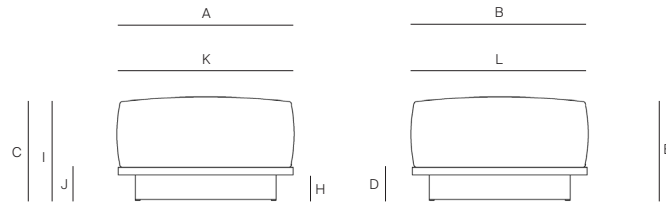

(Reference fabric specification sheet)

Throw pillows available: Outdoor polyfill

Furniture cover available.

FINISHES

NATURAL
-20

TEAK

MEASURES INCH CM	OVERALL WIDTH	OVERALL DEPTH	OVERALL HEIGHT WITH CUSHIONS	OVERALL FRAME HEIGHT	ARM HEIGHT	ARM WIDTH	FOOT HEIGHT	SEAT HEIGHT WITH CUSHIONS	FRAME SEAT HEIGHT (FLOOR TO FRAME)	INSIDE SEAT WIDTH	INSIDE SEAT DEPTH	# OF BACK CUSHIONS	COM BACK CUSHIONS YARDS METERS
DESCRIPTION	A	B	C	D	F	G	H	I	J	K	L		
LOUNGE CHAIR	30 3/4	34	27 1/2	21 3/4	21 3/4	11/4	2	15	3 1/4	28 1/4	25	1	2
SKU# 172301	78.4	86.3	69.9	55.1	55.1	3.2	5	38.1	8.7	72	63.5	1	2
62" SOFA	62	34	27 1/2	21 3/4	21 3/4	11/4	2	15	3 1/4	59 1/2	25	2	4
SKU# 172501	157.4	86.3	69.9	55.1	55.1	3.2	5	38.1	8.7	151	63.5	2	4
95" SOFA	95	34	27 1/2	21 3/4	21 3/4	11/4	2	15	3 1/4	92 1/4	25	2	6
SKU# 172502	241.3	86.3	69.9	55.1	55.1	3.2	5	38.1	8.7	234.3	63.5	2	6
119" SOFA	119	34	27 1/2	21 3/4	21 3/4	11/4	2	15	3 1/4	116 1/2	25	2	8
SKU# 172503	302.2	86.3	69.9	55.1	55.1	3.2	5	38.1	8.7	296	63.5	2	8
SINGLE CHAISE	33 1/2	79	32	3 1/2	-	-	2	12 1/2	3 1/4	33 1/2	48 1/2	1	4
SKU# 172901	85.1	200.7	81.3	8.7	-	-	5	31.8	8.7	85	123.2	1	4
DOUBLE CHAISE	67	79	32	3 1/2	-	-	2	12 1/2	3 1/4	67	48 1/2	2	8
SKU# 172902	170.2	200.7	81.3	8.7	-	-	5	31.8	8.7	170	123.2	2	8
OTTOMAN	29	29	12 1/2	3 1/2	-	-	2	12 1/2	3 1/4	29	29	-	-
SKU# 175002	73.4	73.4	31.8	8.7	-	-	5	31.8	8.7	73.7	73.7	-	-
DINING ARM CHAIR	22	24 1/2	29	25 1/4	25 1/4	11/4	13 1/4	18 1/2	14 1/2	19 1/2	20 1/2	1	1
SKU# 172201	56	62.5	73.3	64.3	64.3	3.2	34	47	37	49.5	52.1	1	1