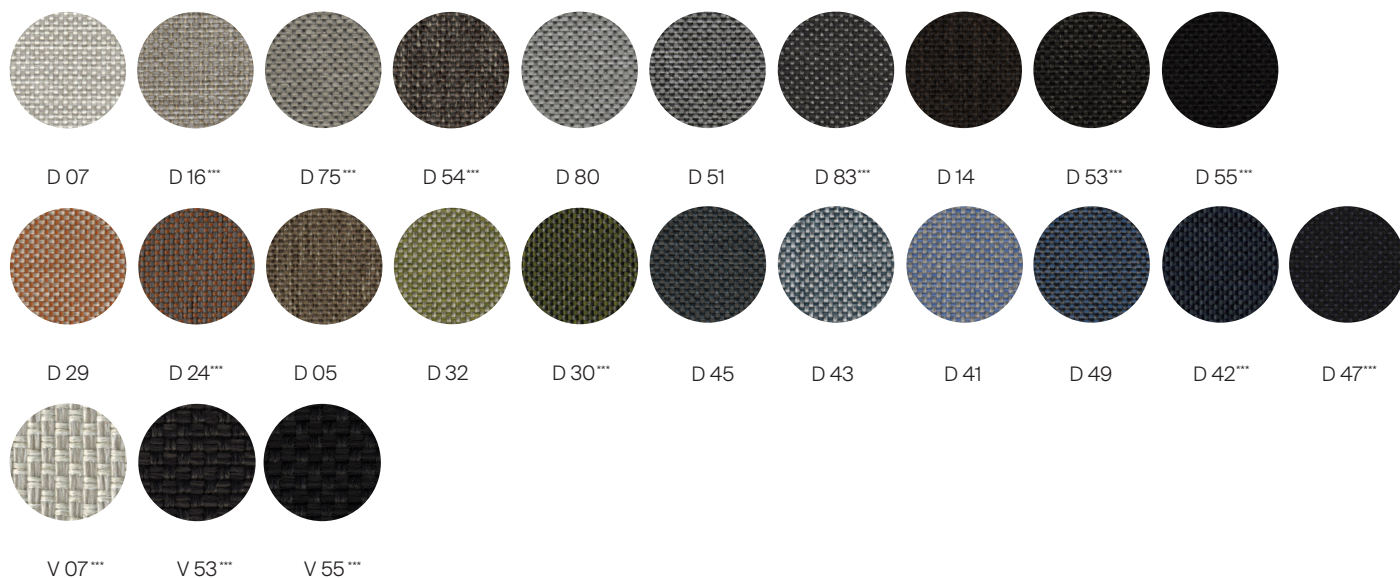

Ottoman

Dining table 84"

71" Coffee table

51" Coffee table

Side table

_Grade A Fabric:

_Grade B Fabric:

*** Quick ship fabrics