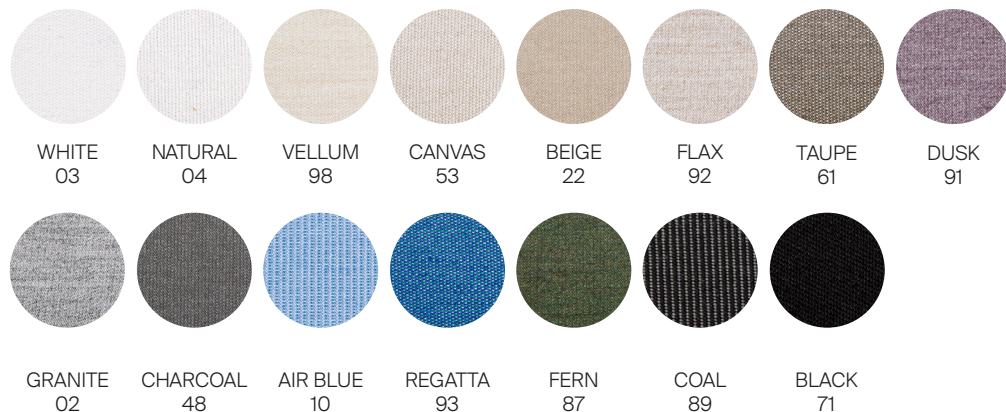

Ottoman

Dining table 84"

71" Coffee table

51" Coffee table

Side table

_Grade A Fabric:

_Grade B Fabric:

*** Quick ship fabrics