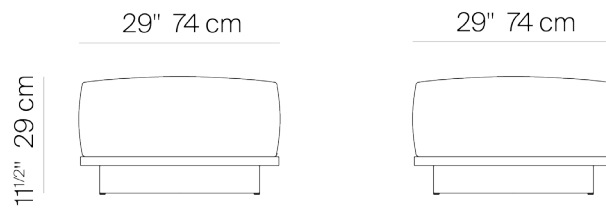

S2

by Ann Vering

The S2 Collection is made of premium grade teak frame.

OTTOMAN

175001

SPECIFICATIONS

Width:	29"	74 cm
Depth:	29"	74 cm
Height:	11 1/2"	29 cm
Seat height:	11 1/2"	29 cm

COM: 3 Yds

(Reference fabric specification sheet)

Throw pillows available: Outdoor polyfill

Furniture cover available.

FINISHES

NATURAL
-20

GREY
-22

TEAK

MEASURES INCH CM	OVERALL WIDTH	OVERALL DEPTH	OVERALL HEIGHT WITH CUSHIONS	OVERALL FRAME HEIGHT	ARM HEIGHT	ARM WIDTH	FOOT HEIGHT	SEAT HEIGHT WITH CUSHIONS	FRAME SEAT HEIGHT (FLOOR TO FRAME)	INSIDE SEAT WIDTH	INSIDE SEAT DEPTH	# OF BACK CUSHIONS	COM BACK CUSHIONS YARDS METERS
DESCRIPTION	A	B	C	D	F	G	H	I	J	K	L		
LOUNGE CHAIR	30 3/4	34	27 1/2	21 3/4	21 3/4	11/4	2	15	3 1/4	28 1/4	25	1	2
SKU# 172301	78.4	86.3	69.9	55.1	55.1	3.2	5	38.1	8.7	72	63.5	1	2
62" SOFA	62	34	27 1/2	21 3/4	21 3/4	11/4	2	15	3 1/4	59 1/2	25	2	4
SKU# 172501	157.4	86.3	69.9	55.1	55.1	3.2	5	38.1	8.7	151	63.5	2	4
95" SOFA	95	34	27 1/2	21 3/4	21 3/4	11/4	2	15	3 1/4	92 1/4	25	2	6
SKU# 172502	241.3	86.3	69.9	55.1	55.1	3.2	5	38.1	8.7	234.3	63.5	2	6
119" SOFA	119	34	27 1/2	21 3/4	21 3/4	11/4	2	15	3 1/4	116 1/2	25	2	8
SKU# 172503	302.2	86.3	69.9	55.1	55.1	3.2	5	38.1	8.7	296	63.5	2	8
SINGLE CHAISE	33 1/2	79	32	3 1/2	-	-	2	12 1/2	3 1/4	33 1/2	48 1/2	1	4
SKU# 172901	85.1	200.7	81.3	8.7	-	-	5	31.8	8.7	85	123.2	1	4
DOUBLE CHAISE	67	79	32	3 1/2	-	-	2	12 1/2	3 1/4	67	48 1/2	2	8
SKU# 172902	170.2	200.7	81.3	8.7	-	-	5	31.8	8.7	170	123.2	2	8
OTTOMAN	29	29	12 1/2	3 1/2	-	-	2	12 1/2	3 1/4	29	29	-	-
SKU# 175002	73.4	73.4	31.8	8.7	-	-	5	31.8	8.7	73.7	73.7	-	-
DINING ARM CHAIR	22	24 1/2	29	25 1/4	25 1/4	11/4	13 1/4	18 1/2	14 1/2	19 1/2	20 1/2	1	1
SKU# 172201	56	62.5	73.3	64.3	64.3	3.2	34	47	37	49.5	52.1	1	1