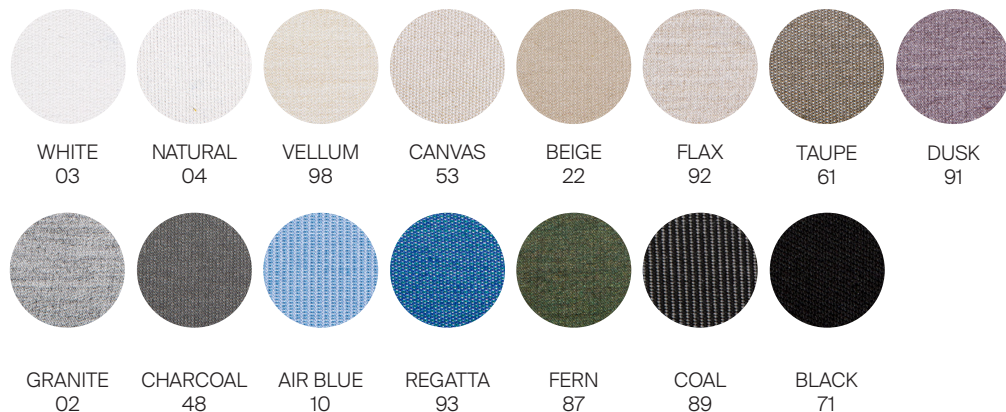

Side table

_Grade A Fabric:

_Grade B Fabric:

*** Quick ship fabrics