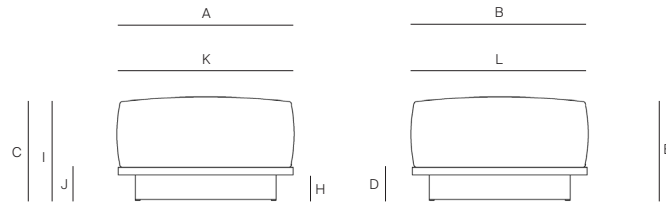

S2

by Ann Vering

The S2 Collection is made of premium grade teak frame.

OTTOMAN

175001

SPECIFICATIONS

Width: 29" 74 cm
Depth: 29" 74 cm
Height: 11 1/2" 29 cm
Seat height: 11 1/2" 29 cm

COM: 3 Yds
COM based on 54" wide no repeat fabric.

FINISHES

NATURAL
-20

GREY
-22

TEAK

MEASURES INCH CM	OVERALL WIDTH	OVERALL DEPTH	OVERALL HEIGHT WITH CUSHIONS	OVERALL FRAME HEIGHT	ARM HEIGHT	ARM WIDTH	FOOT HEIGHT	SEAT HEIGHT WITH CUSHIONS	FRAME SEAT HEIGHT (FLOOR TO FRAME)	INSIDE SEAT WIDTH	INSIDE SEAT DEPTH	# OF BACK CUSHIONS	COM BACK CUSHIONS YARDS METERS
DESCRIPTION	A	B	C	D	F	G	H	I	J	K	L		
LOUNGE CHAIR	30 3/4	34	27 1/2	21 3/4	21 3/4	11/4	2	15	3 1/4	28 1/4	25	1	2
SKU# 172301	78.4	86.3	69.9	55.1	55.1	3.2	5	38.1	8.7	72	63.5	1	2
62" SOFA	62	34	27 1/2	21 3/4	21 3/4	11/4	2	15	3 1/4	59 1/2	25	2	4
SKU# 172501	157.4	86.3	69.9	55.1	55.1	3.2	5	38.1	8.7	151	63.5	2	4
95" SOFA	95	34	27 1/2	21 3/4	21 3/4	11/4	2	15	3 1/4	92 1/4	25	2	6
SKU# 172502	241.3	86.3	69.9	55.1	55.1	3.2	5	38.1	8.7	234.3	63.5	2	6
119" SOFA	119	34	27 1/2	21 3/4	21 3/4	11/4	2	15	3 1/4	116 1/2	25	2	8
SKU# 172503	302.2	86.3	69.9	55.1	55.1	3.2	5	38.1	8.7	296	63.5	2	8
SINGLE CHAISE	33 1/2	79	32	3 1/2	-	-	2	12 1/2	3 1/4	33 1/2	48 1/2	1	4
SKU# 172901	85.1	200.7	81.3	8.7	-	-	5	31.8	8.7	85	123.2	1	4
DOUBLE CHAISE	67	79	32	3 1/2	-	-	2	12 1/2	3 1/4	67	48 1/2	2	8
SKU# 172902	170.2	200.7	81.3	8.7	-	-	5	31.8	8.7	170	123.2	2	8
OTTOMAN	29	29	12 1/2	3 1/2	-	-	2	12 1/2	3 1/4	29	29	-	-
SKU# 175002	73.4	73.4	31.8	8.7	-	-	5	31.8	8.7	73.7	73.7	-	-
DINING ARM CHAIR	22	24 1/2	29	25 1/4	25 1/4	11/4	13 1/4	18 1/2	14 1/2	19 1/2	20 1/2	1	1
SKU# 172201	56	62.5	73.3	64.3	64.3	3.2	34	47	37	49.5	52.1	1	1