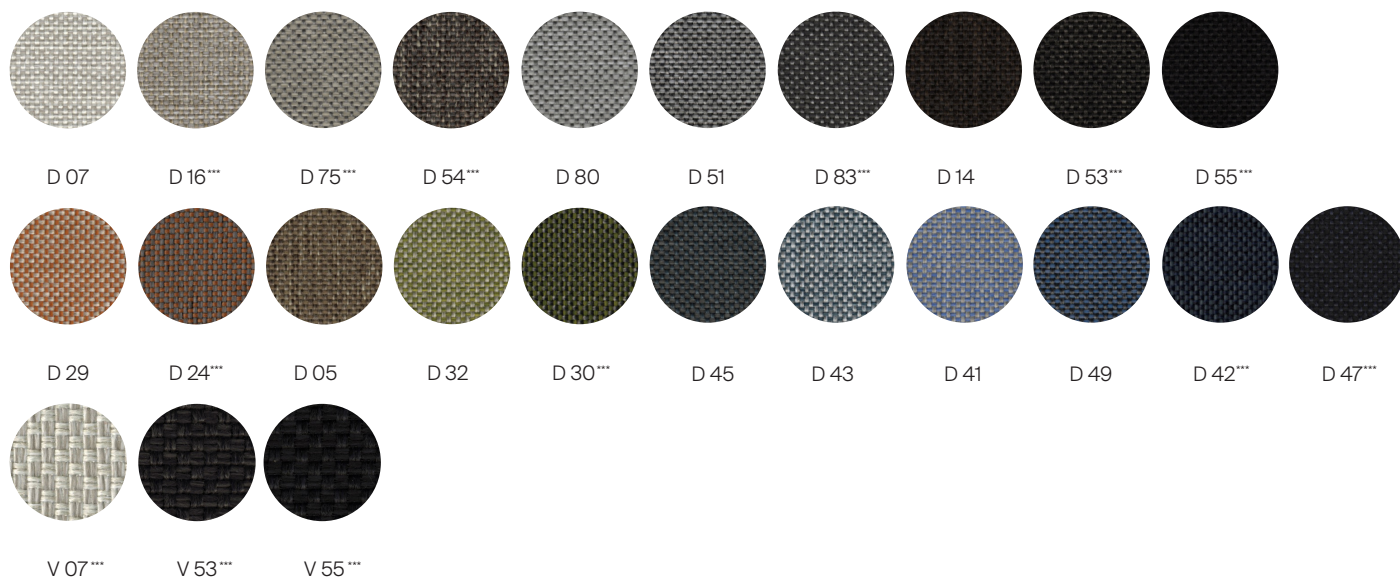

Ottoman

Dining table 72"

Dining table 84"

Dining table 96"

Dining table 108"

Dining table 120"

71" Coffee table

51" Coffee table

Side table

_Grade A Fabric:

_Grade B Fabric:

*** Quick ship fabrics