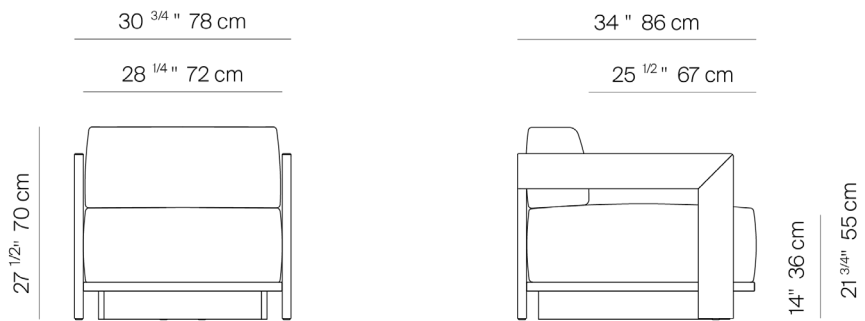

S2

by Ann Vering

The S2 Collection is made of premium grade teak frame.

LOUNGE CHAIR

172301

SPECIFICATIONS

Width:	30 ³ / ₄ "	78 cm
Depth:	34 "	86 cm
Height:	27 ¹ / ₂ "	70 cm
Seat height:	14 "	36 cm

COM: 6 Yds
COM based on 54" wide no repeat fabric.

MEASURES INCH CM	OVERALL WIDTH	OVERALL DEPTH	OVERALL HEIGHT WITH CUSHIONS	OVERALL FRAME HEIGHT	ARM HEIGHT	ARM WIDTH	FOOT HEIGHT	SEAT HEIGHT WITH CUSHIONS	FRAME SEAT HEIGHT (FLOOR TO FRAME)	INSIDE SEAT WIDTH	INSIDE SEAT DEPTH	# OF BACK CUSHIONS	COM BACK CUSHIONS YARDS METERS
DESCRIPTION	A	B	C	D	F	G	H	I	J	K	L		
LOUNGE CHAIR	30 3/4	34	27 1/2	21 3/4	21 3/4	11/4	2	15	3 1/4	28 1/4	25	1	2
SKU# 172301	78.4	86.3	69.9	55.1	55.1	3.2	5	38.1	8.7	72	63.5	1	2
62" SOFA	62	34	27 1/2	21 3/4	21 3/4	11/4	2	15	3 1/4	59 1/2	25	2	4
SKU# 172501	157.4	86.3	69.9	55.1	55.1	3.2	5	38.1	8.7	151	63.5	2	4
95" SOFA	95	34	27 1/2	21 3/4	21 3/4	11/4	2	15	3 1/4	92 1/4	25	2	6
SKU# 172502	241.3	86.3	69.9	55.1	55.1	3.2	5	38.1	8.7	234.3	63.5	2	6
119" SOFA	119	34	27 1/2	21 3/4	21 3/4	11/4	2	15	3 1/4	116 1/2	25	2	8
SKU# 172503	302.2	86.3	69.9	55.1	55.1	3.2	5	38.1	8.7	296	63.5	2	8
SINGLE CHAISE	33 1/2	79	32	3 1/2	-	-	2	12 1/2	3 1/4	33 1/2	48 1/2	1	4
SKU# 172901	85.1	200.7	81.3	8.7	-	-	5	31.8	8.7	85	123.2	1	4
DOUBLE CHAISE	67	79	32	3 1/2	-	-	2	12 1/2	3 1/4	67	48 1/2	2	8
SKU# 172902	170.2	200.7	81.3	8.7	-	-	5	31.8	8.7	170	123.2	2	8
OTTOMAN	29	29	12 1/2	3 1/2	-	-	2	12 1/2	3 1/4	29	29	-	-
SKU# 175002	73.4	73.4	31.8	8.7	-	-	5	31.8	8.7	73.7	73.7	-	-
DINING ARM CHAIR	22	24 1/2	29	25 1/4	25 1/4	11/4	13 1/4	18 1/2	14 1/2	19 1/2	20 1/2	1	1
SKU# 172201	56	62.5	73.3	64.3	64.3	3.2	34	47	37	49.5	52.1	1	1