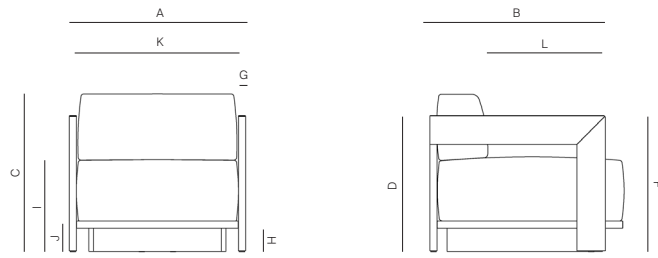

MEASURES INCH CM	OVERALL WIDTH	OVERALL DEPTH	OVERALL HEIGHT WITH CUSHIONS	OVERALL FRAME HEIGHT	ARM HEIGHT	ARM WIDTH	FOOT HEIGHT	SEAT HEIGHT WITH CUSHIONS	FRAME SEAT HEIGHT (FLOOR TO FRAME)	INSIDE SEAT WIDTH	INSIDE SEAT DEPTH	# OF BACK CUSHIONS	COM BACK CUSHIONS YARDS METERS
DESCRIPTION	A	B	C	D	F	G	H	I	J	K	L		
LOUNGE CHAIR	30 3/4	34	27 1/2	21 3/4	21 3/4	11/4	2	15	3 1/4	28 1/4	25	1	2
SKU# 172301	78.4	86.3	69.9	55.1	55.1	3.2	5	38.1	8.7	72	63.5	1	2
62" SOFA	62	34	27 1/2	21 3/4	21 3/4	11/4	2	15	3 1/4	59 1/2	25	2	4
SKU# 172501	157.4	86.3	69.9	55.1	55.1	3.2	5	38.1	8.7	151	63.5	2	4
95" SOFA	95	34	27 1/2	21 3/4	21 3/4	11/4	2	15	3 1/4	92 1/4	25	2	6
SKU# 172502	241.3	86.3	69.9	55.1	55.1	3.2	5	38.1	8.7	234.3	63.5	2	6
119" SOFA	119	34	27 1/2	21 3/4	21 3/4	11/4	2	15	3 1/4	116 1/2	25	2	8
SKU# 172503	302.2	86.3	69.9	55.1	55.1	3.2	5	38.1	8.7	296	63.5	2	8
SINGLE CHAISE	33 1/2	79	32	3 1/2	-	-	2	12 1/2	3 1/4	33 1/2	48 1/2	1	4
SKU# 172901	85.1	200.7	81.3	8.7	-	-	5	31.8	8.7	85	123.2	1	4
DOUBLE CHAISE	67	79	32	3 1/2	-	-	2	12 1/2	3 1/4	67	48 1/2	2	8
SKU# 172902	170.2	200.7	81.3	8.7	-	-	5	31.8	8.7	170	123.2	2	8
OTTOMAN	29	29	12 1/2	3 1/2	-	-	2	12 1/2	3 1/4	29	29	-	-
SKU# 175002	73.4	73.4	31.8	8.7	-	-	5	31.8	8.7	73.7	73.7	-	-
DINING ARM CHAIR	22	24 1/2	29	25 1/4	25 1/4	11/4	13 1/4	18 1/2	14 1/2	19 1/2	20 1/2	1	1
SKU# 172201	56	62.5	73.3	64.3	64.3	3.2	34	47	37	49.5	52.1	1	1