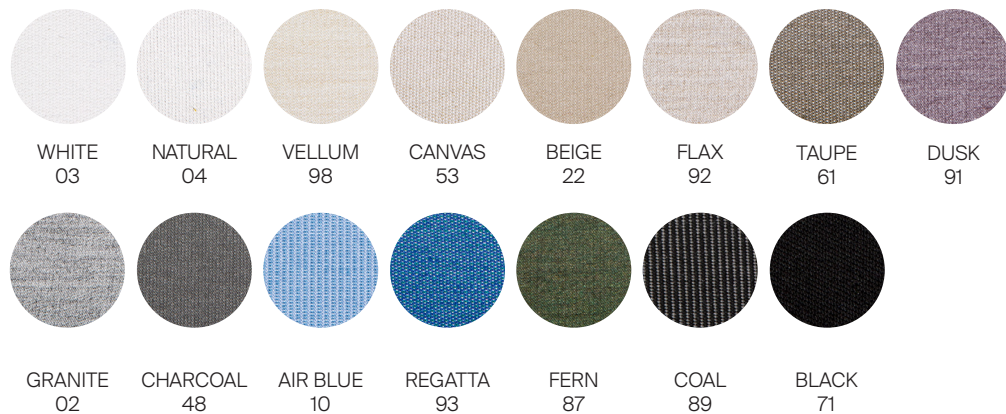

Ottoman

Dining table 84"

71" Coffee table

51" Coffee table

Side table

_Grade A Fabric:

_Grade B Fabric:

*** Quick ship fabrics