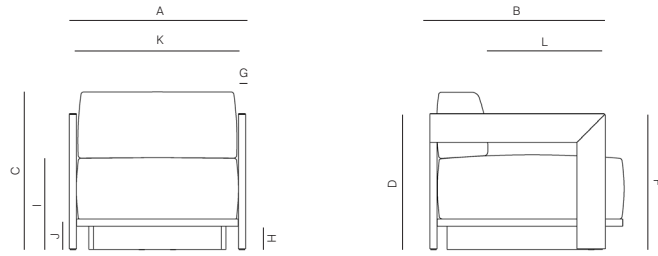

Throw pillows available: Outdoor polyfill

Furniture cover available.

FINISHES

NATURAL
-20

TEAK

LOUNGE CHAIR

172301

MEASURES INCH CM	OVERALL WIDTH	OVERALL DEPTH	OVERALL HEIGHT WITH CUSHIONS	OVERALL FRAME HEIGHT	ARM HEIGHT	ARM WIDTH	FOOT HEIGHT	SEAT HEIGHT WITH CUSHIONS	FRAME SEAT HEIGHT (FLOOR TO FRAME)	INSIDE SEAT WIDTH	INSIDE SEAT DEPTH	# OF BACK CUSHIONS	COM BACK CUSHIONS YARDS METERS
DESCRIPTION	A	B	C	D	F	G	H	I	J	K	L		
LOUNGE CHAIR	30 3/4	34	27 1/2	21 3/4	21 3/4	11/4	2	15	3 1/4	28 1/4	25	1	2
SKU# 172301	78.4	86.3	69.9	55.1	55.1	3.2	5	38.1	8.7	72	63.5	1	2
62" SOFA	62	34	27 1/2	21 3/4	21 3/4	11/4	2	15	3 1/4	59 1/2	25	2	4
SKU# 172501	157.4	86.3	69.9	55.1	55.1	3.2	5	38.1	8.7	151	63.5	2	4
95" SOFA	95	34	27 1/2	21 3/4	21 3/4	11/4	2	15	3 1/4	92 1/4	25	2	6
SKU# 172502	241.3	86.3	69.9	55.1	55.1	3.2	5	38.1	8.7	234.3	63.5	2	6
119" SOFA	119	34	27 1/2	21 3/4	21 3/4	11/4	2	15	3 1/4	116 1/2	25	2	8
SKU# 172503	302.2	86.3	69.9	55.1	55.1	3.2	5	38.1	8.7	296	63.5	2	8
SINGLE CHAISE	33 1/2	79	32	3 1/2	-	-	2	12 1/2	3 1/4	33 1/2	48 1/2	1	4
SKU# 172901	85.1	200.7	81.3	8.7	-	-	5	31.8	8.7	85	123.2	1	4
DOUBLE CHAISE	67	79	32	3 1/2	-	-	2	12 1/2	3 1/4	67	48 1/2	2	8
SKU# 172902	170.2	200.7	81.3	8.7	-	-	5	31.8	8.7	170	123.2	2	8
OTTOMAN	29	29	12 1/2	3 1/2	-	-	2	12 1/2	3 1/4	29	29	-	-
SKU# 175002	73.4	73.4	31.8	8.7	-	-	5	31.8	8.7	73.7	73.7	-	-
DINING ARM CHAIR	22	24 1/2	29	25 1/4	25 1/4	11/4	13 1/4	18 1/2	14 1/2	19 1/2	20 1/2	1	1
SKU# 172201	56	62.5	73.3	64.3	64.3	3.2	34	47	37	49.5	52.1	1	1