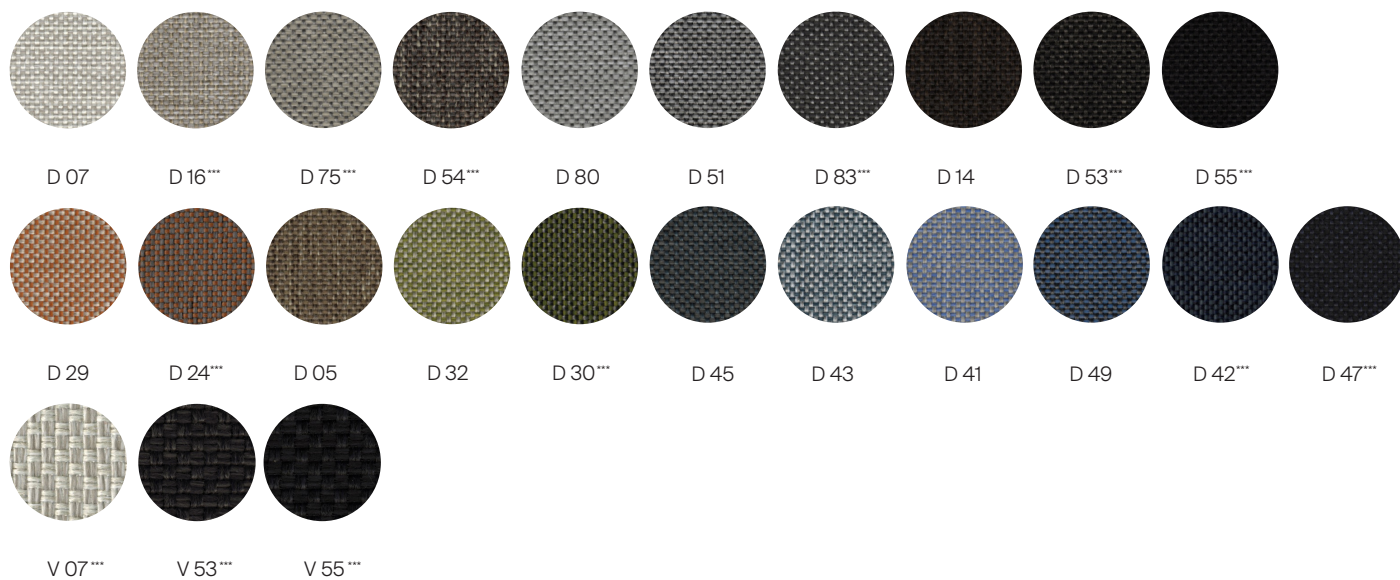

Ottoman

Dining table 84"

71" Coffee table

51" Coffee table

Side table

_Grade A Fabric:

_Grade B Fabric:

*** Quick ship fabrics