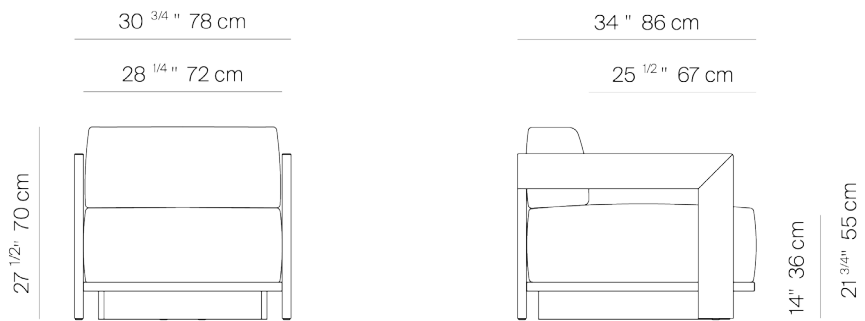

S2

by Ann Vering

The S2 Collection is made of premium grade teak frame.

LOUNGE CHAIR

172301

SPECIFICATIONS

Width: 30 ³/₄" 78 cm
Depth: 34" 86 cm
Height: 27 ¹/₂" 70 cm
Seat height: 14" 36 cm

COM: 6 Yds
COM based on 54" wide no repeat fabric.

Throw pillows available: Outdoor polyfill

Furniture cover available.

FINISHES

NATURAL
-20

TEAK

LOUNGE CHAIR

172301

MEASURES INCH CM	OVERALL WIDTH	OVERALL DEPTH	OVERALL HEIGHT WITH CUSHIONS	OVERALL FRAME HEIGHT	ARM HEIGHT	ARM WIDTH	FOOT HEIGHT	SEAT HEIGHT WITH CUSHIONS	FRAME SEAT HEIGHT (FLOOR TO FRAME)	INSIDE SEAT WIDTH	INSIDE SEAT DEPTH	# OF BACK CUSHIONS	COM BACK CUSHIONS YARDS METERS
DESCRIPTION	A	B	C	D	F	G	H	I	J	K	L		
LOUNGE CHAIR	30 3/4	34	27 1/2	21 3/4	21 3/4	11/4	2	15	3 1/4	28 1/4	25	1	2
SKU# 172301	78.4	86.3	69.9	55.1	55.1	3.2	5	38.1	8.7	72	63.5	1	2
62" SOFA	62	34	27 1/2	21 3/4	21 3/4	11/4	2	15	3 1/4	59 1/2	25	2	4
SKU# 172501	157.4	86.3	69.9	55.1	55.1	3.2	5	38.1	8.7	151	63.5	2	4
95" SOFA	95	34	27 1/2	21 3/4	21 3/4	11/4	2	15	3 1/4	92 1/4	25	2	6
SKU# 172502	241.3	86.3	69.9	55.1	55.1	3.2	5	38.1	8.7	234.3	63.5	2	6
119" SOFA	119	34	27 1/2	21 3/4	21 3/4	11/4	2	15	3 1/4	116 1/2	25	2	8
SKU# 172503	302.2	86.3	69.9	55.1	55.1	3.2	5	38.1	8.7	296	63.5	2	8
SINGLE CHAISE	33 1/2	79	32	3 1/2	-	-	2	12 1/2	3 1/4	33 1/2	48 1/2	1	4
SKU# 172901	85.1	200.7	81.3	8.7	-	-	5	31.8	8.7	85	123.2	1	4
DOUBLE CHAISE	67	79	32	3 1/2	-	-	2	12 1/2	3 1/4	67	48 1/2	2	8
SKU# 172902	170.2	200.7	81.3	8.7	-	-	5	31.8	8.7	170	123.2	2	8
OTTOMAN	29	29	12 1/2	3 1/2	-	-	2	12 1/2	3 1/4	29	29	-	-
SKU# 175002	73.4	73.4	31.8	8.7	-	-	5	31.8	8.7	73.7	73.7	-	-
DINING ARM CHAIR	22	24 1/2	29	25 1/4	25 1/4	11/4	13 1/4	18 1/2	14 1/2	19 1/2	20 1/2	1	1
SKU# 172201	56	62.5	73.3	64.3	64.3	3.2	34	47	37	49.5	52.1	1	1