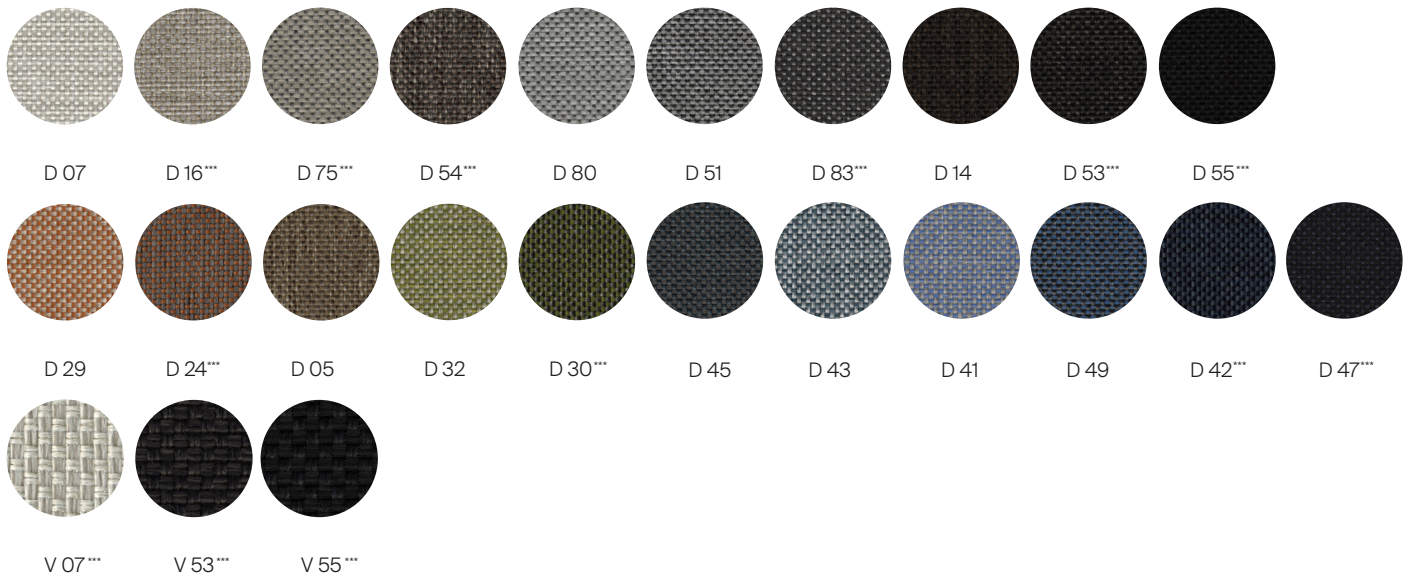

Ottoman

Dining table 72"

Dining table 84"

Dining table 96"

Dining table 108"

Dining table 120"

71" Coffee table

51" Coffee table

Side table

_Grade A Fabric:

_Grade B Fabric:

*** Quick ship fabrics