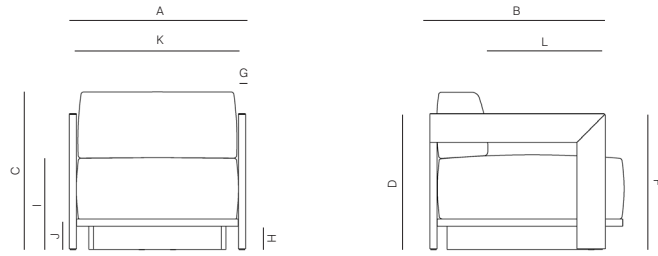

MEASURES INCH CM	OVERALL WIDTH	OVERALL DEPTH	OVERALL HEIGHT WITH CUSHIONS	OVERALL FRAME HEIGHT	ARM HEIGHT	ARM WIDTH	FOOT HEIGHT	SEAT HEIGHT WITH CUSHIONS	FRAME SEAT HEIGHT (FLOOR TO FRAME)	INSIDE SEAT WIDTH	INSIDE SEAT DEPTH	# OF BACK CUSHIONS	COM BACK CUSHIONS YARDS METERS
DESCRIPTION	A	B	C	D	F	G	H	I	J	K	L		
LOUNGE CHAIR	30 3/4	34	27 1/2	21 3/4	21 3/4	11/4	2	15	3 1/4	28 1/4	25	1	2
SKU# 172301	78.4	86.3	69.9	55.1	55.1	3.2	5	38.1	8.7	72	63.5	1	2
62" SOFA	62	34	27 1/2	21 3/4	21 3/4	11/4	2	15	3 1/4	59 1/2	25	2	4
SKU# 172501	157.4	86.3	69.9	55.1	55.1	3.2	5	38.1	8.7	151	63.5	2	4
95" SOFA	95	34	27 1/2	21 3/4	21 3/4	11/4	2	15	3 1/4	92 1/4	25	2	6
SKU# 172502	241.3	86.3	69.9	55.1	55.1	3.2	5	38.1	8.7	234.3	63.5	2	6
119" SOFA	119	34	27 1/2	21 3/4	21 3/4	11/4	2	15	3 1/4	116 1/2	25	2	8
SKU# 172503	302.2	86.3	69.9	55.1	55.1	3.2	5	38.1	8.7	296	63.5	2	8
SINGLE CHAISE	33 1/2	79	32	3 1/2	-	-	2	12 1/2	3 1/4	33 1/2	48 1/2	1	4
SKU# 172901	85.1	200.7	81.3	8.7	-	-	5	31.8	8.7	85	123.2	1	4
DOUBLE CHAISE	67	79	32	3 1/2	-	-	2	12 1/2	3 1/4	67	48 1/2	2	8
SKU# 172902	170.2	200.7	81.3	8.7	-	-	5	31.8	8.7	170	123.2	2	8
OTTOMAN	29	29	12 1/2	3 1/2	-	-	2	12 1/2	3 1/4	29	29	-	-
SKU# 175002	73.4	73.4	31.8	8.7	-	-	5	31.8	8.7	73.7	73.7	-	-
DINING ARM CHAIR	22	24 1/2	29	25 1/4	25 1/4	11/4	13 1/4	18 1/2	14 1/2	19 1/2	20 1/2	1	1
SKU# 172201	56	62.5	73.3	64.3	64.3	3.2	34	47	37	49.5	52.1	1	1