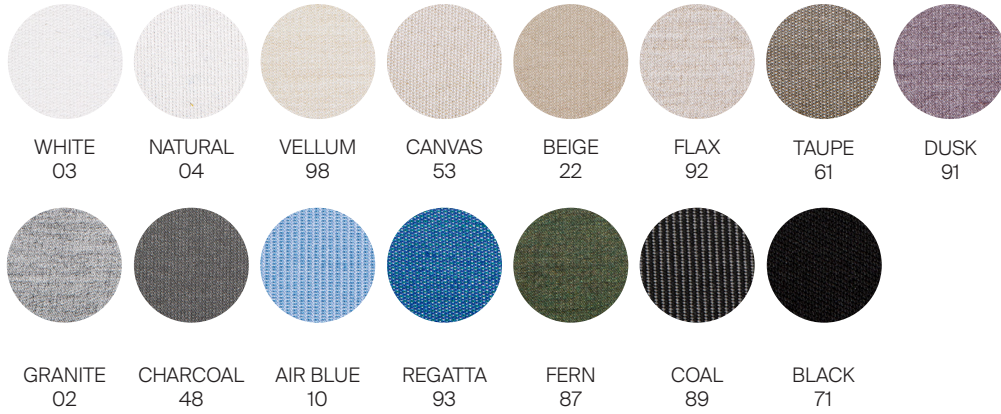

Side table

_Grade A Fabric:

_Grade B Fabric:

*** Quick ship fabrics