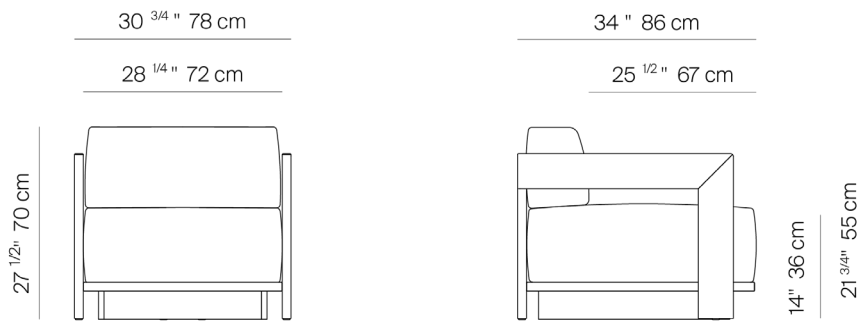

S2

by Ann Vering

The S2 Collection is made of premium grade teak frame.

LOUNGE CHAIR

172301

SPECIFICATIONS

Width:	30 3/4"	78 cm
Depth:	34"	86 cm
Height:	27 1/2"	70 cm
Seat height:	14"	36 cm

COM: 6 Yds
COM based on 54" wide no repeat fabric.

MEASURES INCH CM	OVERALL WIDTH	OVERALL DEPTH	OVERALL HEIGHT WITH CUSHIONS	OVERALL FRAME HEIGHT	ARM HEIGHT	ARM WIDTH	FOOT HEIGHT	SEAT HEIGHT WITH CUSHIONS	FRAME SEAT HEIGHT (FLOOR TO FRAME)	INSIDE SEAT WIDTH	INSIDE SEAT DEPTH	# OF BACK CUSHIONS	COM BACK CUSHIONS YARDS METERS
DESCRIPTION	A	B	C	D	F	G	H	I	J	K	L		
LOUNGE CHAIR	30 3/4	34	27 1/2	21 3/4	21 3/4	11/4	2	15	3 1/4	28 1/4	25	1	2
SKU# 172301	78.4	86.3	69.9	55.1	55.1	3.2	5	38.1	8.7	72	63.5	1	2
62" SOFA	62	34	27 1/2	21 3/4	21 3/4	11/4	2	15	3 1/4	59 1/2	25	2	4
SKU# 172501	157.4	86.3	69.9	55.1	55.1	3.2	5	38.1	8.7	151	63.5	2	4
95" SOFA	95	34	27 1/2	21 3/4	21 3/4	11/4	2	15	3 1/4	92 1/4	25	2	6
SKU# 172502	241.3	86.3	69.9	55.1	55.1	3.2	5	38.1	8.7	234.3	63.5	2	6
119" SOFA	119	34	27 1/2	21 3/4	21 3/4	11/4	2	15	3 1/4	116 1/2	25	2	8
SKU# 172503	302.2	86.3	69.9	55.1	55.1	3.2	5	38.1	8.7	296	63.5	2	8
SINGLE CHAISE	33 1/2	79	32	3 1/2	-	-	2	12 1/2	3 1/4	33 1/2	48 1/2	1	4
SKU# 172901	85.1	200.7	81.3	8.7	-	-	5	31.8	8.7	85	123.2	1	4
DOUBLE CHAISE	67	79	32	3 1/2	-	-	2	12 1/2	3 1/4	67	48 1/2	2	8
SKU# 172902	170.2	200.7	81.3	8.7	-	-	5	31.8	8.7	170	123.2	2	8
OTTOMAN	29	29	12 1/2	3 1/2	-	-	2	12 1/2	3 1/4	29	29	-	-
SKU# 175002	73.4	73.4	31.8	8.7	-	-	5	31.8	8.7	73.7	73.7	-	-
DINING ARM CHAIR	22	24 1/2	29	25 1/4	25 1/4	11/4	13 1/4	18 1/2	14 1/2	19 1/2	20 1/2	1	1
SKU# 172201	56	62.5	73.3	64.3	64.3	3.2	34	47	37	49.5	52.1	1	1