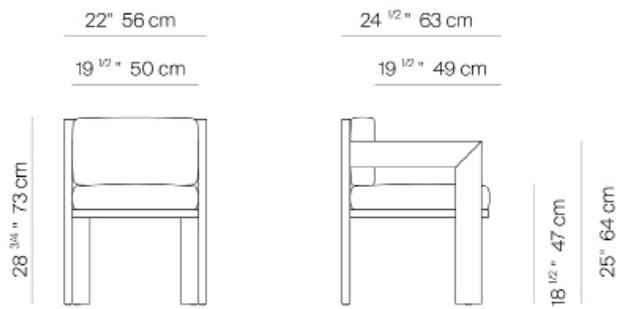

## SPECIFICATIONS

Width:	22"	56 cm
Depth:	24 1/2"	63 cm
Height:	28 3/4"	73 cm
Seat height:	18 1/2"	47 cm

COM: 2.5 Yds  
COM based on 54" wide no repeat fabric.

## FINISHES

NATURAL  
-20

TEAK

MEASURES INCH CM	OVERALL WIDTH	OVERALL DEPTH	OVERALL HEIGHT WITH CUSHIONS	OVERALL FRAME HEIGHT	ARM HEIGHT	ARM WIDTH	FOOT HEIGHT	SEAT HEIGHT WITH CUSHIONS	FRAME SEAT HEIGHT (FLOOR TO FRAME)	INSIDE SEAT WIDTH	INSIDE SEAT DEPTH	# OF BACK CUSHIONS	COM BACK CUSHIONS YARDS METERS
DESCRIPTION	A	B	C	D	F	G	H	I	J	K	L		
LOUNGE CHAIR	30 3/4	34	27 1/2	21 3/4	21 3/4	11/4	2	15	3 1/4	28 1/4	25	1	2
SKU# 172301	78.4	86.3	69.9	55.1	55.1	3.2	5	38.1	8.7	72	63.5	1	2
62" SOFA	62	34	27 1/2	21 3/4	21 3/4	11/4	2	15	3 1/4	59 1/2	25	2	4
SKU# 172501	157.4	86.3	69.9	55.1	55.1	3.2	5	38.1	8.7	151	63.5	2	4
95" SOFA	95	34	27 1/2	21 3/4	21 3/4	11/4	2	15	3 1/4	92 1/4	25	2	6
SKU# 172502	241.3	86.3	69.9	55.1	55.1	3.2	5	38.1	8.7	234.3	63.5	2	6
119" SOFA	119	34	27 1/2	21 3/4	21 3/4	11/4	2	15	3 1/4	116 1/2	25	2	8
SKU# 172503	302.2	86.3	69.9	55.1	55.1	3.2	5	38.1	8.7	296	63.5	2	8
SINGLE CHAISE	33 1/2	79	32	3 1/2	-	-	2	12 1/2	3 1/4	33 1/2	48 1/2	1	4
SKU# 172901	85.1	200.7	81.3	8.7	-	-	5	31.8	8.7	85	123.2	1	4
DOUBLE CHAISE	67	79	32	3 1/2	-	-	2	12 1/2	3 1/4	67	48 1/2	2	8
SKU# 172902	170.2	200.7	81.3	8.7	-	-	5	31.8	8.7	170	123.2	2	8
OTTOMAN	29	29	12 1/2	3 1/2	-	-	2	12 1/2	3 1/4	29	29	-	-
SKU# 175002	73.4	73.4	31.8	8.7	-	-	5	31.8	8.7	73.7	73.7	-	-
DINING ARM CHAIR	22	24 1/2	29	25 1/4	25 1/4	11/4	13 1/4	18 1/2	14 1/2	19 1/2	20 1/2	1	1
SKU# 172201	56	62.5	73.3	64.3	64.3	3.2	34	47	37	49.5	52.1	1	1