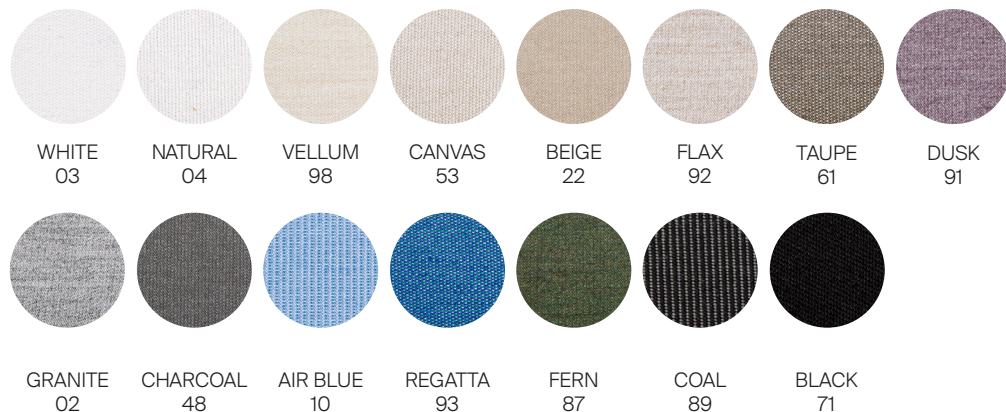

Ottoman

Dining table 84"

71" Coffee table

51" Coffee table

Side table

\_Grade A Fabric:

---

\_Grade B Fabric:

---

\*\*\* Quick ship fabrics