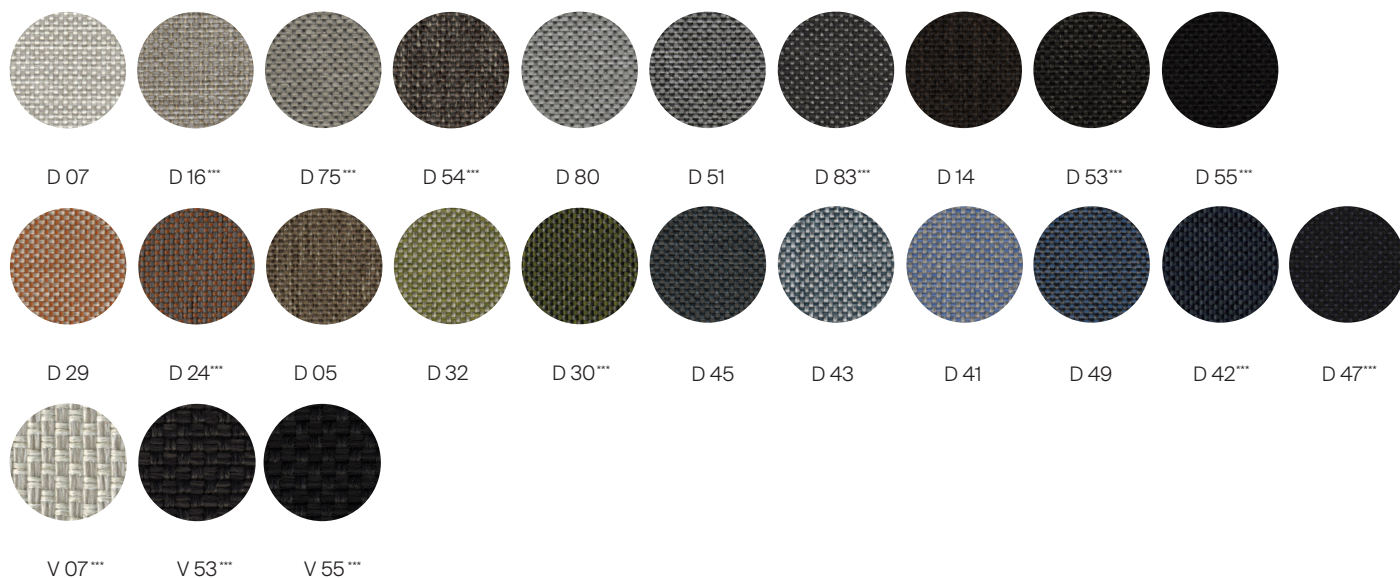

Ottoman

Dining table 84"

71" Coffee table

51" Coffee table

Side table

\_Grade A Fabric:

---

\_Grade B Fabric:

---

\*\*\* Quick ship fabrics