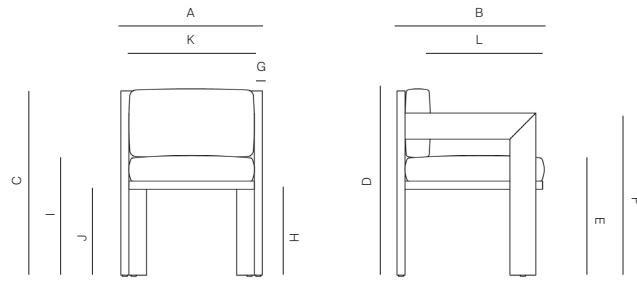

## SPECIFICATIONS

Width:	22"	56 cm
Depth:	24 1/2"	63 cm
Height:	28 3/4"	73 cm
Seat height:	18 1/2"	47 cm

COM: 2.5 Yds  
COM based on 54" wide no repeat fabric.

## FINISHES

NATURAL  
-20

TEAK

MEASURES INCH CM	OVERALL WIDTH	OVERALL DEPTH	OVERALL HEIGHT WITH CUSHIONS	OVERALL FRAME HEIGHT	ARM HEIGHT	ARM WIDTH	FOOT HEIGHT	SEAT HEIGHT WITH CUSHIONS	FRAME SEAT HEIGHT (FLOOR TO FRAME)	INSIDE SEAT WIDTH	INSIDE SEAT DEPTH	# OF BACK CUSHIONS	COM BACK CUSHIONS YARDS METERS
DESCRIPTION	A	B	C	D	F	G	H	I	J	K	L		
LOUNGE CHAIR	30 3/4	34	27 1/2	21 3/4	21 3/4	11/4	2	15	3 1/4	28 1/4	25	1	2
SKU# 172301	78.4	86.3	69.9	55.1	55.1	3.2	5	38.1	8.7	72	63.5	1	2
62" SOFA	62	34	27 1/2	21 3/4	21 3/4	11/4	2	15	3 1/4	59 1/2	25	2	4
SKU# 172501	157.4	86.3	69.9	55.1	55.1	3.2	5	38.1	8.7	151	63.5	2	4
95" SOFA	95	34	27 1/2	21 3/4	21 3/4	11/4	2	15	3 1/4	92 1/4	25	2	6
SKU# 172502	241.3	86.3	69.9	55.1	55.1	3.2	5	38.1	8.7	234.3	63.5	2	6
119" SOFA	119	34	27 1/2	21 3/4	21 3/4	11/4	2	15	3 1/4	116 1/2	25	2	8
SKU# 172503	302.2	86.3	69.9	55.1	55.1	3.2	5	38.1	8.7	296	63.5	2	8
SINGLE CHAISE	33 1/2	79	32	3 1/2	-	-	2	12 1/2	3 1/4	33 1/2	48 1/2	1	4
SKU# 172901	85.1	200.7	81.3	8.7	-	-	5	31.8	8.7	85	123.2	1	4
DOUBLE CHAISE	67	79	32	3 1/2	-	-	2	12 1/2	3 1/4	67	48 1/2	2	8
SKU# 172902	170.2	200.7	81.3	8.7	-	-	5	31.8	8.7	170	123.2	2	8
OTTOMAN	29	29	12 1/2	3 1/2	-	-	2	12 1/2	3 1/4	29	29	-	-
SKU# 175002	73.4	73.4	31.8	8.7	-	-	5	31.8	8.7	73.7	73.7	-	-
DINING ARM CHAIR	22	24 1/2	29	25 1/4	25 1/4	11/4	13 1/4	18 1/2	14 1/2	19 1/2	20 1/2	1	1
SKU# 172201	56	62.5	73.3	64.3	64.3	3.2	34	47	37	49.5	52.1	1	1