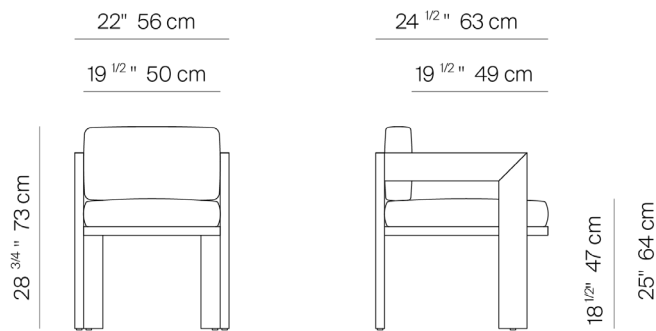

S2

by Ann Vering

The S2 Collection is made of premium grade teak frame.

DINING CHAIR

172201

SPECIFICATIONS

Width:	22"	56 cm
Depth:	24 1/2"	63 cm
Height:	28 3/4"	73 cm
Seat height:	18 1/2"	47 cm

COM: 2.5 Yds

(Reference fabric specification sheet)

Throw pillows available: Outdoor polyfill

Furniture cover available.

FINISHES

NATURAL
-20

GREY
-22

TEAK

MEASURES INCH CM	OVERALL WIDTH	OVERALL DEPTH	OVERALL HEIGHT WITH CUSHIONS	OVERALL FRAME HEIGHT	ARM HEIGHT	ARM WIDTH	FOOT HEIGHT	SEAT HEIGHT WITH CUSHIONS	FRAME SEAT HEIGHT (FLOOR TO FRAME)	INSIDE SEAT WIDTH	INSIDE SEAT DEPTH	# OF BACK CUSHIONS	COM BACK CUSHIONS YARDS METERS
DESCRIPTION	A	B	C	D	F	G	H	I	J	K	L		
LOUNGE CHAIR	30 3/4	34	27 1/2	21 3/4	21 3/4	11/4	2	15	3 1/4	28 1/4	25	1	2
SKU# 172301	78.4	86.3	69.9	55.1	55.1	3.2	5	38.1	8.7	72	63.5	1	2
62" SOFA	62	34	27 1/2	21 3/4	21 3/4	11/4	2	15	3 1/4	59 1/2	25	2	4
SKU# 172501	157.4	86.3	69.9	55.1	55.1	3.2	5	38.1	8.7	151	63.5	2	4
95" SOFA	95	34	27 1/2	21 3/4	21 3/4	11/4	2	15	3 1/4	92 1/4	25	2	6
SKU# 172502	241.3	86.3	69.9	55.1	55.1	3.2	5	38.1	8.7	234.3	63.5	2	6
119" SOFA	119	34	27 1/2	21 3/4	21 3/4	11/4	2	15	3 1/4	116 1/2	25	2	8
SKU# 172503	302.2	86.3	69.9	55.1	55.1	3.2	5	38.1	8.7	296	63.5	2	8
SINGLE CHAISE	33 1/2	79	32	3 1/2	-	-	2	12 1/2	3 1/4	33 1/2	48 1/2	1	4
SKU# 172901	85.1	200.7	81.3	8.7	-	-	5	31.8	8.7	85	123.2	1	4
DOUBLE CHAISE	67	79	32	3 1/2	-	-	2	12 1/2	3 1/4	67	48 1/2	2	8
SKU# 172902	170.2	200.7	81.3	8.7	-	-	5	31.8	8.7	170	123.2	2	8
OTTOMAN	29	29	12 1/2	3 1/2	-	-	2	12 1/2	3 1/4	29	29	-	-
SKU# 175002	73.4	73.4	31.8	8.7	-	-	5	31.8	8.7	73.7	73.7	-	-
DINING ARM CHAIR	22	24 1/2	29	25 1/4	25 1/4	11/4	13 1/4	18 1/2	14 1/2	19 1/2	20 1/2	1	1
SKU# 172201	56	62.5	73.3	64.3	64.3	3.2	34	47	37	49.5	52.1	1	1