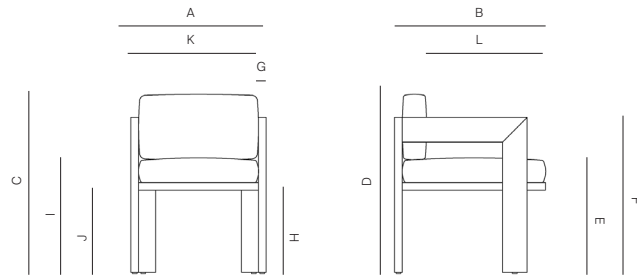

(Reference fabric specification sheet)

Throw pillows available: Outdoor polyfill

Furniture cover available.

FINISHES

NATURAL
-20

GREY
-22

TEAK

MEASURES INCH CM	OVERALL WIDTH	OVERALL DEPTH	OVERALL HEIGHT WITH CUSHIONS	OVERALL FRAME HEIGHT	ARM HEIGHT	ARM WIDTH	FOOT HEIGHT	SEAT HEIGHT WITH CUSHIONS	FRAME SEAT HEIGHT (FLOOR TO FRAME)	INSIDE SEAT WIDTH	INSIDE SEAT DEPTH	# OF BACK CUSHIONS	COM BACK CUSHIONS YARDS METERS
DESCRIPTION	A	B	C	D	F	G	H	I	J	K	L		
LOUNGE CHAIR	30 3/4	34	27 1/2	21 3/4	21 3/4	11/4	2	15	3 1/4	28 1/4	25	1	2
SKU# 172301	78.4	86.3	69.9	55.1	55.1	3.2	5	38.1	8.7	72	63.5	1	2
62" SOFA	62	34	27 1/2	21 3/4	21 3/4	11/4	2	15	3 1/4	59 1/2	25	2	4
SKU# 172501	157.4	86.3	69.9	55.1	55.1	3.2	5	38.1	8.7	151	63.5	2	4
95" SOFA	95	34	27 1/2	21 3/4	21 3/4	11/4	2	15	3 1/4	92 1/4	25	2	6
SKU# 172502	241.3	86.3	69.9	55.1	55.1	3.2	5	38.1	8.7	234.3	63.5	2	6
119" SOFA	119	34	27 1/2	21 3/4	21 3/4	11/4	2	15	3 1/4	116 1/2	25	2	8
SKU# 172503	302.2	86.3	69.9	55.1	55.1	3.2	5	38.1	8.7	296	63.5	2	8
SINGLE CHAISE	33 1/2	79	32	3 1/2	-	-	2	12 1/2	3 1/4	33 1/2	48 1/2	1	4
SKU# 172901	85.1	200.7	81.3	8.7	-	-	5	31.8	8.7	85	123.2	1	4
DOUBLE CHAISE	67	79	32	3 1/2	-	-	2	12 1/2	3 1/4	67	48 1/2	2	8
SKU# 172902	170.2	200.7	81.3	8.7	-	-	5	31.8	8.7	170	123.2	2	8
OTTOMAN	29	29	12 1/2	3 1/2	-	-	2	12 1/2	3 1/4	29	29	-	-
SKU# 175002	73.4	73.4	31.8	8.7	-	-	5	31.8	8.7	73.7	73.7	-	-
DINING ARM CHAIR	22	24 1/2	29	25 1/4	25 1/4	11/4	13 1/4	18 1/2	14 1/2	19 1/2	20 1/2	1	1
SKU# 172201	56	62.5	73.3	64.3	64.3	3.2	34	47	37	49.5	52.1	1	1