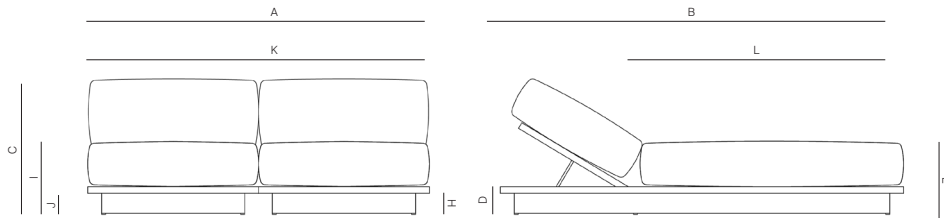

DOUBLE CHAISE

172902

MEASURES INCH CM	OVERALL WIDTH	OVERALL DEPTH	OVERALL HEIGHT WITH CUSHIONS	OVERALL FRAME HEIGHT	ARM HEIGHT	ARM WIDTH	FOOT HEIGHT	SEAT HEIGHT WITH CUSHIONS	FRAME SEAT HEIGHT (FLOOR TO FRAME)	INSIDE SEAT WIDTH	INSIDE SEAT DEPTH	# OF BACK CUSHIONS	COM BACK CUSHIONS YARDS METERS
DESCRIPTION	A	B	C	D	F	G	H	I	J	K	L		
LOUNGE CHAIR	30 3/4	34	27 1/2	21 3/4	21 3/4	11/4	2	15	3 1/4	28 1/4	25	1	2
SKU# 172301	78.4	86.3	69.9	55.1	55.1	3.2	5	38.1	8.7	72	63.5	1	2
62" SOFA	62	34	27 1/2	21 3/4	21 3/4	11/4	2	15	3 1/4	59 1/2	25	2	4
SKU# 172501	157.4	86.3	69.9	55.1	55.1	3.2	5	38.1	8.7	151	63.5	2	4
95" SOFA	95	34	27 1/2	21 3/4	21 3/4	11/4	2	15	3 1/4	92 1/4	25	2	6
SKU# 172502	241.3	86.3	69.9	55.1	55.1	3.2	5	38.1	8.7	234.3	63.5	2	6
119" SOFA	119	34	27 1/2	21 3/4	21 3/4	11/4	2	15	3 1/4	116 1/2	25	2	8
SKU# 172503	302.2	86.3	69.9	55.1	55.1	3.2	5	38.1	8.7	296	63.5	2	8
SINGLE CHAISE	33 1/2	79	32	3 1/2	-	-	2	12 1/2	3 1/4	33 1/2	48 1/2	1	4
SKU# 172901	85.1	200.7	81.3	8.7	-	-	5	31.8	8.7	85	123.2	1	4
DOUBLE CHAISE	67	79	32	3 1/2	-	-	2	12 1/2	3 1/4	67	48 1/2	2	8
SKU# 172902	170.2	200.7	81.3	8.7	-	-	5	31.8	8.7	170	123.2	2	8
OTTOMAN	29	29	12 1/2	3 1/2	-	-	2	12 1/2	3 1/4	29	29	-	-
SKU# 175002	73.4	73.4	31.8	8.7	-	-	5	31.8	8.7	73.7	73.7	-	-
DINING ARM CHAIR	22	24 1/2	29	25 1/4	25 1/4	11/4	13 1/4	18 1/2	14 1/2	19 1/2	20 1/2	1	1
SKU# 172201	56	62.5	73.3	64.3	64.3	3.2	34	47	37	49.5	52.1	1	1

MEASURES INCH CM	# OF SEAT CUSHIONS	COM SEAT CUSHIONS YARDS METERS	THROW / HEADREST PILLOW	COM THROW / HEADREST PILLOW YARDS METERS	DIAGONAL CLEARANCE	FURNITURE WEIGHT LBS KGS	TOTAL PIECES IN A BOX	BOXED WEIGHT LBS KGS	BOXED WIDTH	BOXED DEPTH	BOXED HEIGHT	CBM
DESCRIPTION					M							
LOUNGE CHAIR	1	3			37 1/2	43	1	50	34	37	26.75	0.55
SKU# 172301	1	3			95	19	1	22	86.36	93.98	67.95	0.55
62" SOFA	2	6			37 1/2	56	1	110	65.25	37	26.75	1.06
SKU# 172501	2	6			95	25	1	49	165.74	93.98	67.95	1.06
95" SOFA	2	9			37 1/2	89	1	108	98.00	37	26.75	1.59
SKU# 172502	2	9			95	40	1	49	248.92	93.98	67.95	1.59
119" SOFA	2	12			37 1/2	97	1	121	122	37	24.75	1.83
SKU# 172503	2	12			95	43	1	54	309.88	93.98	62.87	1.83
SINGLE CHAISE	1	4	1	1	31	99	1	105	36.50	82	6.50	0.32
SKU# 172901	1	4	1	1	78.7	44	1	47	92.71	208.28	16.51	0.32
DOUBLE CHAISE	2	8	1	2	6 1/2	180	1	210	70	82	6.50	0.61
SKU# 172902	2	8	1	2	160	88	1	95	177.80	208.28	16.51	0.61
OTTOMAN	1	3			31 1/4	18	1	21	31.50	31.50	8.50	0.14
SKU# 175002	1	3			79.4	8	1	9	80	80	21.59	0.14
DINING ARM CHAIR	1	1.5			33 1/2	46	1	82	25.25	27.75	28.5	0.32
SKU# 172201	1	1.5			85	21	1	37	64.14	70.49	71.76	0.32