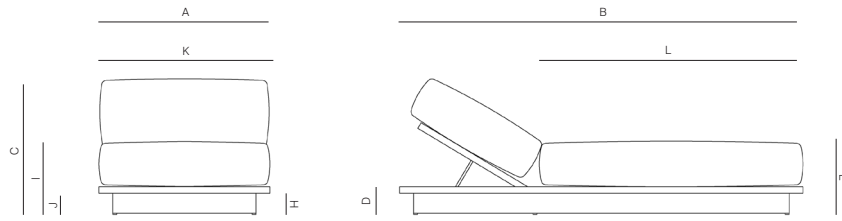

SPECIFICATIONS

Width:	33 1/2"	85 cm	COM: 8 Yds
	67"	170 cm	COM: 16 Yds
Depth:	79"	201 cm	
Height:	32"	81 cm	
Seat height:	12 1/2"	32 cm	

COM based on 54" wide no repeat fabric.

FINISHES

NATURAL
-20

GREY
-22

Throw pillows available: Outdoor polyfill

Furniture cover available.

DANA O

MEASURES INCH CM	OVERALL WIDTH	OVERALL DEPTH	OVERALL HEIGHT WITH CUSHIONS	OVERALL FRAME HEIGHT	ARM HEIGHT	ARM WIDTH	FOOT HEIGHT	SEAT HEIGHT WITH CUSHIONS	FRAME SEAT HEIGHT (FLOOR TO FRAME)	INSIDE SEAT WIDTH	INSIDE SEAT DEPTH	# OF BACK CUSHIONS	COM BACK CUSHIONS YARDS METERS
DESCRIPTION	A	B	C	D	F	G	H	I	J	K	L		
LOUNGE CHAIR	30 3/4	34	27 1/2	21 3/4	21 3/4	11/4	2	15	3 1/4	28 1/4	25	1	2
SKU# 172301	78.4	86.3	69.9	55.1	55.1	3.2	5	38.1	8.7	72	63.5	1	2
62" SOFA	62	34	27 1/2	21 3/4	21 3/4	11/4	2	15	3 1/4	59 1/2	25	2	4
SKU# 172501	157.4	86.3	69.9	55.1	55.1	3.2	5	38.1	8.7	151	63.5	2	4
95" SOFA	95	34	27 1/2	21 3/4	21 3/4	11/4	2	15	3 1/4	92 1/4	25	2	6
SKU# 172502	241.3	86.3	69.9	55.1	55.1	3.2	5	38.1	8.7	234.3	63.5	2	6
119" SOFA	119	34	27 1/2	21 3/4	21 3/4	11/4	2	15	3 1/4	116 1/2	25	2	8
SKU# 172503	302.2	86.3	69.9	55.1	55.1	3.2	5	38.1	8.7	296	63.5	2	8
SINGLE CHAISE	33 1/2	79	32	3 1/2	-	-	2	12 1/2	3 1/4	33 1/2	48 1/2	1	4
SKU# 172901	85.1	200.7	81.3	8.7	-	-	5	31.8	8.7	85	123.2	1	4
DOUBLE CHAISE	67	79	32	3 1/2	-	-	2	12 1/2	3 1/4	67	48 1/2	2	8
SKU# 172902	170.2	200.7	81.3	8.7	-	-	5	31.8	8.7	170	123.2	2	8
OTTOMAN	29	29	12 1/2	3 1/2	-	-	2	12 1/2	3 1/4	29	29	-	-
SKU# 175002	73.4	73.4	31.8	8.7	-	-	5	31.8	8.7	73.7	73.7	-	-
DINING ARM CHAIR	22	24 1/2	29	25 1/4	25 1/4	11/4	13 1/4	18 1/2	14 1/2	19 1/2	20 1/2	1	1
SKU# 172201	56	62.5	73.3	64.3	64.3	3.2	34	47	37	49.5	52.1	1	1