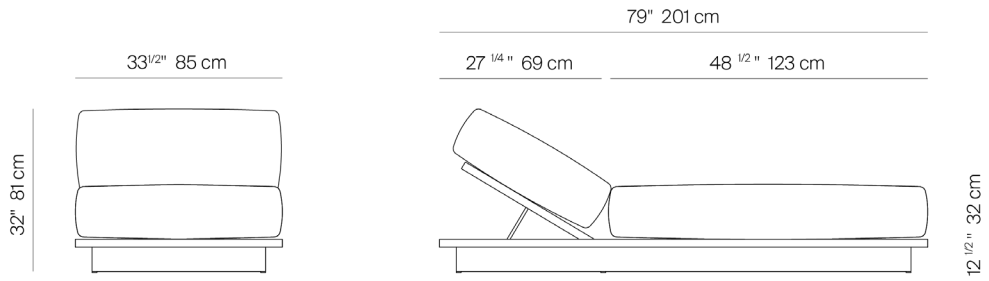

CHAISE

172901

ALSO AVAILABLE IN:

DOUBLE CHAISE

172902

SPECIFICATIONS

Width:	33 1/2"	85 cm	COM: 8 Yds
	67"	170 cm	COM: 16 Yds
Depth:	79"	201 cm	
Height:	32"	81 cm	
Seat height:	12 1/2"	32 cm	

COM based on 54" wide no repeat fabric.

FINISHES

NATURAL
-20

GREY
-22

TEAK

MATERIALS

Frame: Premium grade teak wood.

Cushion foam: Made of flow-through foam with Dacron wrap.

Cushion fabric: COM/Outdoor Canvas Tier 1 / Luxury Tier 2 Fabric options.

(Reference fabric specification sheet)

Throw pillows available: Outdoor polyfill

Furniture cover available.

DANA O