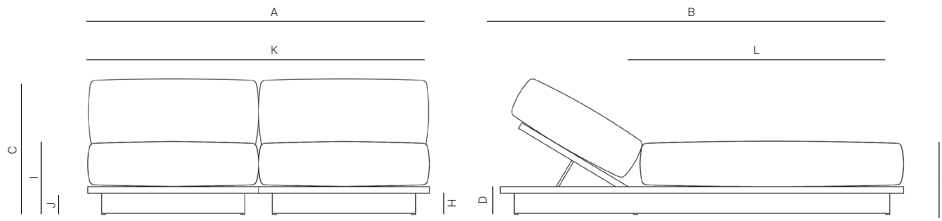

DOUBLE CHAISE

172902

MEASURES INCH CM	OVERALL WIDTH	OVERALL DEPTH	OVERALL HEIGHT WITH CUSHIONS	OVERALL FRAME HEIGHT	ARM HEIGHT	ARM WIDTH	FOOT HEIGHT	SEAT HEIGHT WITH CUSHIONS	FRAME SEAT HEIGHT (FLOOR TO FRAME)	INSIDE SEAT WIDTH	INSIDE SEAT DEPTH	# OF BACK CUSHIONS	COM BACK CUSHIONS YARDS METERS
DESCRIPTION	A	B	C	D	F	G	H	I	J	K	L		
LOUNGE CHAIR	30 3/4	34	27 1/2	21 3/4	21 3/4	11/4	2	15	3 1/4	28 1/4	25	1	2
SKU# 172301	78.4	86.3	69.9	55.1	55.1	3.2	5	38.1	8.7	72	63.5	1	2
62" SOFA	62	34	27 1/2	21 3/4	21 3/4	11/4	2	15	3 1/4	59 1/2	25	2	4
SKU# 172501	157.4	86.3	69.9	55.1	55.1	3.2	5	38.1	8.7	151	63.5	2	4
95" SOFA	95	34	27 1/2	21 3/4	21 3/4	11/4	2	15	3 1/4	92 1/4	25	2	6
SKU# 172502	241.3	86.3	69.9	55.1	55.1	3.2	5	38.1	8.7	234.3	63.5	2	6
119" SOFA	119	34	27 1/2	21 3/4	21 3/4	11/4	2	15	3 1/4	116 1/2	25	2	8
SKU# 172503	302.2	86.3	69.9	55.1	55.1	3.2	5	38.1	8.7	296	63.5	2	8
SINGLE CHAISE	33 1/2	79	32	3 1/2	-	-	2	12 1/2	3 1/4	33 1/2	48 1/2	1	4
SKU# 172901	85.1	200.7	81.3	8.7	-	-	5	31.8	8.7	85	123.2	1	4
DOUBLE CHAISE	67	79	32	3 1/2	-	-	2	12 1/2	3 1/4	67	48 1/2	2	8
SKU# 172902	170.2	200.7	81.3	8.7	-	-	5	31.8	8.7	170	123.2	2	8
OTTOMAN	29	29	12 1/2	3 1/2	-	-	2	12 1/2	3 1/4	29	29	-	-
SKU# 175002	73.4	73.4	31.8	8.7	-	-	5	31.8	8.7	73.7	73.7	-	-
DINING ARM CHAIR	22	24 1/2	29	25 1/4	25 1/4	11/4	13 1/4	18 1/2	14 1/2	19 1/2	20 1/2	1	1
SKU# 172201	56	62.5	73.3	64.3	64.3	3.2	34	47	37	49.5	52.1	1	1

MEASURES INCH CM	# OF SEAT CUSHIONS	COM SEAT CUSHIONS YARDS METERS	THROW / HEADREST PILLOW	COM THROW / HEADREST PILLOW YARDS METERS	DIAGONAL CLEARANCE	FURNITURE WEIGHT LBS KGS	TOTAL PIECES IN A BOX	BOXED WEIGHT LBS KGS	BOXED WIDTH	BOXED DEPTH	BOXED HEIGHT	CBM
DESCRIPTION					M							
LOUNGE CHAIR	1	3			37 1/2	43	1	50	34	37	26.75	0.55
SKU# 172301	1	3			95	19	1	22	86.36	93.98	67.95	0.55
62" SOFA	2	6			37 1/2	56	1	110	65.25	37	26.75	1.06
SKU# 172501	2	6			95	25	1	49	165.74	93.98	67.95	1.06
95" SOFA	2	9			37 1/2	89	1	108	98.00	37	26.75	1.59
SKU# 172502	2	9			95	40	1	49	248.92	93.98	67.95	1.59
119" SOFA	2	12			37 1/2	97	1	121	122	37	24.75	1.83
SKU# 172503	2	12			95	43	1	54	309.88	93.98	62.87	1.83
SINGLE CHAISE	1	4	1	1	31	99	1	105	36.50	82	6.50	0.32
SKU# 172901	1	4	1	1	78.7	44	1	47	92.71	208.28	16.51	0.32
DOUBLE CHAISE	2	8	1	2	6 1/2	180	1	210	70	82	6.50	0.61
SKU# 172902	2	8	1	2	160	88	1	95	177.80	208.28	16.51	0.61
OTTOMAN	1	3			31 1/4	18	1	21	31.50	31.50	8.50	0.14
SKU# 175002	1	3			79.4	8	1	9	80	80	21.59	0.14
DINING ARM CHAIR	1	1.5			33 1/2	46	1	82	25.25	27.75	28.5	0.32
SKU# 172201	1	1.5			85	21	1	37	64.14	70.49	71.76	0.32