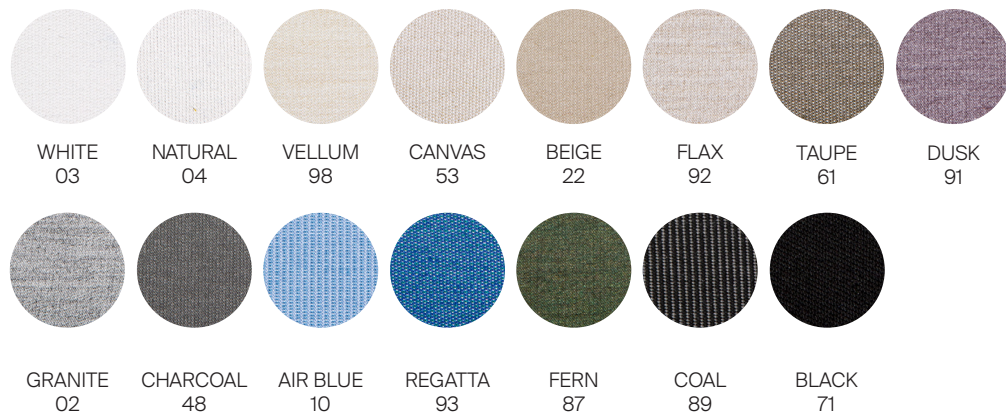

Side table

_Grade A Fabric:

_Grade B Fabric:

*** Quick ship fabrics