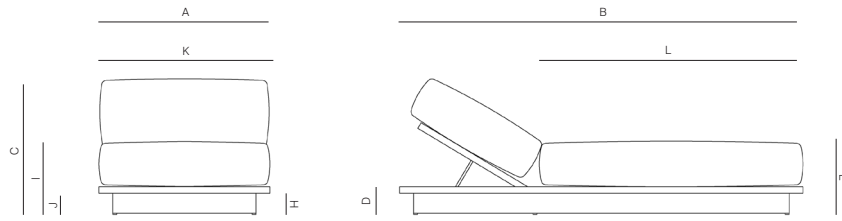

SPECIFICATIONS

Width:	33 1/2"	85 cm	COM: 8 Yds
	67"	170 cm	COM: 16 Yds
Depth:	79"	201 cm	
Height:	32"	81 cm	
Seat height:	12 1/2"	32 cm	

COM based on 54" wide no repeat fabric.

FINISHES

NATURAL
-20

GREY
-22

Throw pillows available: Outdoor polyfill

Furniture cover available.

DANAO

danaoliving.com

MEASURES INCH CM	OVERALL WIDTH	OVERALL DEPTH	OVERALL HEIGHT WITH CUSHIONS	OVERALL FRAME HEIGHT	ARM HEIGHT	ARM WIDTH	FOOT HEIGHT	SEAT HEIGHT WITH CUSHIONS	FRAME SEAT HEIGHT (FLOOR TO FRAME)	INSIDE SEAT WIDTH	INSIDE SEAT DEPTH	# OF BACK CUSHIONS	COM BACK CUSHIONS YARDS METERS
DESCRIPTION	A	B	C	D	F	G	H	I	J	K	L		
LOUNGE CHAIR	30 3/4	34	27 1/2	21 3/4	21 3/4	11/4	2	15	3 1/4	28 1/4	25	1	2
SKU# 172301	78.4	86.3	69.9	55.1	55.1	3.2	5	38.1	8.7	72	63.5	1	2
62" SOFA	62	34	27 1/2	21 3/4	21 3/4	11/4	2	15	3 1/4	59 1/2	25	2	4
SKU# 172501	157.4	86.3	69.9	55.1	55.1	3.2	5	38.1	8.7	151	63.5	2	4
95" SOFA	95	34	27 1/2	21 3/4	21 3/4	11/4	2	15	3 1/4	92 1/4	25	2	6
SKU# 172502	241.3	86.3	69.9	55.1	55.1	3.2	5	38.1	8.7	234.3	63.5	2	6
119" SOFA	119	34	27 1/2	21 3/4	21 3/4	11/4	2	15	3 1/4	116 1/2	25	2	8
SKU# 172503	302.2	86.3	69.9	55.1	55.1	3.2	5	38.1	8.7	296	63.5	2	8
SINGLE CHAISE	33 1/2	79	32	3 1/2	-	-	2	12 1/2	3 1/4	33 1/2	48 1/2	1	4
SKU# 172901	85.1	200.7	81.3	8.7	-	-	5	31.8	8.7	85	123.2	1	4
DOUBLE CHAISE	67	79	32	3 1/2	-	-	2	12 1/2	3 1/4	67	48 1/2	2	8
SKU# 172902	170.2	200.7	81.3	8.7	-	-	5	31.8	8.7	170	123.2	2	8
OTTOMAN	29	29	12 1/2	3 1/2	-	-	2	12 1/2	3 1/4	29	29	-	-
SKU# 175002	73.4	73.4	31.8	8.7	-	-	5	31.8	8.7	73.7	73.7	-	-
DINING ARM CHAIR	22	24 1/2	29	25 1/4	25 1/4	11/4	13 1/4	18 1/2	14 1/2	19 1/2	20 1/2	1	1
SKU# 172201	56	62.5	73.3	64.3	64.3	3.2	34	47	37	49.5	52.1	1	1