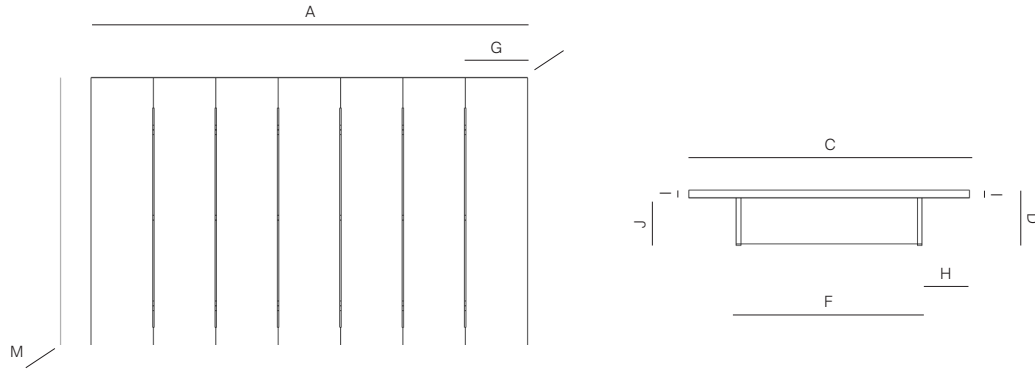

### FINISHES

NATURAL  
-20

TEAK

LARGE COFFEE TABLE 71"

175202

MEASURES INCH CM	OVERALL LENGTH	OVERALL WIDTH	OVERALL HEIGHT	SIZE OF BASE	OVERHANG AT ENDS	OVERHANG AT SIDES	TABLE TOP THICKNESS	APRON TO FLOOR CLEARANCE	SPACE BETWEEN LEGS AT HEAD	SPACE BETWEEN LEGS AT SIDE	SEAT UP TO
DESCRIPTION	A	C	D	F	G	H	I	J	K	L	
51" COFFEE TABLE SKU# 175201	51 1/4 130.2	34 86.6	9 23	36 1/2 93	7 3/4 20	7 3/4 20	1 1/4 3.2	7 1/2 19	-	-	-
71" COFFEE TABLE SKU# 175202	71 1/2 181.7	46 116.8	9 23	56 142	7 3/4 20	7 3/4 20	1 1/4 3.2	7 1/2 19	-	-	-
SIDE TABLE SKU# 175001	30 1/2 77.7	30 1/2 77.7	9 23	17 1/4 44	6 1/2 16.5	6 1/2 16.5	1 1/4 3.2	7 1/2 19	-	-	-
DINING TABLE 72" SKU# 176201	72 183	41 104	29 1/2 75	48 122	0 0	0 0	1 1/4 3.2	24 3/4 63	37 3/4 96	60 1/4 153	4 TO 6 4 TO 6
DINING TABLE 84" SKU# 176202	84 213	41 104	29 1/2 75	60 152.4	0 0	0 0	1 1/4 3.2	24 3/4 63	37 3/4 96	72 183	6 6
DINING TABLE 96" SKU# 176203	96 243.8	41 104	29 1/2 75	72 183	0 0	0 0	1 1/4 3.2	24 3/4 63	37 3/4 96	84 213	6 TO 8 6 TO 8
DINING TABLE 108" SKU# 176204	108 274.3	41 104	29 1/2 75	83 3/4 212.7	0 0	0 0	1 1/4 3.2	24 3/4 63	37 3/4 96	93 244	8 TO 10 8 TO 10
DINING TABLE 120" SKU# 176205	120 305	41 104	29 1/2 75	96 244	0 0	0 0	1 1/4 3.2	24 3/4 63	37 3/4 96	106 1/4 270	10 TO 12 10 TO 12