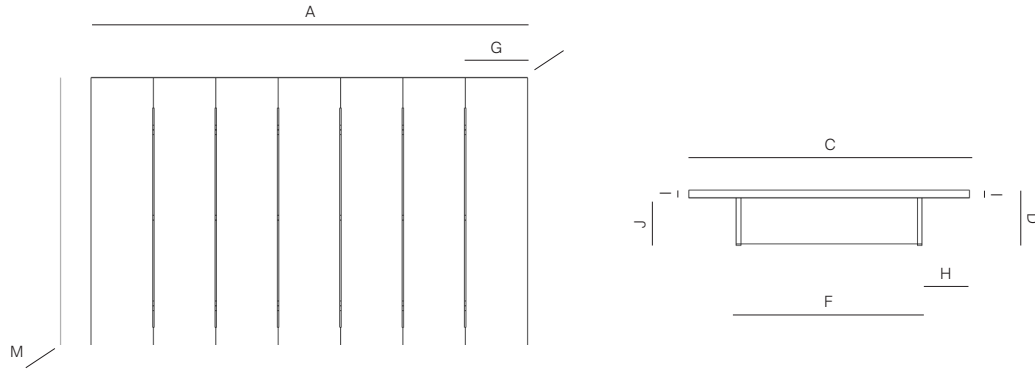

MEASURES INCH CM	OVERALL LENGTH	OVERALL WIDTH	OVERALL HEIGHT	SIZE OF BASE	OVERHANG AT ENDS	OVERHANG AT SIDES	TABLE TOP THICKNESS	APRON TO FLOOR CLEARANCE	SPACE BETWEEN LEGS AT HEAD	SPACE BETWEEN LEGS AT SIDE	SEAT UP TO
DESCRIPTION	A	C	D	F	G	H	I	J	K	L	
51" COFFEE TABLE SKU# 175201	51 1/4 130.2	34 86.6	9 23	36 1/2 93	7 3/4 20	7 3/4 20	1 1/4 3.2	7 1/2 19	-	-	-
71" COFFEE TABLE SKU# 175202	71 1/2 181.7	46 116.8	9 23	56 142	7 3/4 20	7 3/4 20	1 1/4 3.2	7 1/2 19	-	-	-
SIDE TABLE SKU# 175001	30 1/2 77.7	30 1/2 77.7	9 23	17 1/4 44	6 1/2 16.5	6 1/2 16.5	1 1/4 3.2	7 1/2 19	-	-	-
DINING TABLE 72" SKU# 176201	72 183	41 104	29 1/2 75	48 122	0 0	0 0	1 1/4 3.2	24 3/4 63	37 3/4 96	60 1/4 153	4 TO 6 4 TO 6
DINING TABLE 84" SKU# 176202	84 213	41 104	29 1/2 75	60 152.4	0 0	0 0	1 1/4 3.2	24 3/4 63	37 3/4 96	72 183	6 6
DINING TABLE 96" SKU# 176203	96 243.8	41 104	29 1/2 75	72 183	0 0	0 0	1 1/4 3.2	24 3/4 63	37 3/4 96	84 213	6 TO 8 6 TO 8
DINING TABLE 108" SKU# 176204	108 274.3	41 104	29 1/2 75	83 3/4 212.7	0 0	0 0	1 1/4 3.2	24 3/4 63	37 3/4 96	93 244	8 TO 10 8 TO 10
DINING TABLE 120" SKU# 176205	120 305	41 104	29 1/2 75	96 244	0 0	0 0	1 1/4 3.2	24 3/4 63	37 3/4 96	106 1/4 270	10 TO 12 10 TO 12