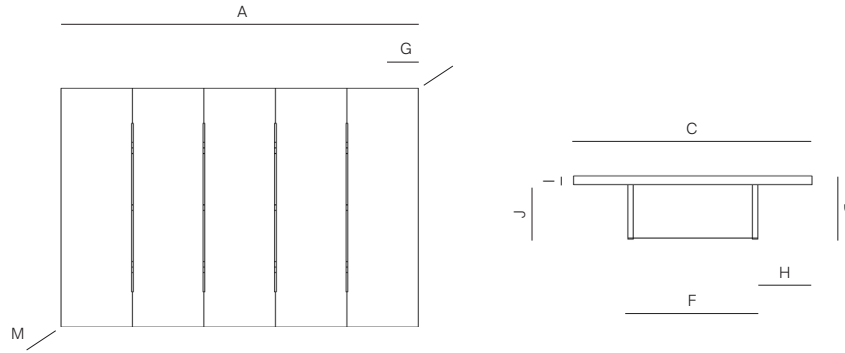

SMALL COFFEE TABLE 51"

175201

MEASURES INCH CM	OVERALL LENGTH	OVERALL WIDTH	OVERALL HEIGHT	SIZE OF BASE	OVERHANG AT ENDS	OVERHANG AT SIDES	TABLE TOP THICKNESS	APRON TO FLOOR CLEARANCE	SPACE BETWEEN LEGS AT HEAD	SPACE BETWEEN LEGS AT SIDE	SEAT UP TO
DESCRIPTION	A	C	D	F	G	H	I	J	K	L	
51" COFFEE TABLE SKU# 175201	51 1/4 130.2	34 86.6	9 23	36 1/2 93	7 3/4 20	7 3/4 20	1 1/4 3.2	7 1/2 19	-	-	-
71" COFFEE TABLE SKU# 175202	71 1/2 181.7	46 116.8	9 23	56 142	7 3/4 20	7 3/4 20	1 1/4 3.2	7 1/2 19	-	-	-
SIDE TABLE SKU# 175001	30 1/2 77.7	30 1/2 77.7	9 23	17 1/4 44	6 1/2 16.5	6 1/2 16.5	1 1/4 3.2	7 1/2 19	-	-	-
DINING TABLE 72" SKU# 176201	72 183	41 104	29 1/2 75	48 122	12 30	7 3/4 19.6	1 1/4 3.2	24 3/4 63	23 58.5	38 96.5	4 TO 6 4 TO 6
DINING TABLE 84" SKU# 176202	84 213	41 104	29 1/2 75	60 152.4	12 30	7 3/4 19.6	1 1/4 3.2	24 3/4 63	23 58.5	50 127	6 6
DINING TABLE 96" SKU# 176203	96 243.8	41 104	29 1/2 75	72 183	12 30	7 3/4 19.6	1 1/4 3.2	24 3/4 63	23 58.5	62 157	6 TO 8 6 TO 8
DINING TABLE 108" SKU# 176204	108 274.3	41 104	29 1/2 75	83 3/4 212.7	12 30	7 3/4 19.6	1 1/4 3.2	24 3/4 63	23 58.5	73 3/4 187	8 TO 10 8 TO 10
DINING TABLE 120" SKU# 176205	120 305	41 104	29 1/2 75	96 244	12 30	7 3/4 19.6	1 1/4 3.2	24 3/4 63	23 58.5	86 218.5	10 TO 12 10 TO 12

MEASURES INCH CM	DIAGONAL CLEARANCE	OVERALL FURNITURE WEIGHT LBS KGS	TOTAL PIECES IN A BOX	BOXED WEIGHT LBS KGS	BOXED WIDTH	BOXED DEPTH	BOXED HEIGHT	CBM
DESCRIPTION	M							
51" COFFEE TABLE SKU# 175201	27 1/2 70	77 34	1 1	83 37	54.50 138	37.25 94.62	12.25 31.12	0.41 0.41
71" COFFEE TABLE SKU# 175202	39 99	134 60	1 1	163 73	74.75 189	49 124.46	12.25 31.12	0.74 0.74
SIDE TABLE SKU# 175001	25 1/4 64	46 21	1 1	50 22	33.75 85	33.75 85.73	12.25 31.12	0.23 0.23
DINING TABLE 72" SKU# 176201	44 1/2 113	147 67	1 1	196 88	75 190	44 111.76	32.50 82.55	1.76 1.76
DINING TABLE 84" SKU# 176202	44 1/2 113	150 69	1 1	201 91	87 220.98	44 111.76	32.50 82.55	2.04 2.04
DINING TABLE 96" SKU# 176203	44 1/2 113	157 71	1 1	205 92	99 251.46	44 111.76	32.75 83.19	2.34 2.34
DINING TABLE 108" SKU# 176204	44 1/2 113	161 73	1 1	210 95	111 281.94	44 111.76	32.75 83.19	2.62 2.62
DINING TABLE 120" SKU# 176205	44 1/2 113	165 75	1 1	214 96	123.25 313.06	44 111.76	32.75 83.19	2.91 2.91