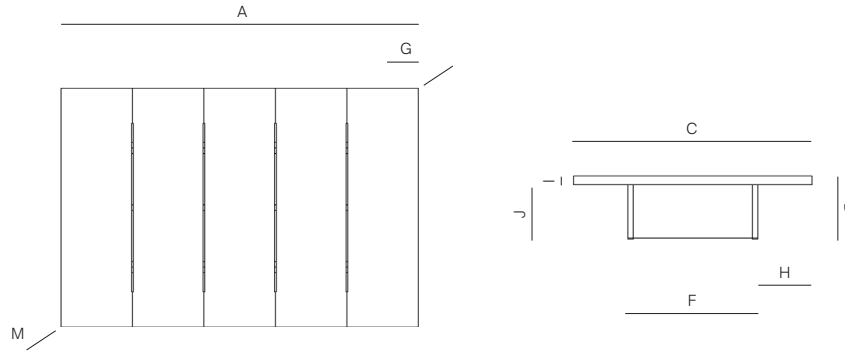

MEASURES INCH CM	OVERALL LENGTH	OVERALL WIDTH	OVERALL HEIGHT	SIZE OF BASE	OVERHANG AT ENDS	OVERHANG AT SIDES	TABLE TOP THICKNESS	APRON TO FLOOR CLEARANCE	SPACE BETWEEN LEGS AT HEAD	SPACE BETWEEN LEGS AT SIDE	SEAT UP TO
DESCRIPTION	A	C	D	F	G	H	I	J	K	L	
51" COFFEE TABLE SKU# 175201	51 1/4 130.2	34 86.6	9 23	36 1/2 93	7 3/4 20	7 3/4 20	1 1/4 3.2	7 1/2 19	-	-	-
71" COFFEE TABLE SKU# 175202	71 1/2 181.7	46 116.8	9 23	56 142	7 3/4 20	7 3/4 20	1 1/4 3.2	7 1/2 19	-	-	-
SIDE TABLE SKU# 175001	30 1/2 77.7	30 1/2 77.7	9 23	17 1/4 44	6 1/2 16.5	6 1/2 16.5	1 1/4 3.2	7 1/2 19	-	-	-
DINING TABLE 72" SKU# 176201	72 183	41 104	29 1/2 75	48 122	0 0	0 0	1 1/4 3.2	24 3/4 63	37 3/4 96	60 1/4 153	4 TO 6 4 TO 6
DINING TABLE 84" SKU# 176202	84 213	41 104	29 1/2 75	60 152.4	0 0	0 0	1 1/4 3.2	24 3/4 63	37 3/4 96	72 183	6 6
DINING TABLE 96" SKU# 176203	96 243.8	41 104	29 1/2 75	72 183	0 0	0 0	1 1/4 3.2	24 3/4 63	37 3/4 96	84 213	6 TO 8 6 TO 8
DINING TABLE 108" SKU# 176204	108 274.3	41 104	29 1/2 75	83 3/4 212.7	0 0	0 0	1 1/4 3.2	24 3/4 63	37 3/4 96	93 244	8 TO 10 8 TO 10
DINING TABLE 120" SKU# 176205	120 305	41 104	29 1/2 75	96 244	0 0	0 0	1 1/4 3.2	24 3/4 63	37 3/4 96	106 1/4 270	10 TO 12 10 TO 12